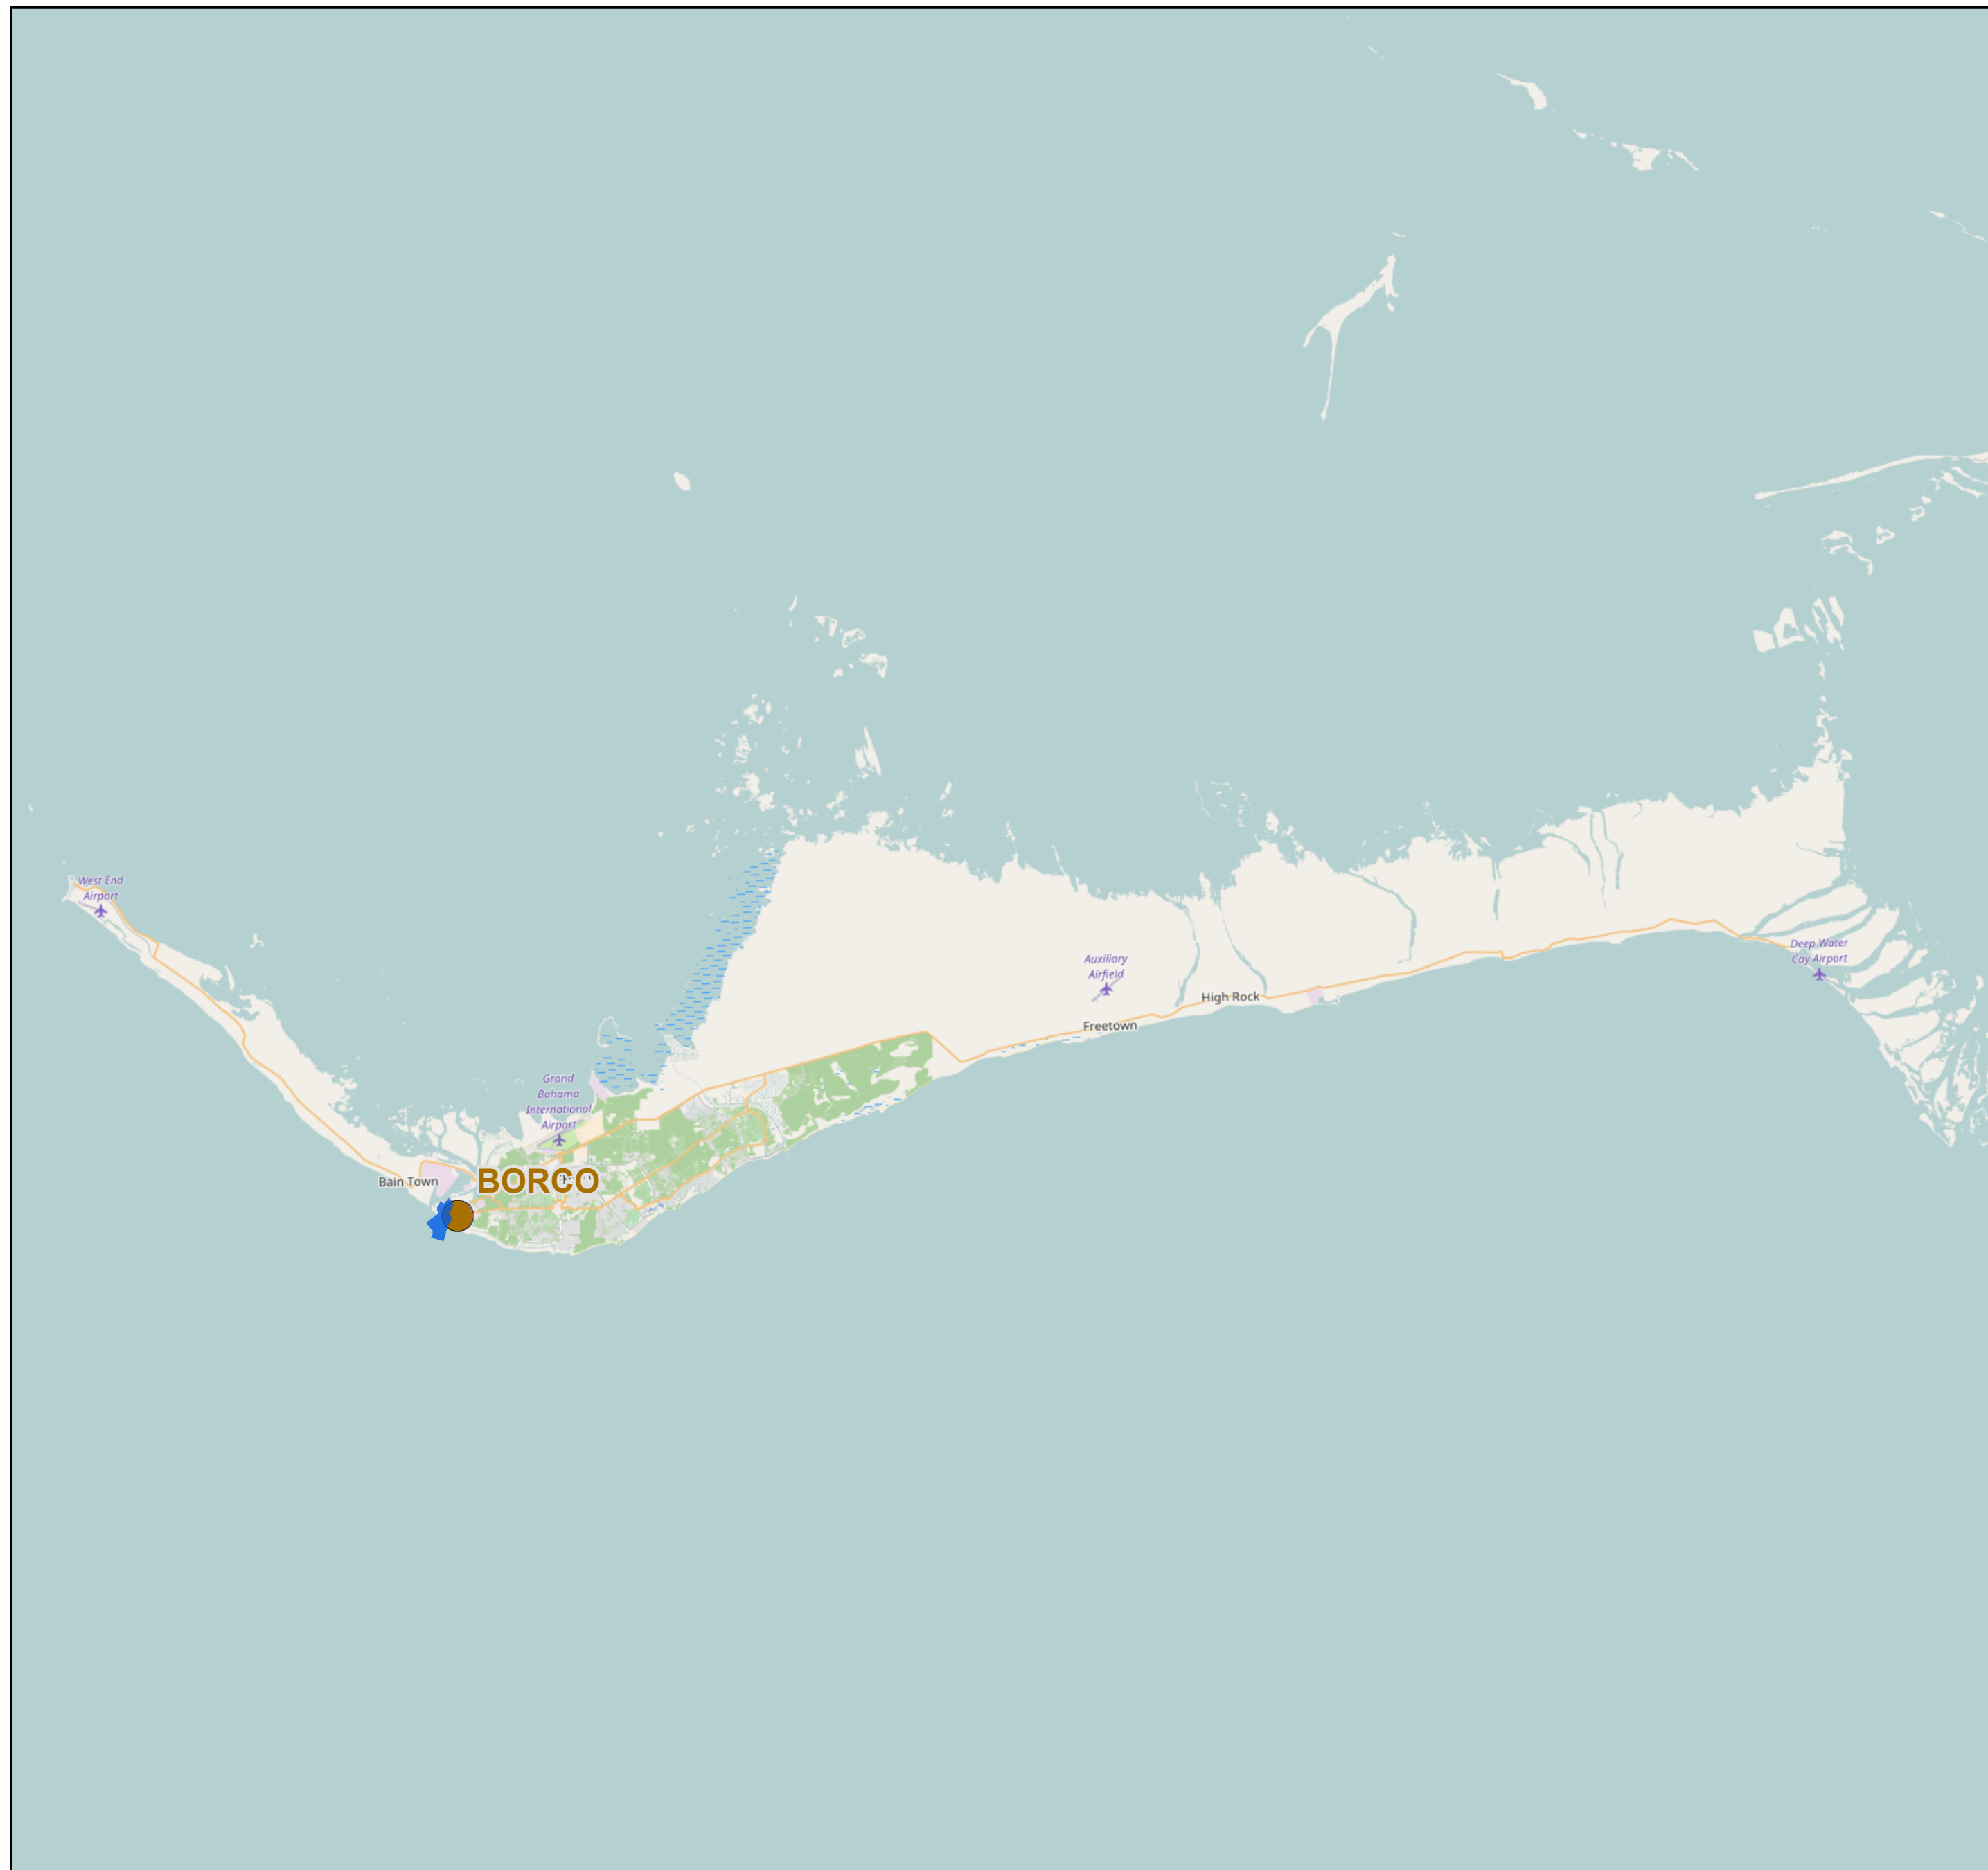

County: Freeport, Grand Bahama

BUCKEYE PARTNERS, L.P.

For more detailed pipeline information see the NPMS public viewer at: www.npms.phmsa.dot.gov

1 in = 5.05 miles

Legend

-  Buckeye Pipelines (17)
-  Buckeye Facilities (1)
-  State Boundaries
-  County Boundaries

Grand Bahama

This map is not intended to be used to physically locate Buckeye's facilities. Facilities and other features are not to scale. Before conducting any excavation activities, you must first call your state One Call System to have all underground facilities physically located.