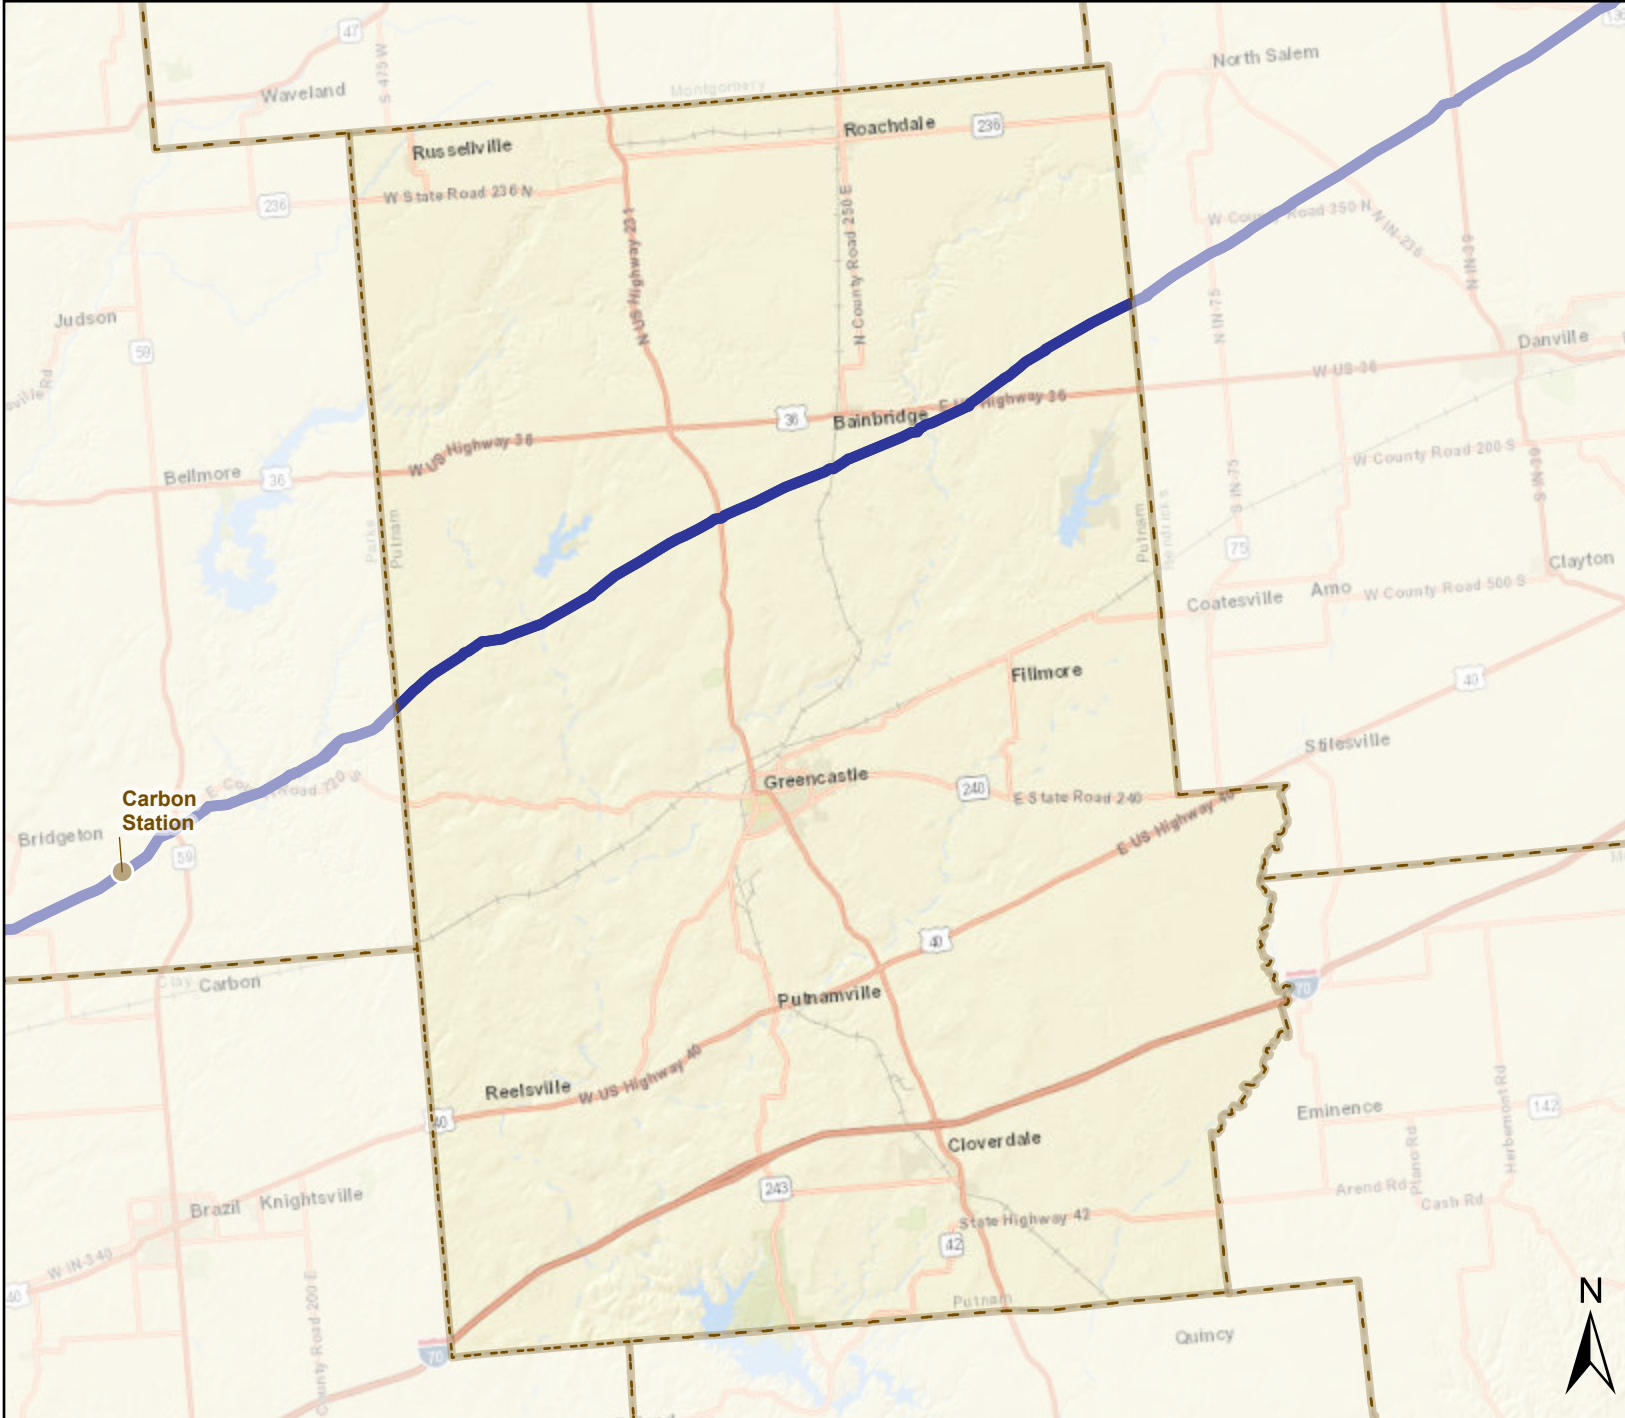

Putnam, Indiana

BUCKEYE PARTNERS, L.P.

For more detailed pipeline information see the NPMS Public Viewer at: www.npms.phmsa.dot.gov

- Buckeye Facilities (1)
- Buckeye Pipelines (4)
- ▭ State Boundaries
- ▭ County Boundaries

1 inch equals 4 miles

This map is not intended to be used to physically locate Buckeye's assets. Facilities and other features are not to scale. Before conducting any excavation activities, you must first call your state One Call System to have all underground facilities physically located.