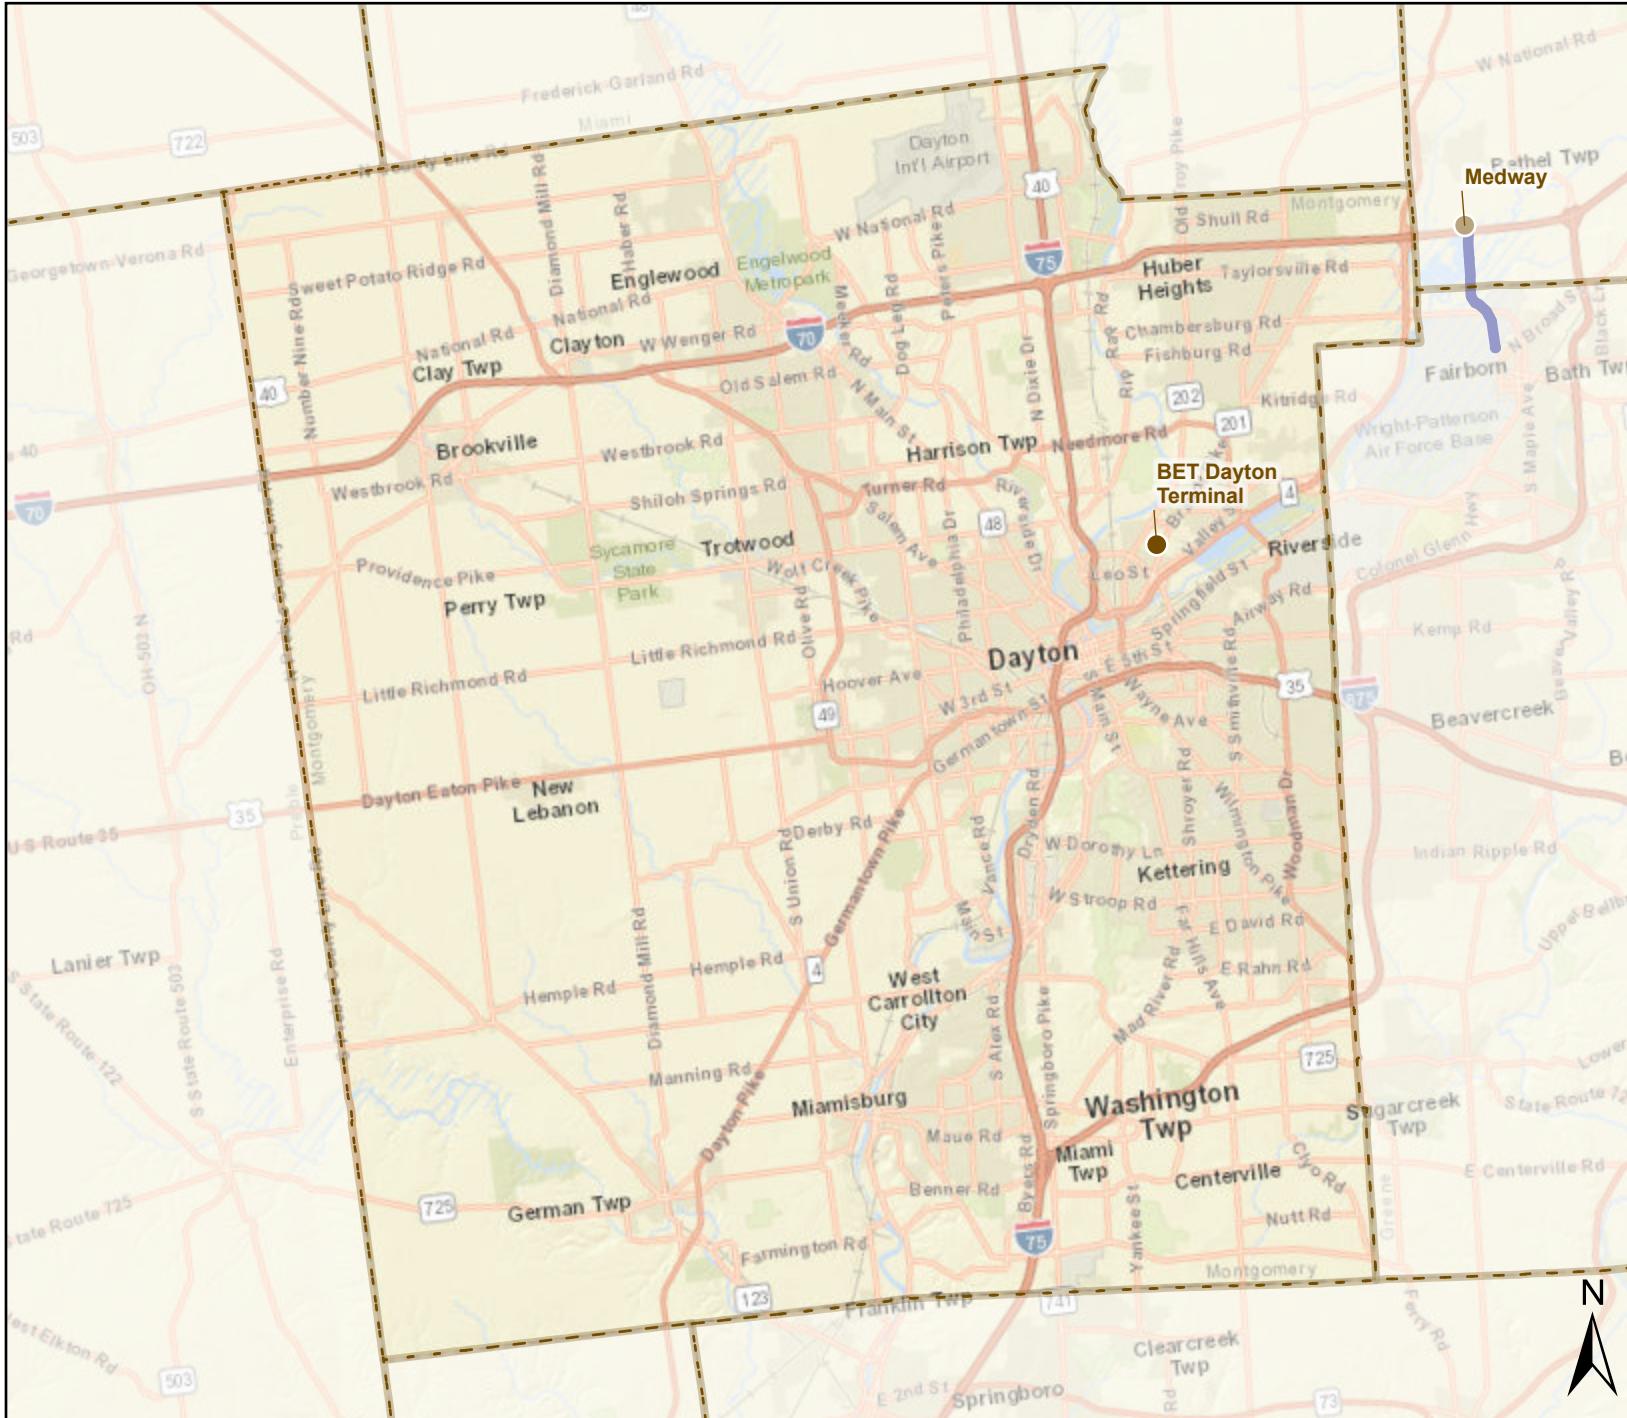

Montgomery, Ohio

BUCKEYE PARTNERS, L.P.

For more detailed pipeline information see the NPMS Public Viewer at: www.npms.phmsa.dot.gov

- Buckeye Facilities (2)
- Buckeye Pipelines (1)
- State Boundaries
- County Boundaries

1 inch equals 4 miles

This map is not intended to be used to physically locate Buckeye's assets. Facilities and other features are not to scale. Before conducting any excavation activities, you must first call your state One Call System to have all underground facilities physically located.