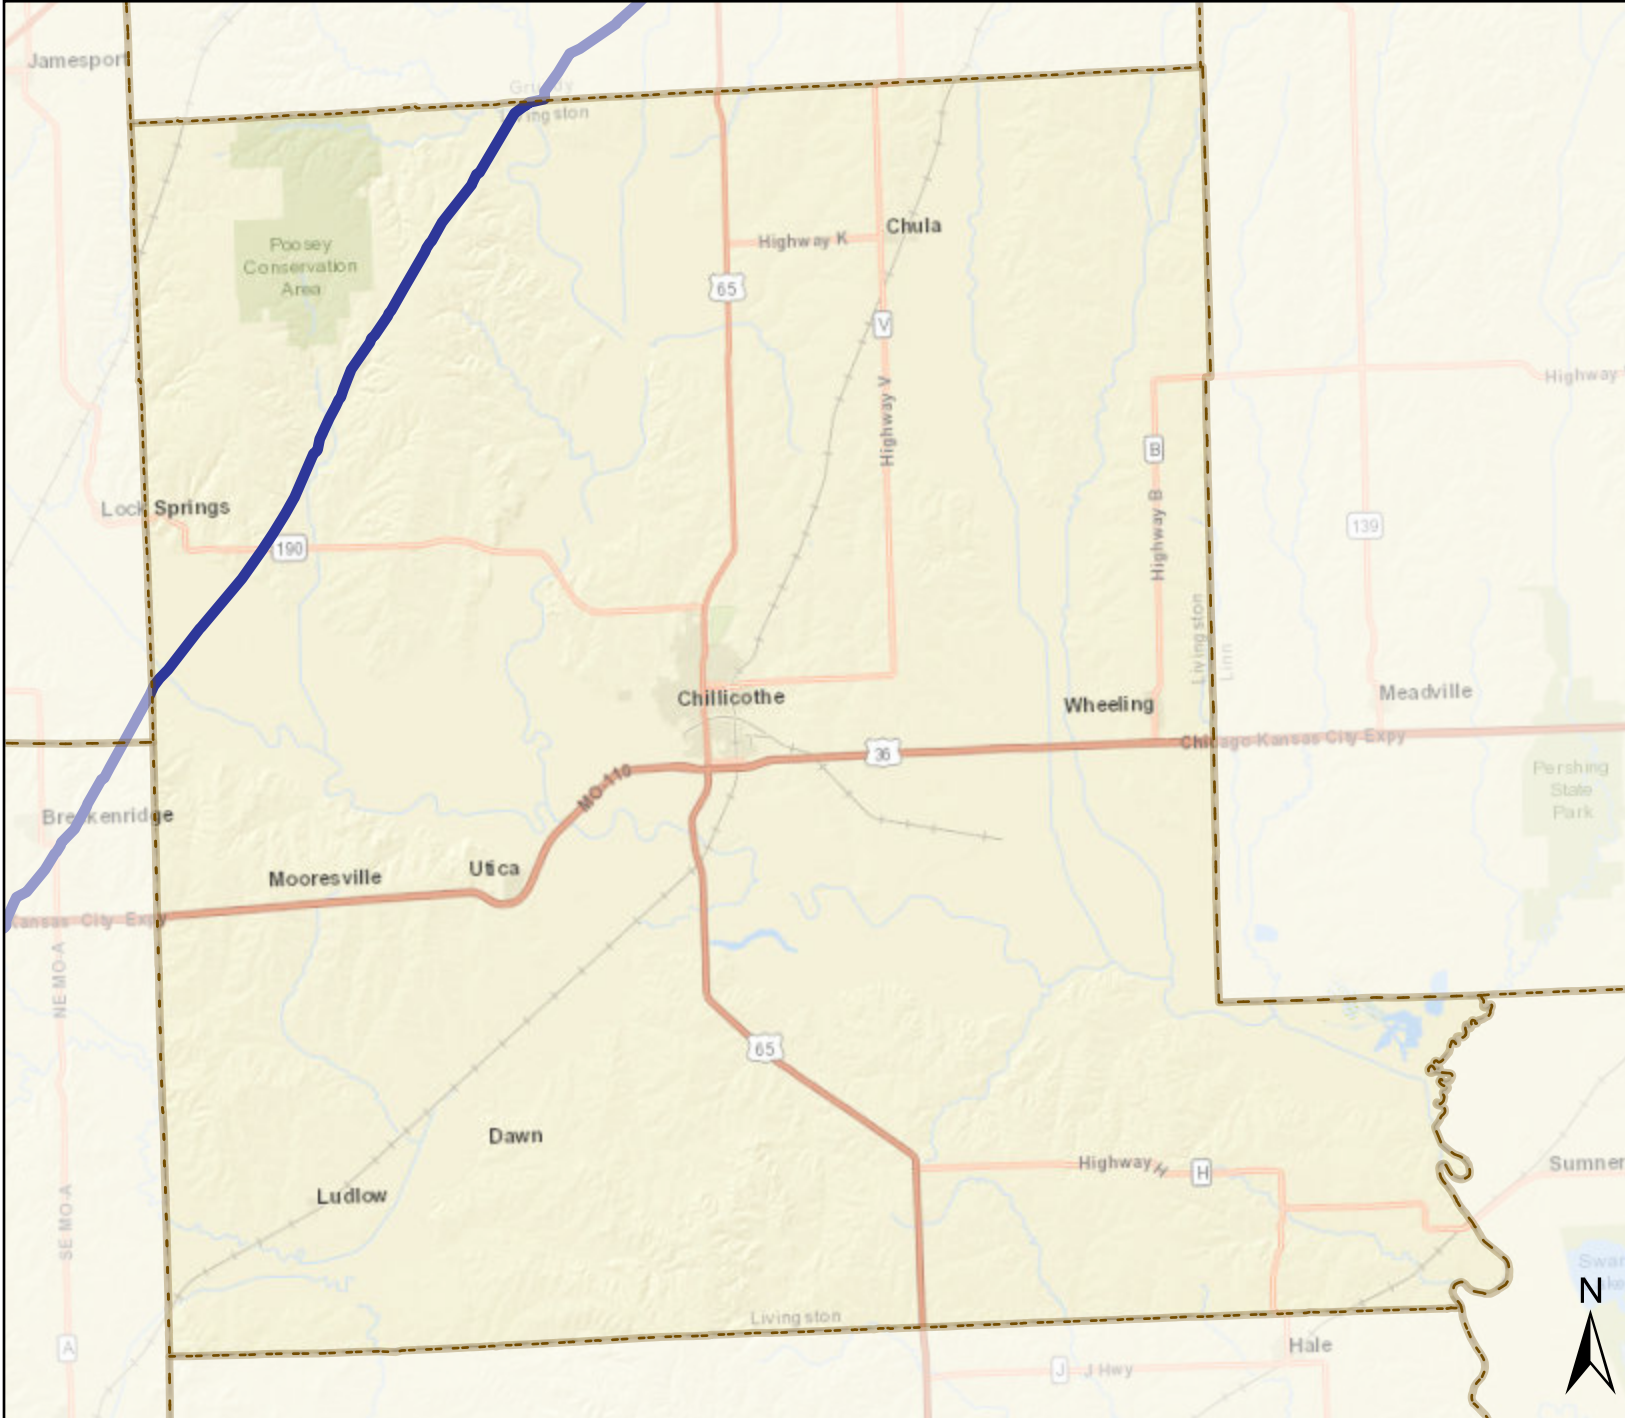

# Livingston, Missouri

BUCKEYE PARTNERS, L.P.

For more detailed pipeline information see the NPMS Public Viewer at: [www.npms.phmsa.dot.gov](http://www.npms.phmsa.dot.gov)

- Buckeye Facilities (0)
- Buckeye Pipelines (1)
- ▭ State Boundaries
- ▭ County Boundaries

1 inch equals 4 miles

This map is not intended to be used to physically locate Buckeye's assets. Facilities and other features are not to scale. Before conducting any excavation activities, you must first call your state One Call System to have all underground facilities physically located.