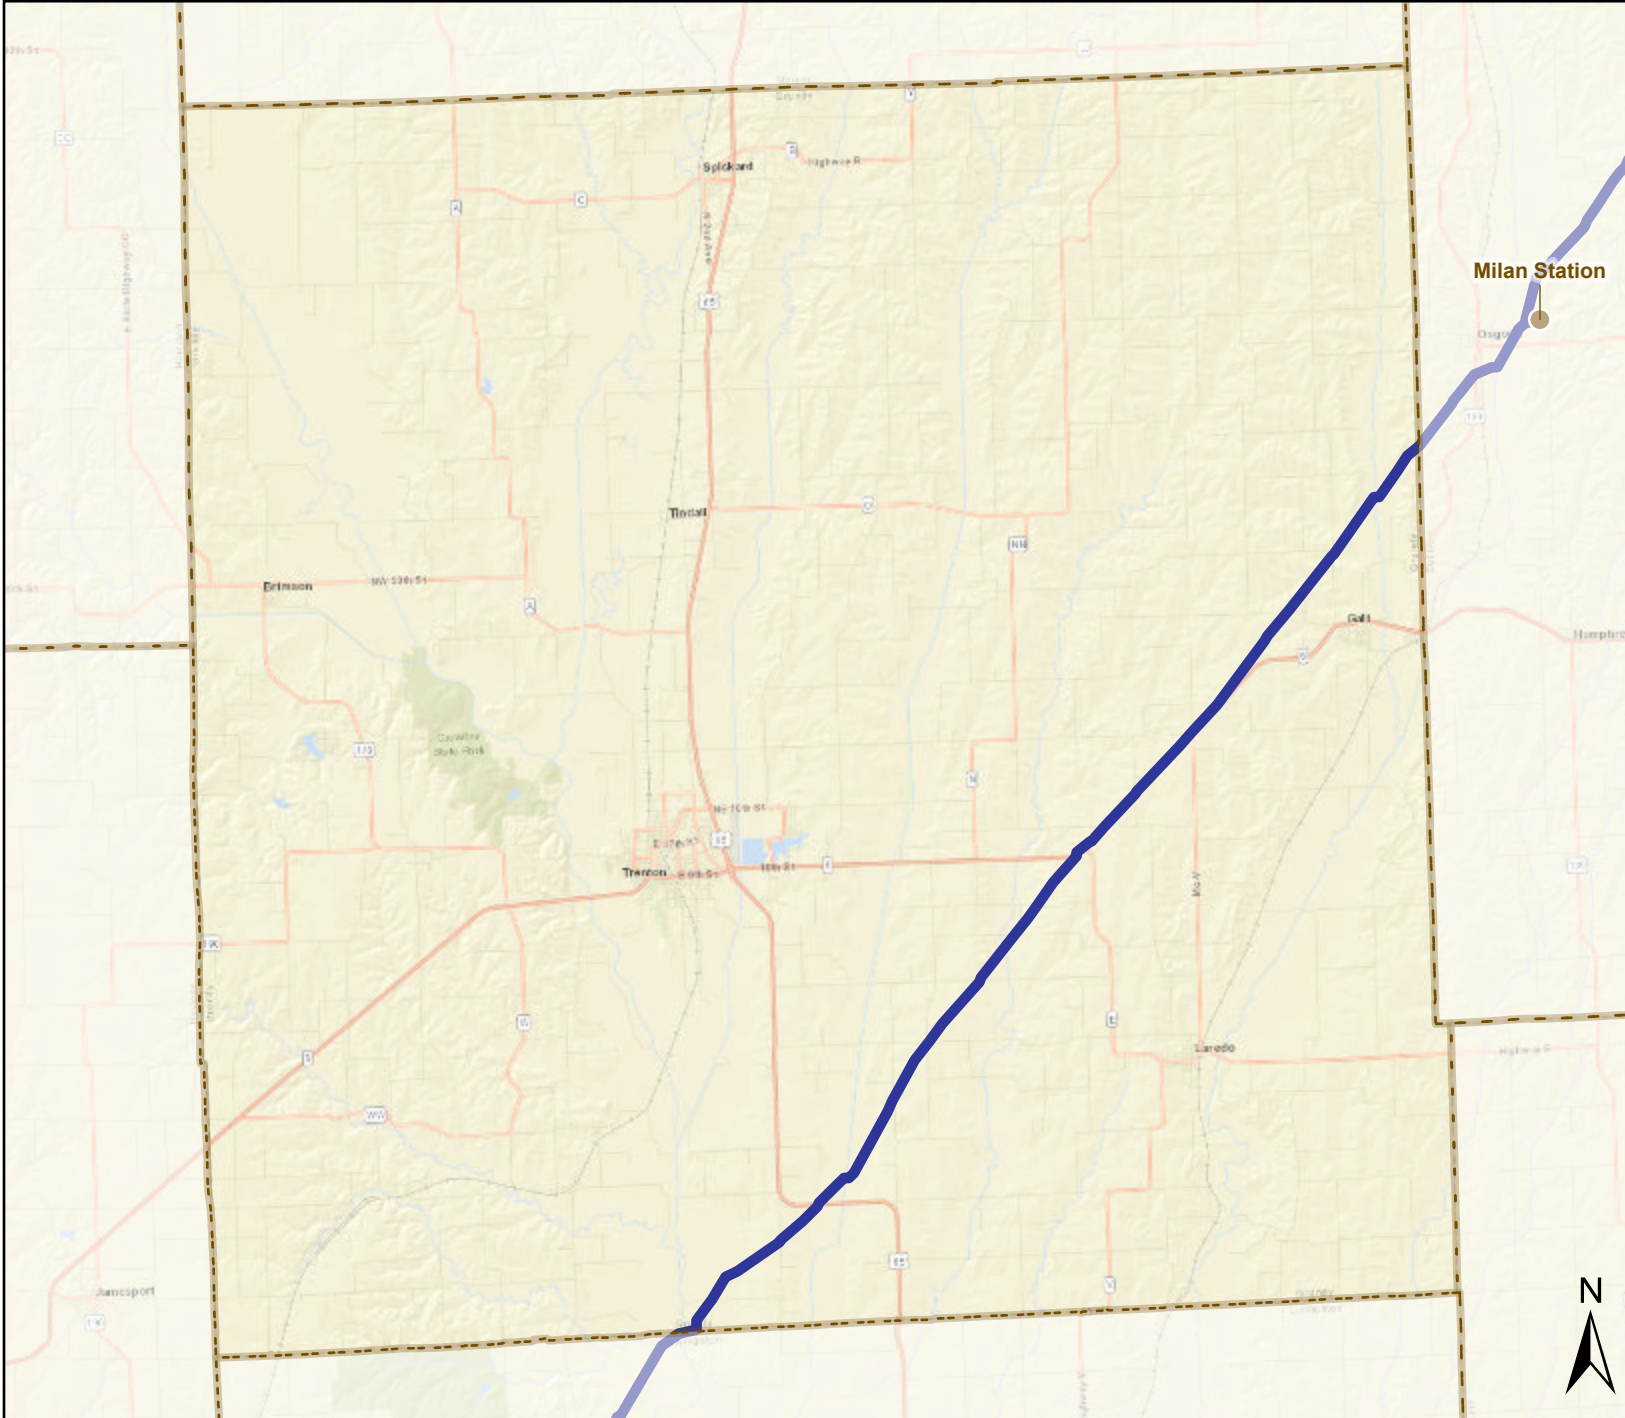

# Grundy, Missouri

BUCKEYE PARTNERS, L.P.

For more detailed pipeline information see the NPMS Public Viewer at: [www.npms.phmsa.dot.gov](http://www.npms.phmsa.dot.gov)

- Buckeye Facilities (1)
- Buckeye Pipelines (2)
- ▭ State Boundaries
- ▭ County Boundaries

1 inch equals 3 miles

This map is not intended to be used to physically locate Buckeye's assets. Facilities and other features are not to scale. Before conducting any excavation activities, you must first call your state One Call System to have all underground facilities physically located.