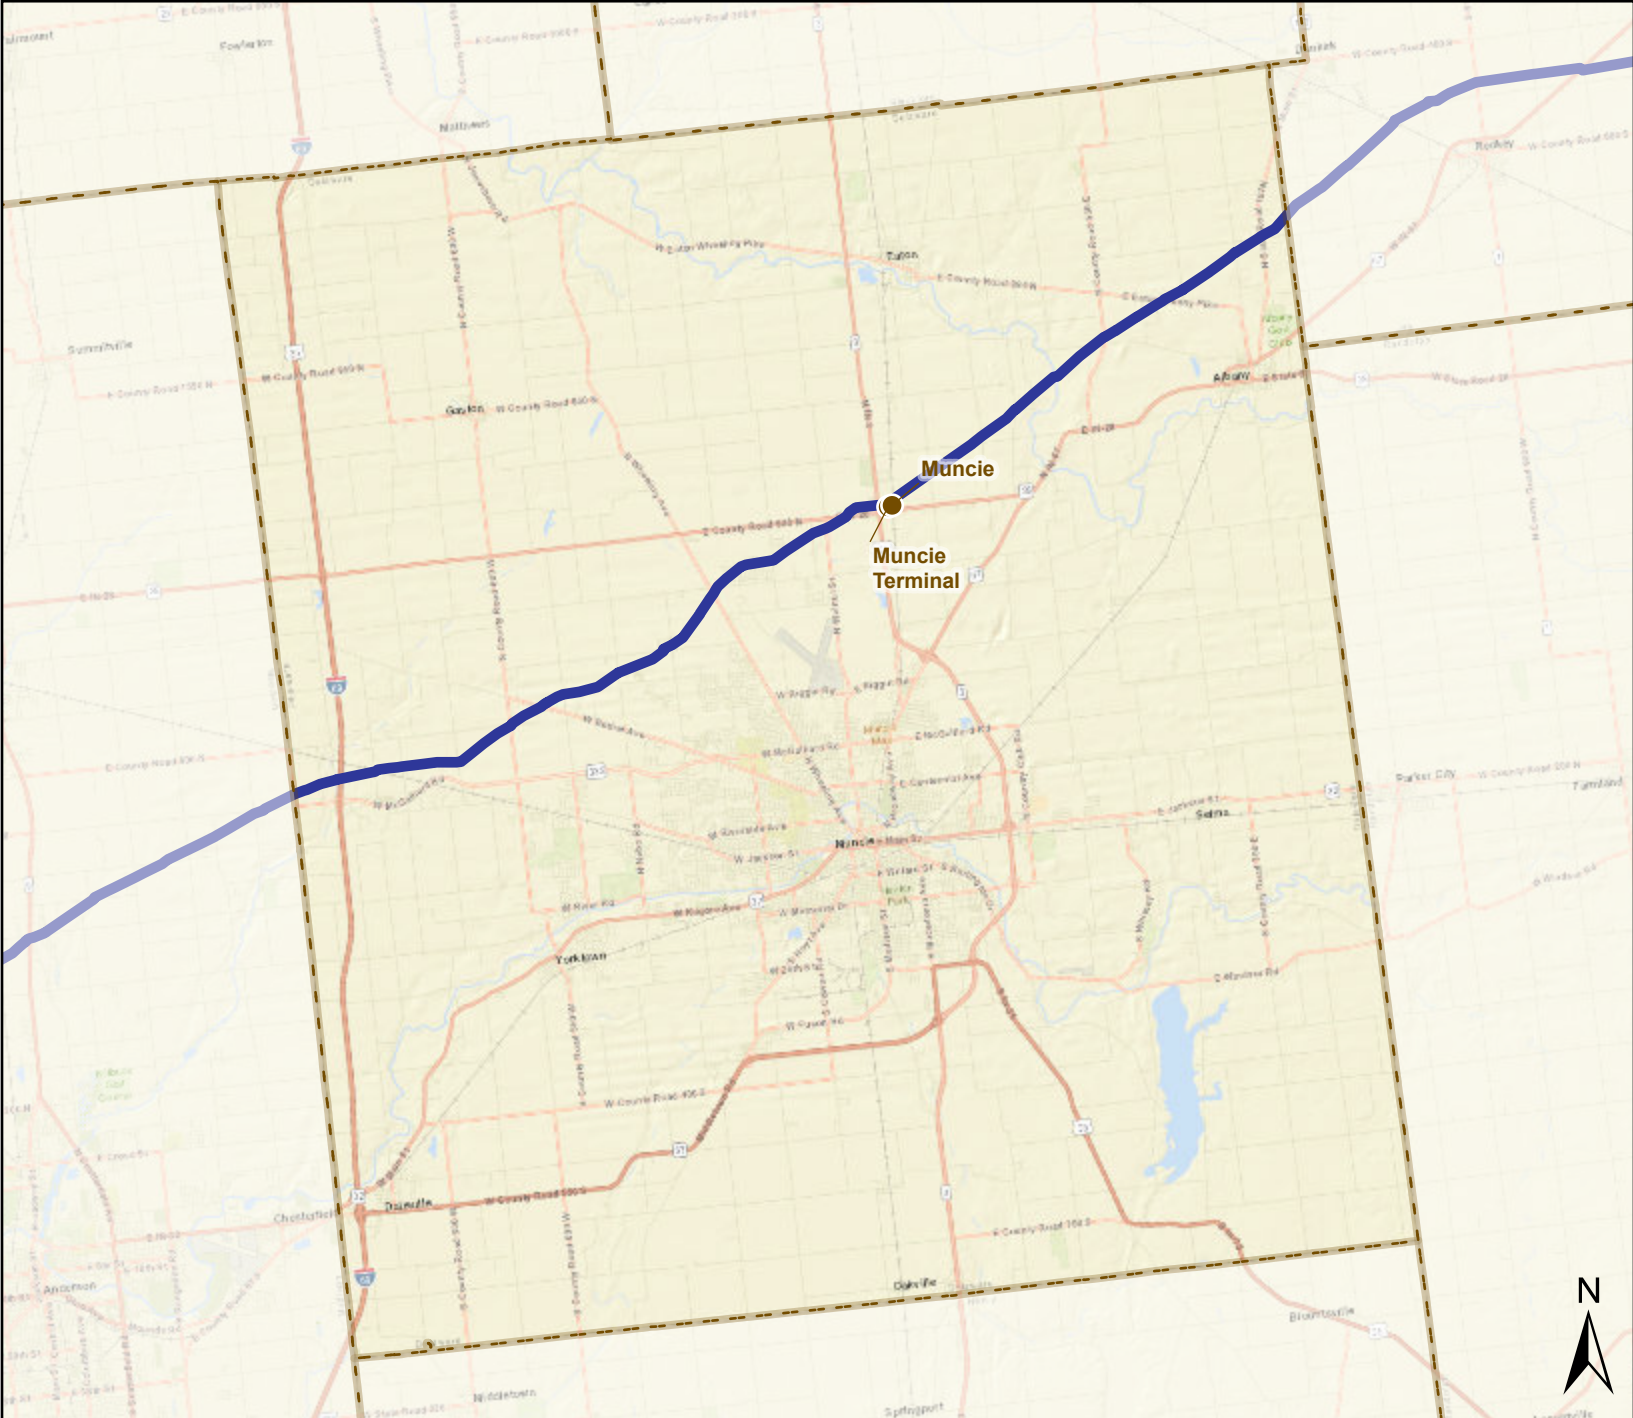

Delaware, Indiana

BUCKEYE PARTNERS, L.P.

For more detailed pipeline information see the NPMS Public Viewer at: www.npms.phmsa.dot.gov

- Buckeye Facilities (2)
- Buckeye Pipelines (2)
- ▭ State Boundaries
- ▭ County Boundaries

1 inch equals 3 miles

This map is not intended to be used to physically locate Buckeye's assets. Facilities and other features are not to scale. Before conducting any excavation activities, you must first call your state One Call System to have all underground facilities physically located.