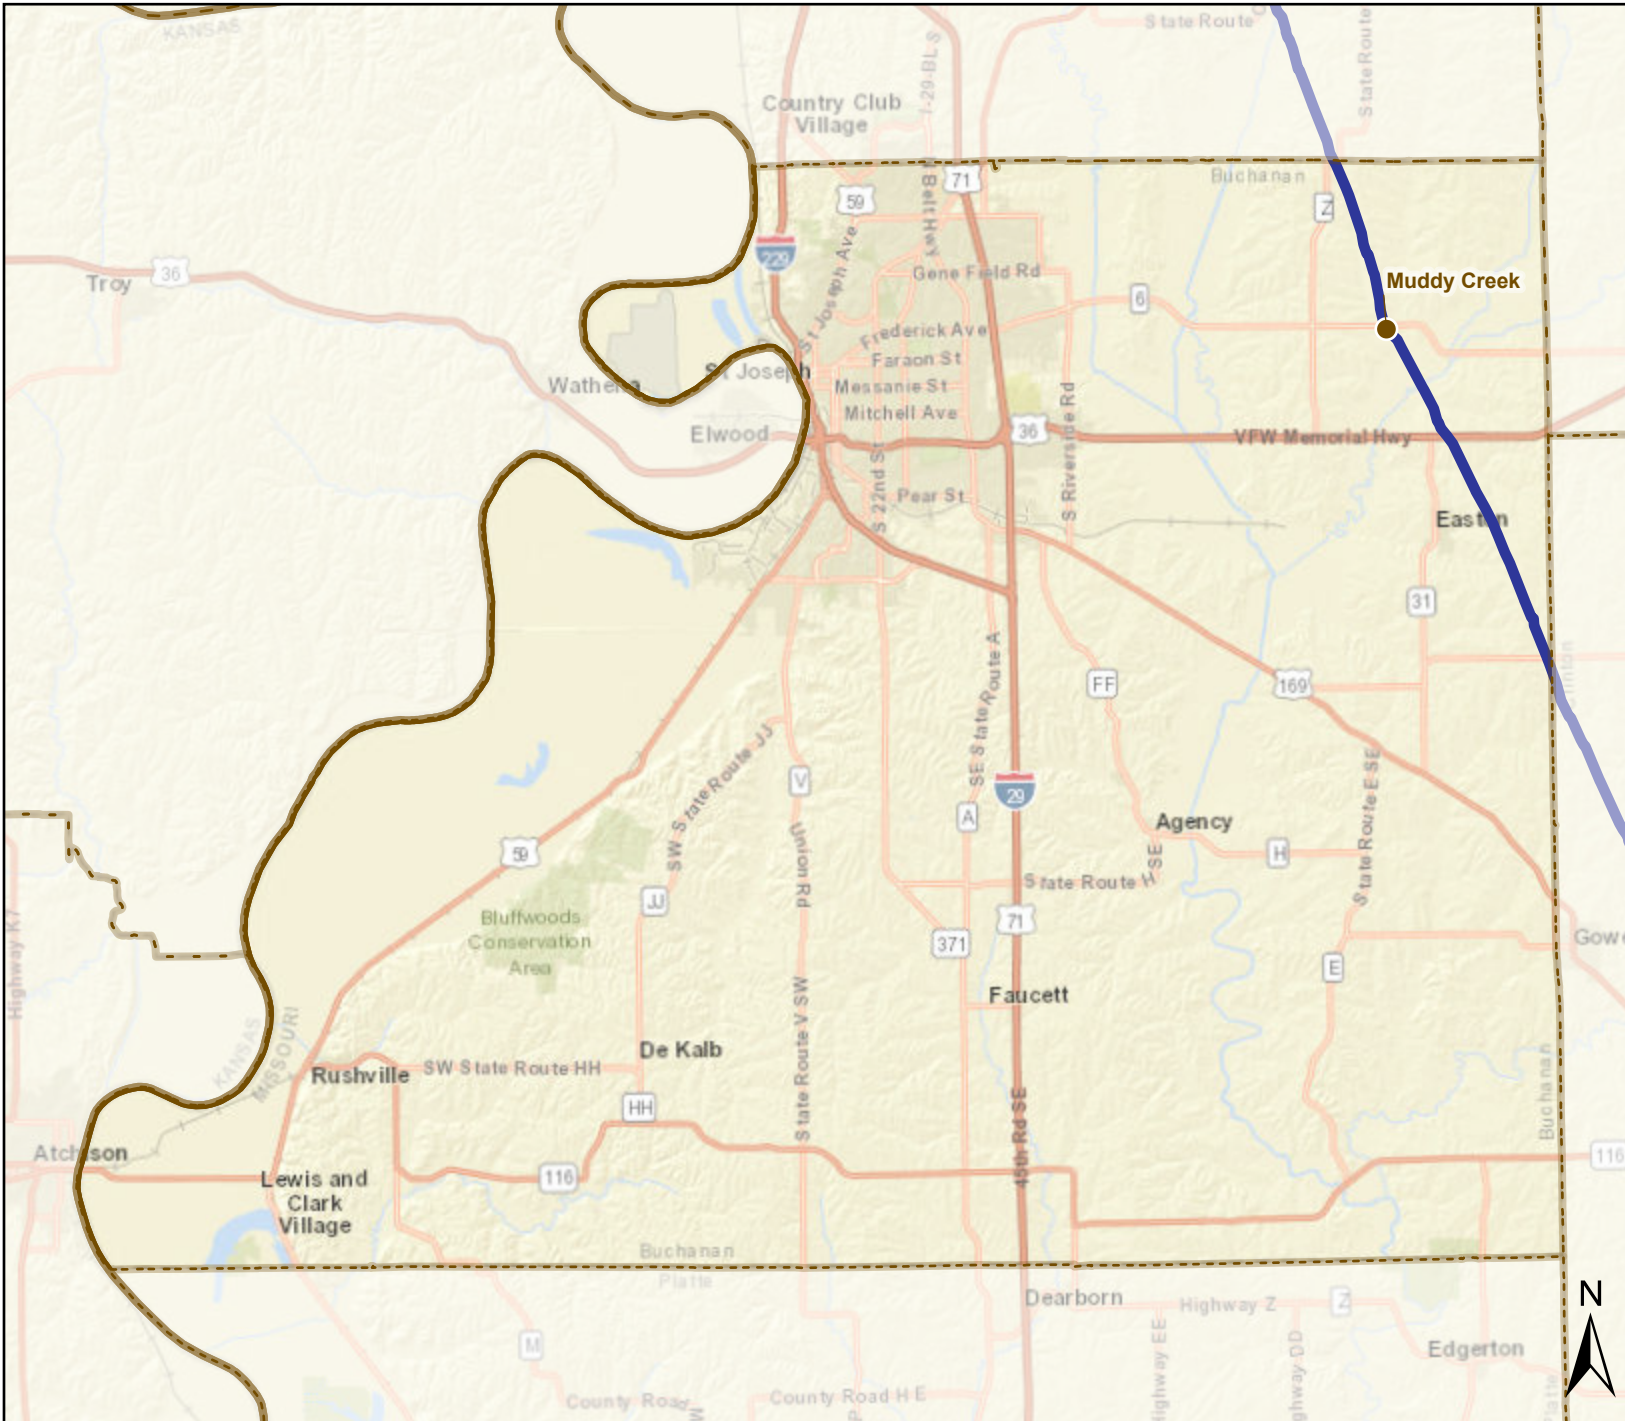

# Buchanan, Missouri

**BUCKEYE PARTNERS, L.P.**

For more detailed pipeline information see the NPMS Public Viewer at: [www.npms.phmsa.dot.gov](http://www.npms.phmsa.dot.gov)

- Buckeye Facilities (1)
- Buckeye Pipelines (2)
- State Boundaries
- County Boundaries

1 inch equals 4 miles

This map is not intended to be used to physically locate Buckeye's assets. Facilities and other features are not to scale. Before conducting any excavation activities, you must first call your state One Call System to have all underground facilities physically located.