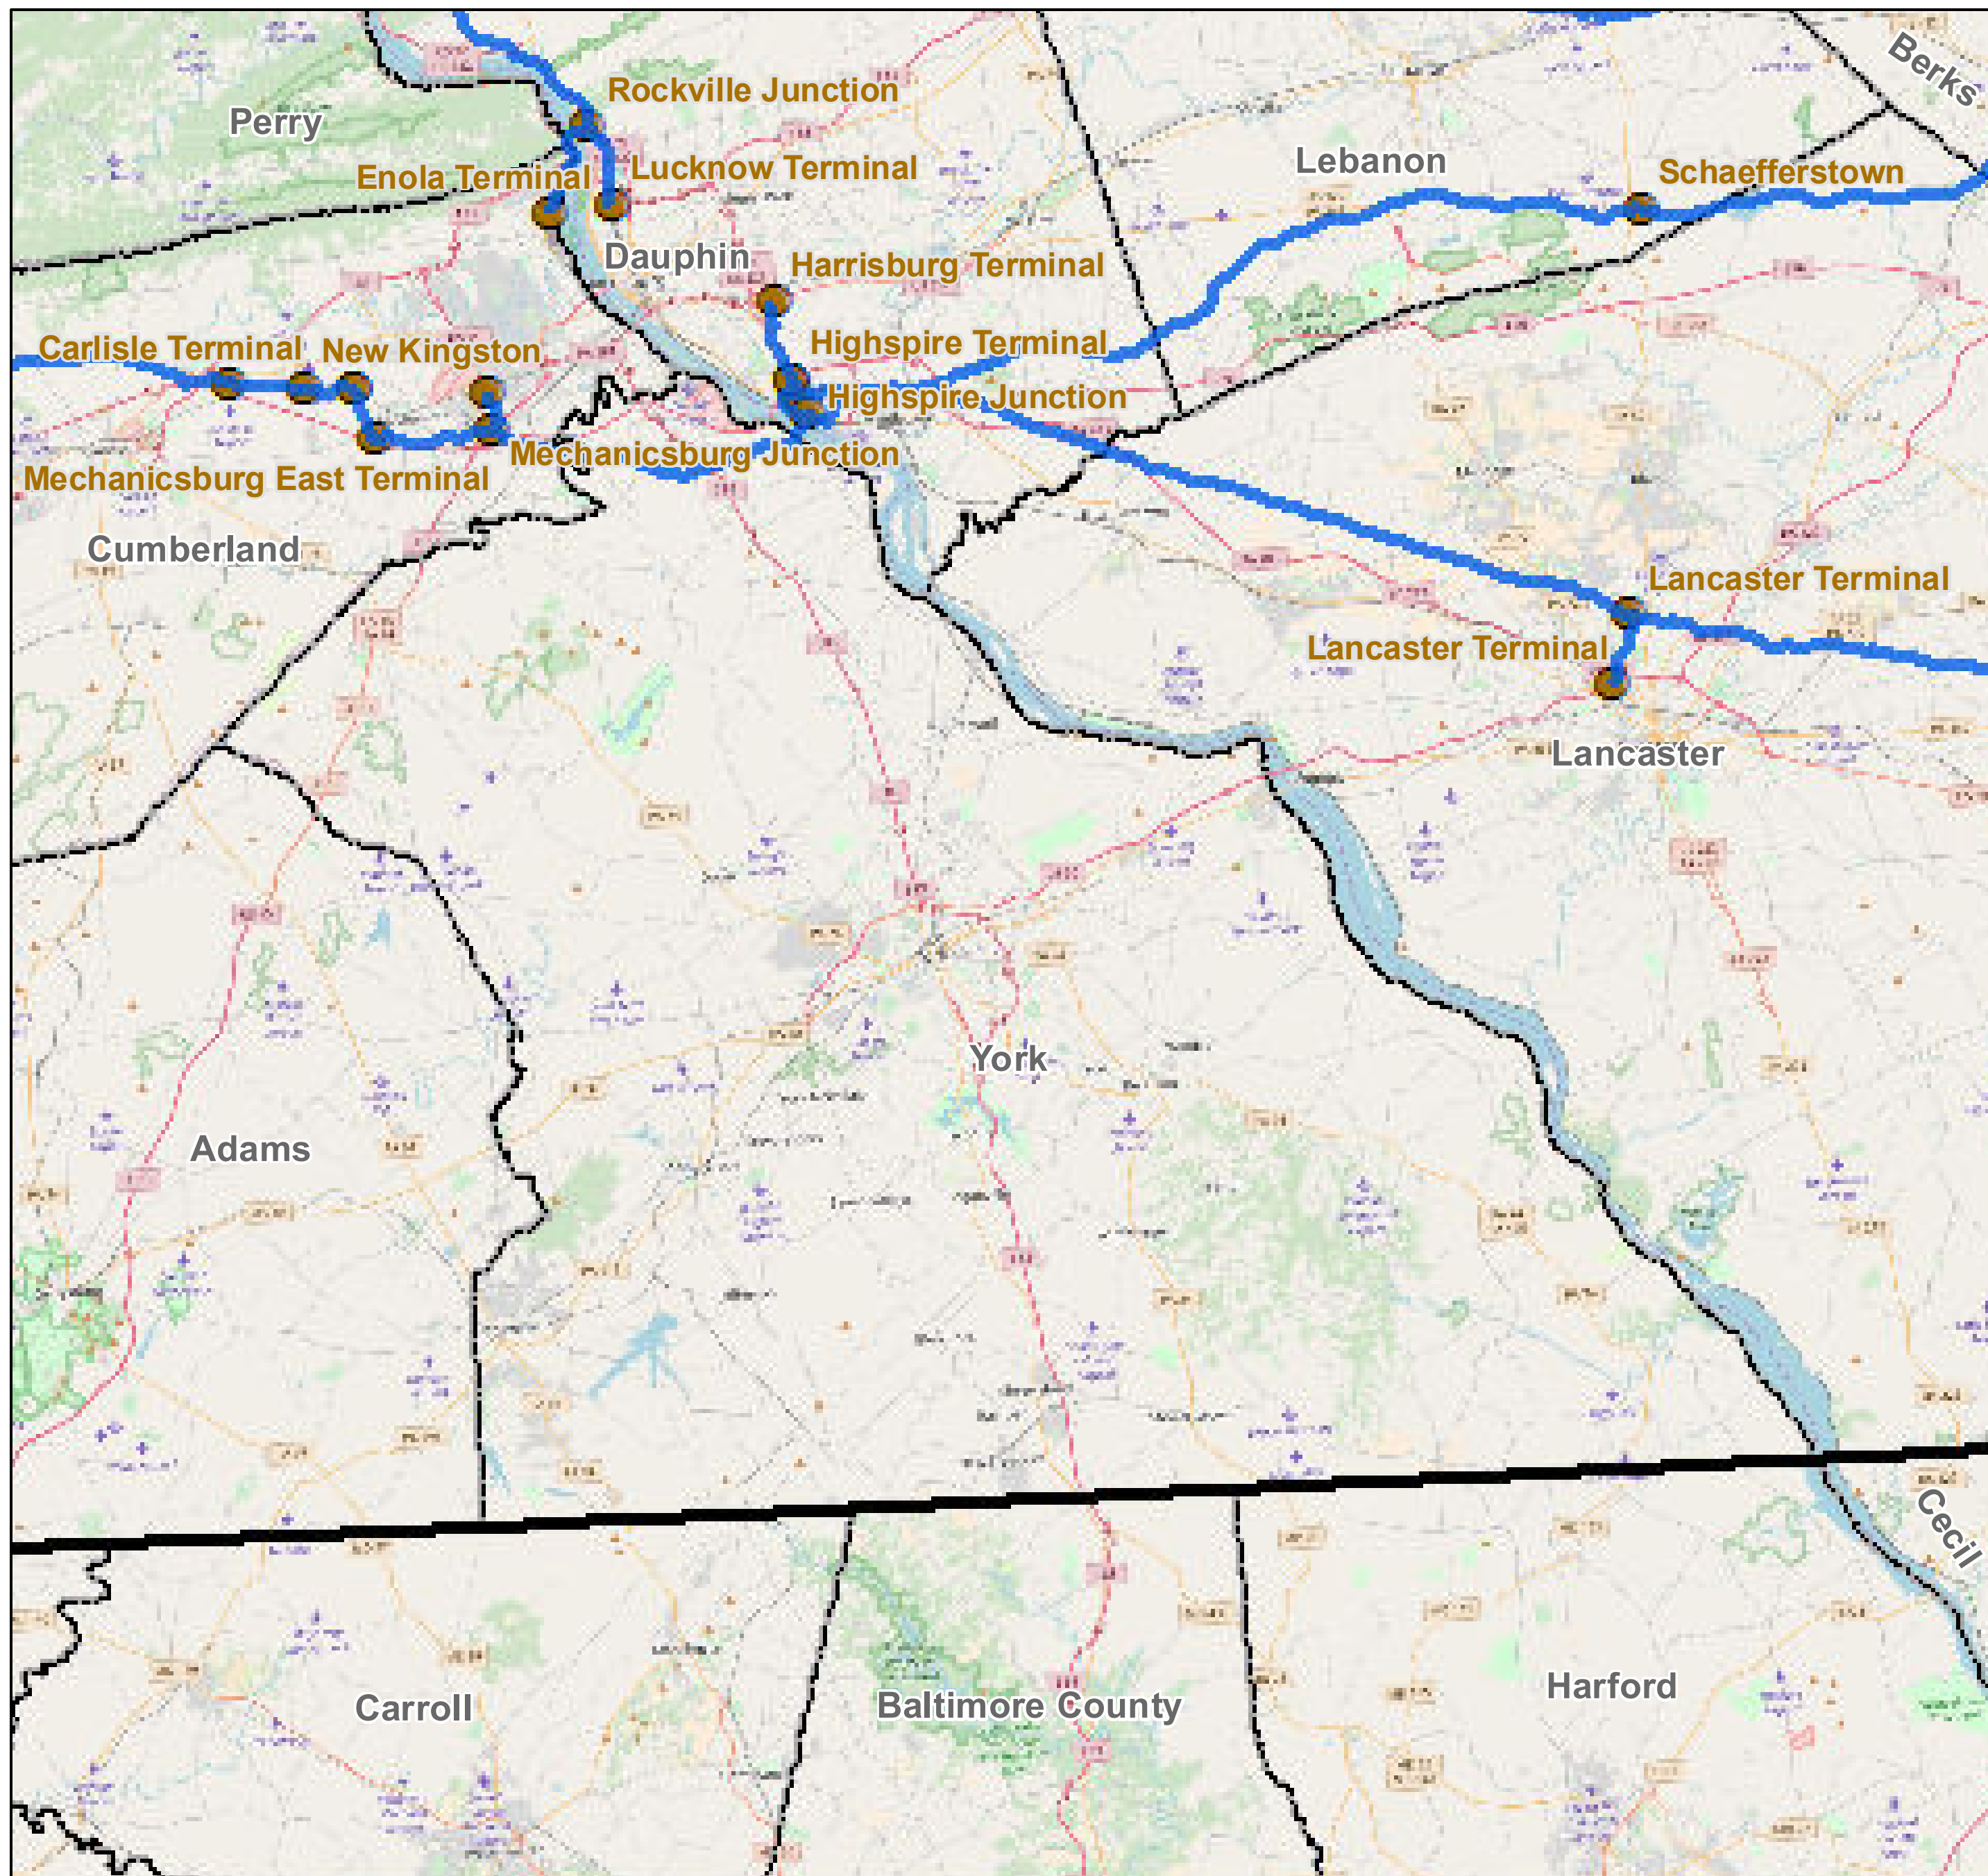

County: York, Pennsylvania

BUCKEYE PARTNERS, L.P.

For more detailed pipeline information see the NPMS public viewer at: www.npms.phmsa.dot.gov

1 in = 4.07 miles

Legend

-  Buckeye Pipelines (1)
-  Buckeye Facilities (0)
-  State Boundaries
-  County Boundaries

This map is not intended to be used to physically locate Buckeye's facilities. Facilities and other features are not to scale. Before conducting any excavation activities, you must first call your state One Call System to have all underground facilities physically located.