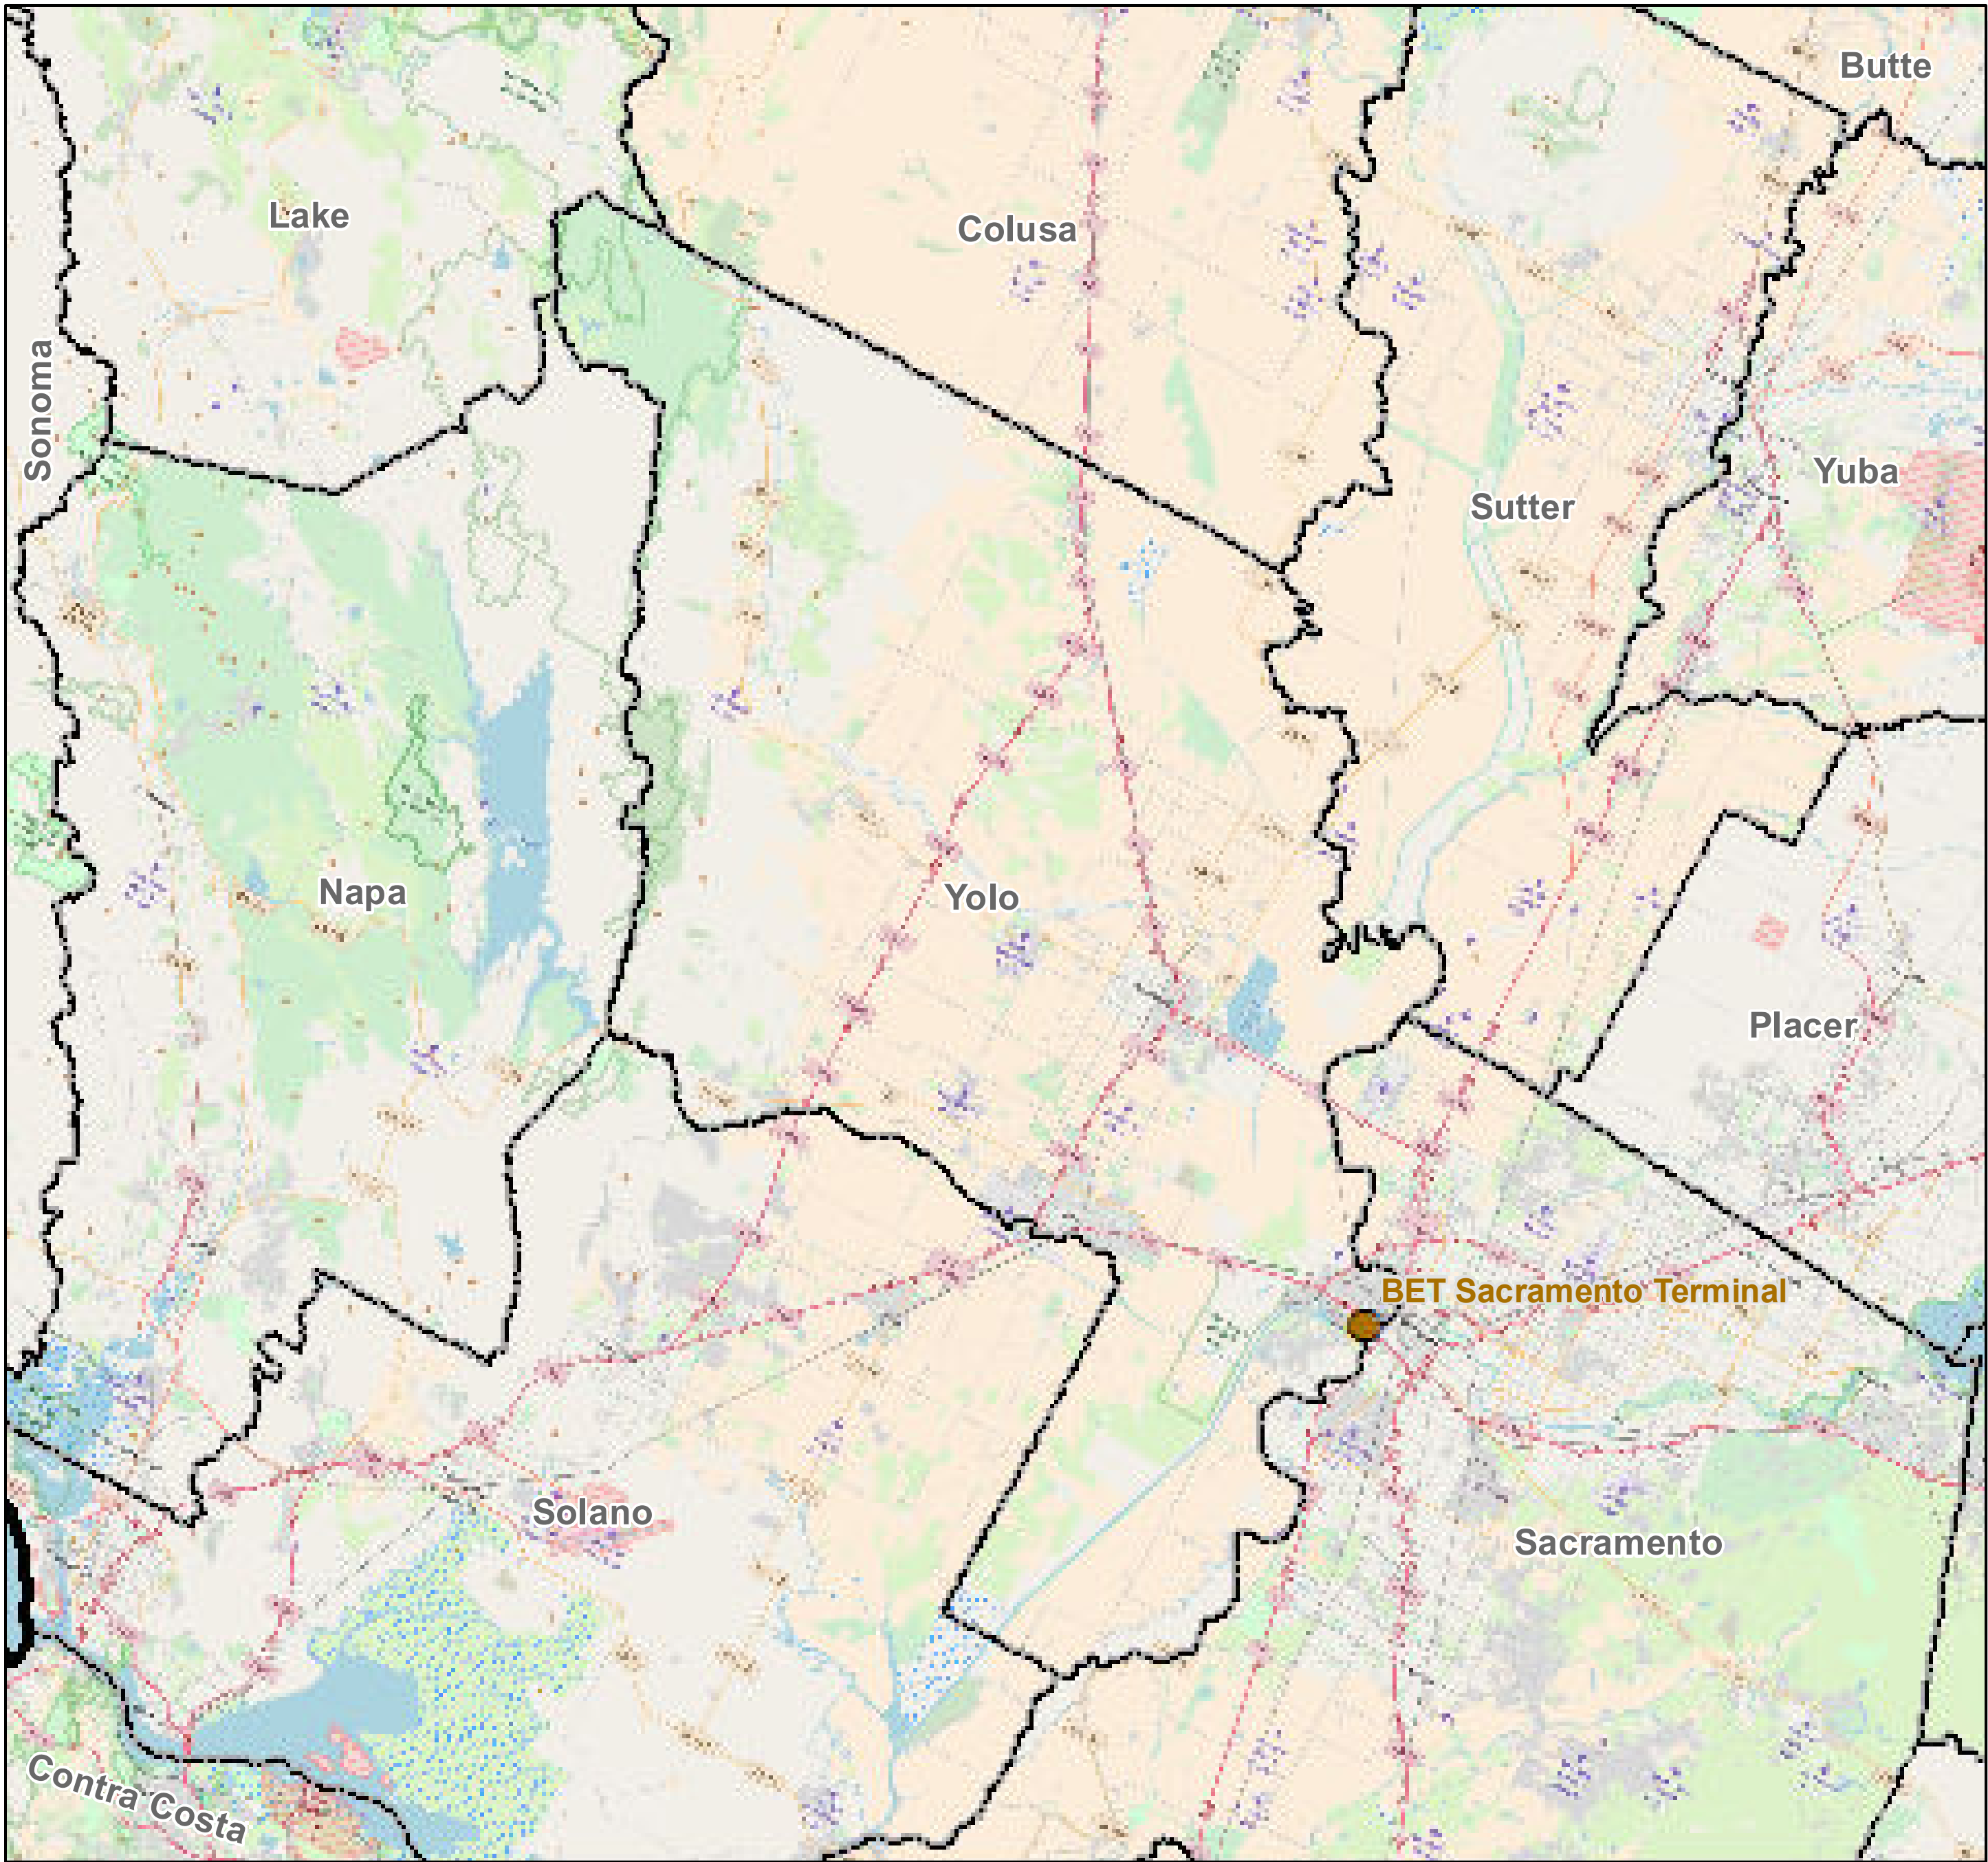

# County: Yolo, California

**BUCKEYE PARTNERS, L.P.**

For more detailed pipeline information see the NPMS public viewer at: [www.npms.phmsa.dot.gov](http://www.npms.phmsa.dot.gov)

1 in = 6.02 miles

### Legend

- Buckeye Pipelines (0)
- Buckeye Facilities (1)
- State Boundaries
- County Boundaries

This map is not intended to be used to physically locate Buckeye's facilities. Facilities and other features are not to scale. Before conducting any excavation activities, you must first call your state One Call System to have all underground facilities physically located.