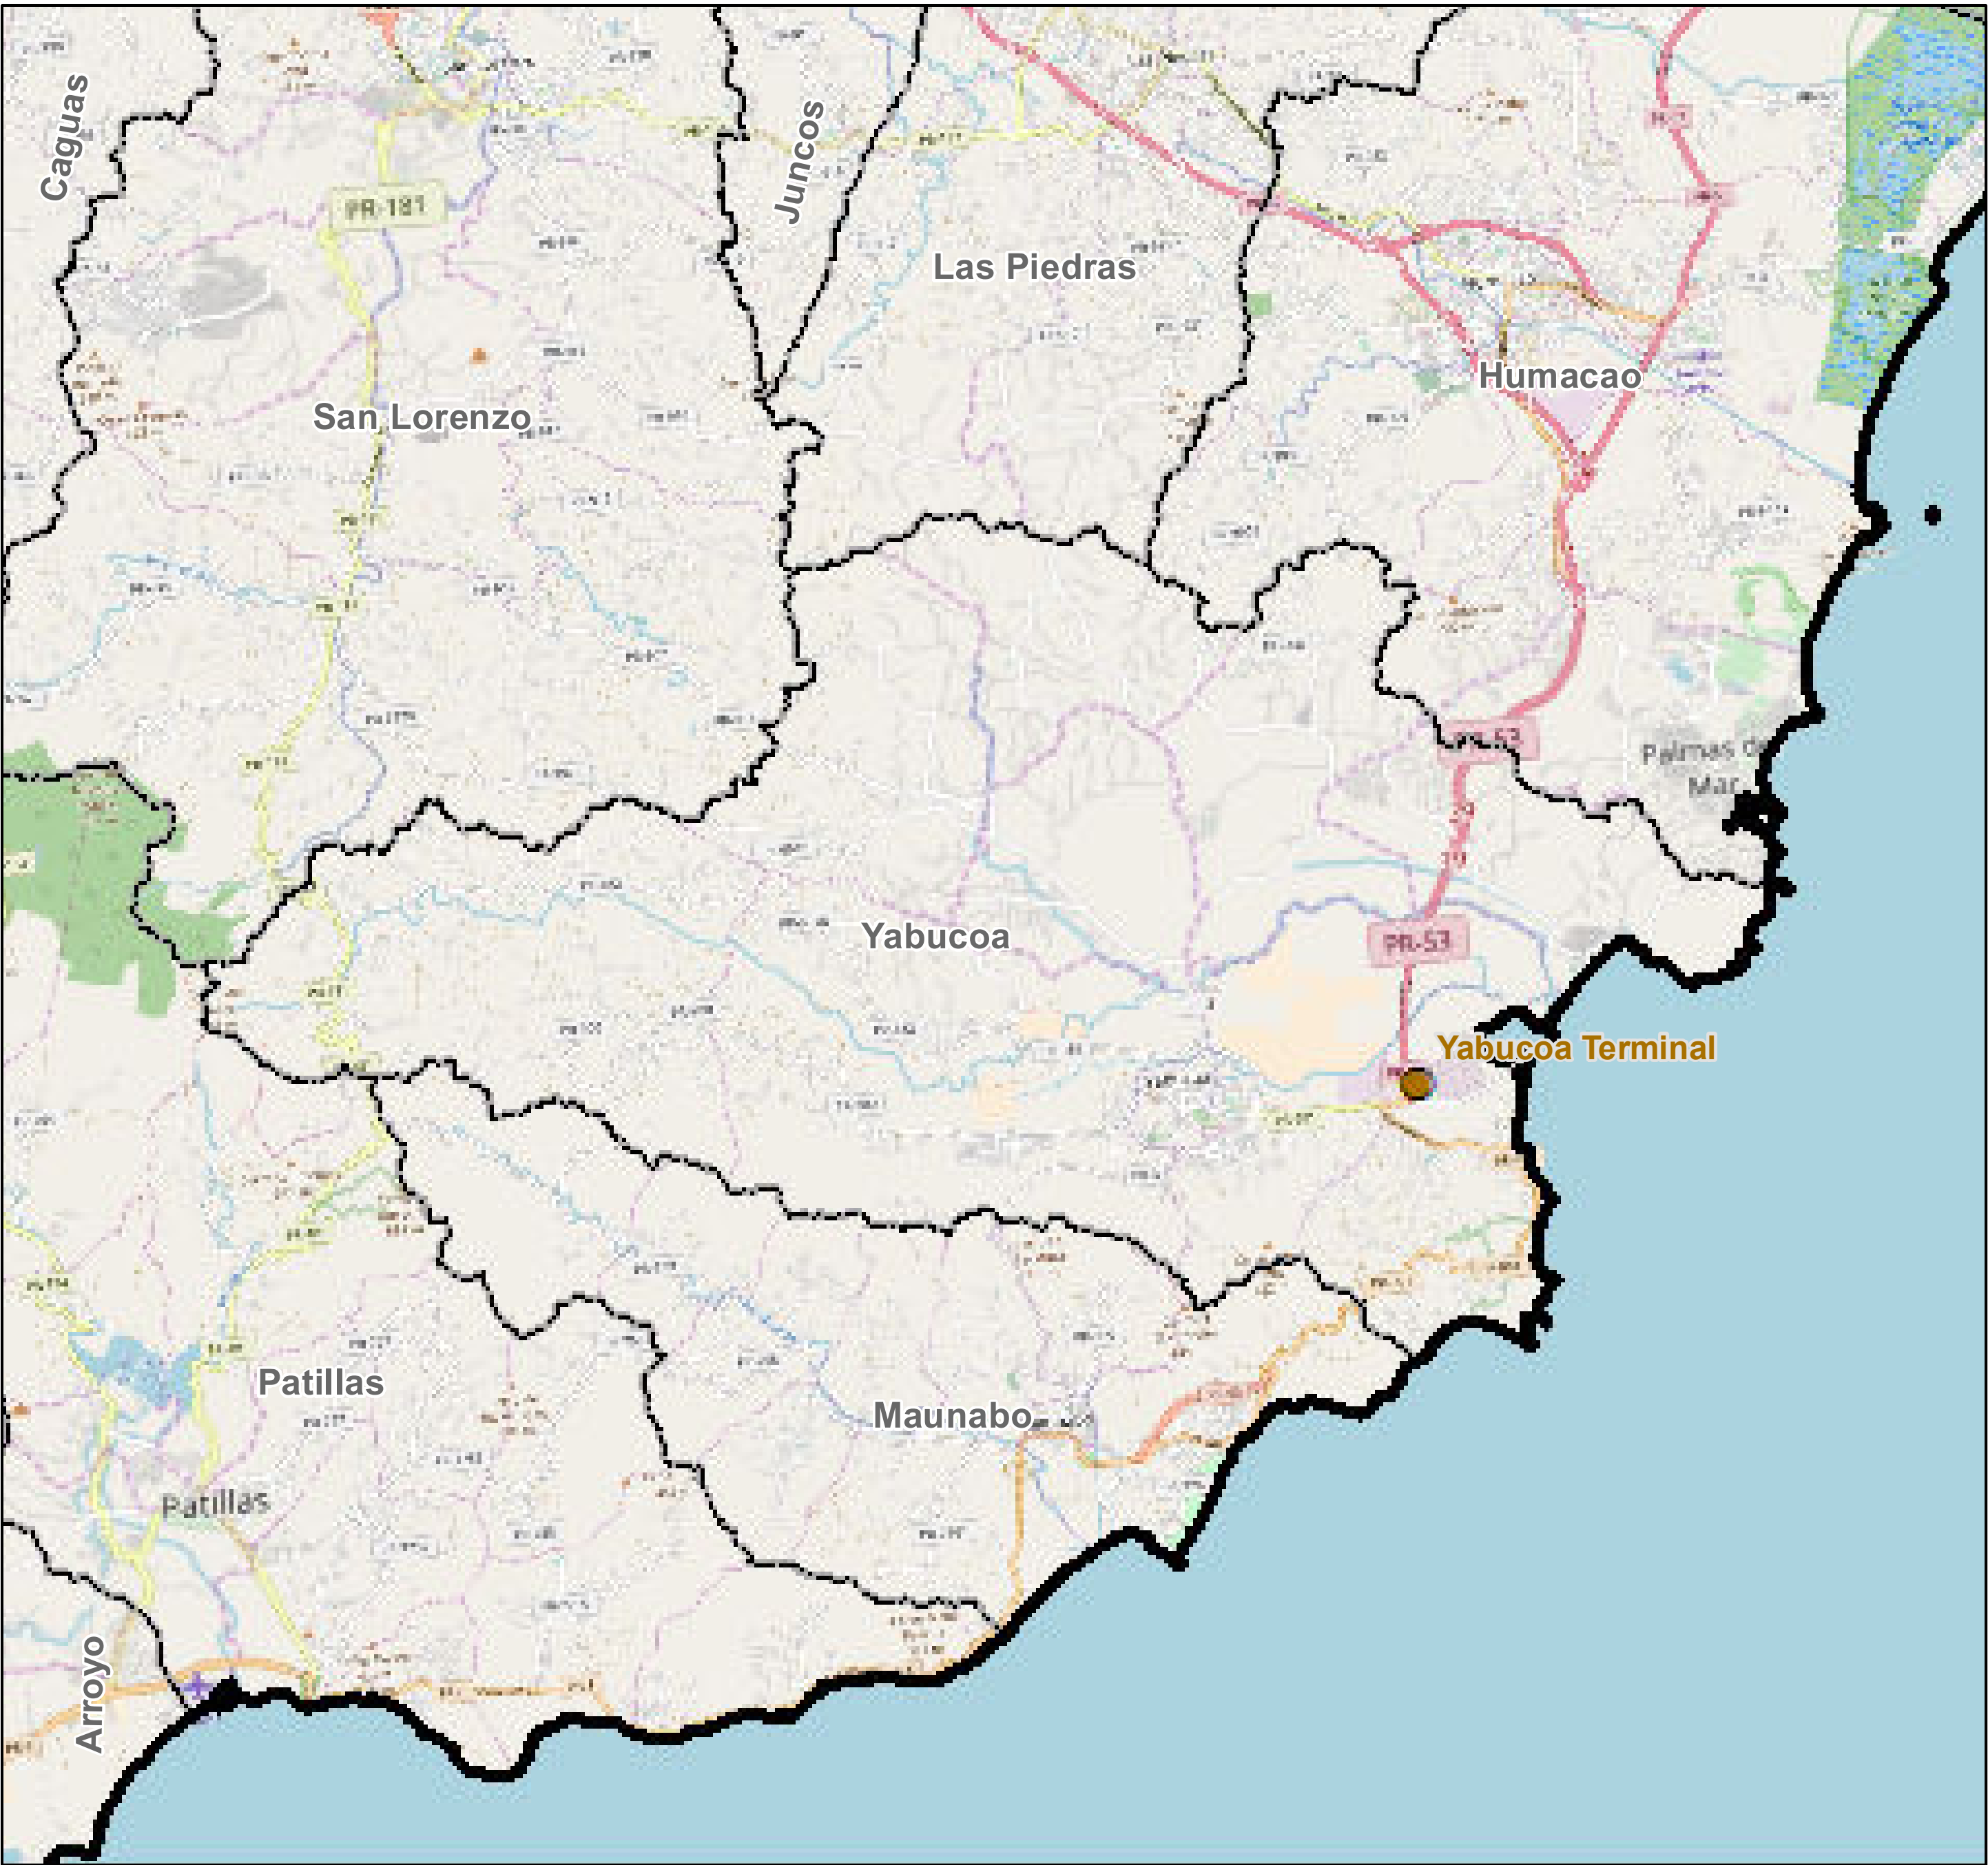

County: Yabucoa, Puerto Rico

BUCKEYE PARTNERS, L.P.

For more detailed pipeline information see the NPMS public viewer at: www.npms.phmsa.dot.gov

1 in = 1.22 miles

Legend

-  Buckeye Pipelines (0)
-  Buckeye Facilities (1)
-  State Boundaries
-  County Boundaries

This map is not intended to be used to physically locate Buckeye's facilities. Facilities and other features are not to scale. Before conducting any excavation activities, you must first call your state One Call System to have all underground facilities physically located.