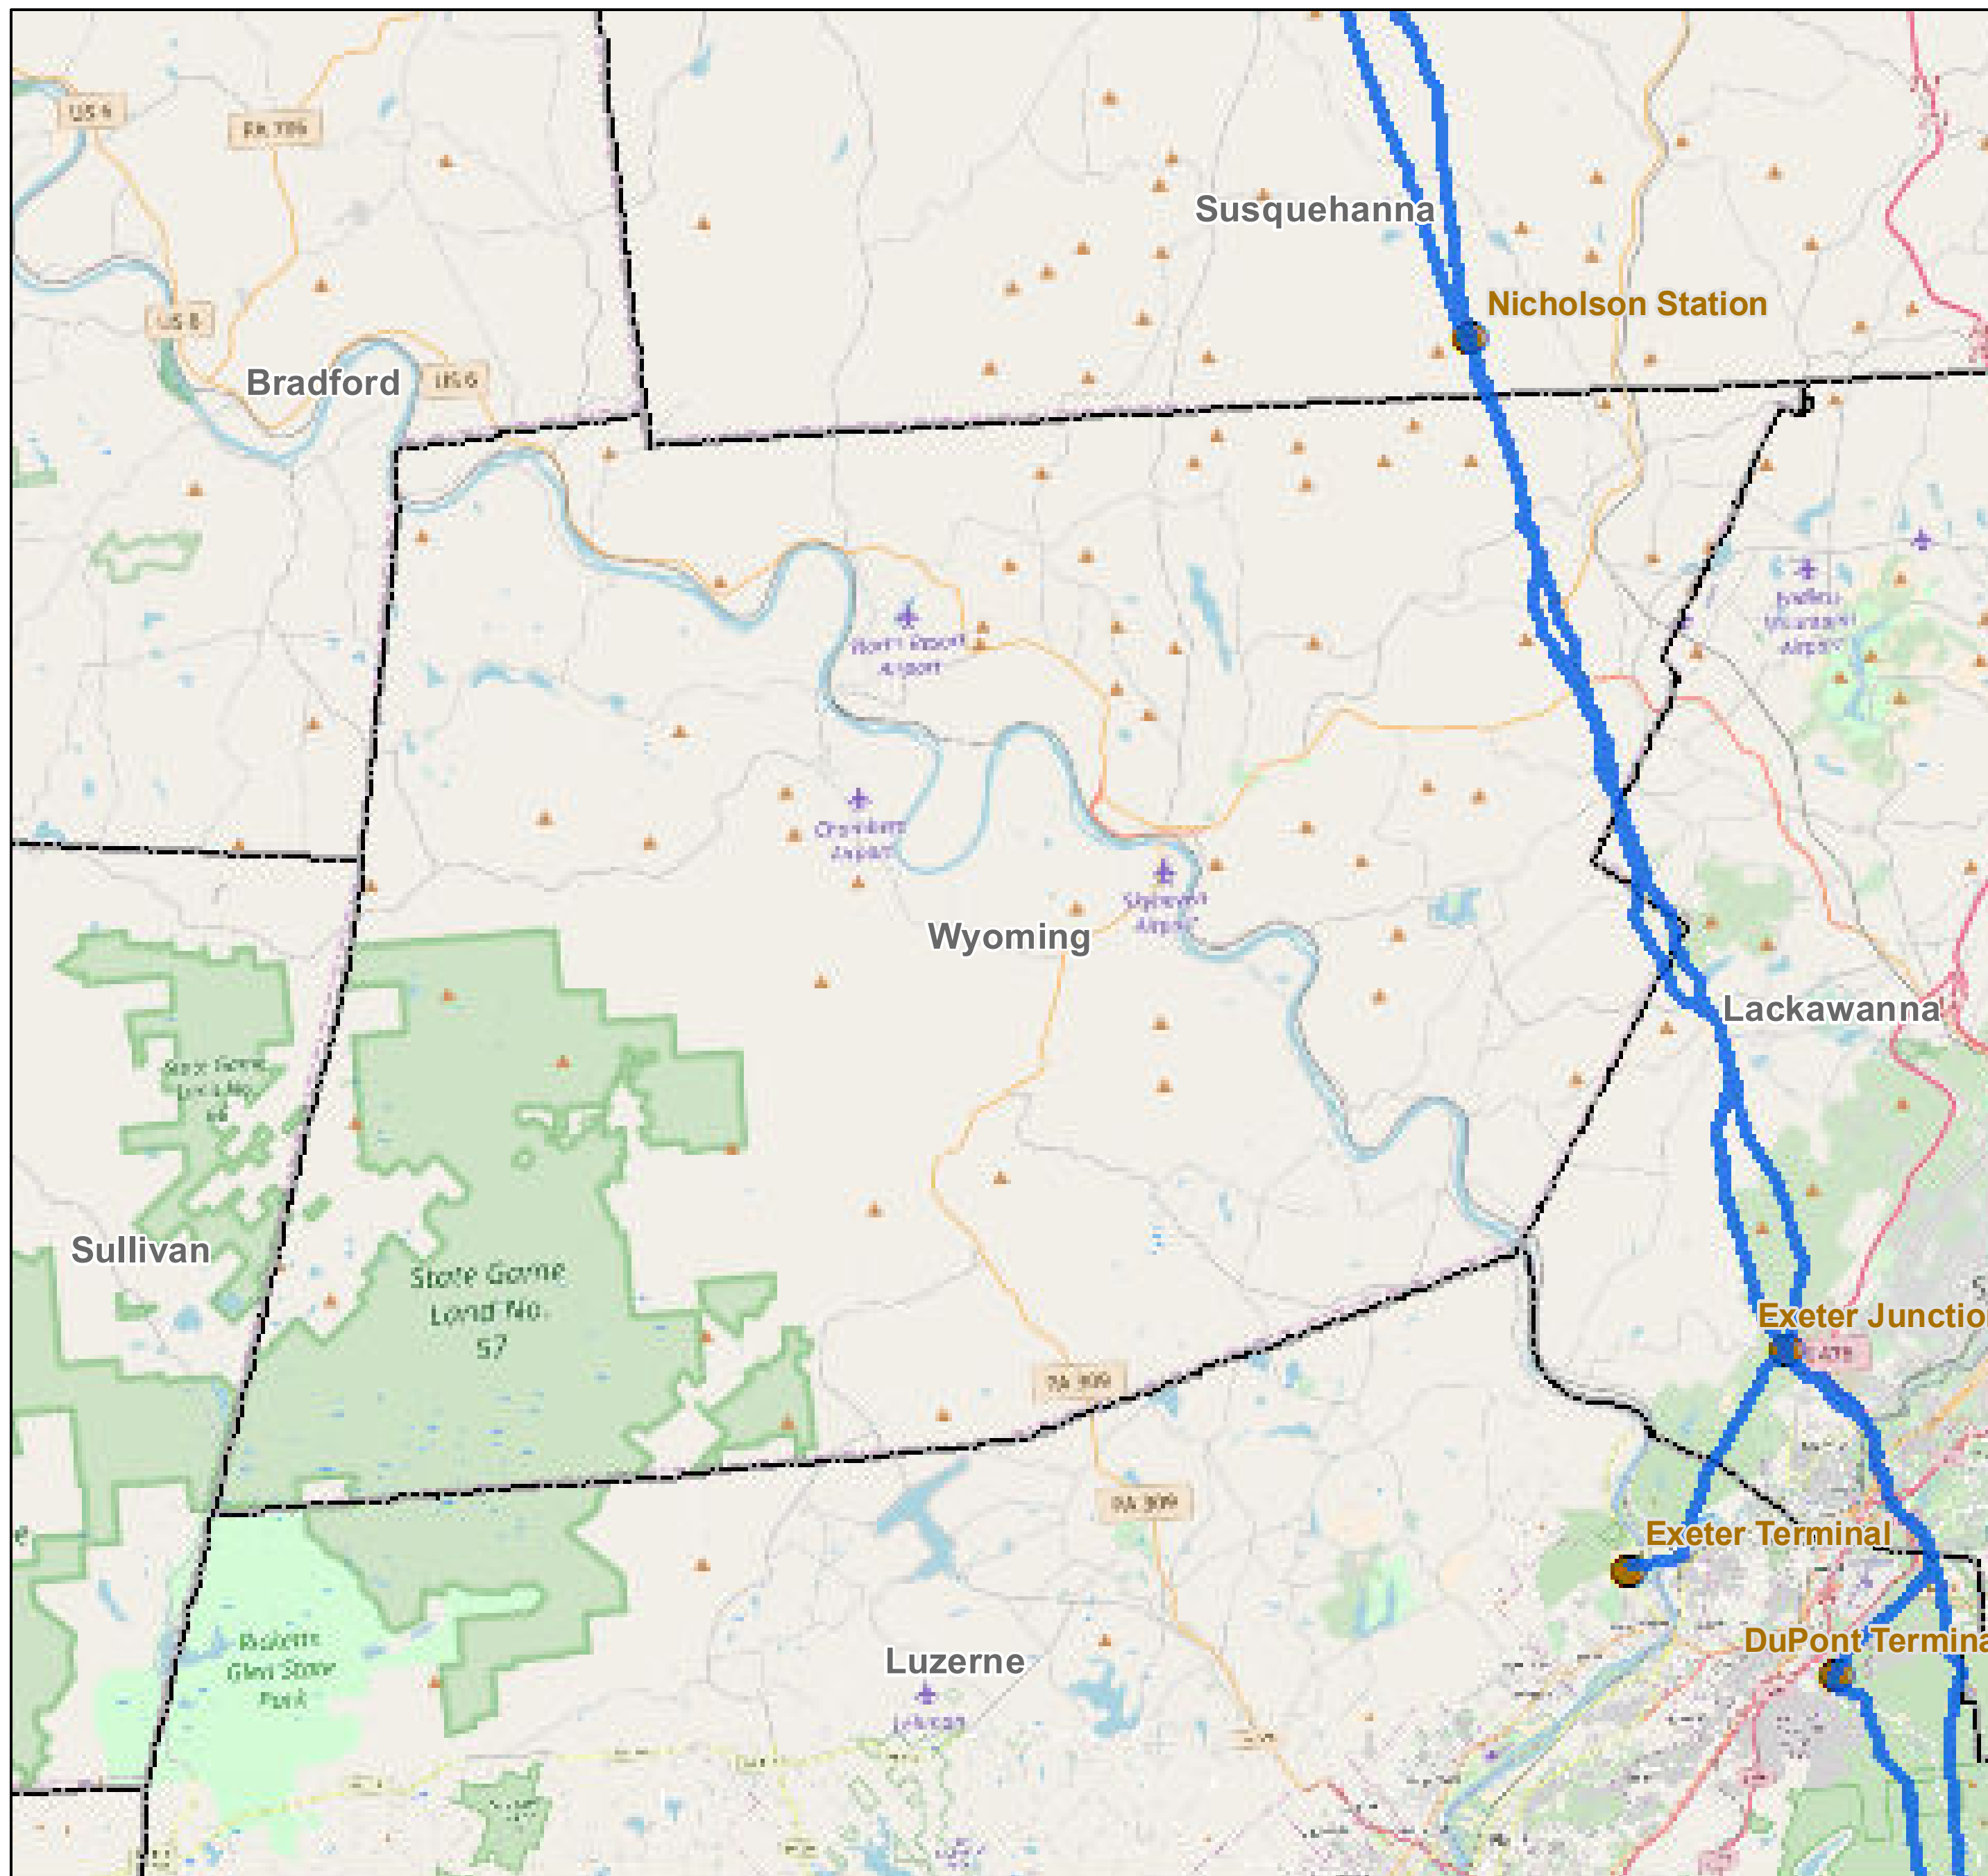

County: Wyoming, Pennsylvania

BUCKEYE PARTNERS, L.P.

For more detailed pipeline information see the NPMS public viewer at: www.npms.phmsa.dot.gov

1 in = 2.35 miles

Legend

-  Buckeye Pipelines (3)
-  Buckeye Facilities (0)
-  State Boundaries
-  County Boundaries

This map is not intended to be used to physically locate Buckeye's facilities. Facilities and other features are not to scale. Before conducting any excavation activities, you must first call your state One Call System to have all underground facilities physically located.