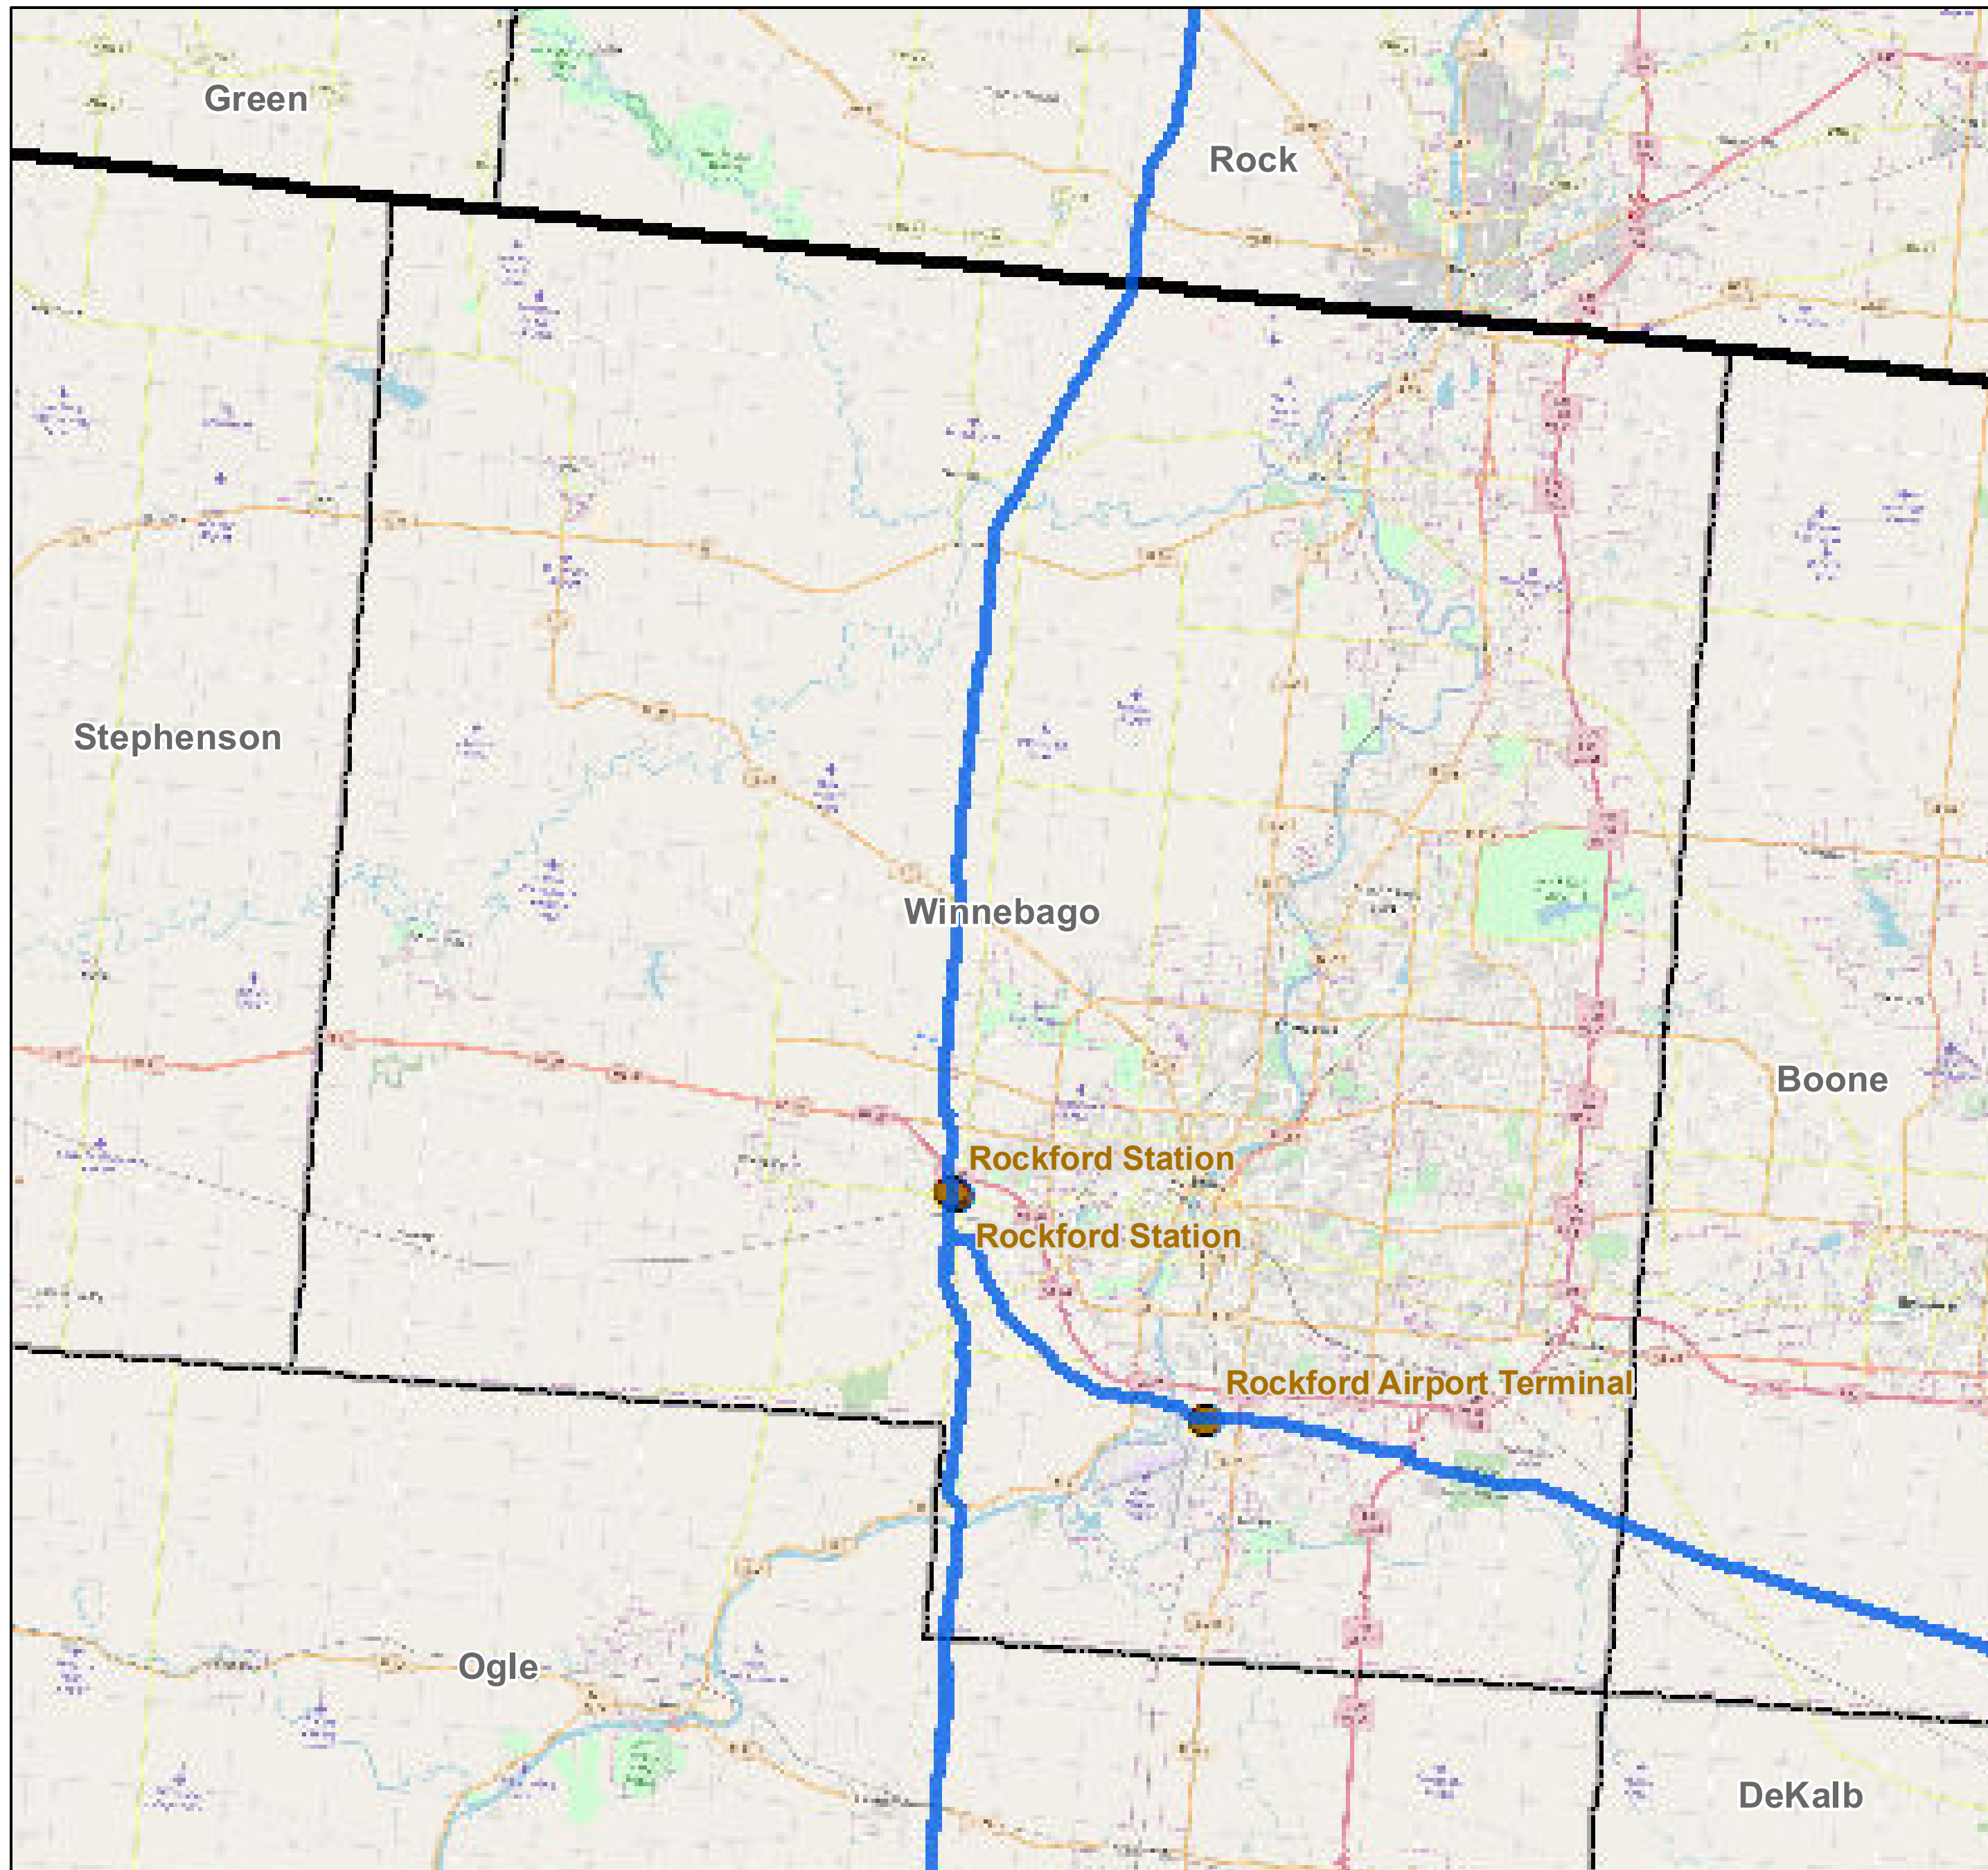

# County: Winnebago, Illinois

**BUCKEYE PARTNERS, L.P.**

For more detailed pipeline information see the NPMS public viewer at:  
[www.npms.phmsa.dot.gov](http://www.npms.phmsa.dot.gov)

1 in = 2.34 miles

## Legend

-  Buckeye Pipelines (6)
-  Buckeye Facilities (4)
-  State Boundaries
-  County Boundaries

This map is not intended to be used to physically locate Buckeye's facilities. Facilities and other features are not to scale. Before conducting any excavation activities, you must first call your state One Call System to have all underground facilities physically located.