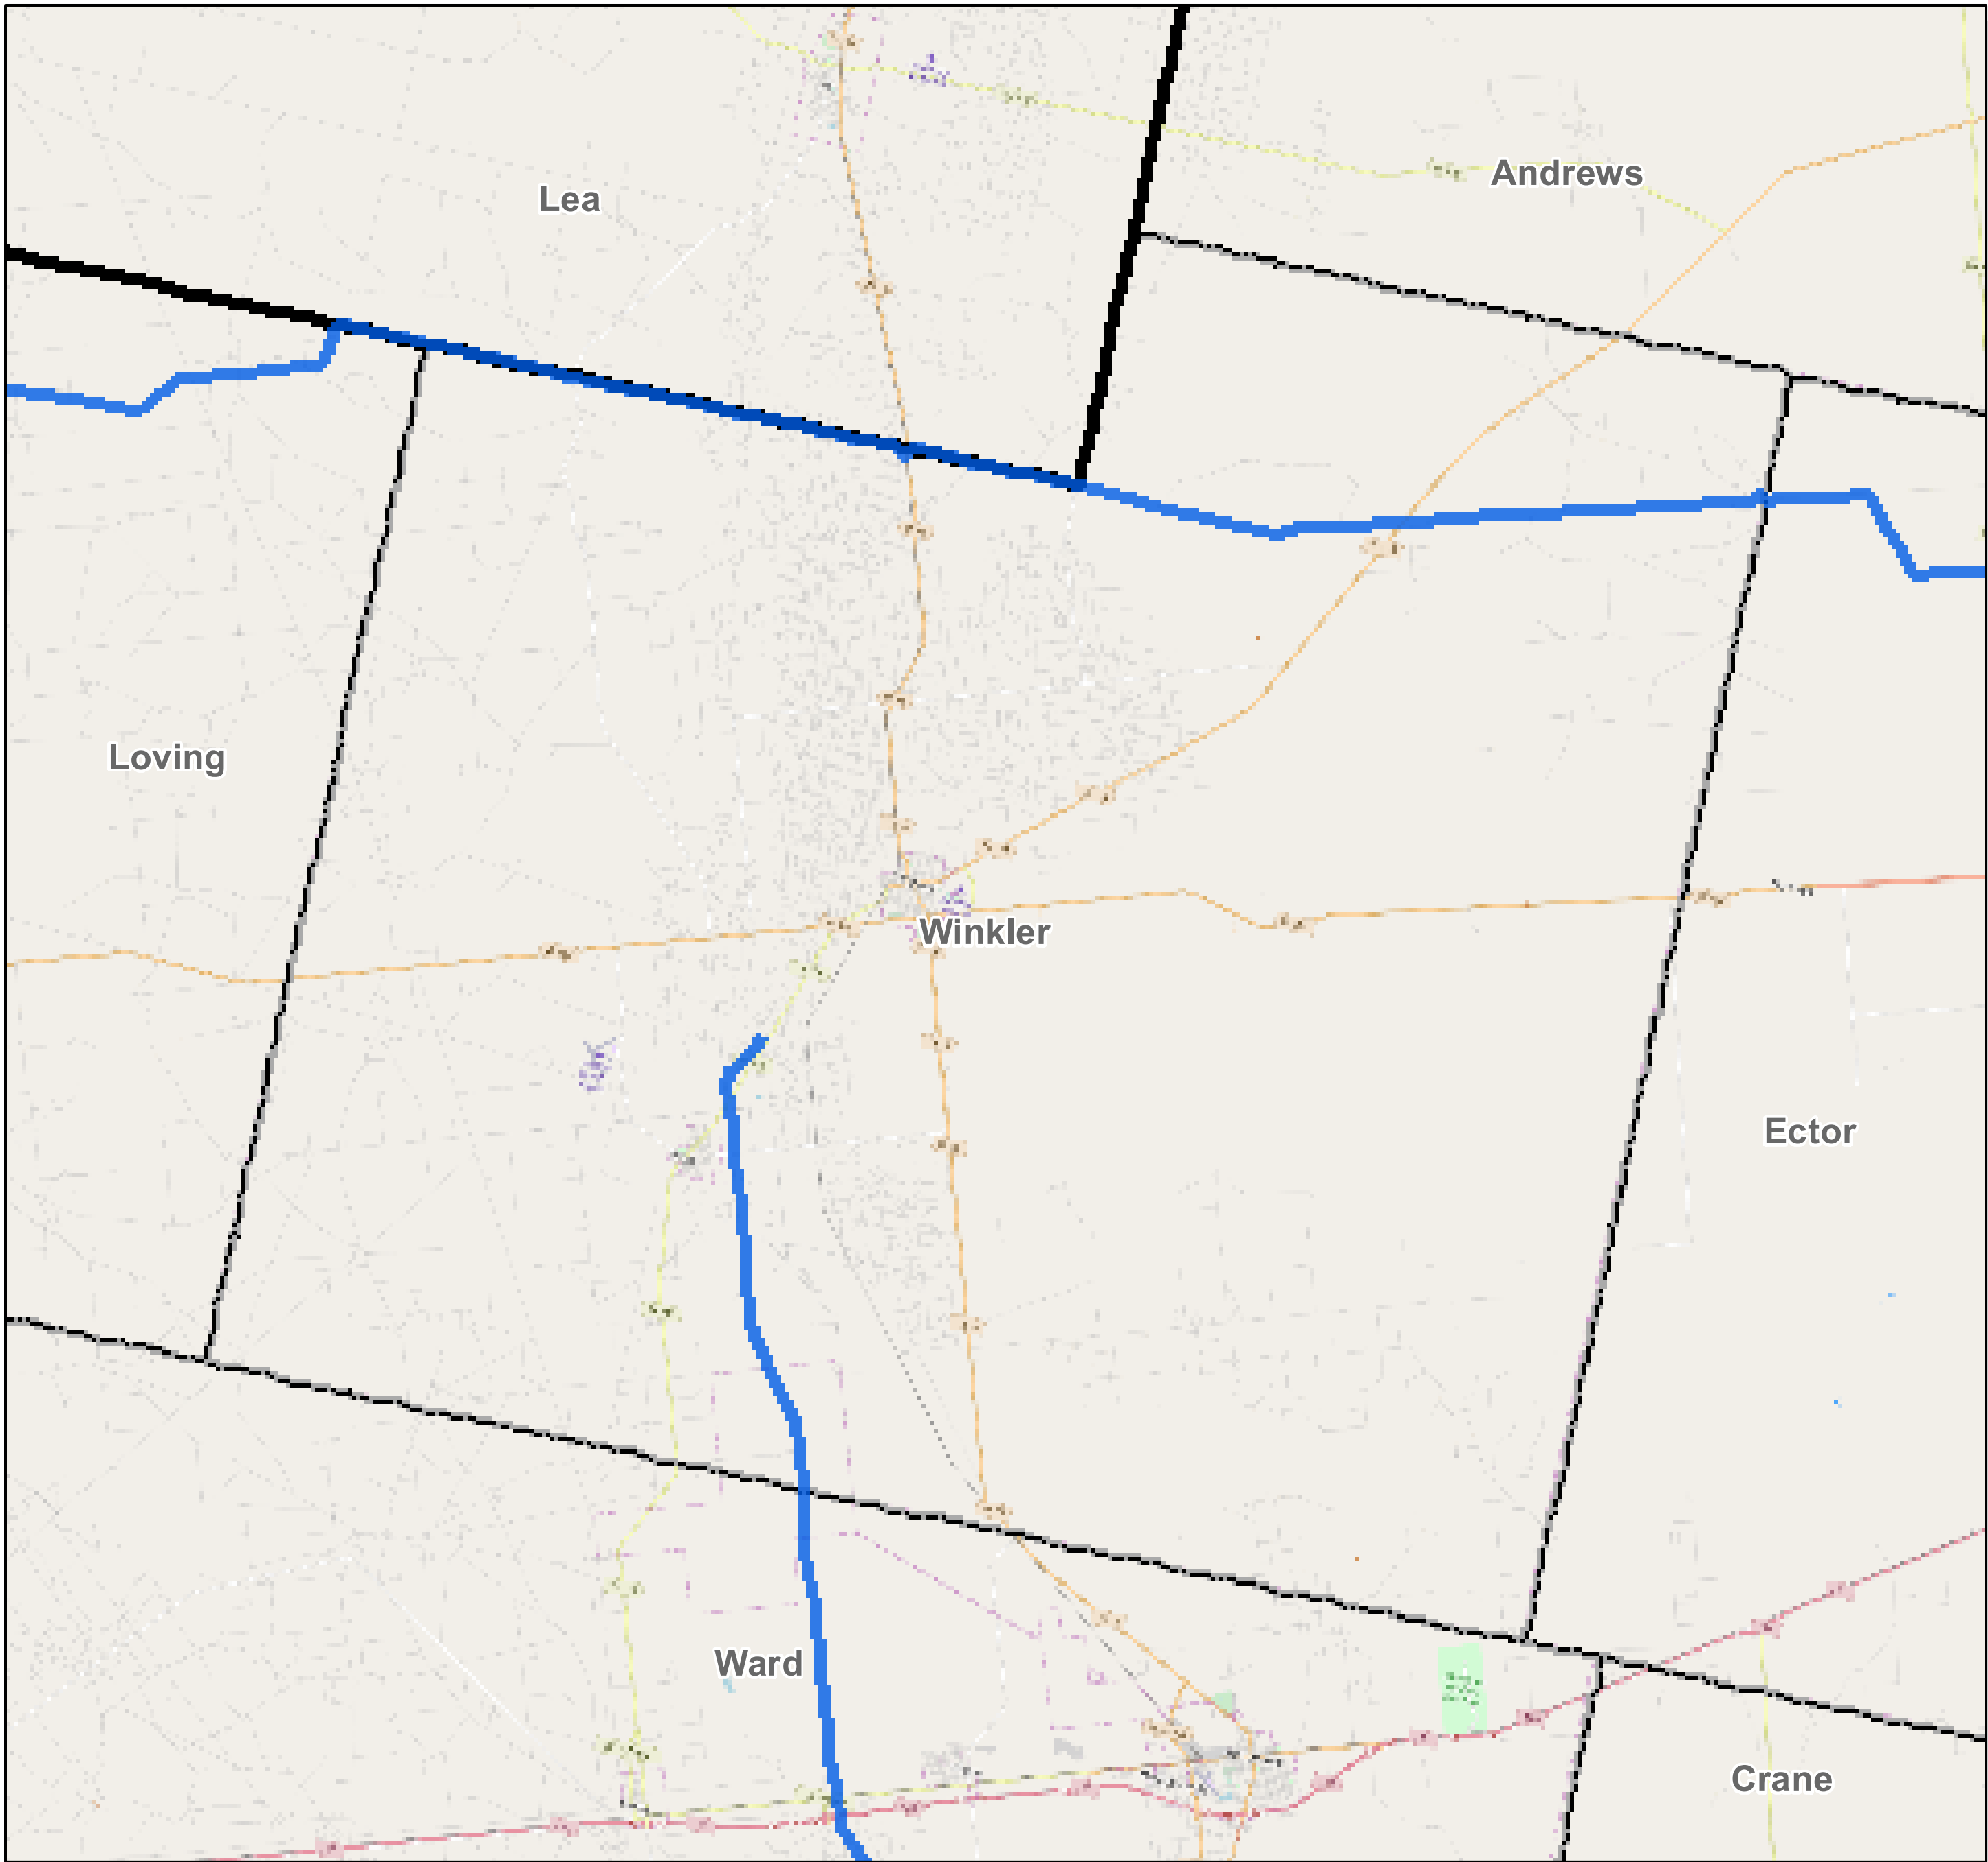

County: Winkler, Texas

BUCKEYE PARTNERS, L.P.

For more detailed pipeline information see the NPMS public viewer at: www.npms.phmsa.dot.gov

1 in = 3.22 miles

Legend

- Buckeye Pipelines (2)
- Buckeye Facilities (0)
- State Boundaries
- County Boundaries

This map is not intended to be used to physically locate Buckeye's facilities. Facilities and other features are not to scale. Before conducting any excavation activities, you must first call your state One Call System to have all underground facilities physically located.