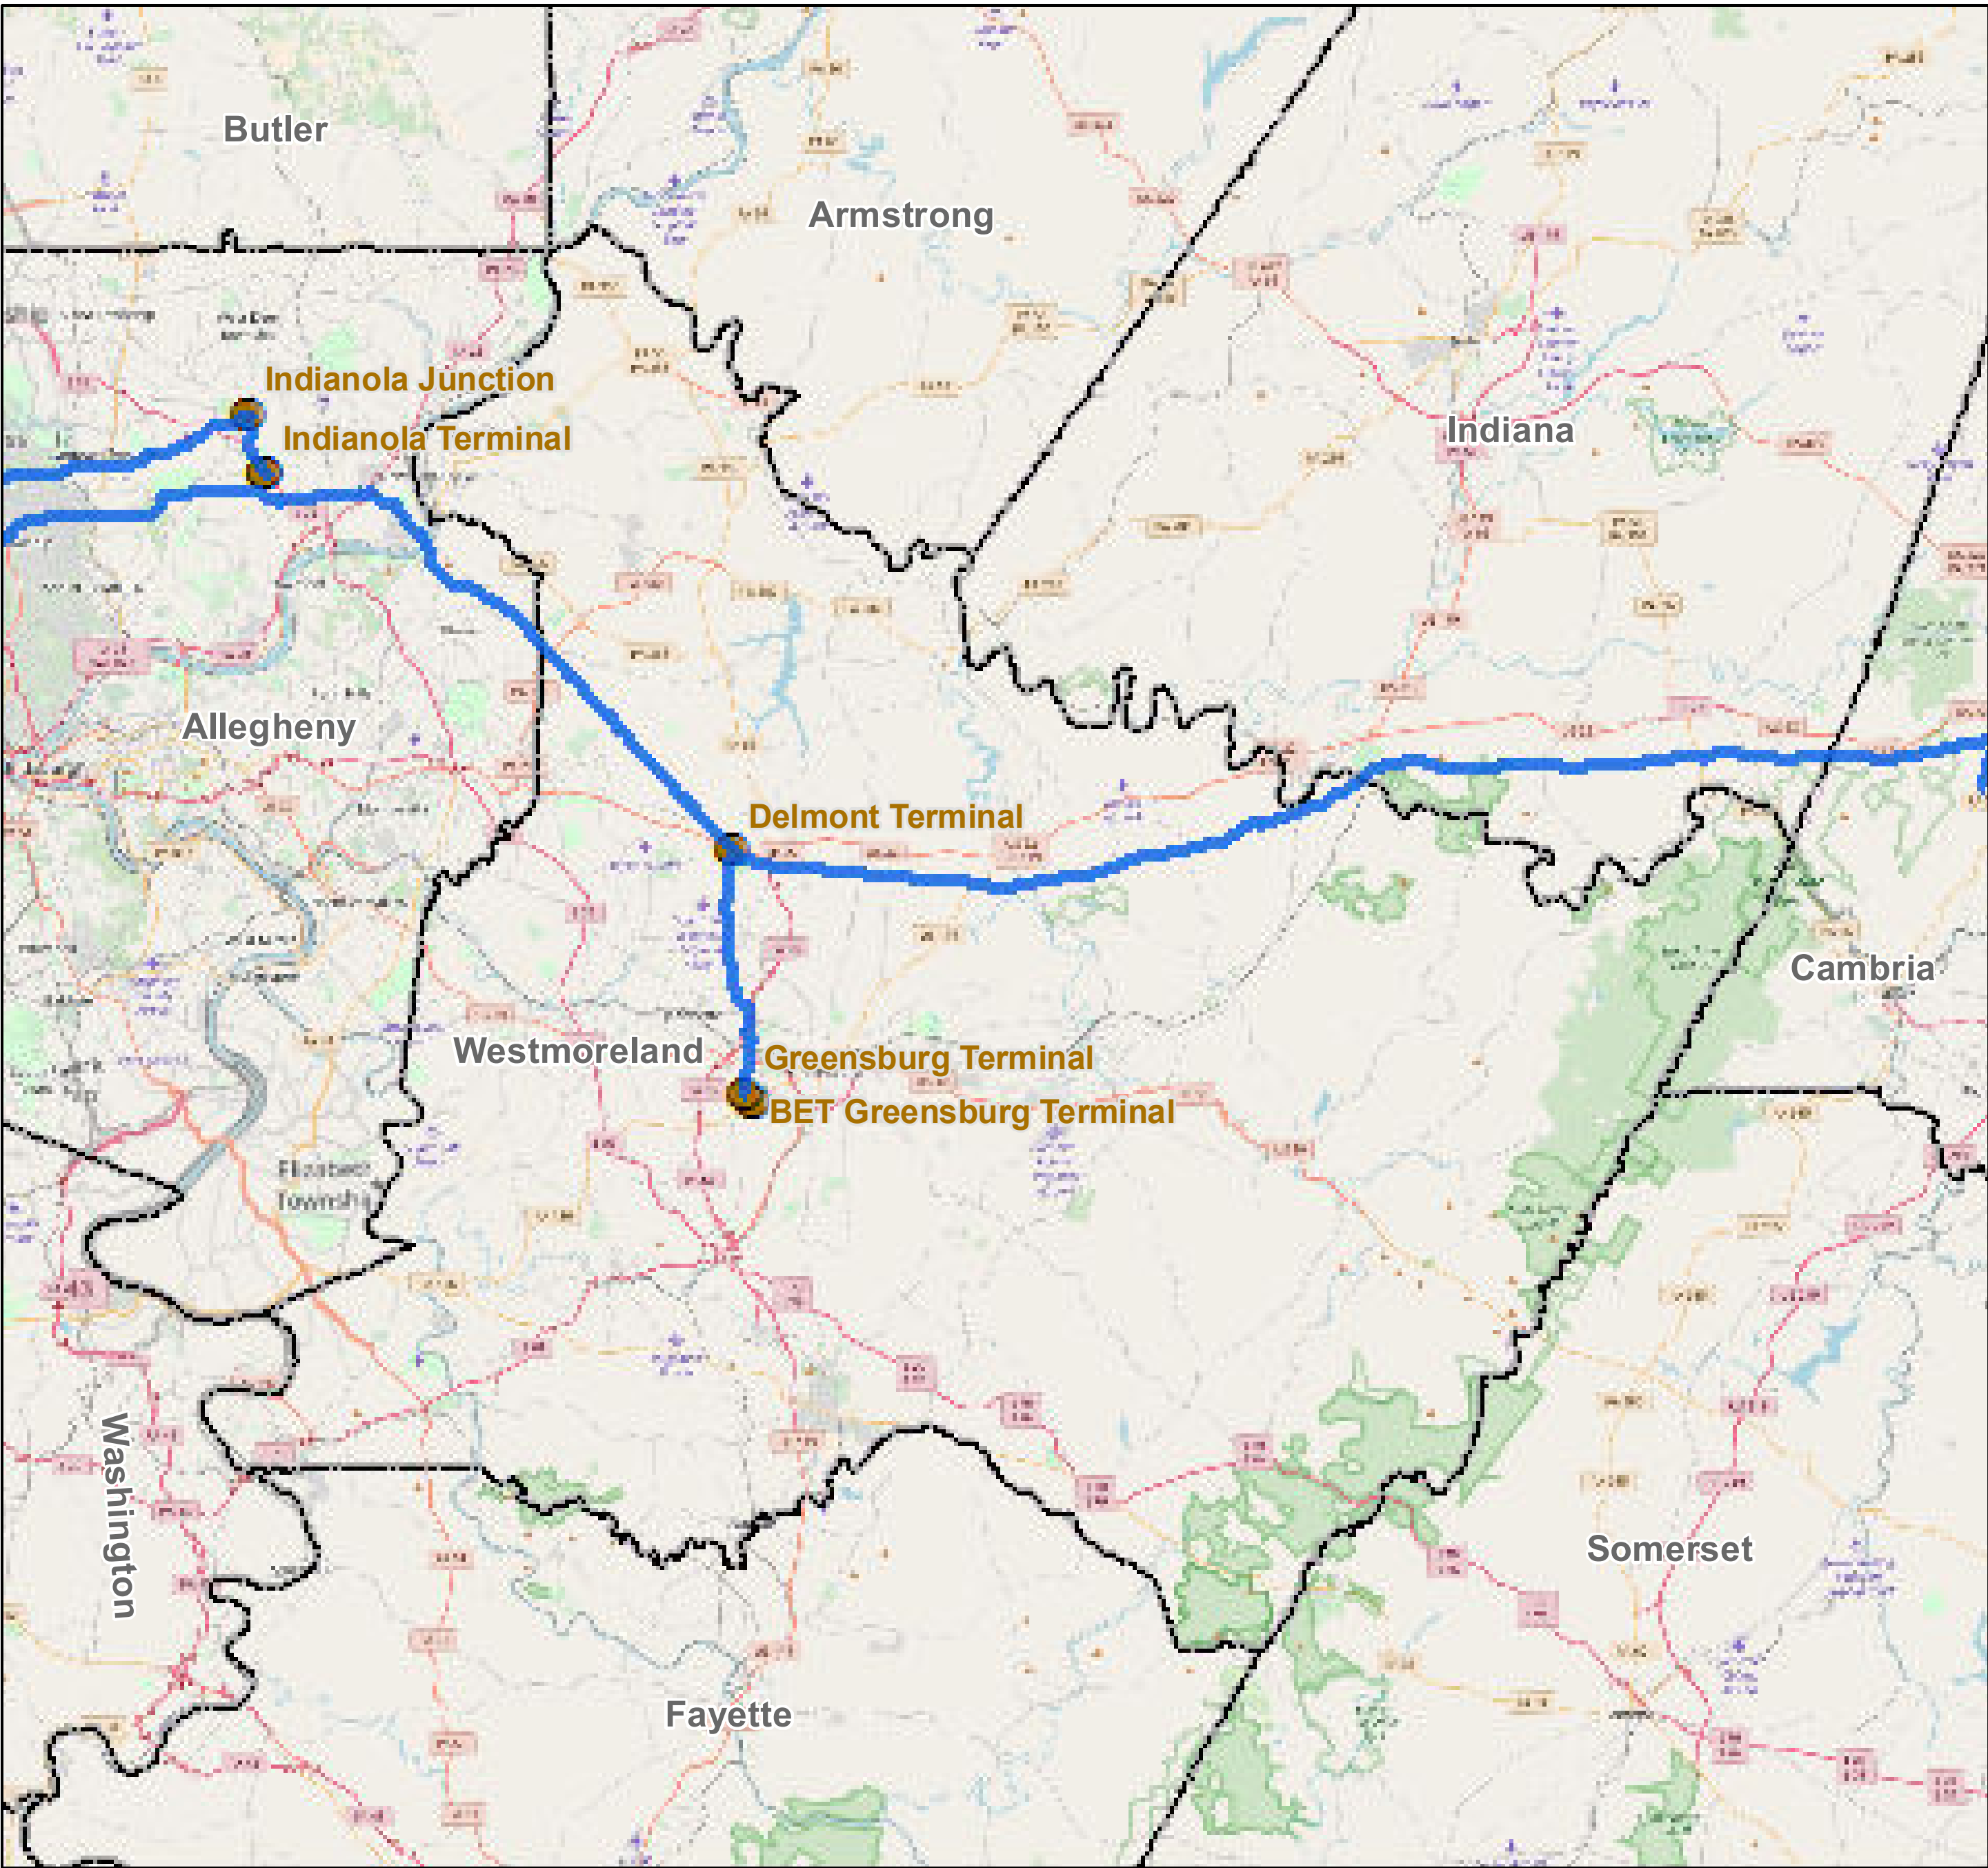

County: Westmoreland, Pennsylvania

BUCKEYE PARTNERS, L.P.

For more detailed pipeline information see the NPMS public viewer at: www.npms.phmsa.dot.gov

1 in = 4.07 miles

Legend

-  Buckeye Pipelines (5)
-  Buckeye Facilities (3)
-  State Boundaries
-  County Boundaries

This map is not intended to be used to physically locate Buckeye's facilities. Facilities and other features are not to scale. Before conducting any excavation activities, you must first call your state One Call System to have all underground facilities physically located.