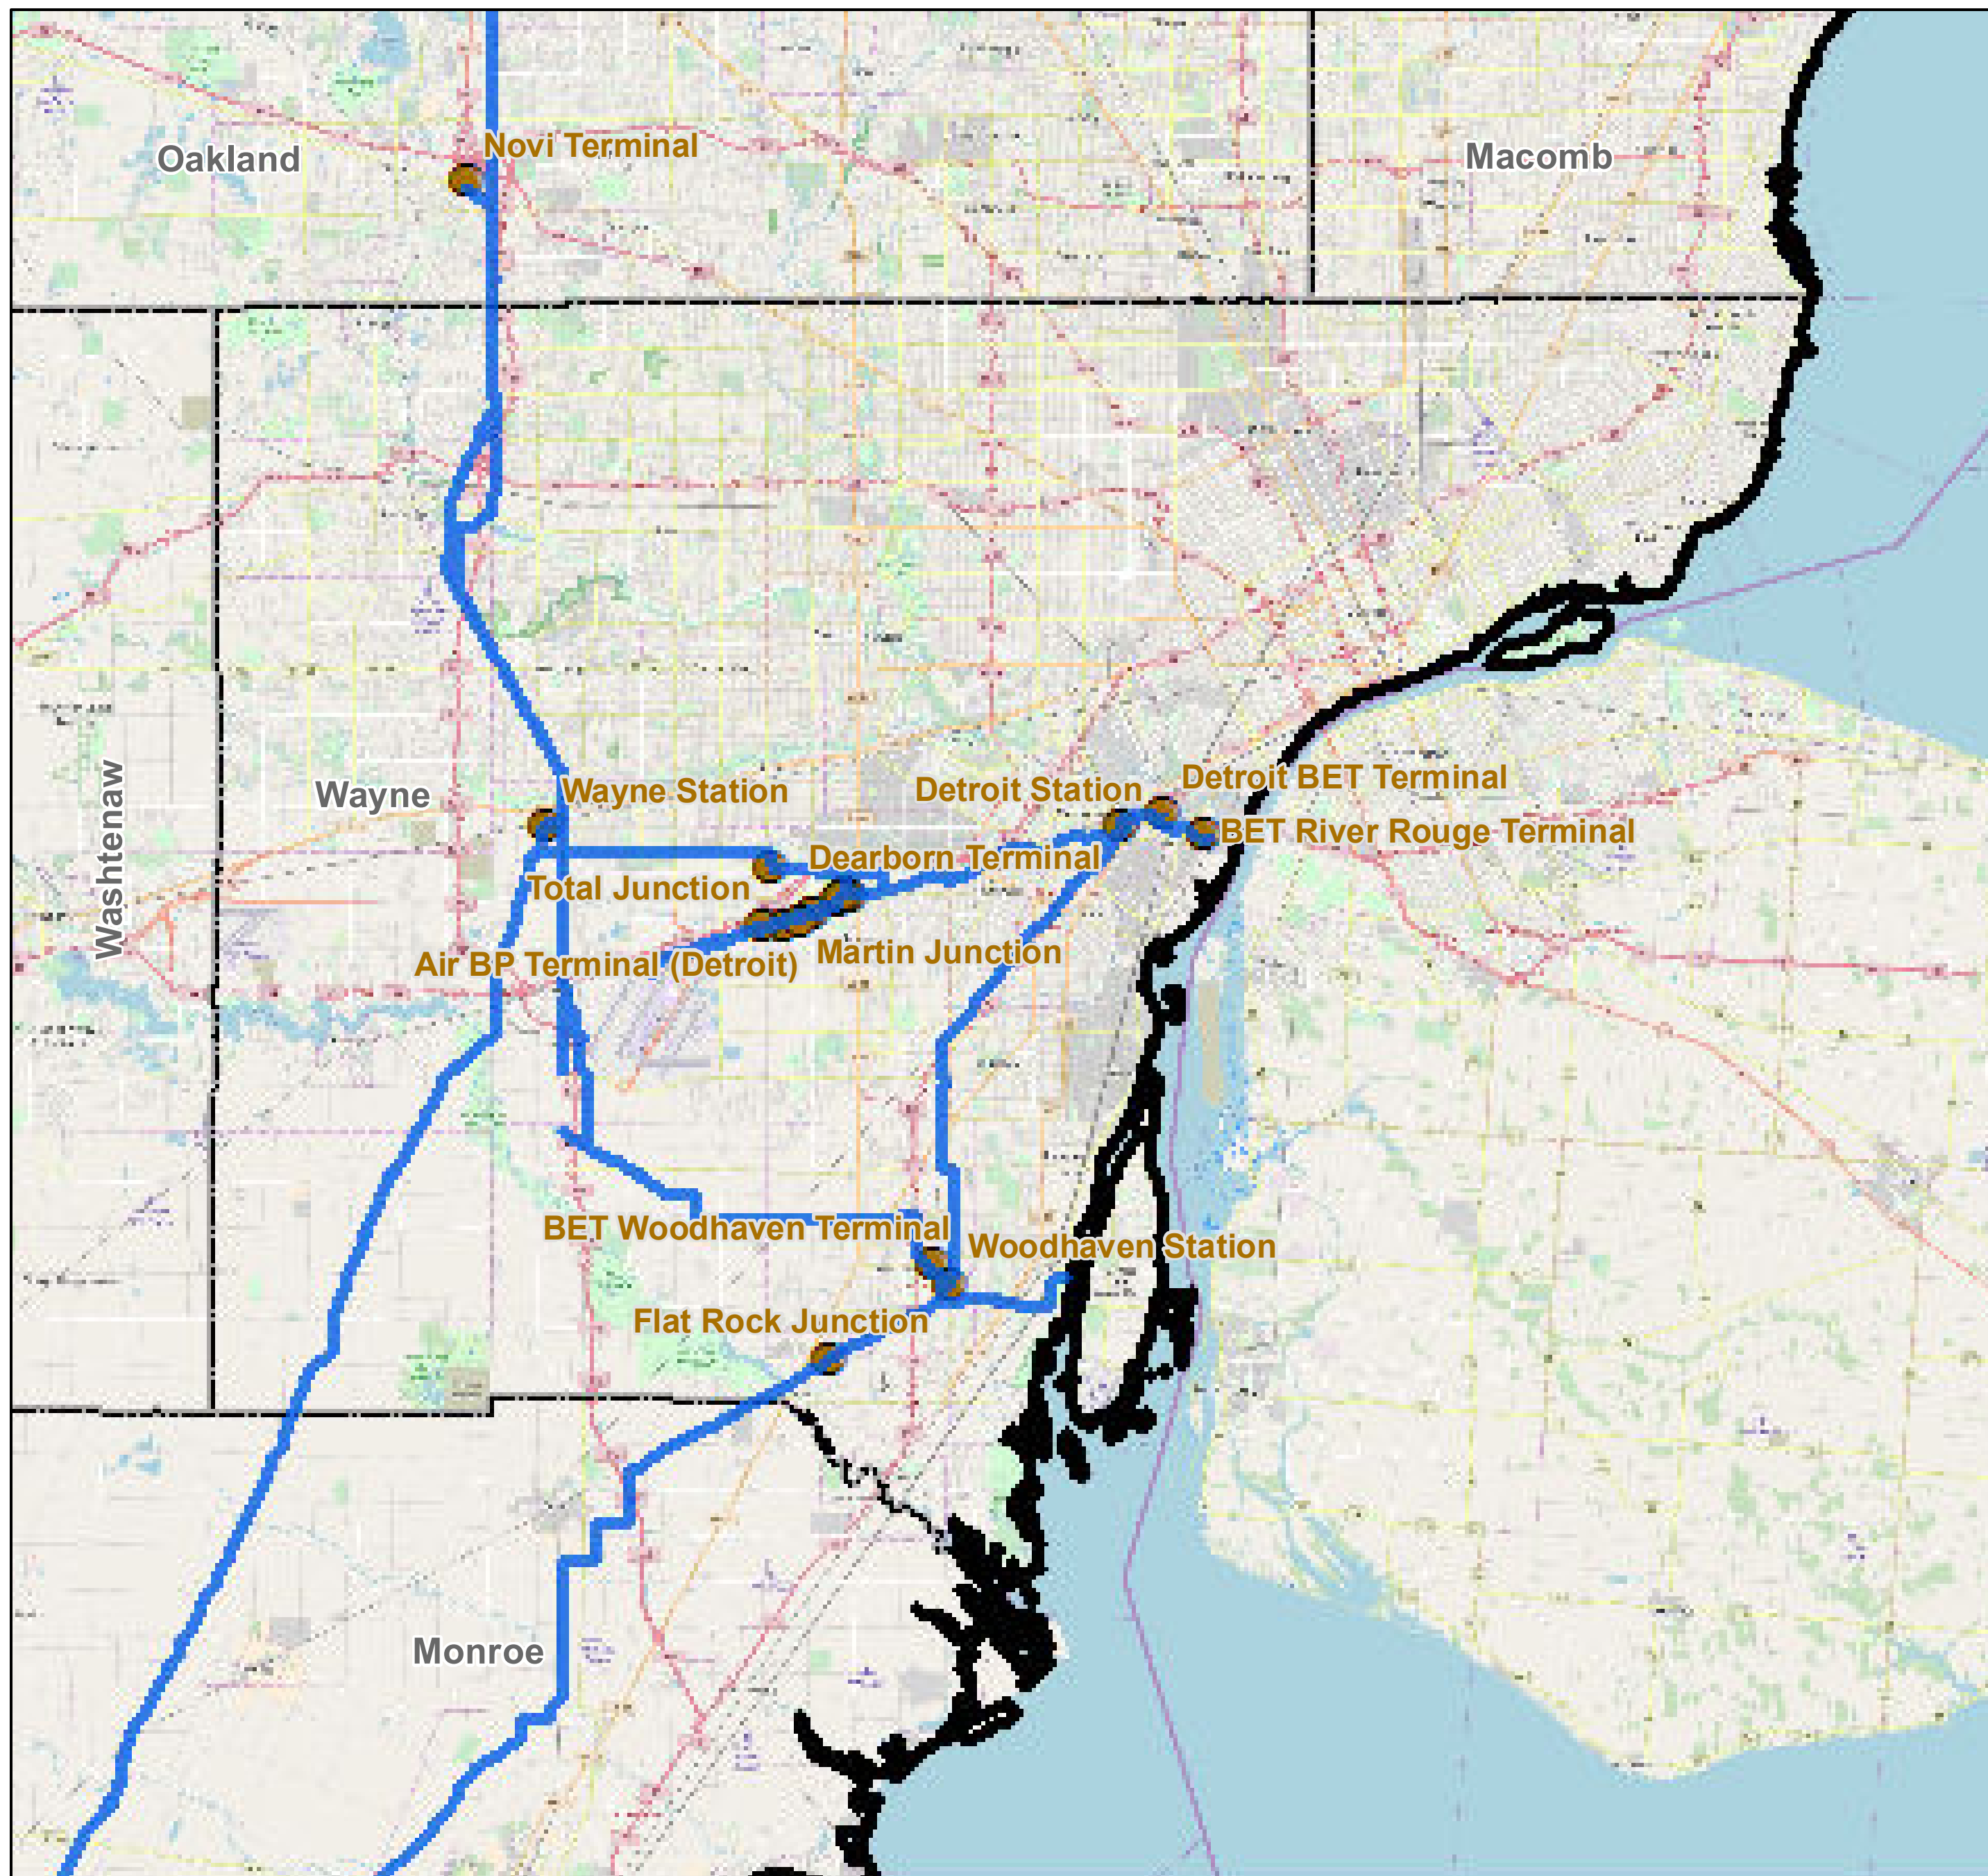

County: Wayne, Michigan

BUCKEYE PARTNERS, L.P.

For more detailed pipeline information see the NPMS public viewer at:
www.npms.phmsa.dot.gov

1 in = 2.91 miles

Legend

-  Buckeye Pipelines (37)
-  Buckeye Facilities (16)
-  State Boundaries
-  County Boundaries

This map is not intended to be used to physically locate Buckeye's facilities. Facilities and other features are not to scale. Before conducting any excavation activities, you must first call your state One Call System to have all underground facilities physically located.