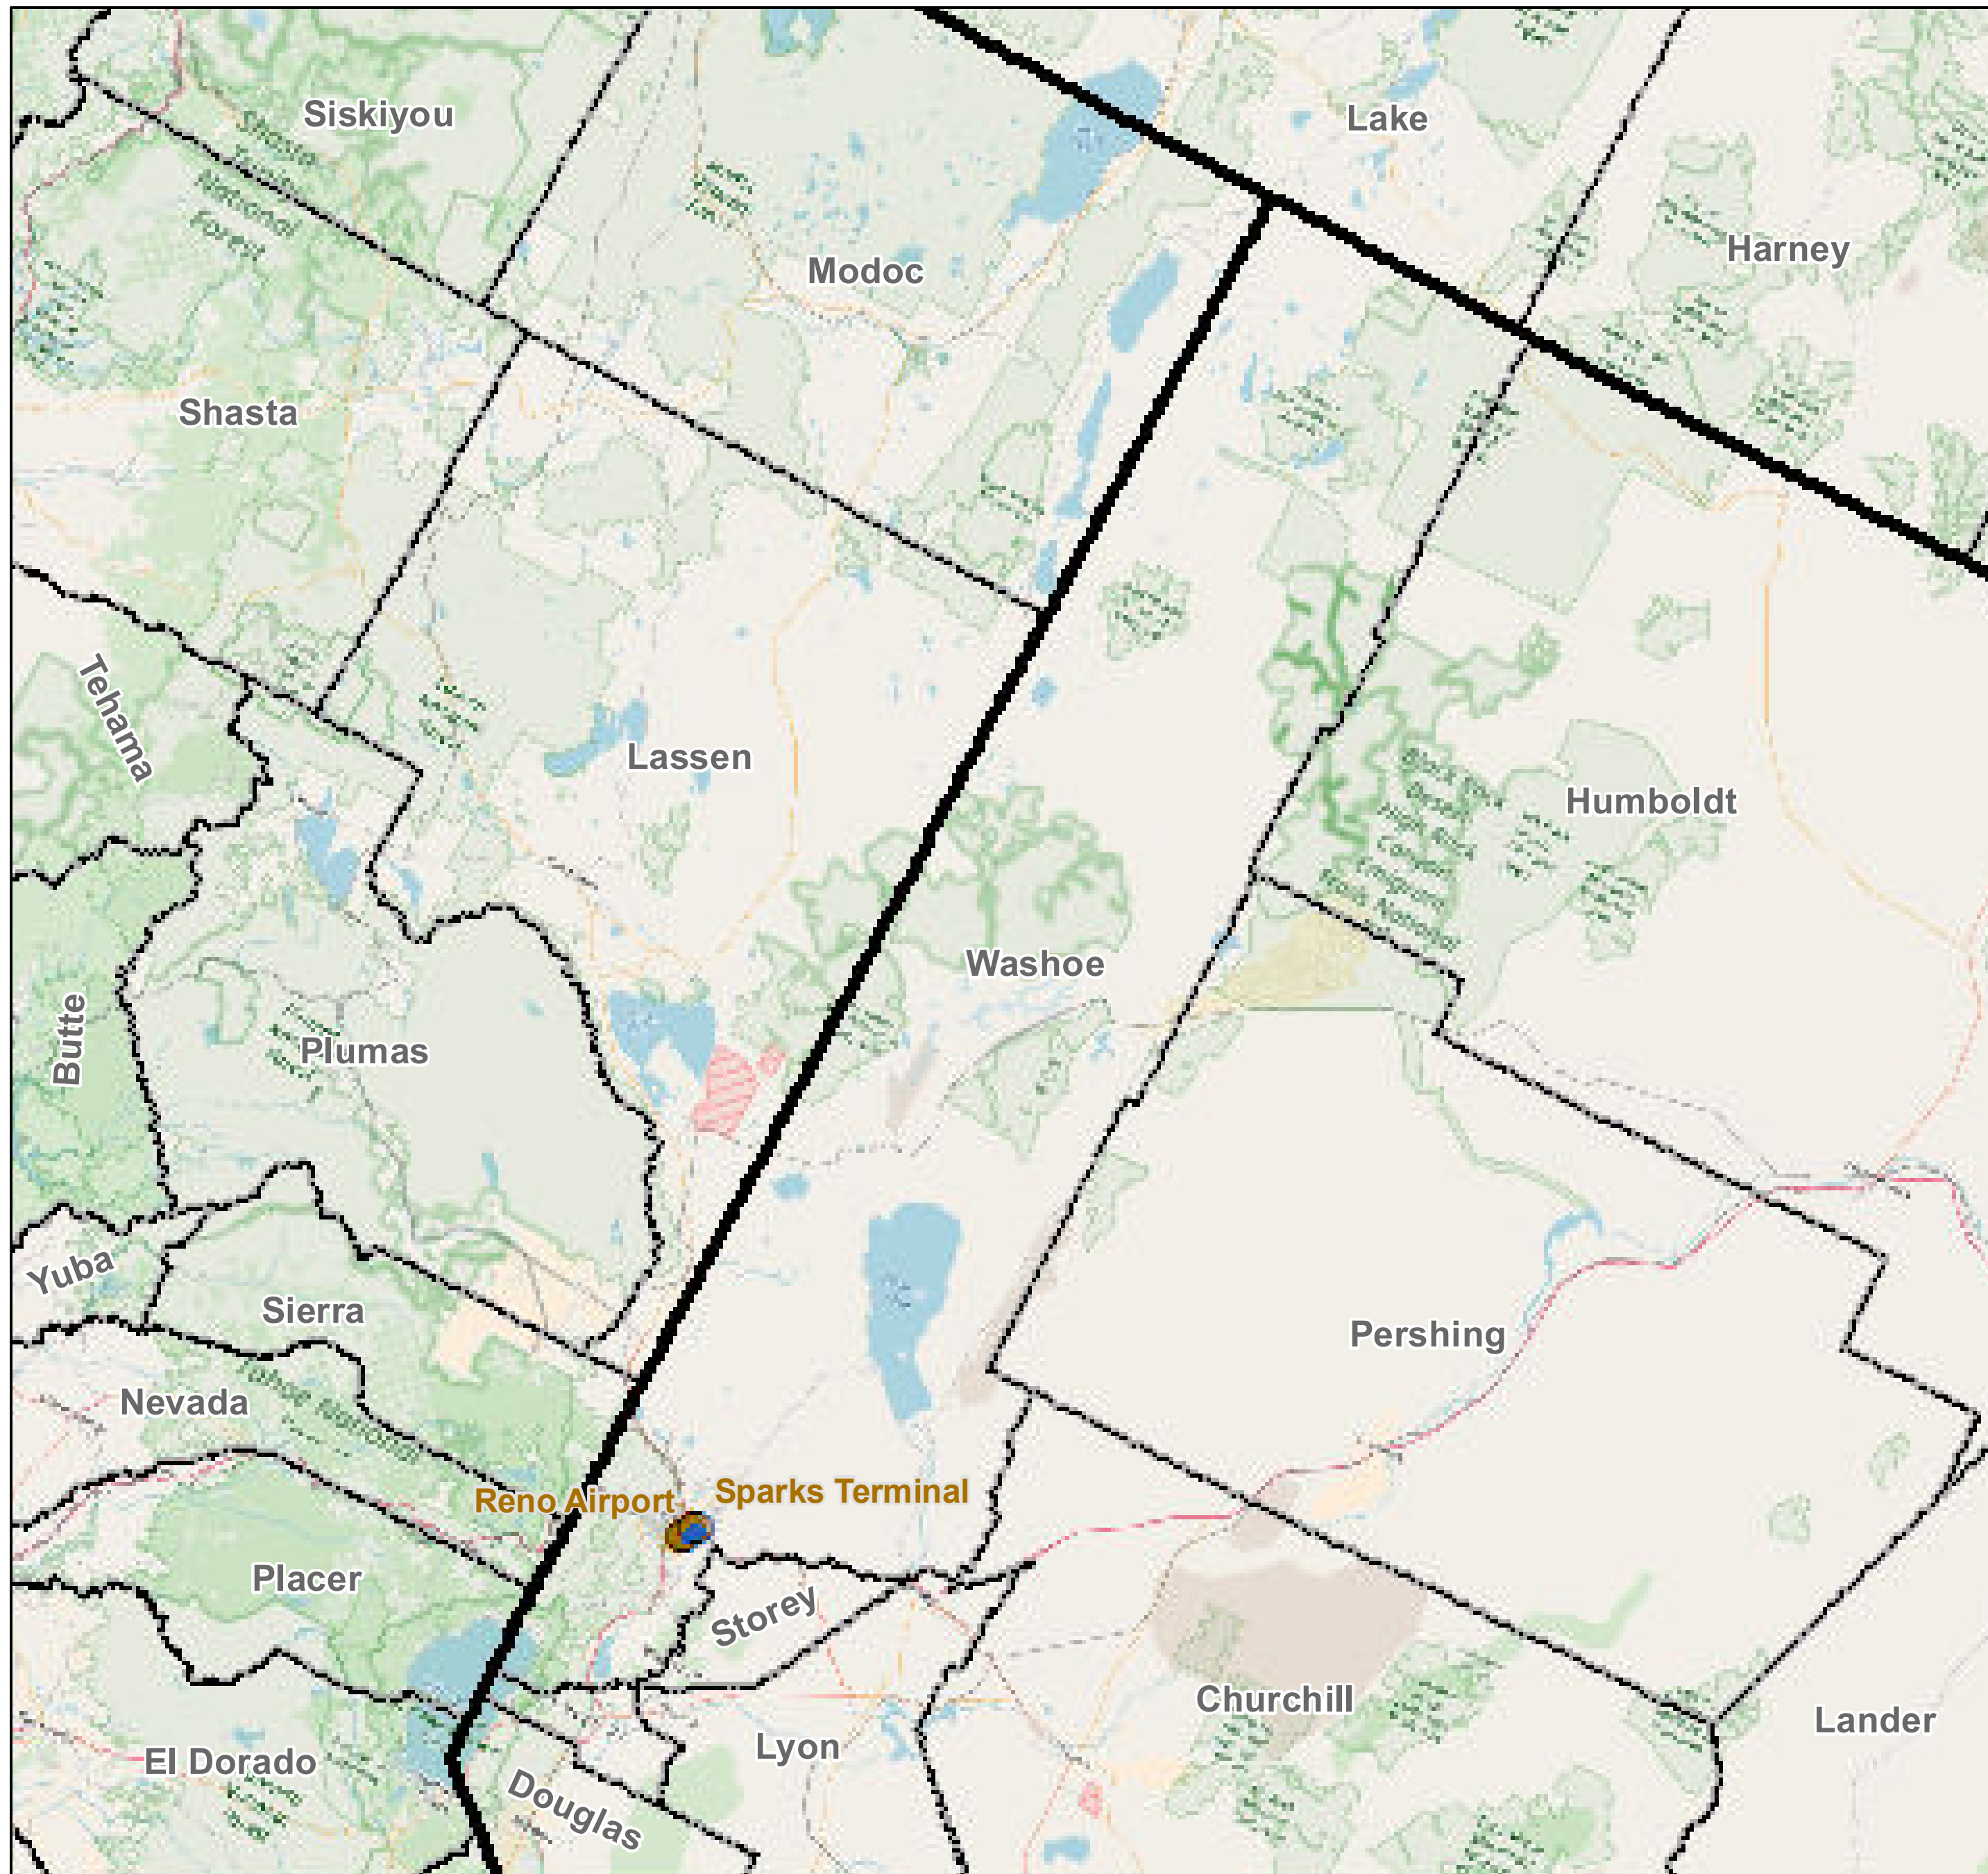

County: Washoe, Nevada

BUCKEYE PARTNERS, L.P.

For more detailed pipeline information see the NPMS public viewer at:
www.npms.phmsa.dot.gov

1 in = 17.80 miles

Legend

-  Buckeye Pipelines (1)
-  Buckeye Facilities (2)
-  State Boundaries
-  County Boundaries

This map is not intended to be used to physically locate Buckeye's facilities. Facilities and other features are not to scale. Before conducting any excavation activities, you must first call your state One Call System to have all underground facilities physically located.