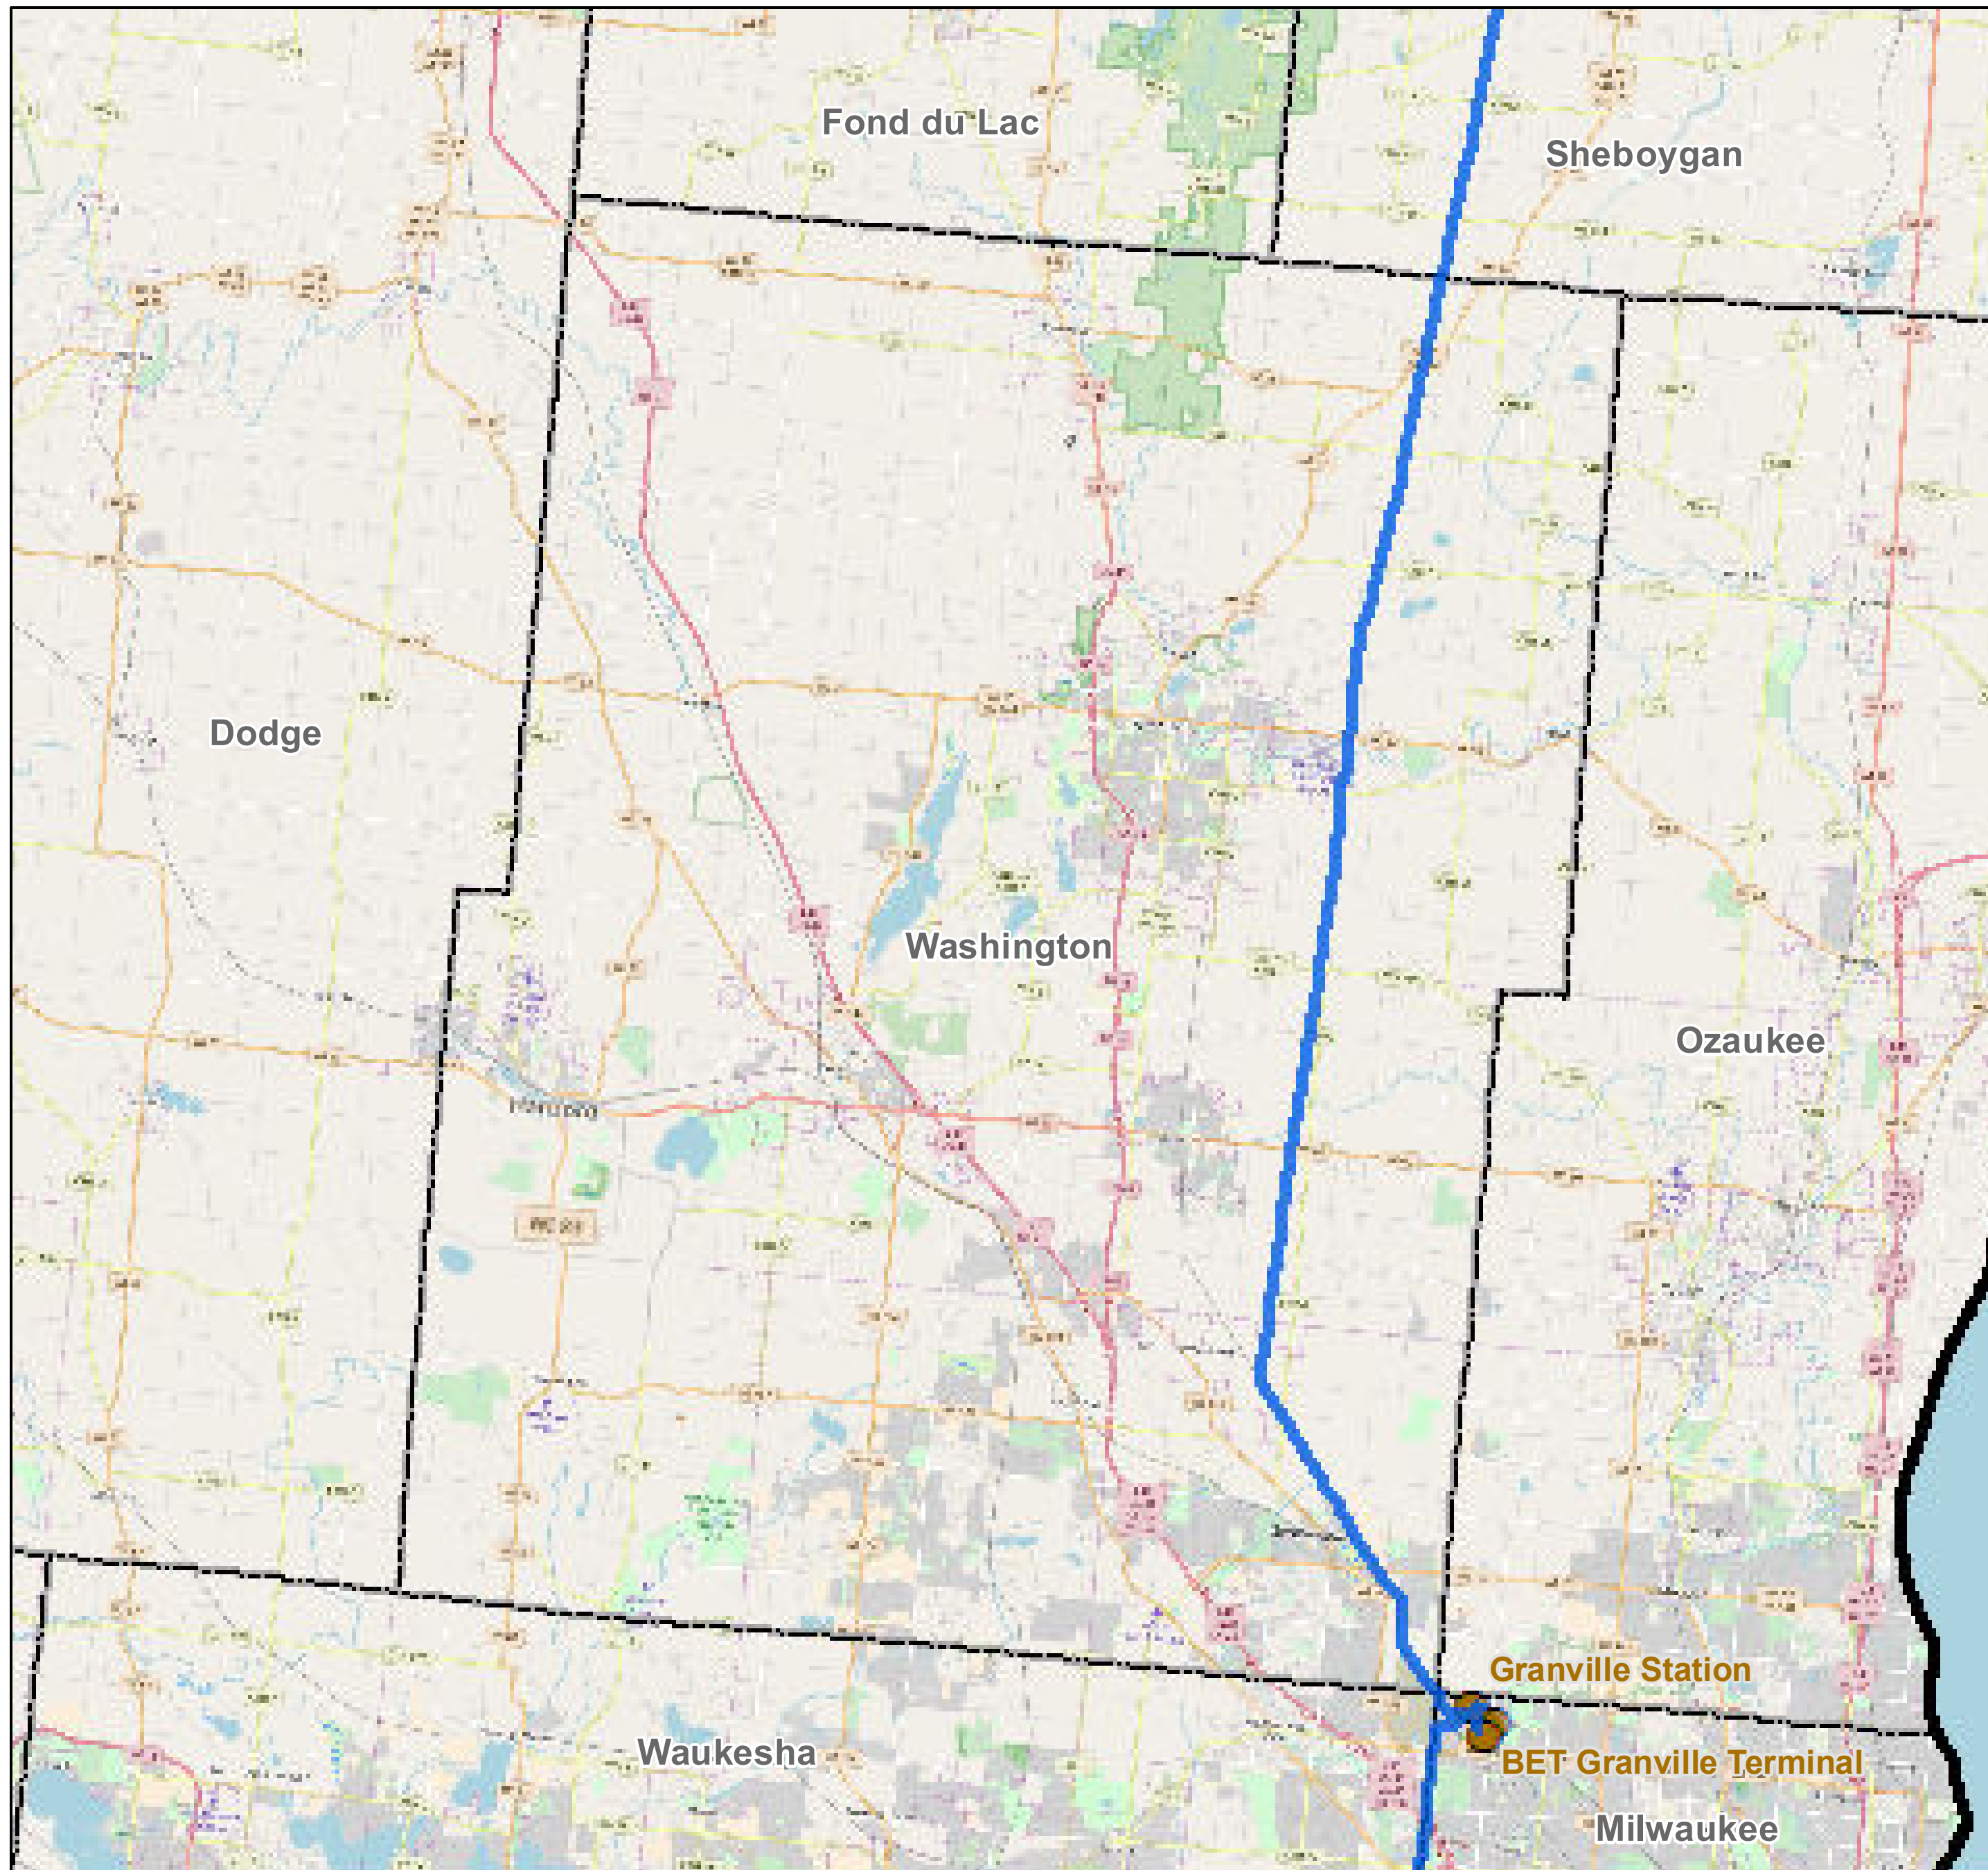

# County: Washington, Wisconsin

**BUCKEYE PARTNERS, L.P.**

For more detailed pipeline information see the NPMS public viewer at: [www.npms.phmsa.dot.gov](http://www.npms.phmsa.dot.gov)

1 in = 2.29 miles

## Legend

-  Buckeye Pipelines (1)
-  Buckeye Facilities (0)
-  State Boundaries
-  County Boundaries

This map is not intended to be used to physically locate Buckeye's facilities. Facilities and other features are not to scale. Before conducting any excavation activities, you must first call your state One Call System to have all underground facilities physically located.