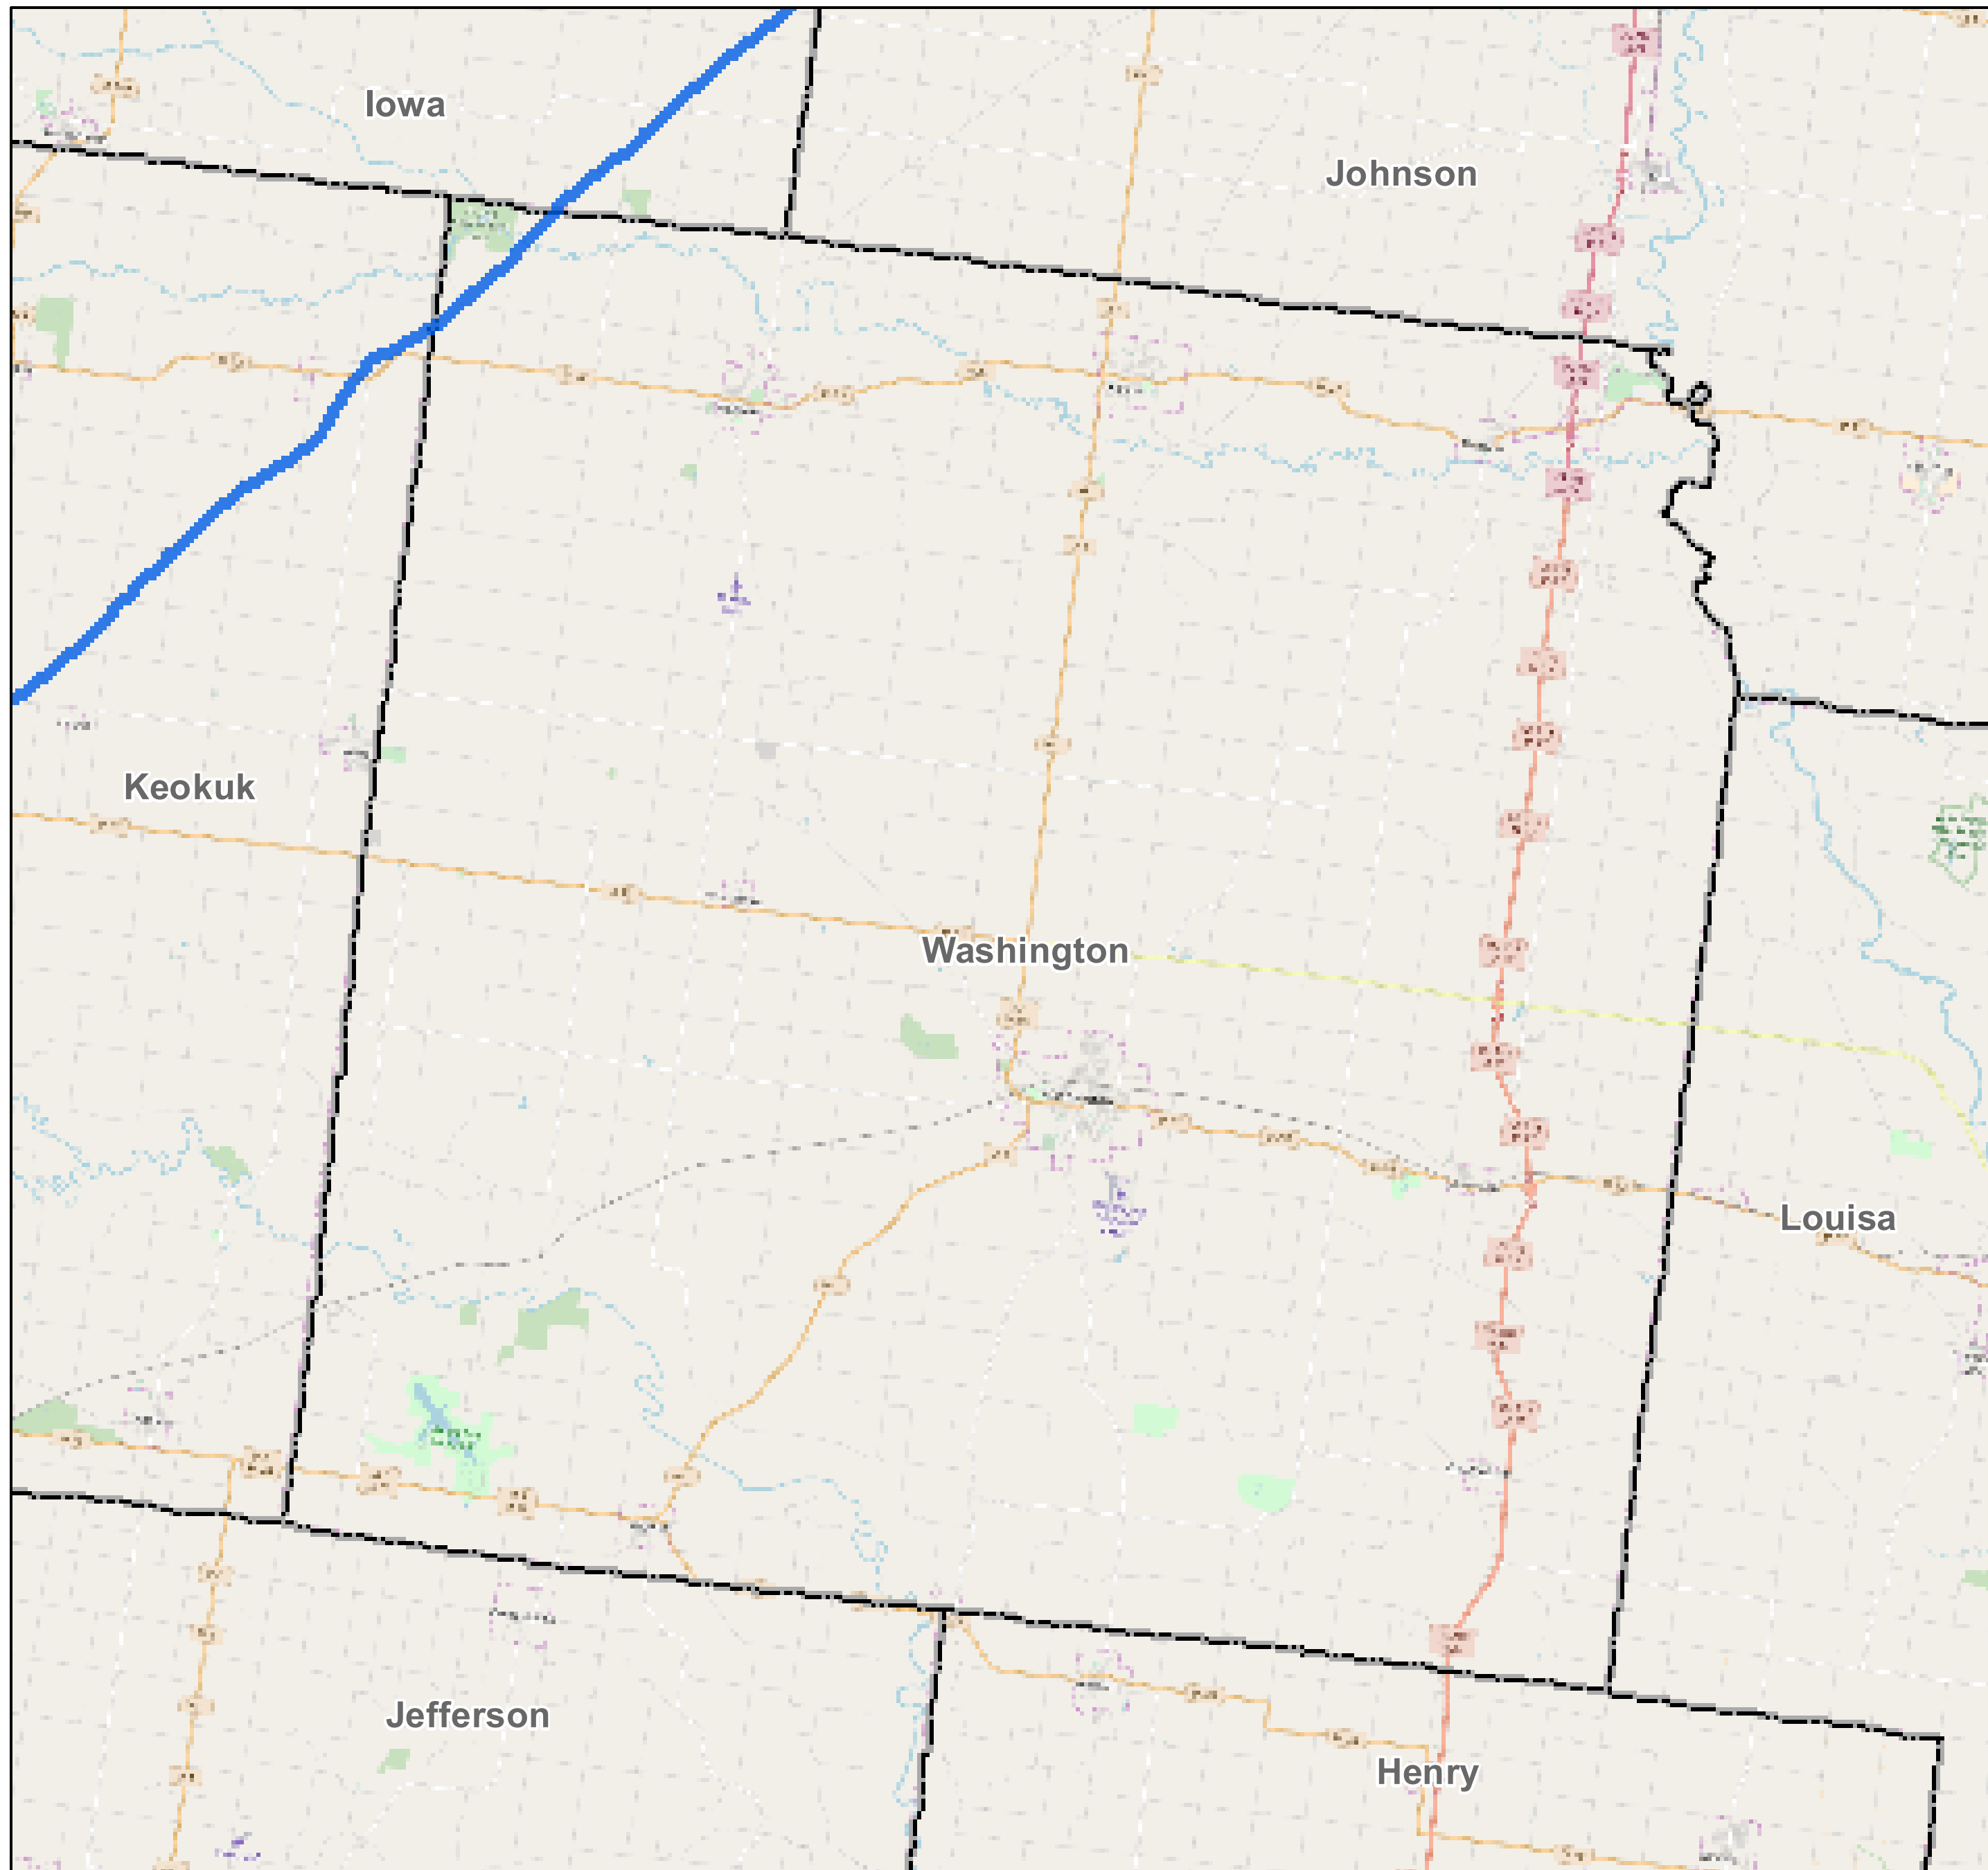

County: Washington, Iowa

BUCKEYE PARTNERS, L.P.

For more detailed pipeline information see the NPMS public viewer at: www.npms.phmsa.dot.gov

1 in = 2.41 miles

Legend

-  Buckeye Pipelines (1)
-  Buckeye Facilities (0)
-  State Boundaries
-  County Boundaries

This map is not intended to be used to physically locate Buckeye's facilities. Facilities and other features are not to scale. Before conducting any excavation activities, you must first call your state One Call System to have all underground facilities physically located.