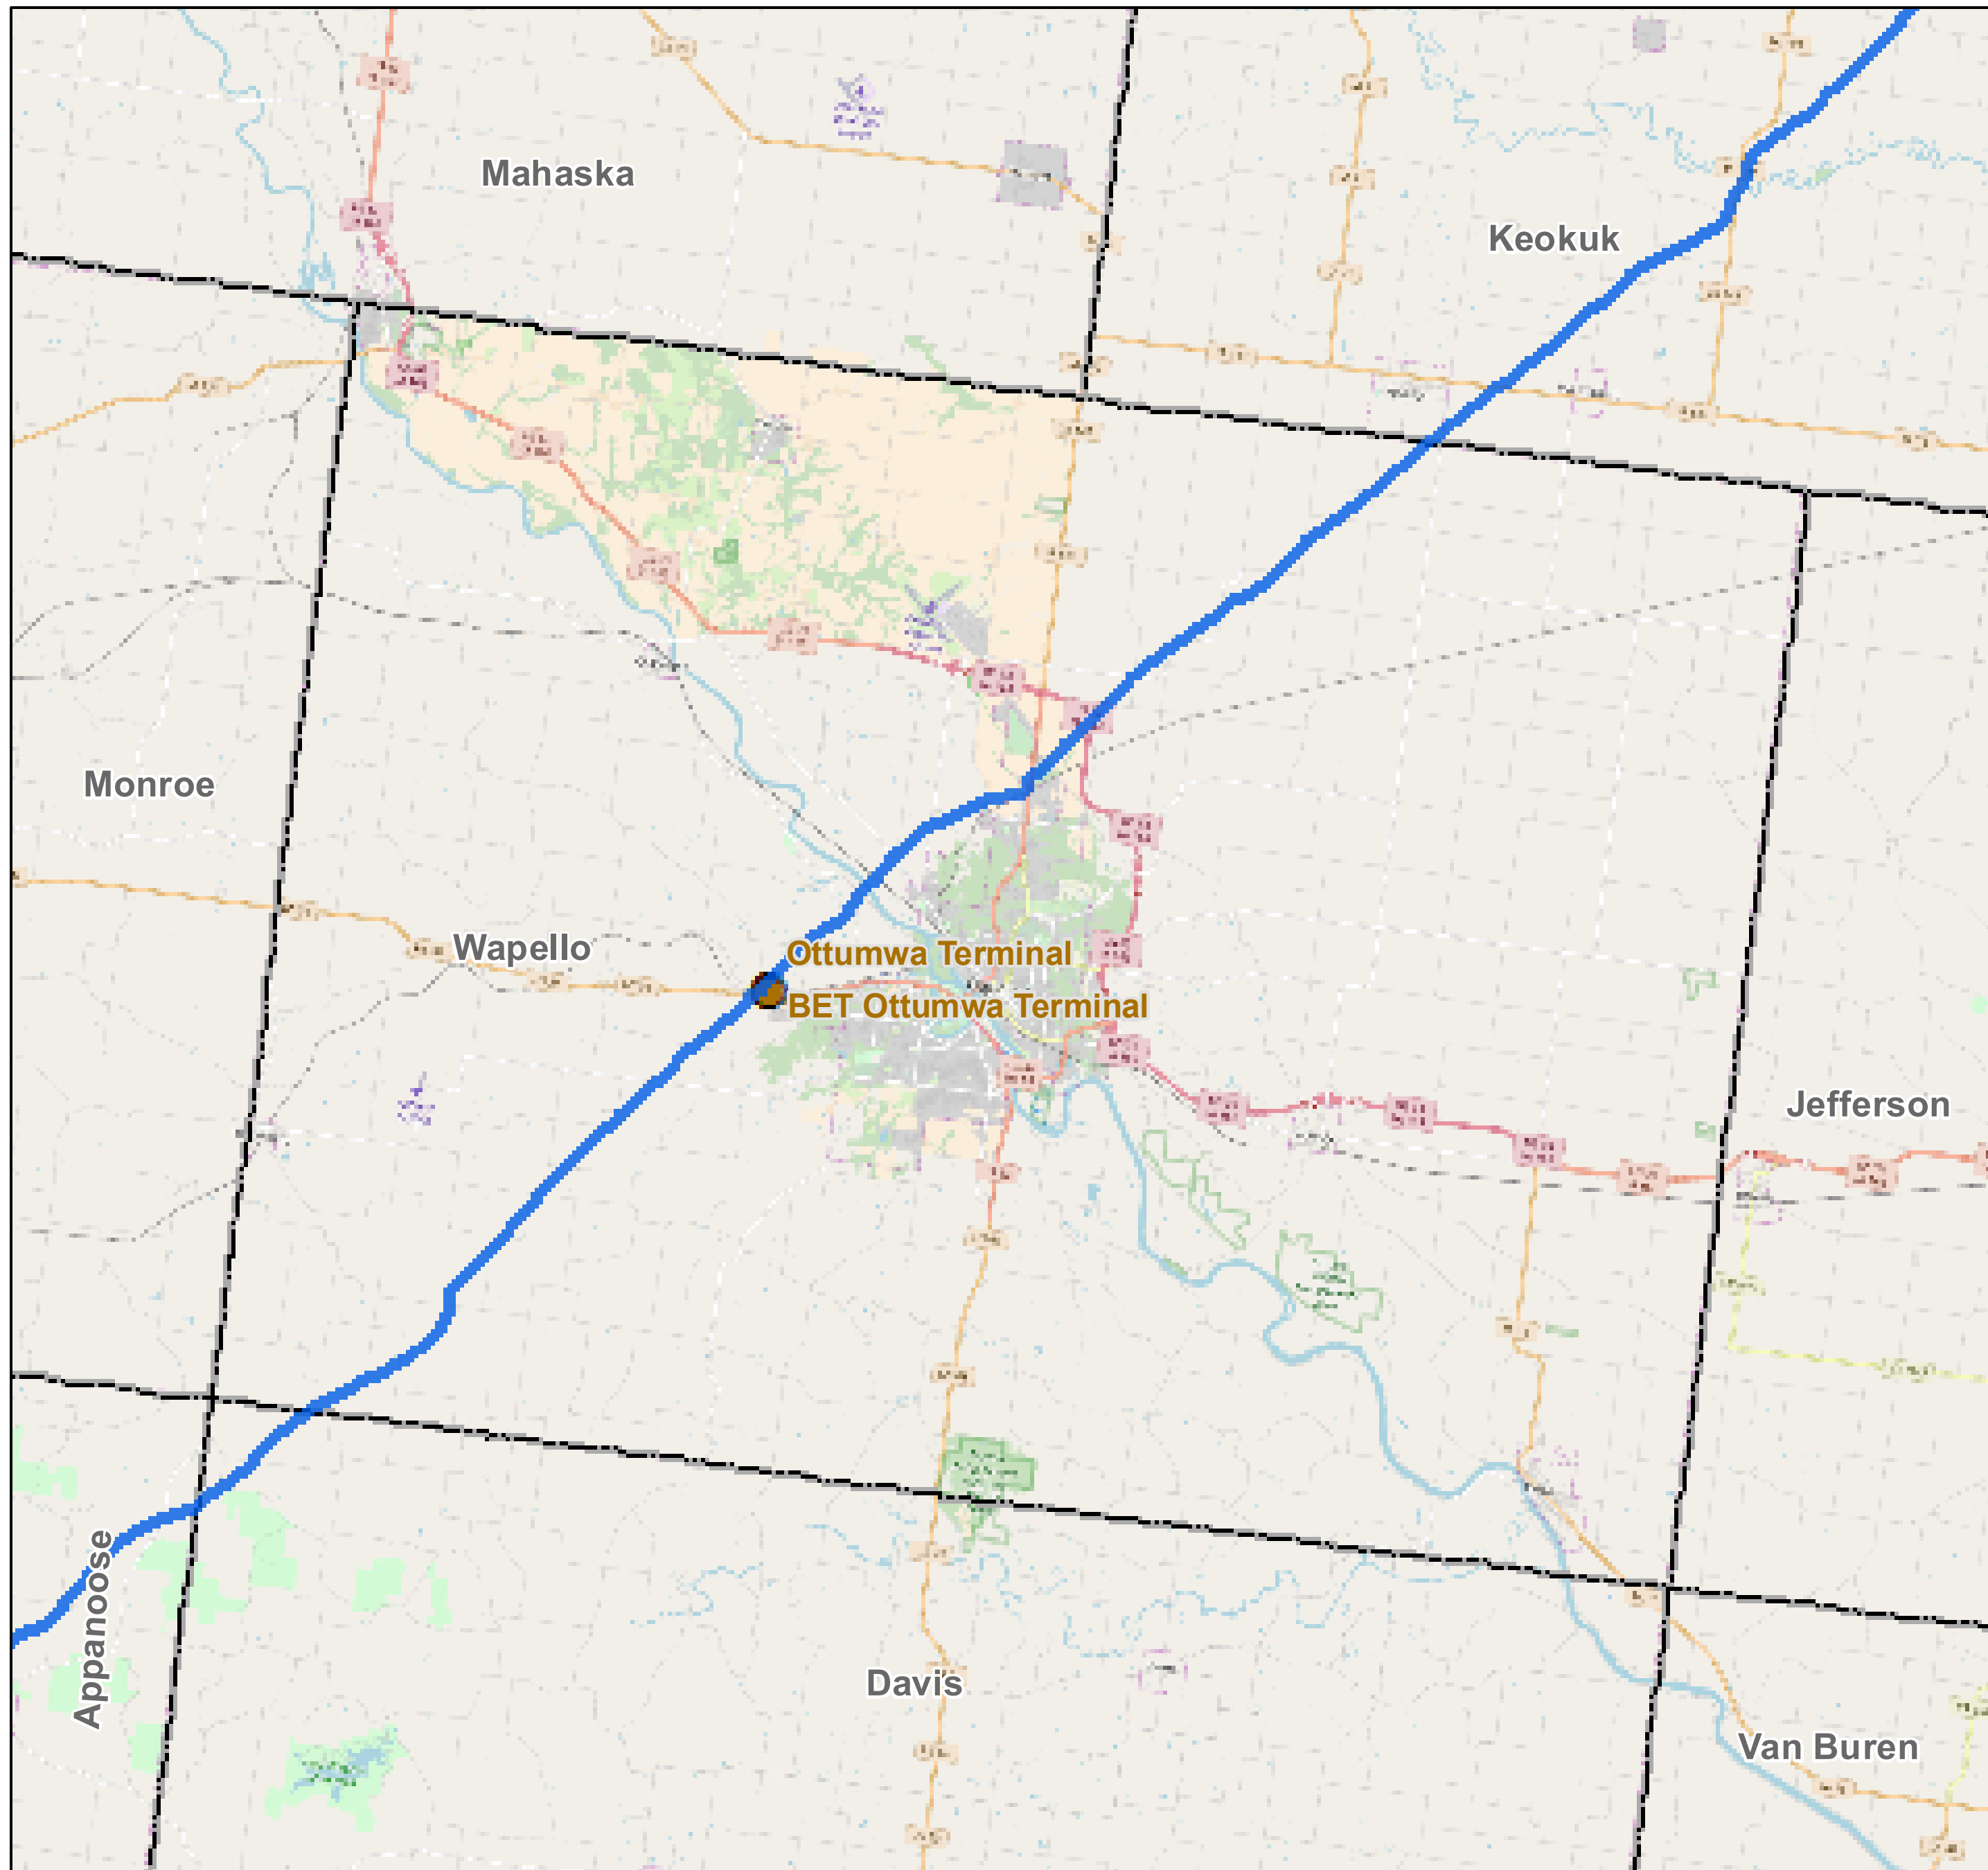

County: Wapello, Iowa

BUCKEYE PARTNERS, L.P.

For more detailed pipeline information see the NPMS public viewer at:
www.npms.phmsa.dot.gov

1 in = 2.20 miles

Legend

-  Buckeye Pipelines (3)
-  Buckeye Facilities (2)
-  State Boundaries
-  County Boundaries

This map is not intended to be used to physically locate Buckeye's facilities. Facilities and other features are not to scale. Before conducting any excavation activities, you must first call your state One Call System to have all underground facilities physically located.