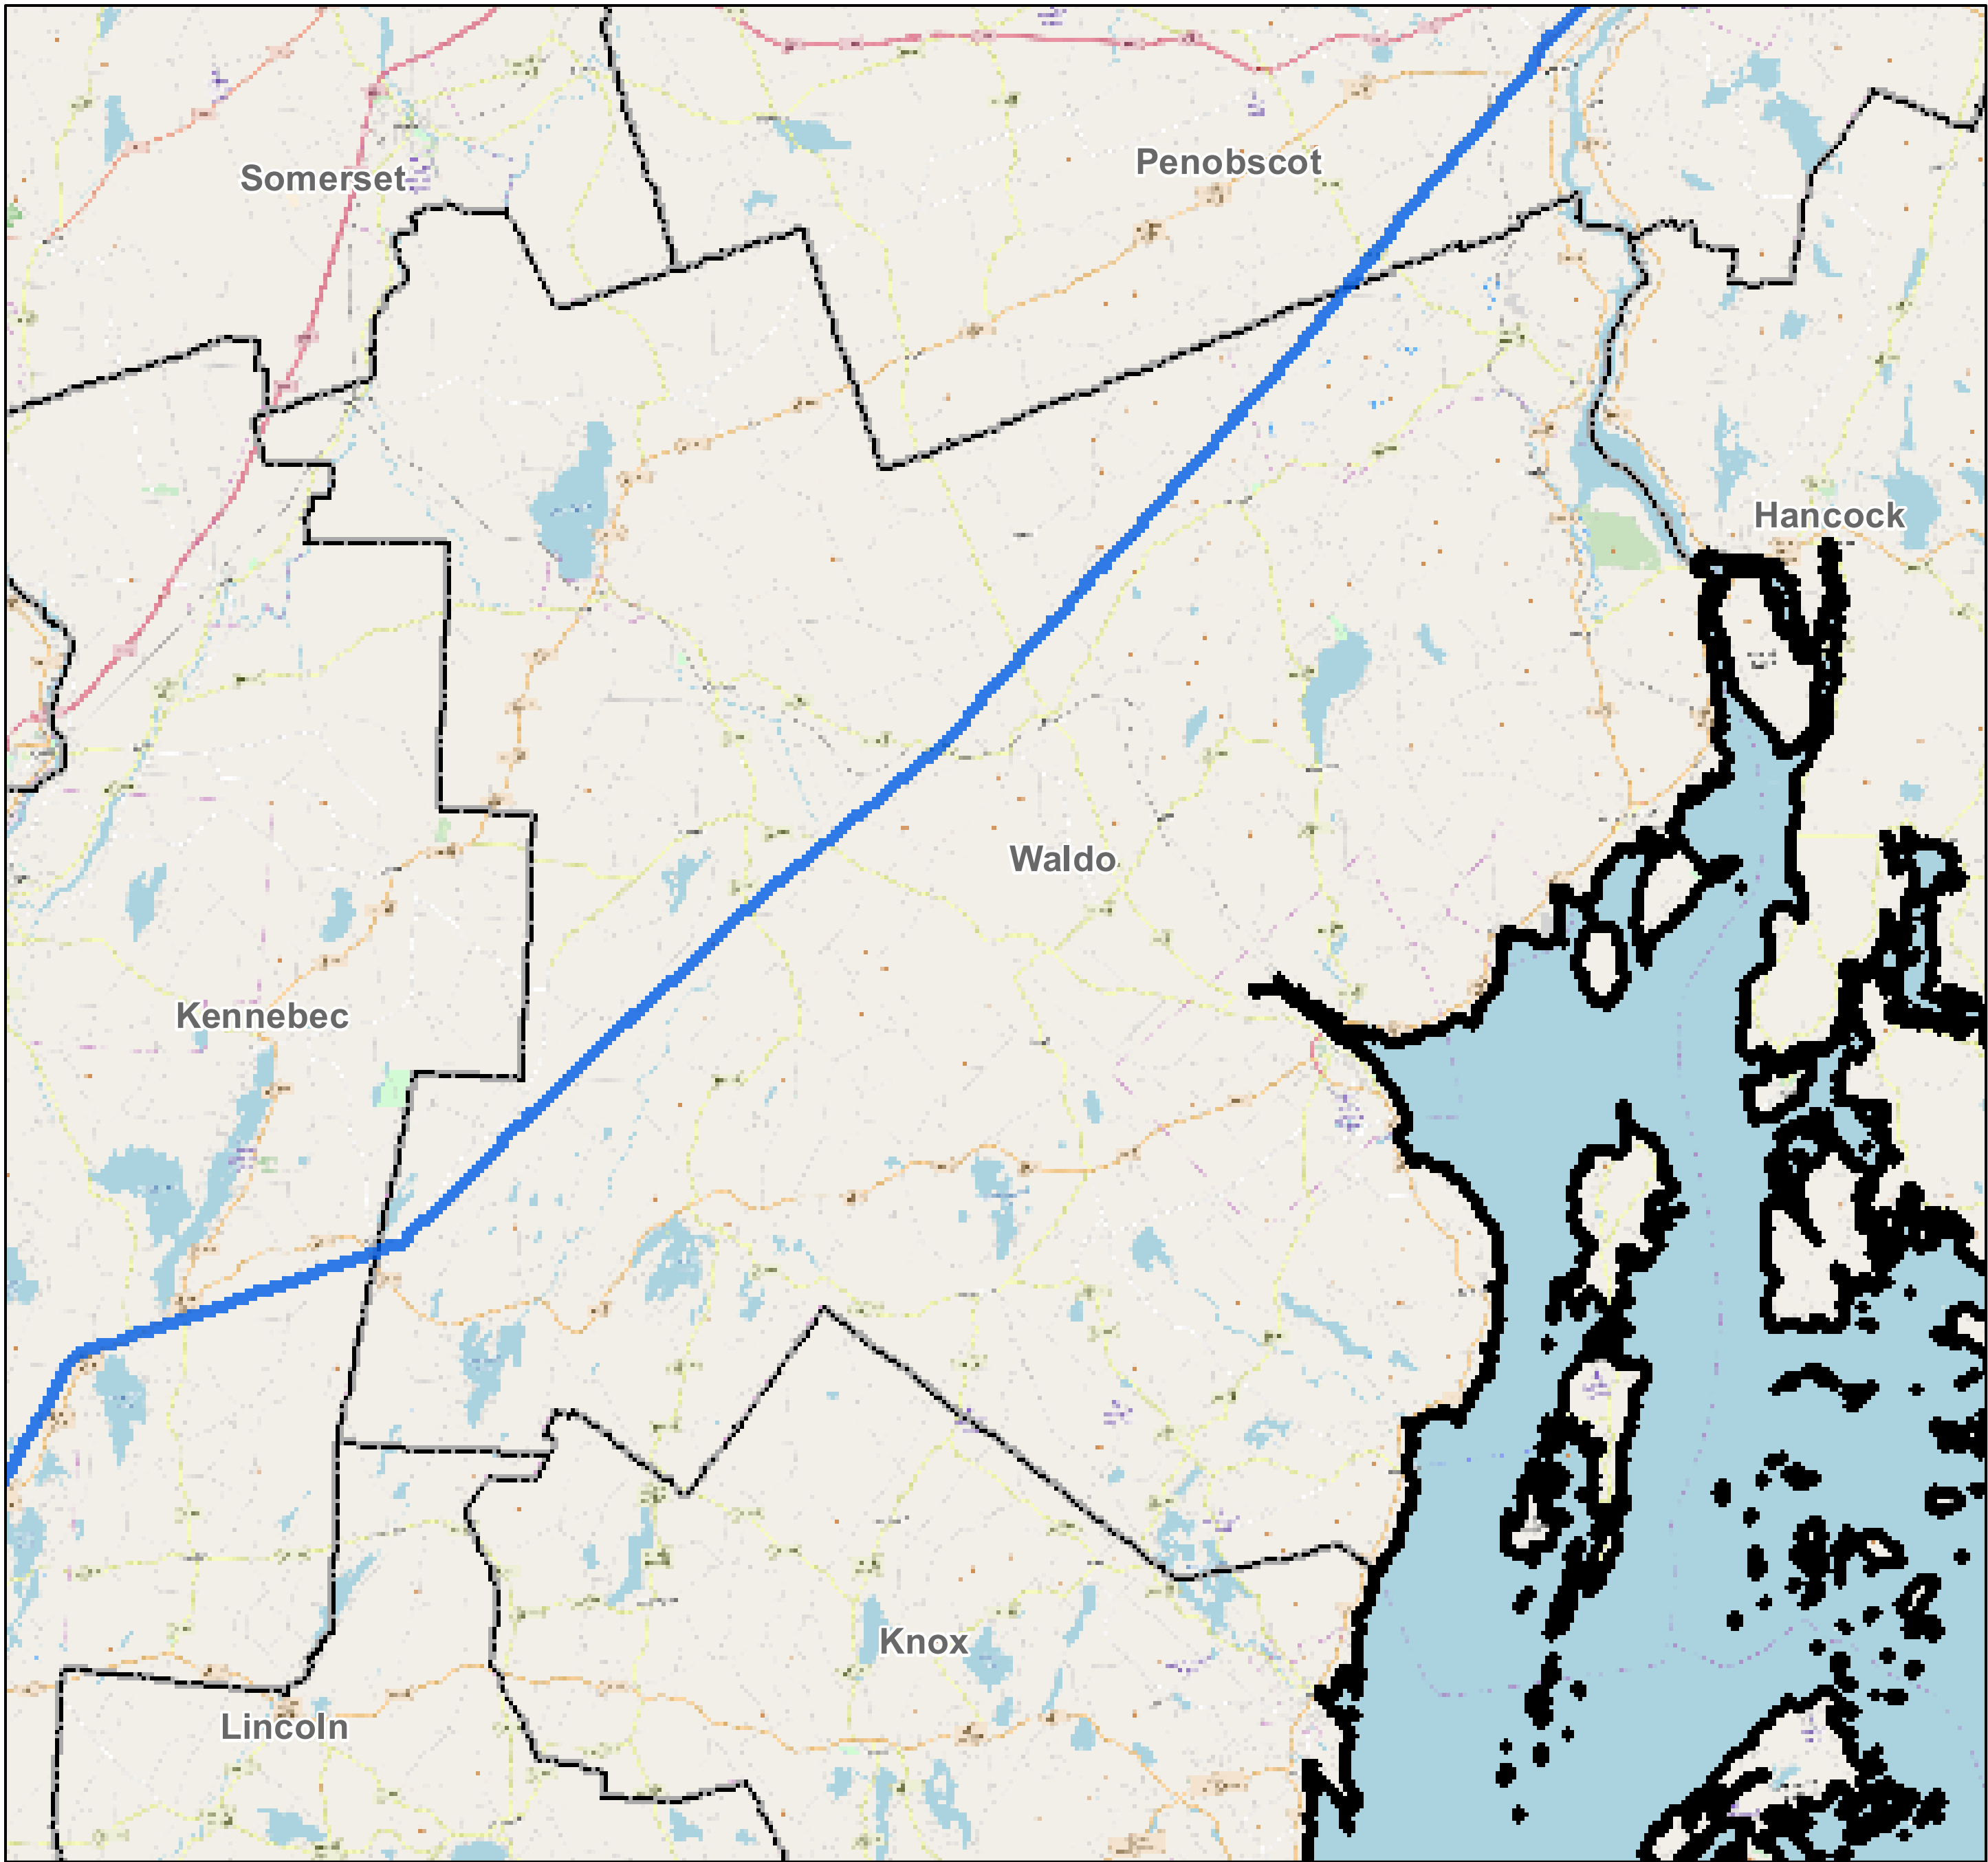

County: Waldo, Maine

BUCKEYE PARTNERS, L.P.

For more detailed pipeline information see the NPMS public viewer at: www.npms.phmsa.dot.gov

1 in = 3.14 miles

Legend

- Buckeye Pipelines (1)
- Buckeye Facilities (0)
- State Boundaries
- County Boundaries

This map is not intended to be used to physically locate Buckeye's facilities. Facilities and other features are not to scale. Before conducting any excavation activities, you must first call your state One Call System to have all underground facilities physically located.