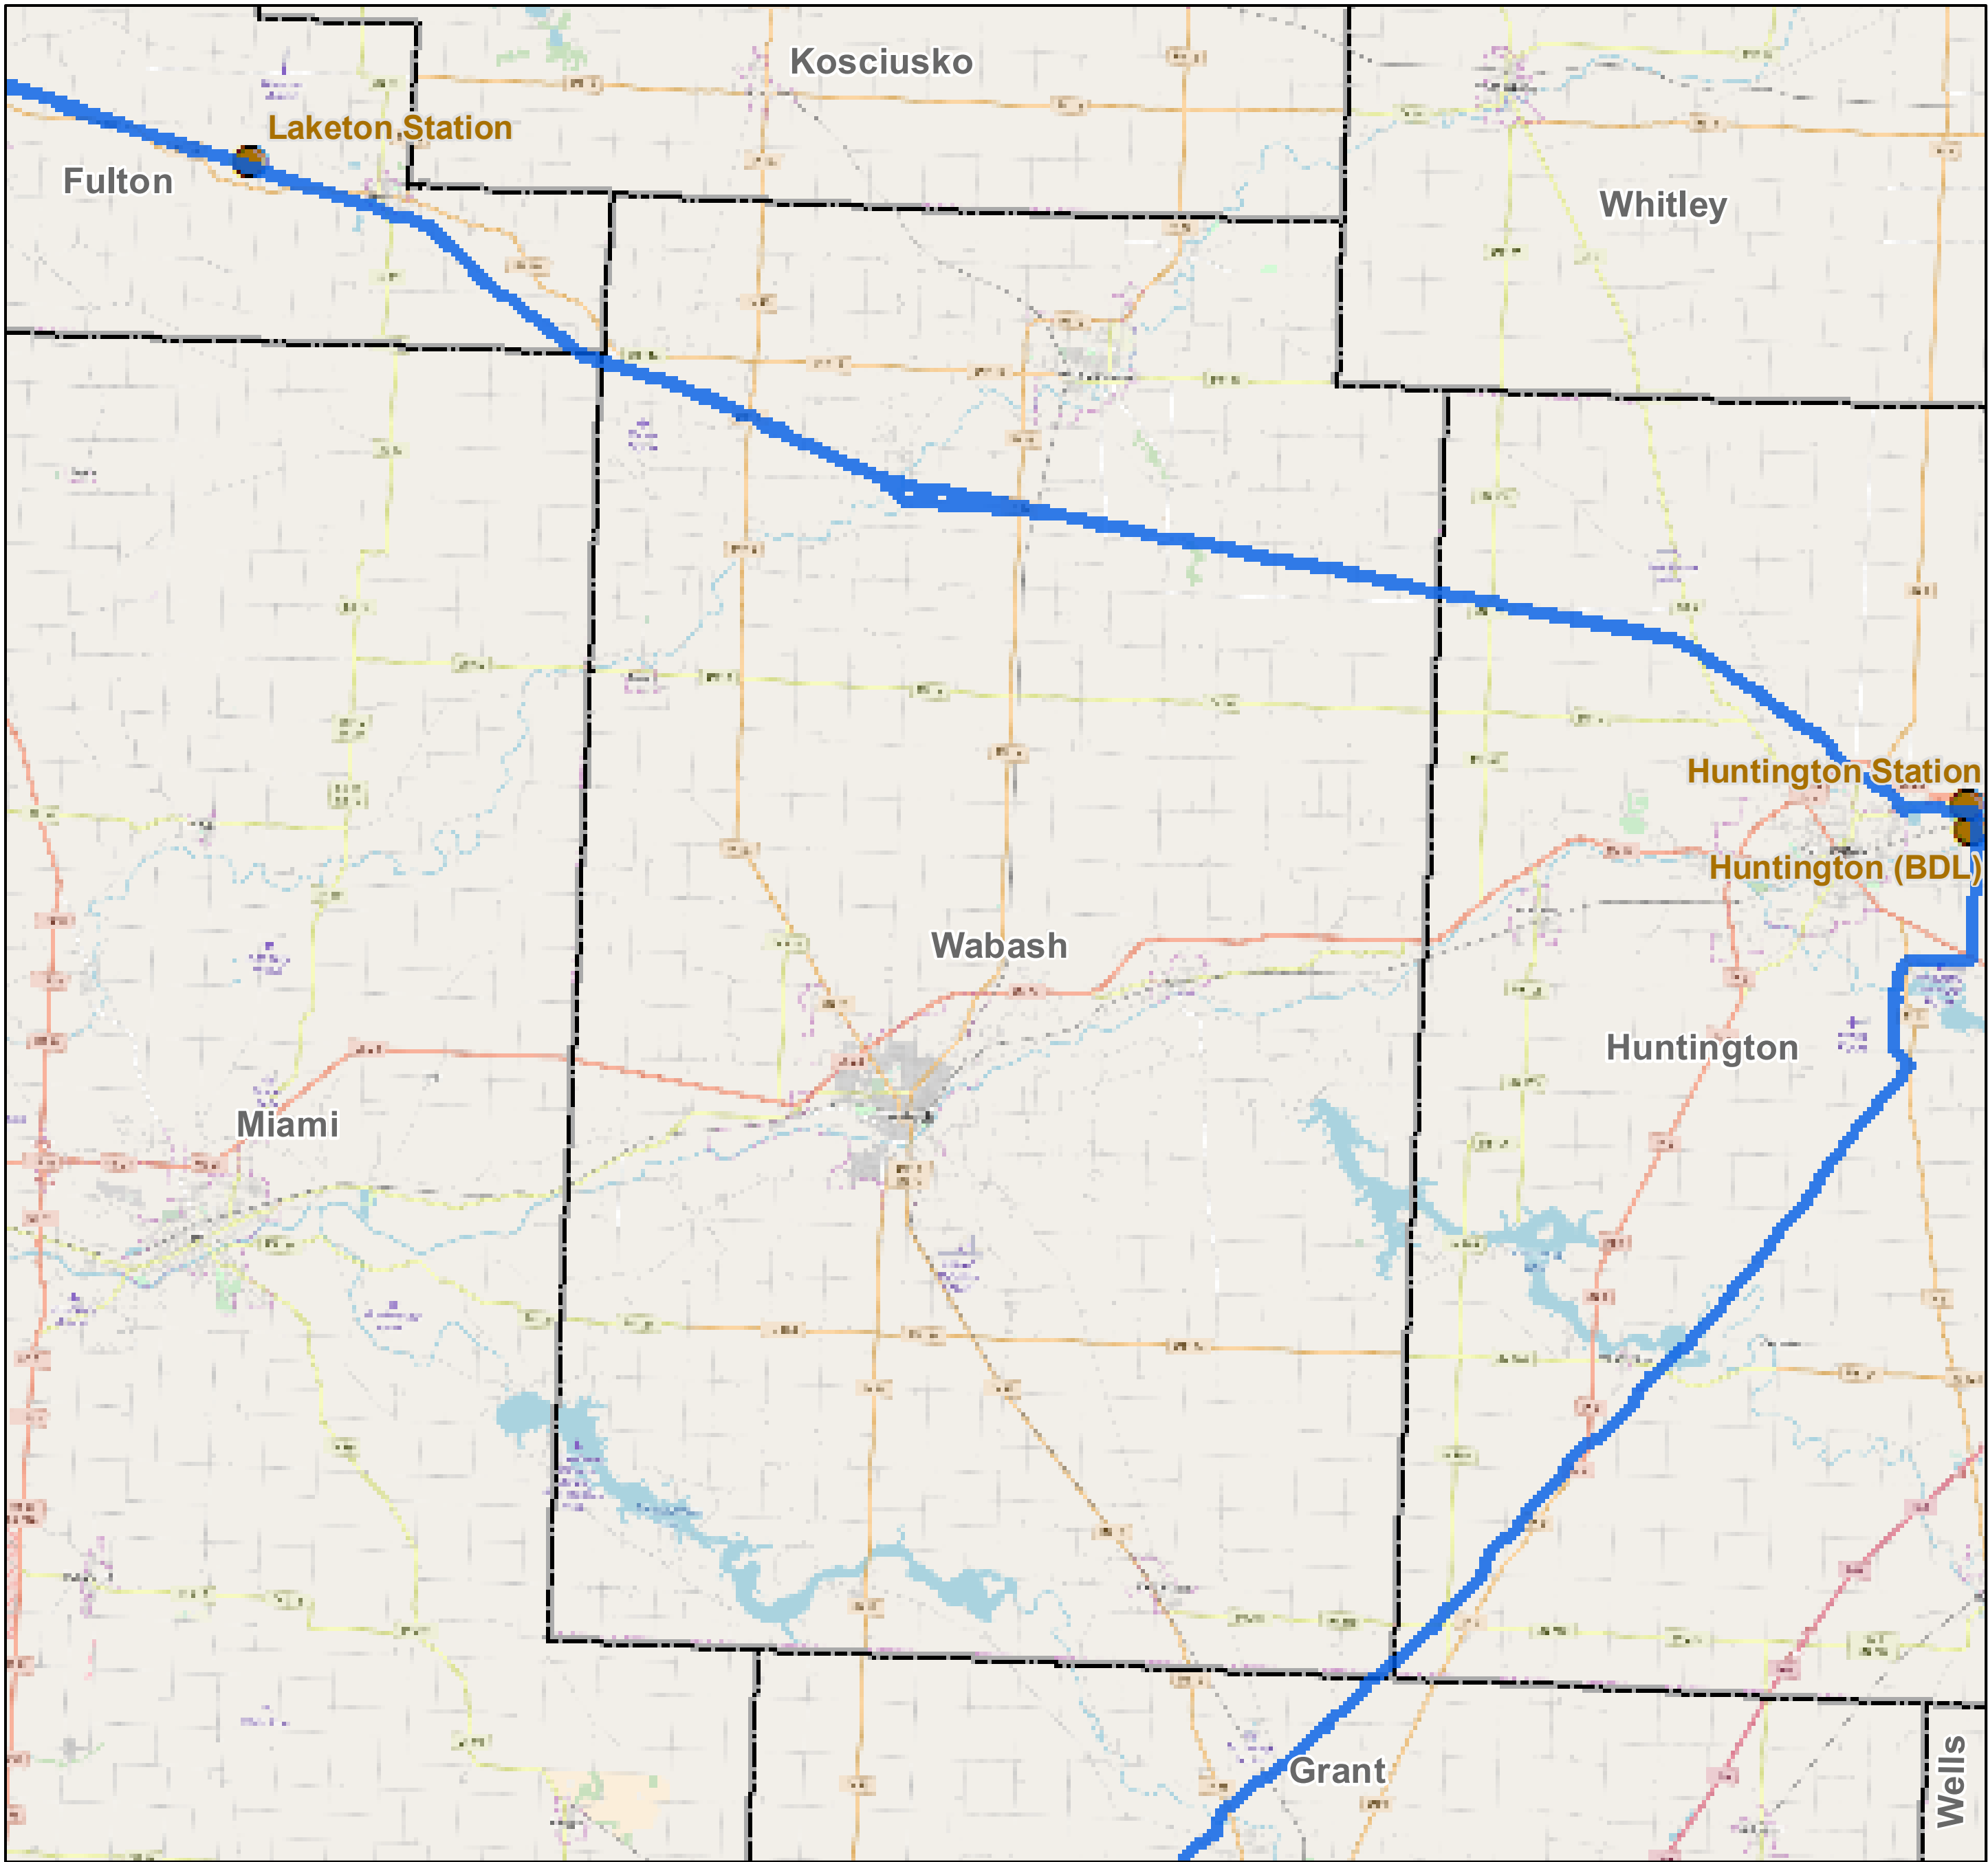

County: Wabash, Indiana

BUCKEYE PARTNERS, L.P.

For more detailed pipeline information see the NPMS public viewer at:
www.npms.phmsa.dot.gov

1 in = 2.47 miles

Legend

- Buckeye Pipelines (5)
- Buckeye Facilities (0)
- State Boundaries
- County Boundaries

This map is not intended to be used to physically locate Buckeye's facilities. Facilities and other features are not to scale. Before conducting any excavation activities, you must first call your state One Call System to have all underground facilities physically located.