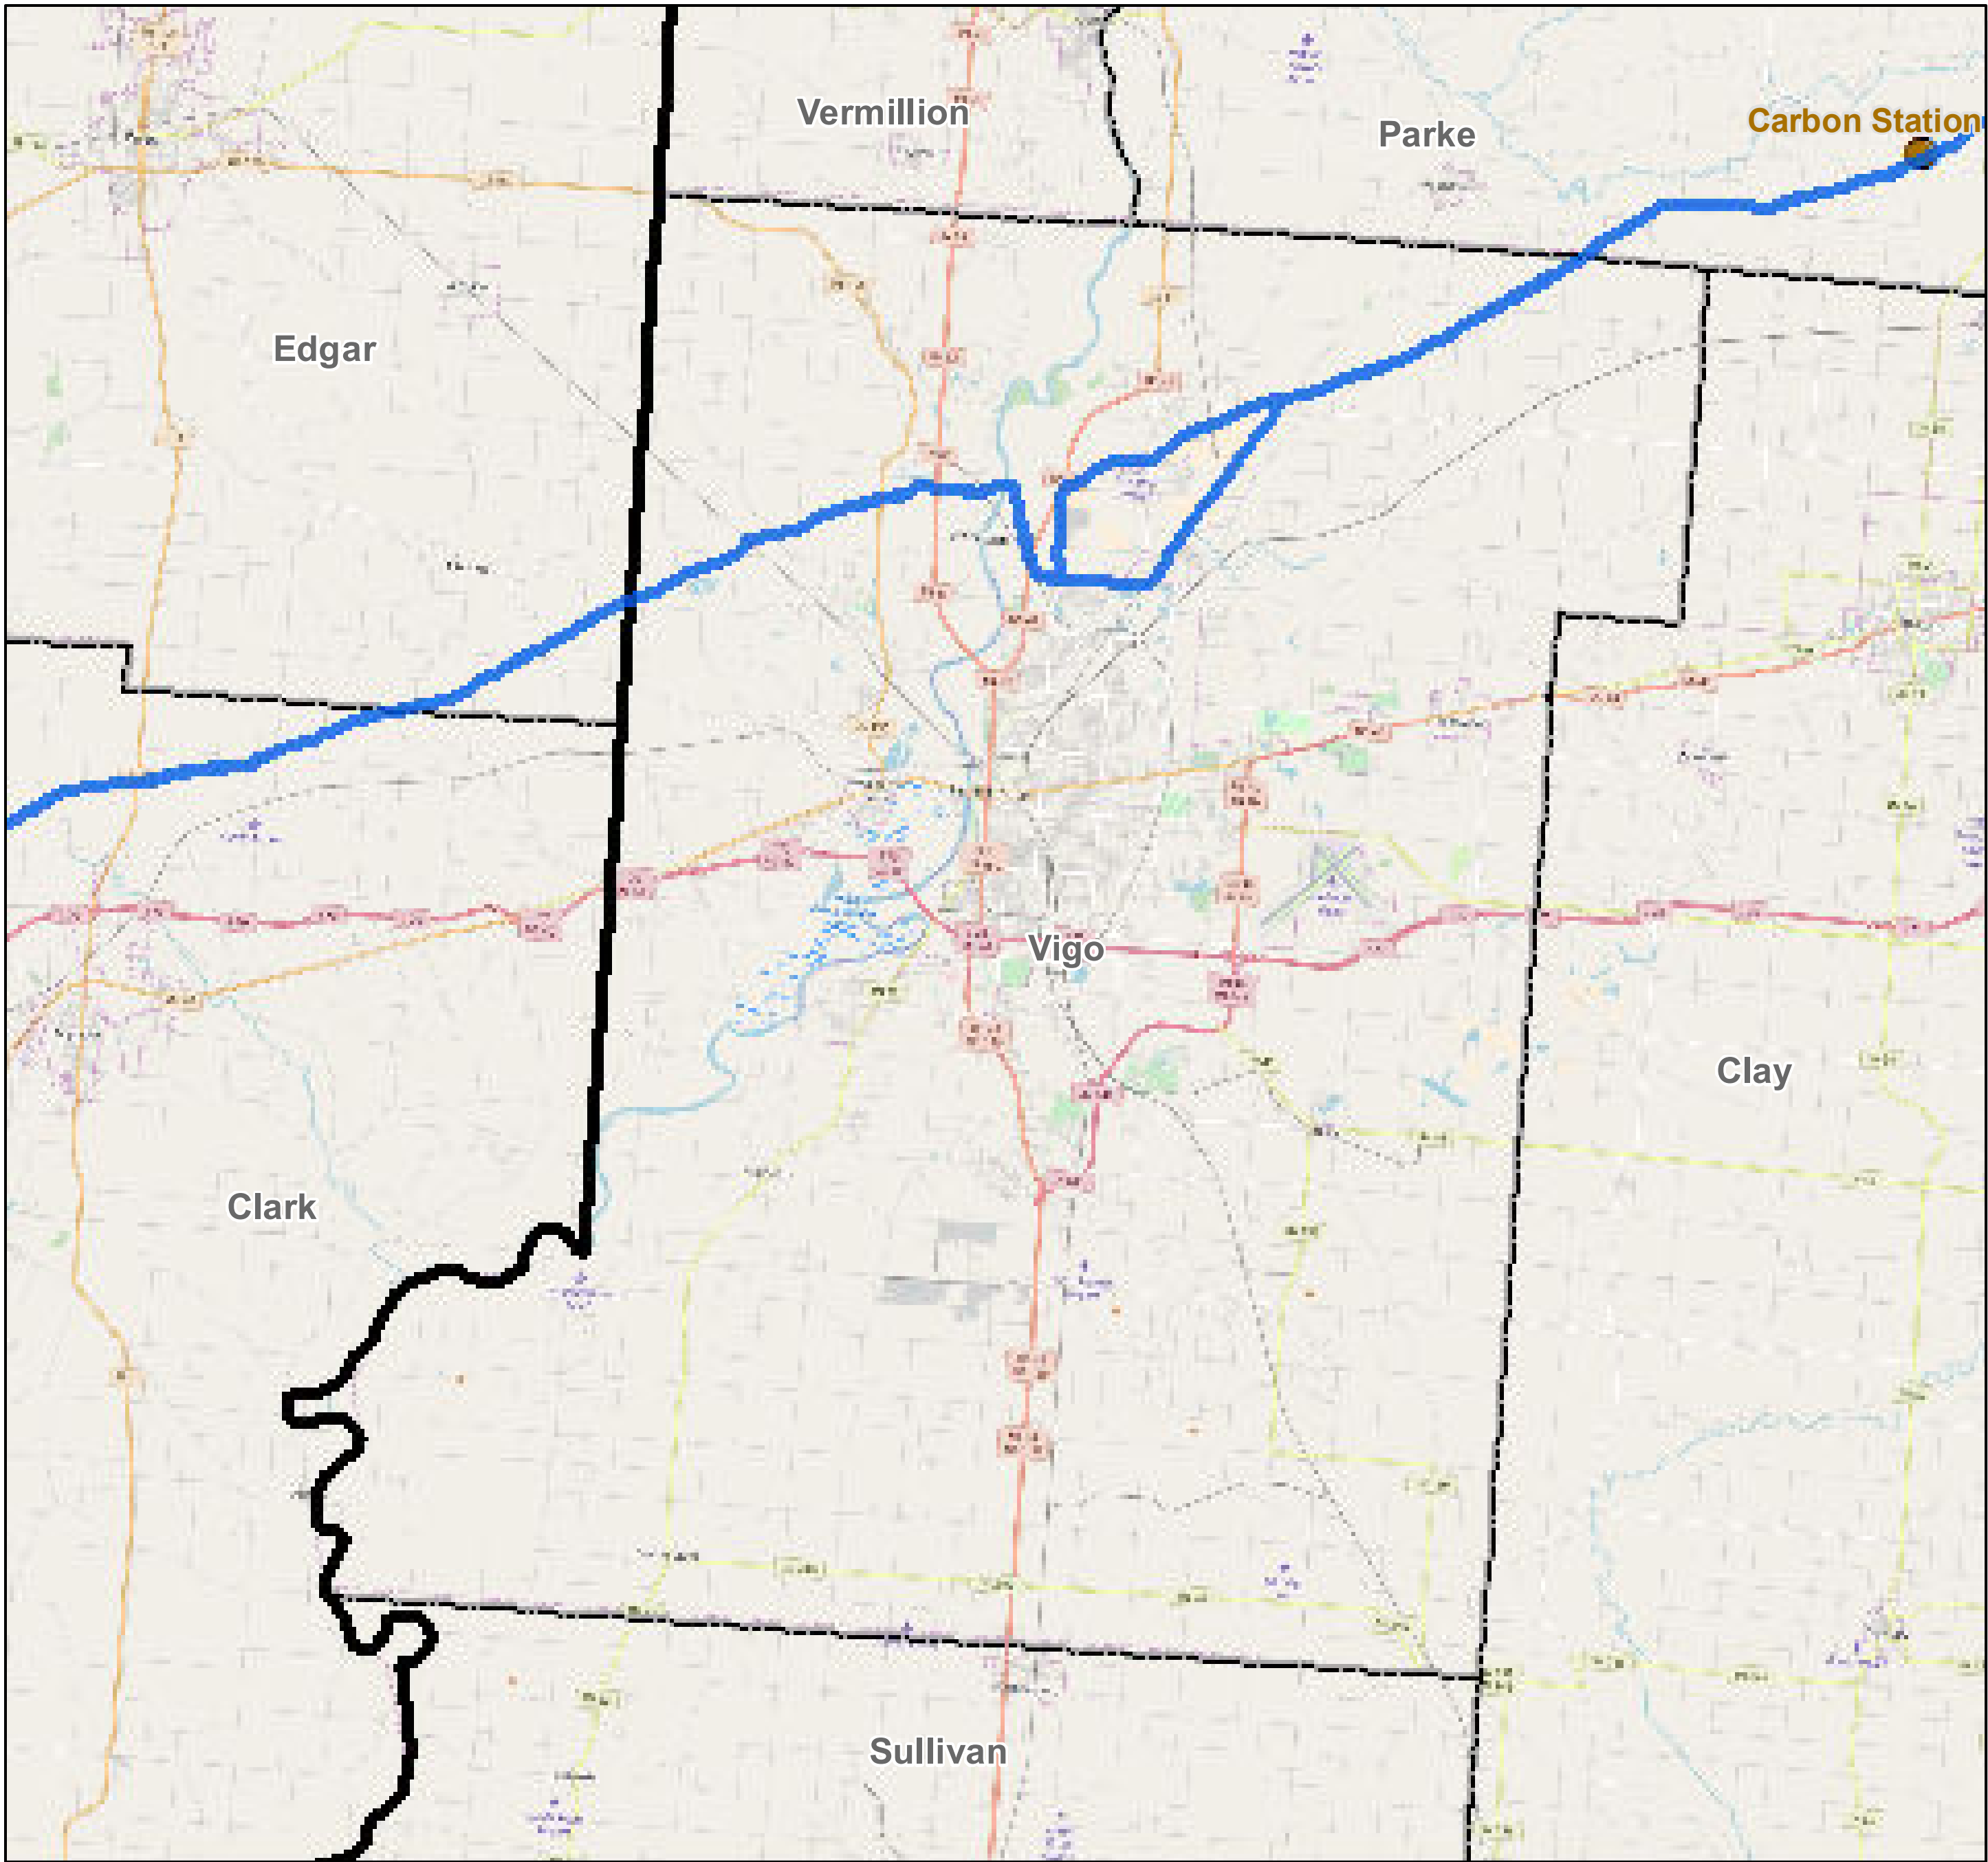

County: Vigo, Indiana

BUCKEYE PARTNERS, L.P.

For more detailed pipeline information see the NPMS public viewer at:
www.npms.phmsa.dot.gov

1 in = 2.24 miles

Legend	
	Buckeye Pipelines (2)
	Buckeye Facilities (0)
	State Boundaries
	County Boundaries

This map is not intended to be used to physically locate Buckeye's facilities. Facilities and other features are not to scale. Before conducting any excavation activities, you must first call your state One Call System to have all underground facilities physically located.