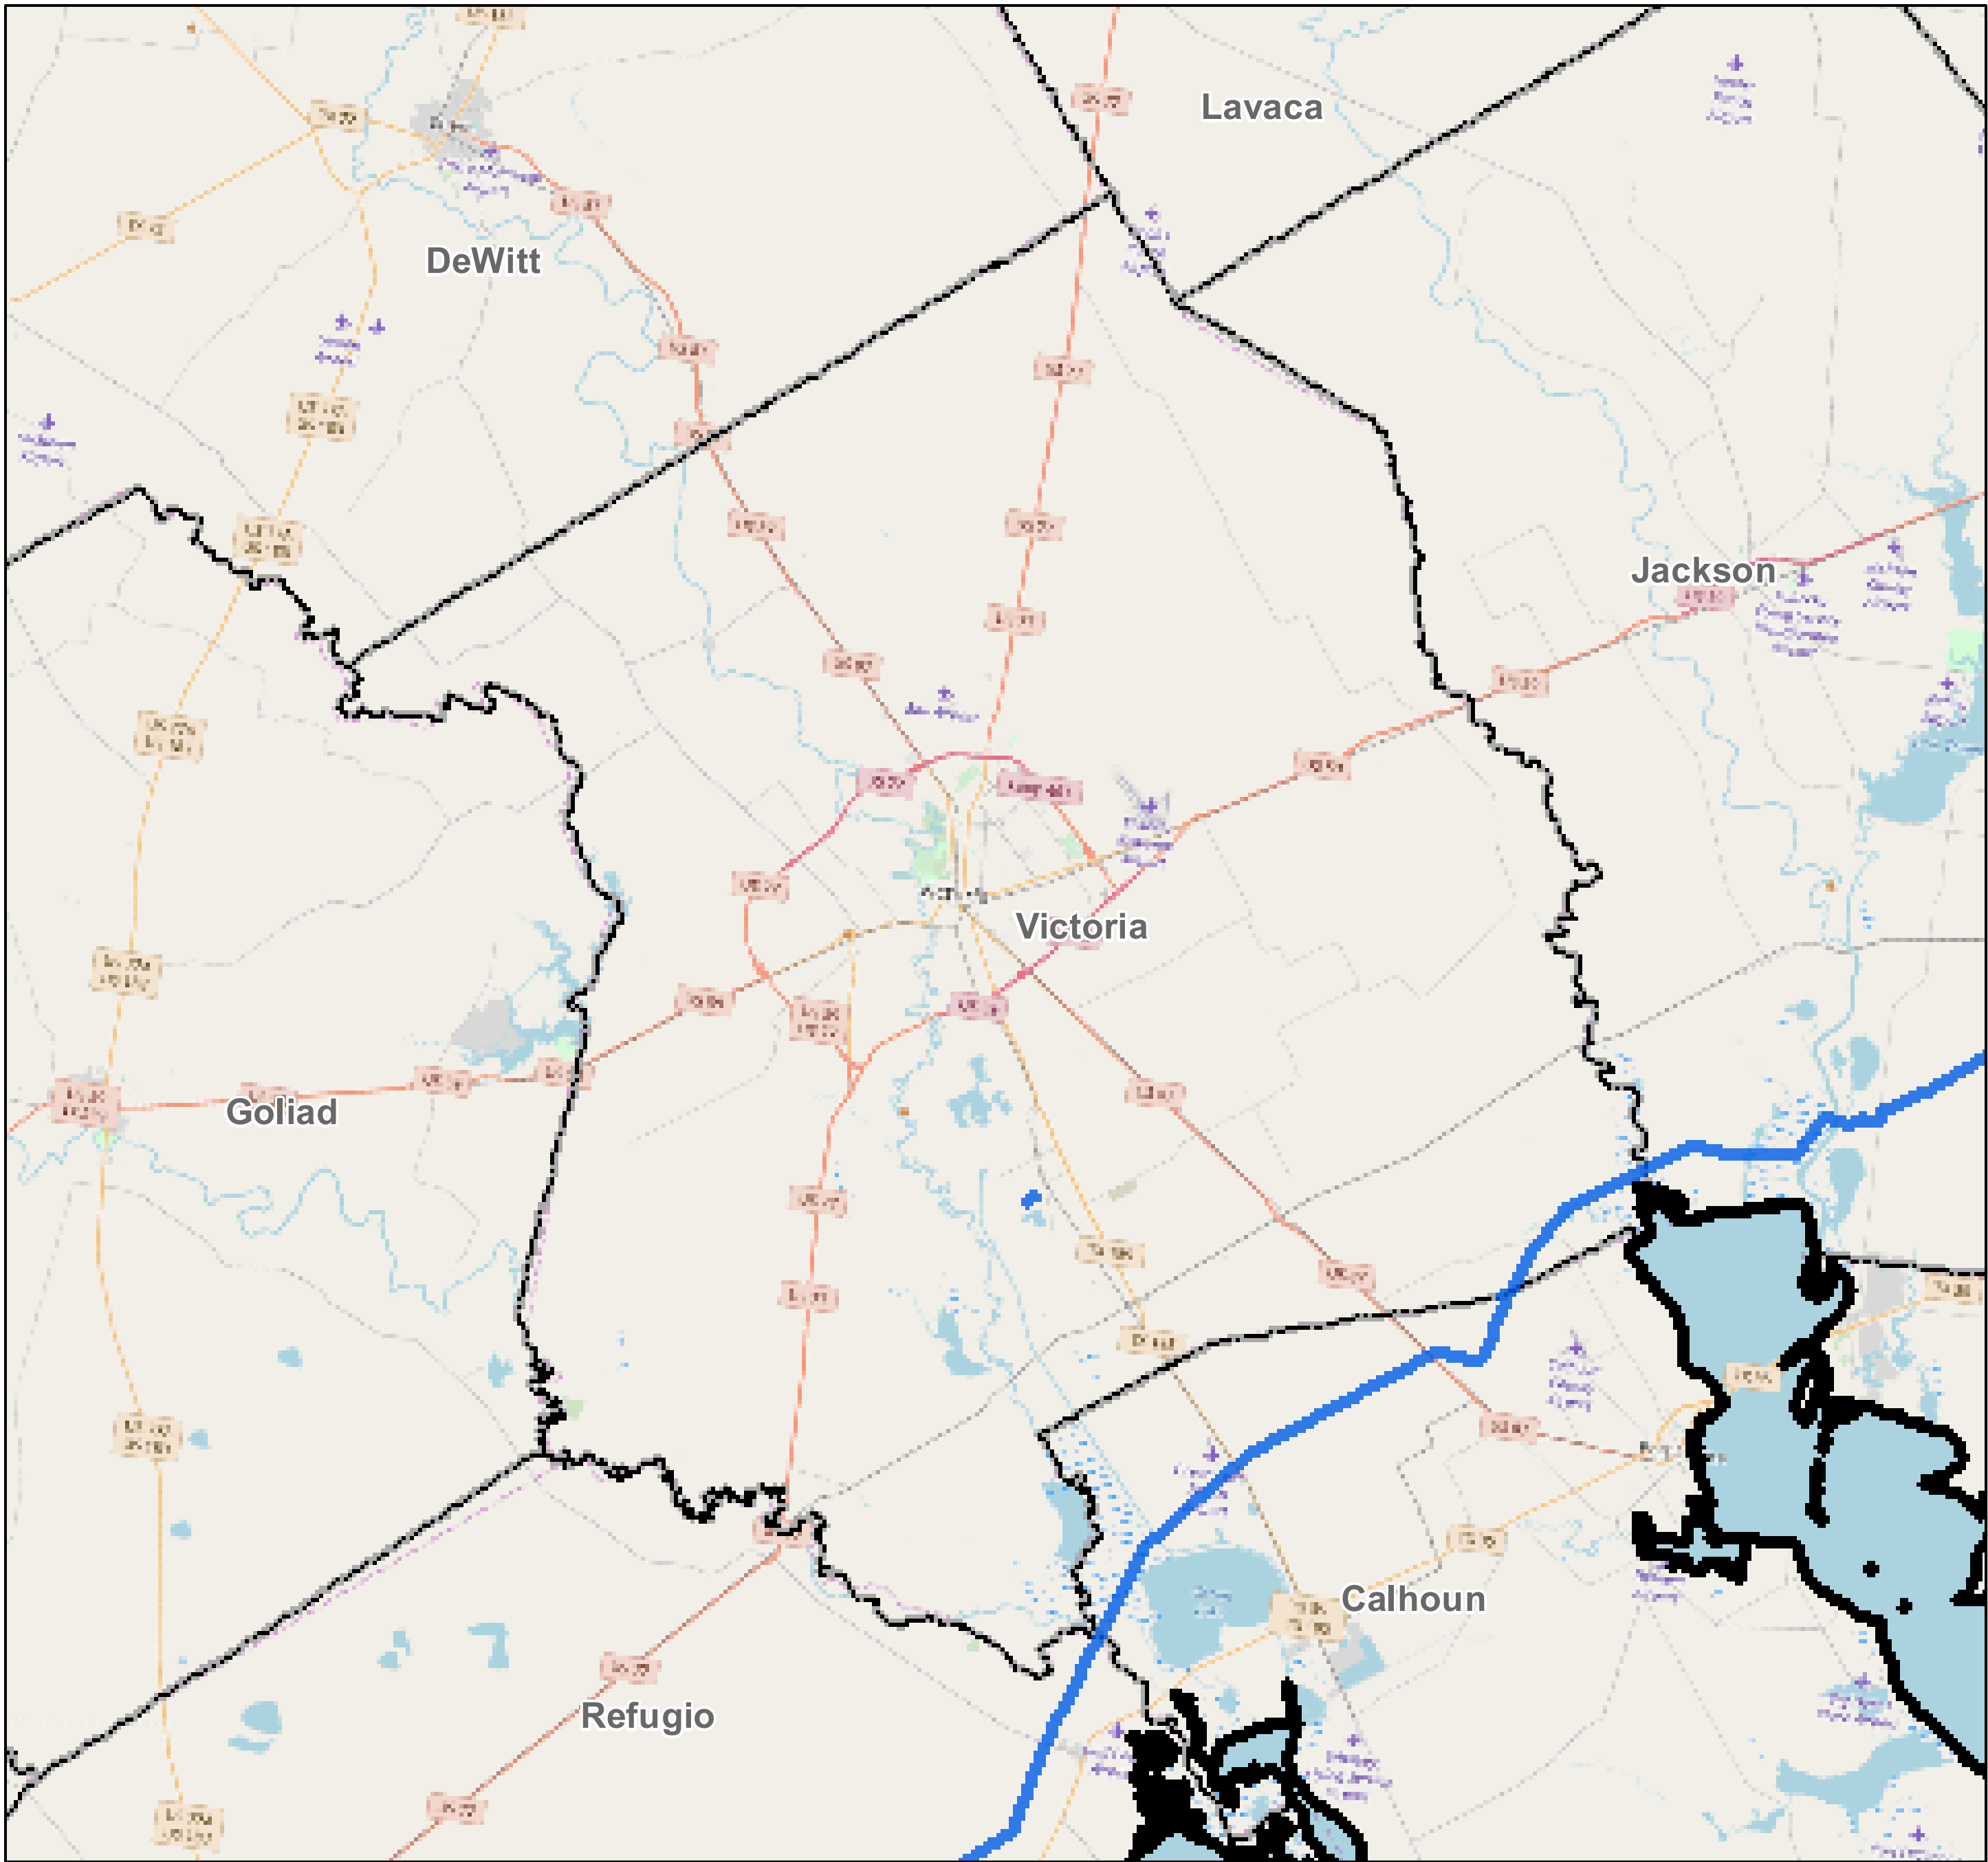

# County: Victoria, Texas

**BUCKEYE PARTNERS, L.P.**

For more detailed pipeline information see the NPMS public viewer at: [www.npms.phmsa.dot.gov](http://www.npms.phmsa.dot.gov)

1 in = 3.91 miles

### Legend

-  Buckeye Pipelines (2)
-  Buckeye Facilities (0)
-  State Boundaries
-  County Boundaries

This map is not intended to be used to physically locate Buckeye's facilities. Facilities and other features are not to scale. Before conducting any excavation activities, you must first call your state One Call System to have all underground facilities physically located.