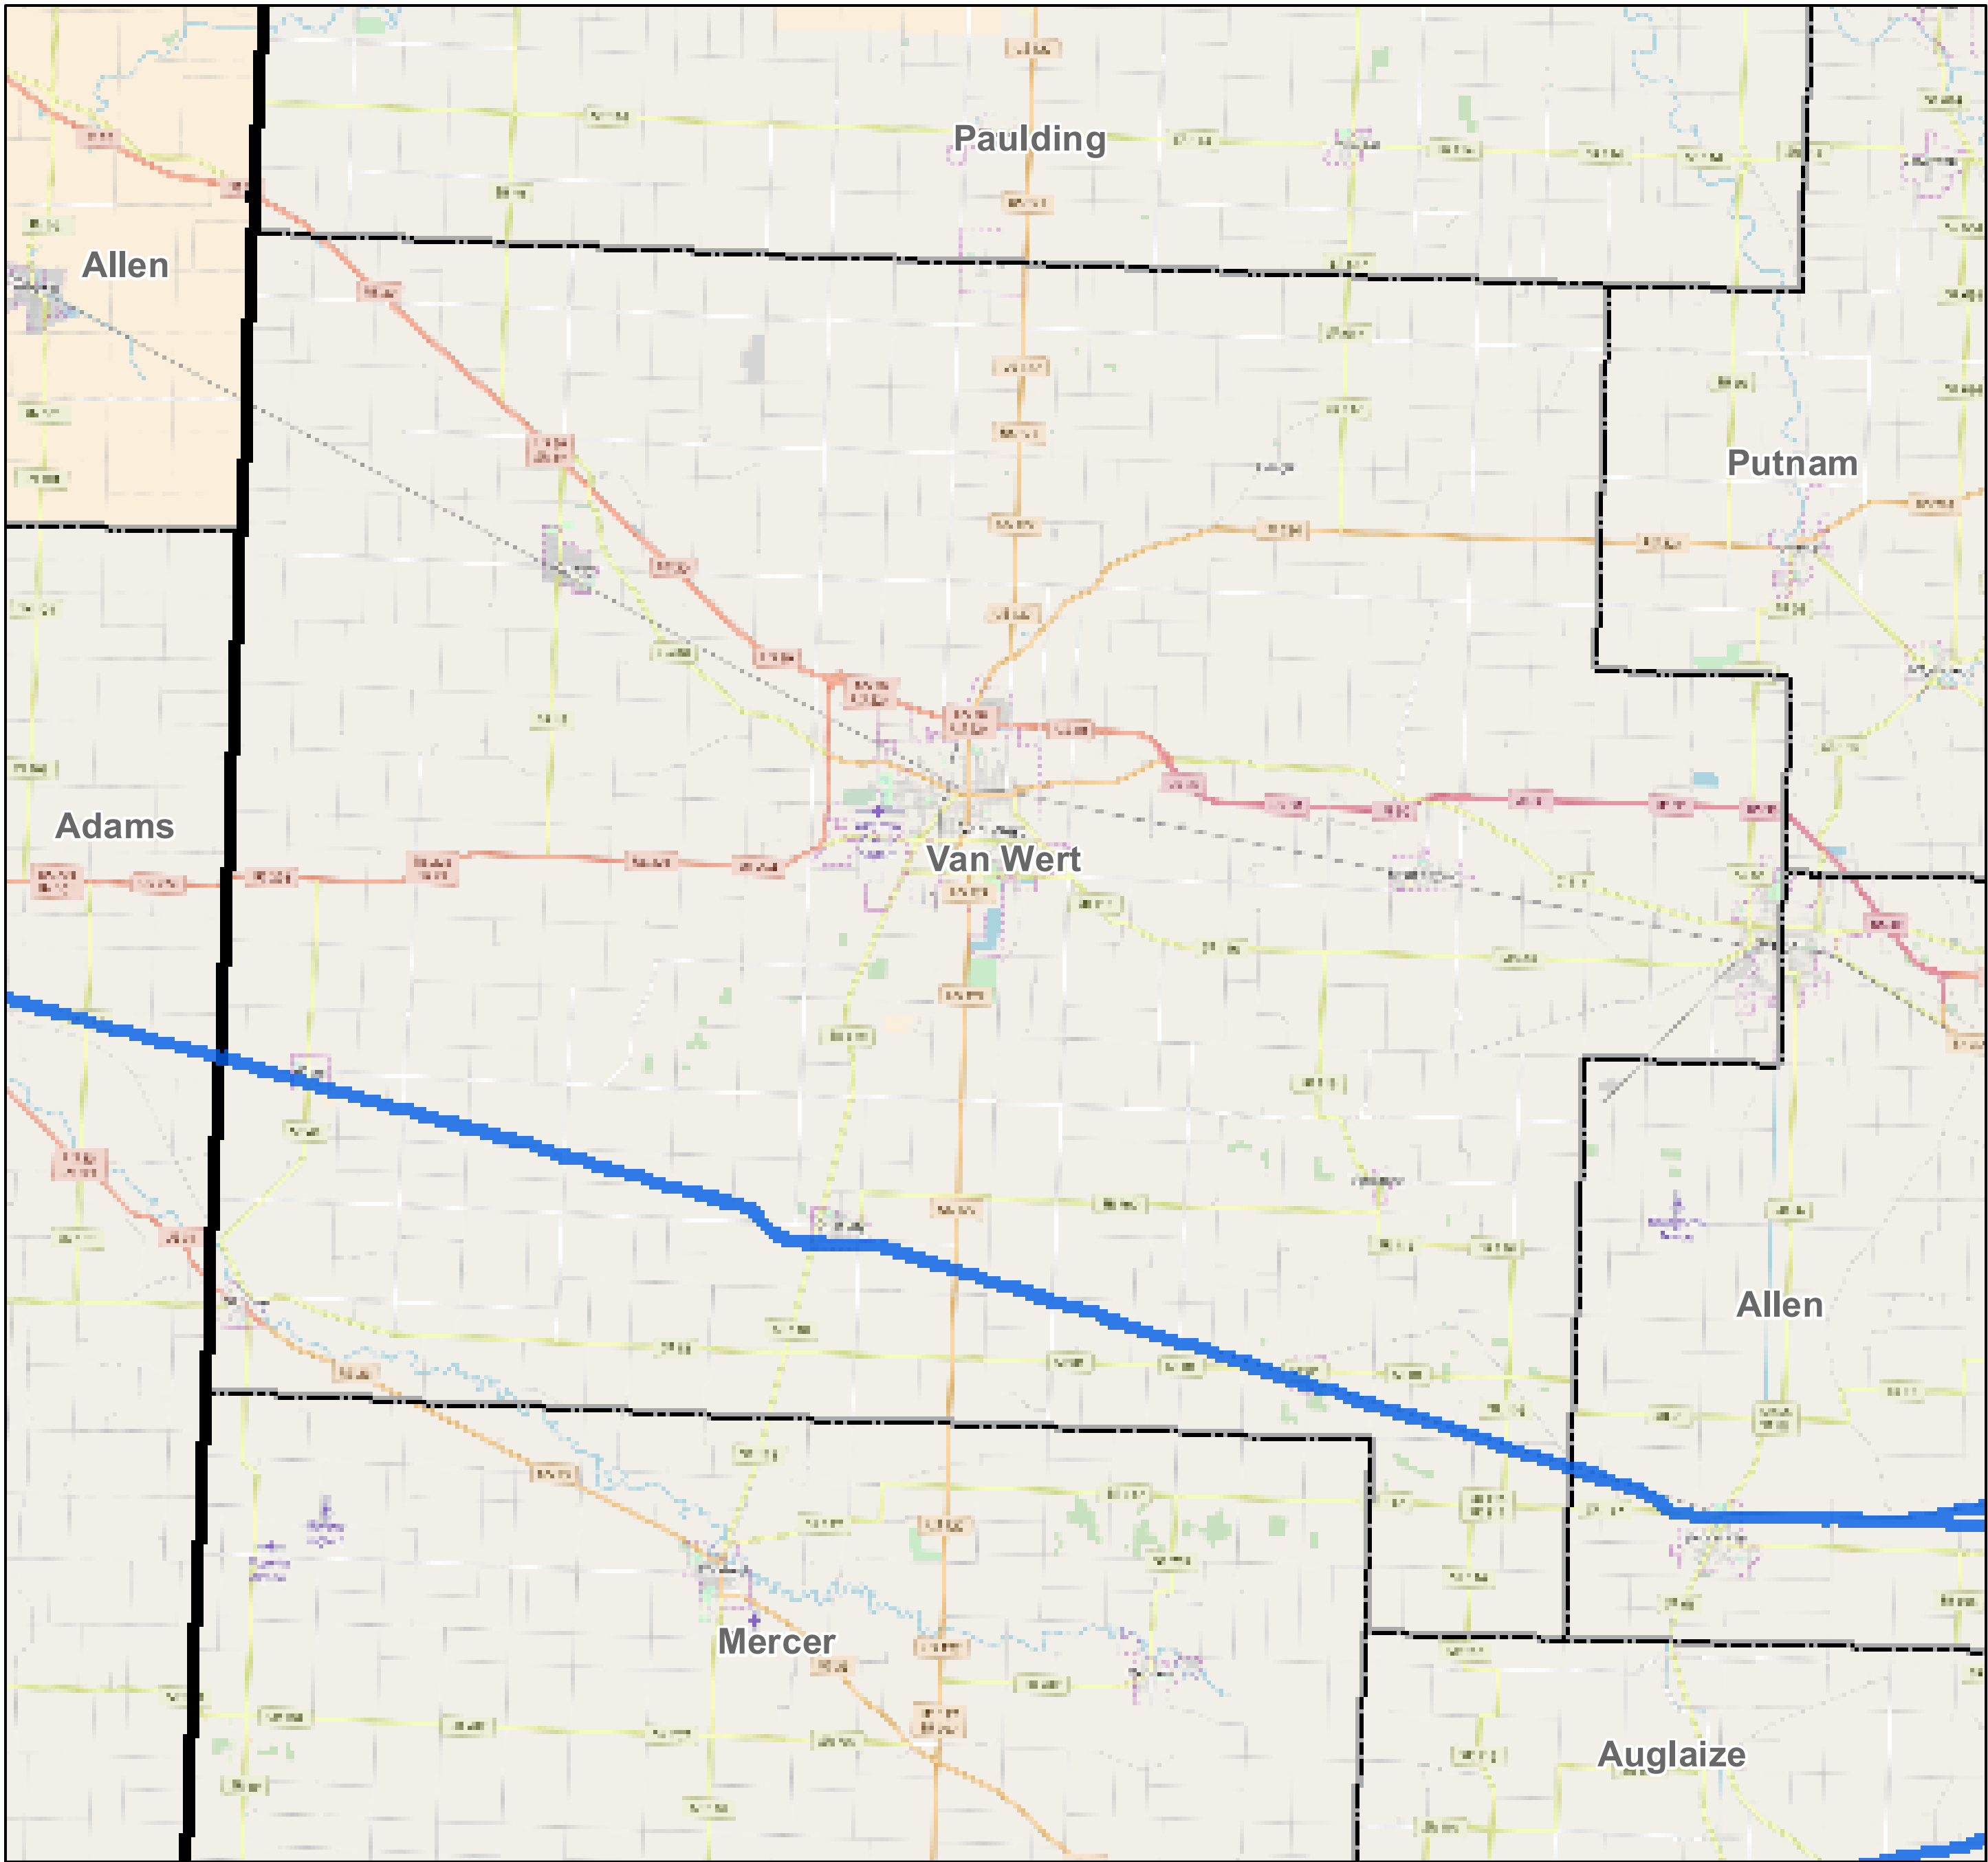

# County: Van Wert, Ohio

**BUCKEYE PARTNERS, L.P.**

For more detailed pipeline information see the NPMS public viewer at:  
[www.npms.phmsa.dot.gov](http://www.npms.phmsa.dot.gov)

1 in = 2.06 miles

### Legend

- Buckeye Pipelines (3)
- Buckeye Facilities (0)
- State Boundaries
- County Boundaries

This map is not intended to be used to physically locate Buckeye's facilities. Facilities and other features are not to scale. Before conducting any excavation activities, you must first call your state One Call System to have all underground facilities physically located.