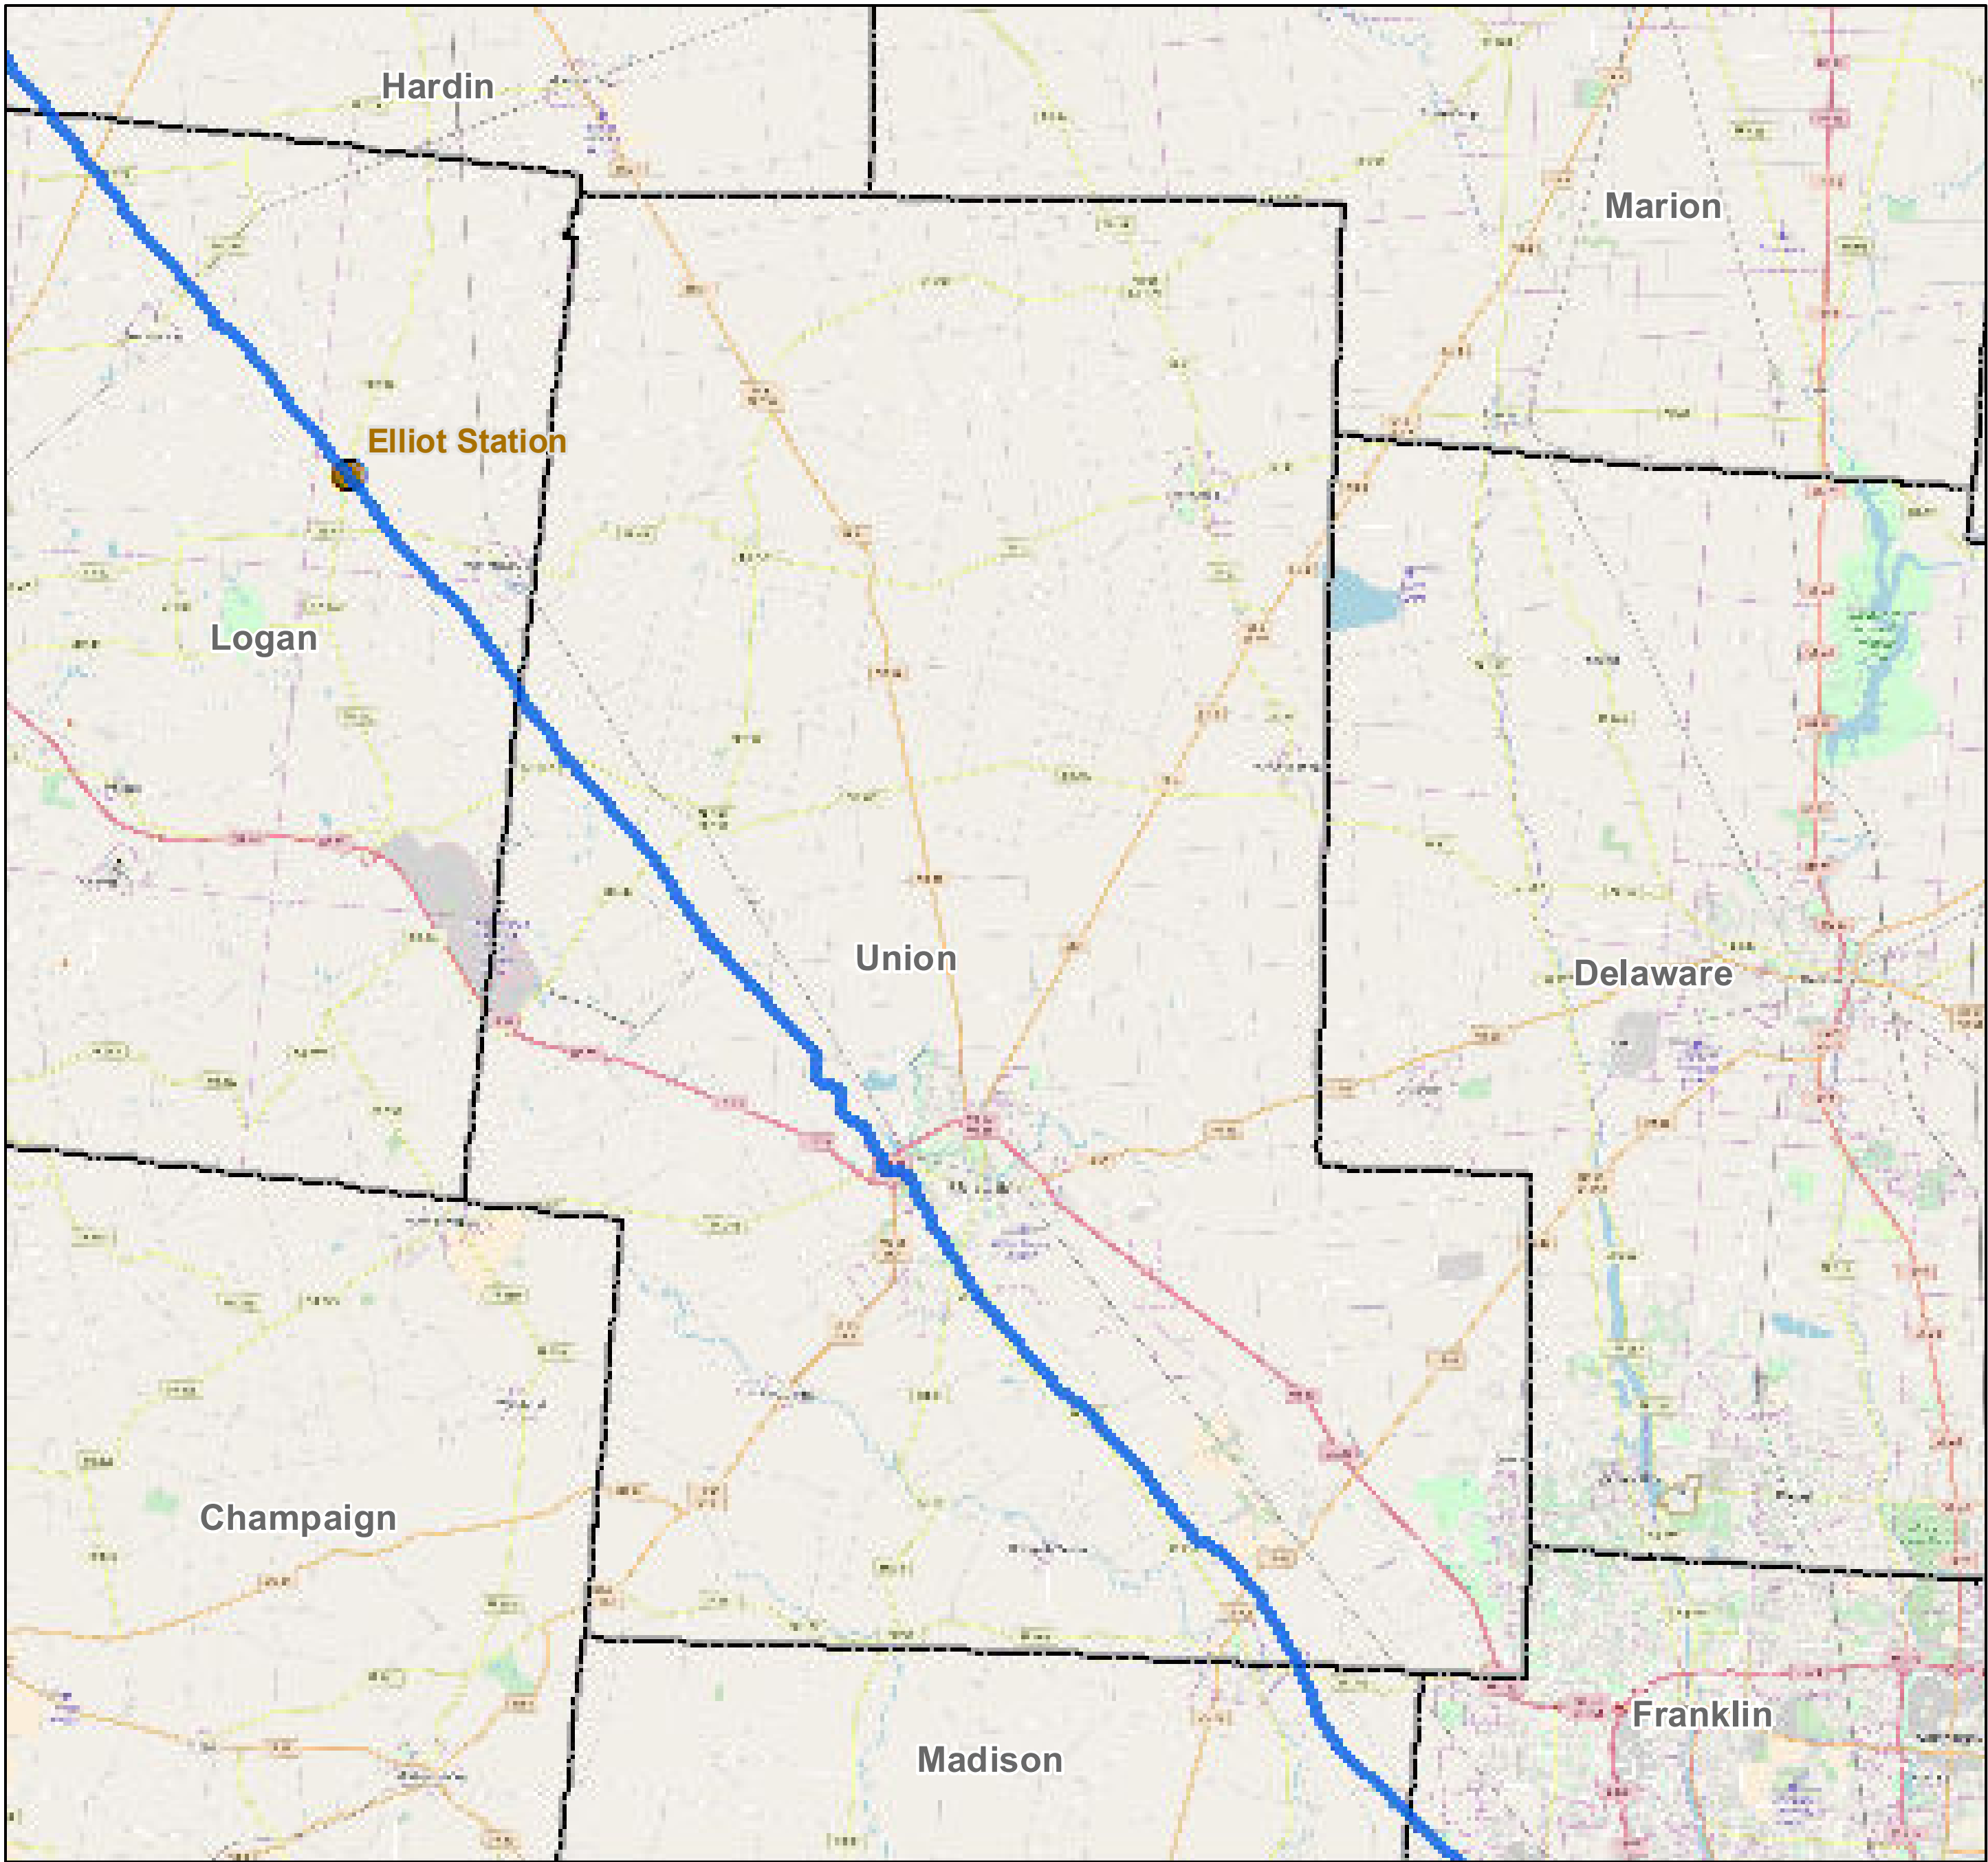

County: Union, Ohio

BUCKEYE PARTNERS, L.P.

For more detailed pipeline information see the NPMS public viewer at: www.npms.phmsa.dot.gov

1 in = 2.48 miles

Legend

- Buckeye Pipelines (1)
- Buckeye Facilities (0)
- State Boundaries
- County Boundaries

This map is not intended to be used to physically locate Buckeye's facilities. Facilities and other features are not to scale. Before conducting any excavation activities, you must first call your state One Call System to have all underground facilities physically located.