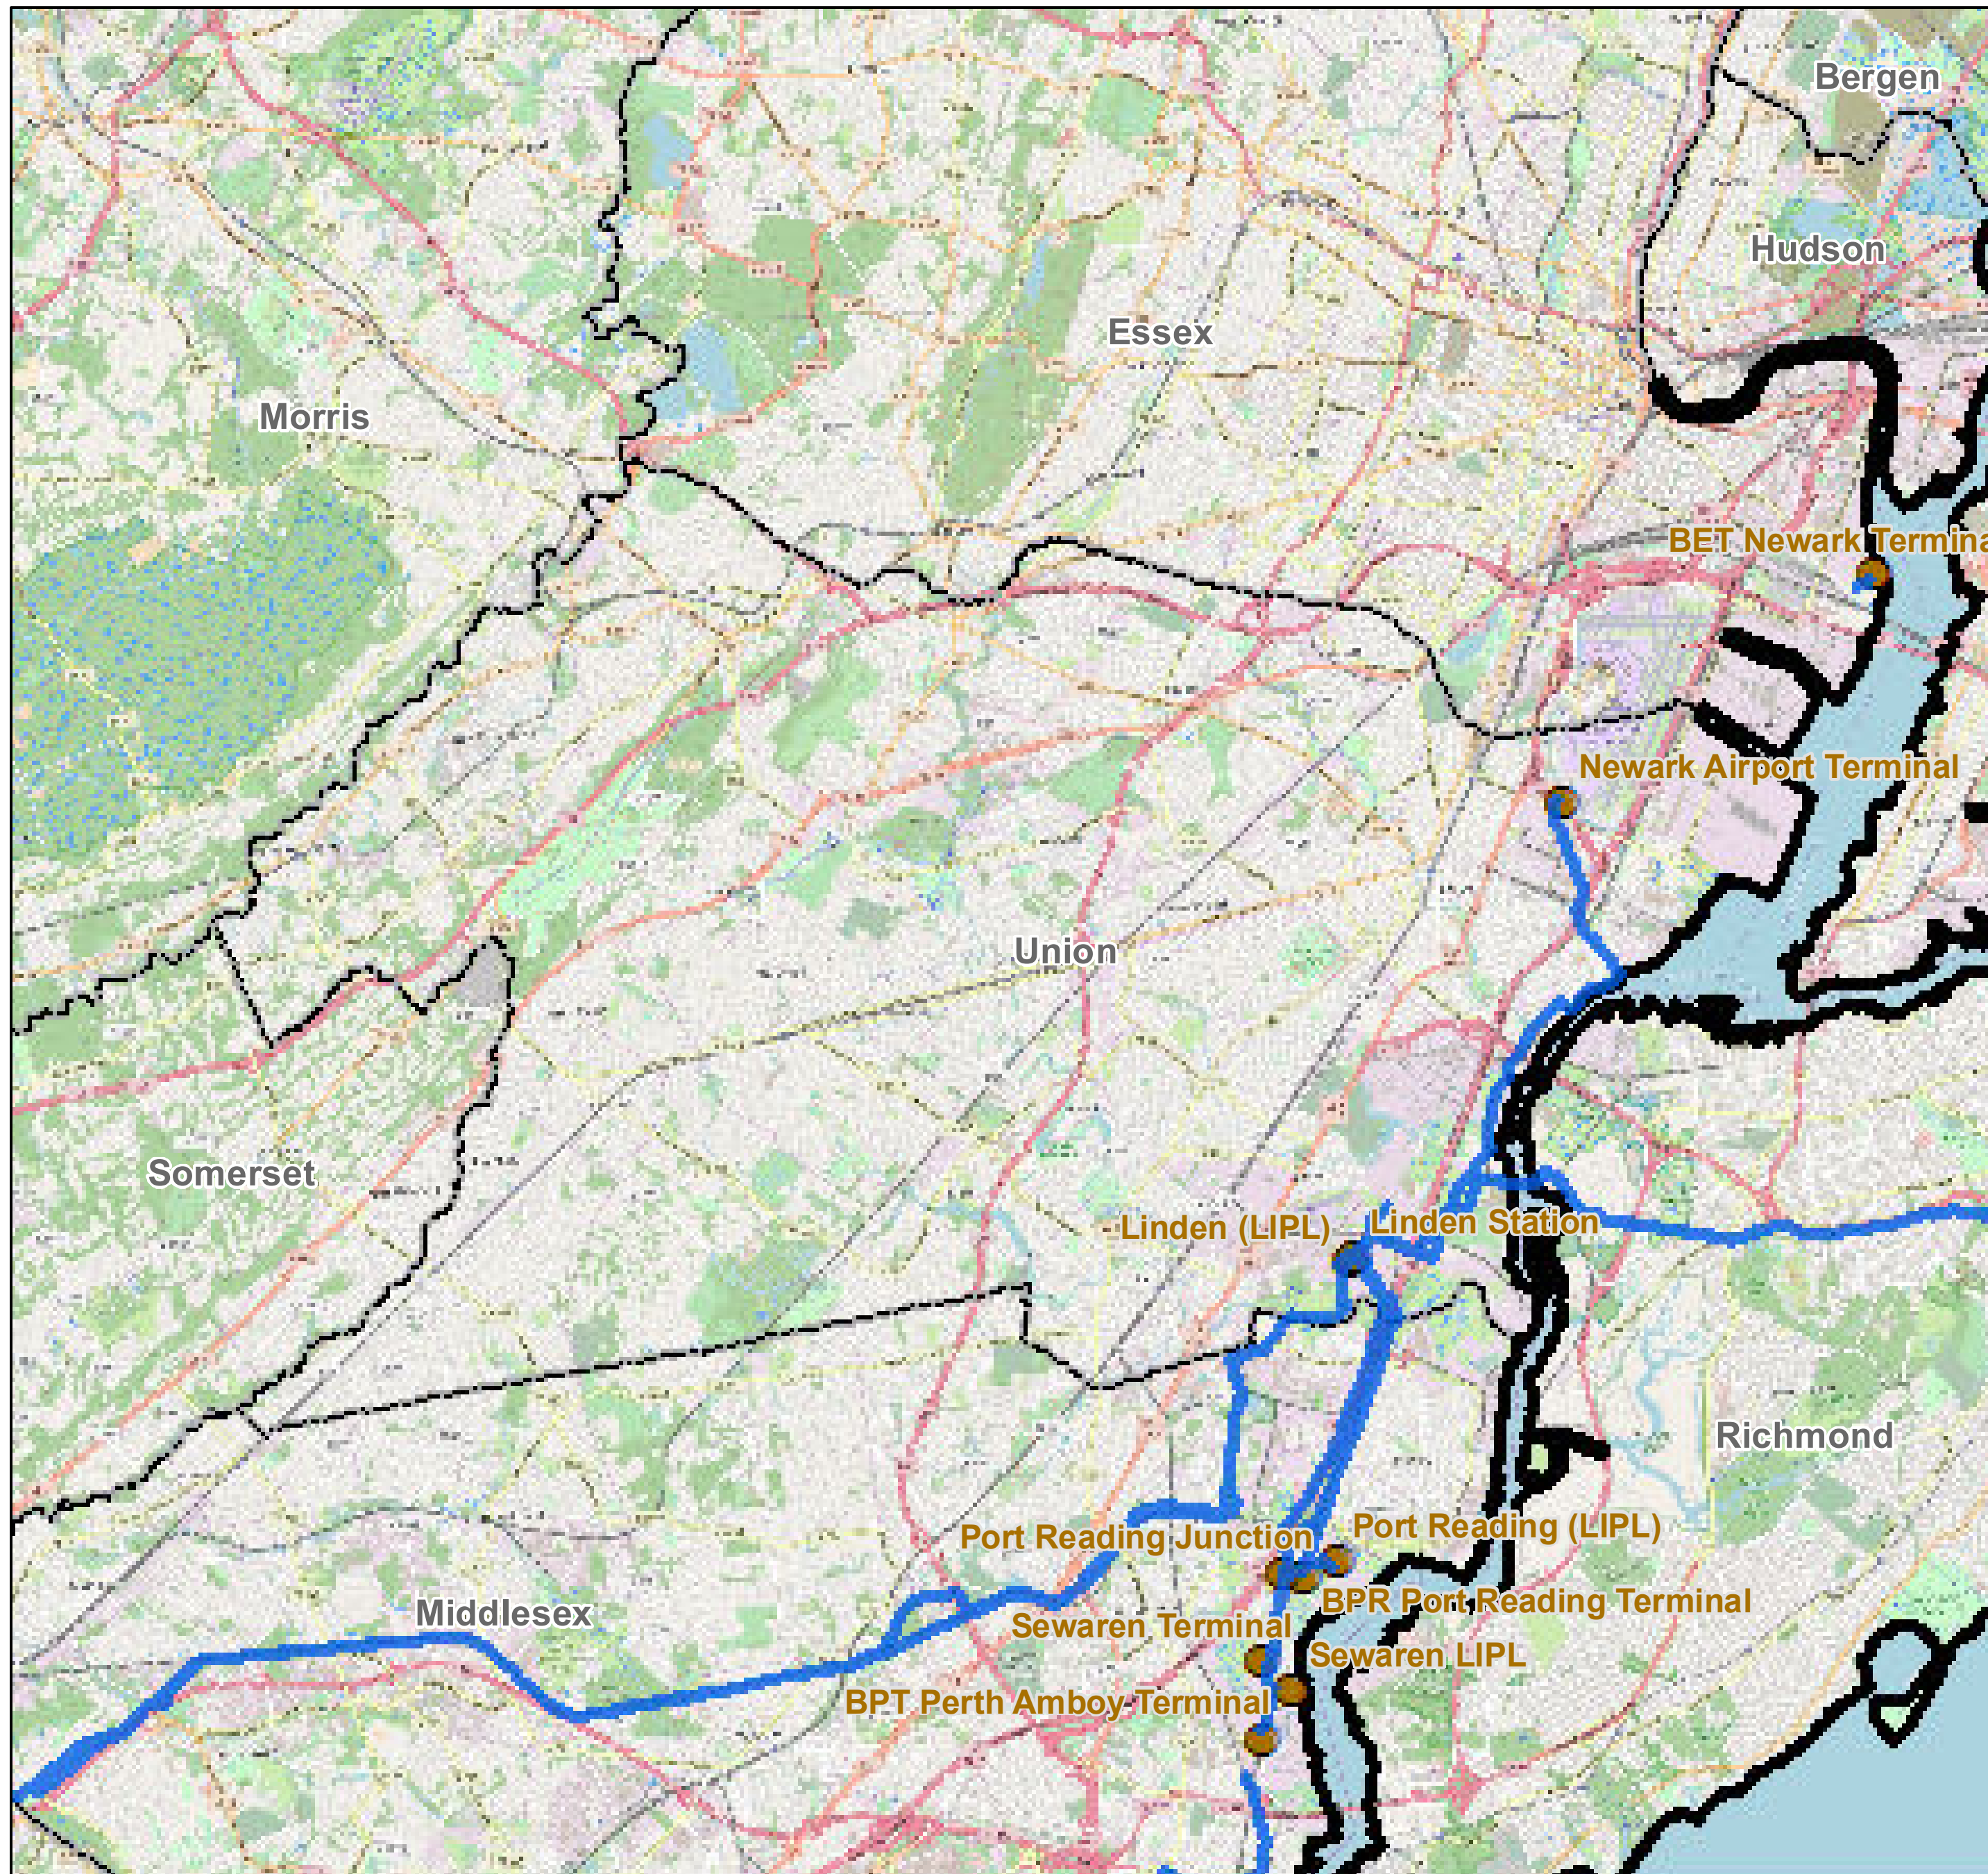

County: Union, New Jersey

BUCKEYE PARTNERS, L.P.

For more detailed pipeline information see the NPMS public viewer at: www.npms.phmsa.dot.gov

1 in = 1.41 miles

Legend

- Buckeye Pipelines (28)
- Buckeye Facilities (3)
- State Boundaries
- County Boundaries

This map is not intended to be used to physically locate Buckeye's facilities. Facilities and other features are not to scale. Before conducting any excavation activities, you must first call your state One Call System to have all underground facilities physically located.