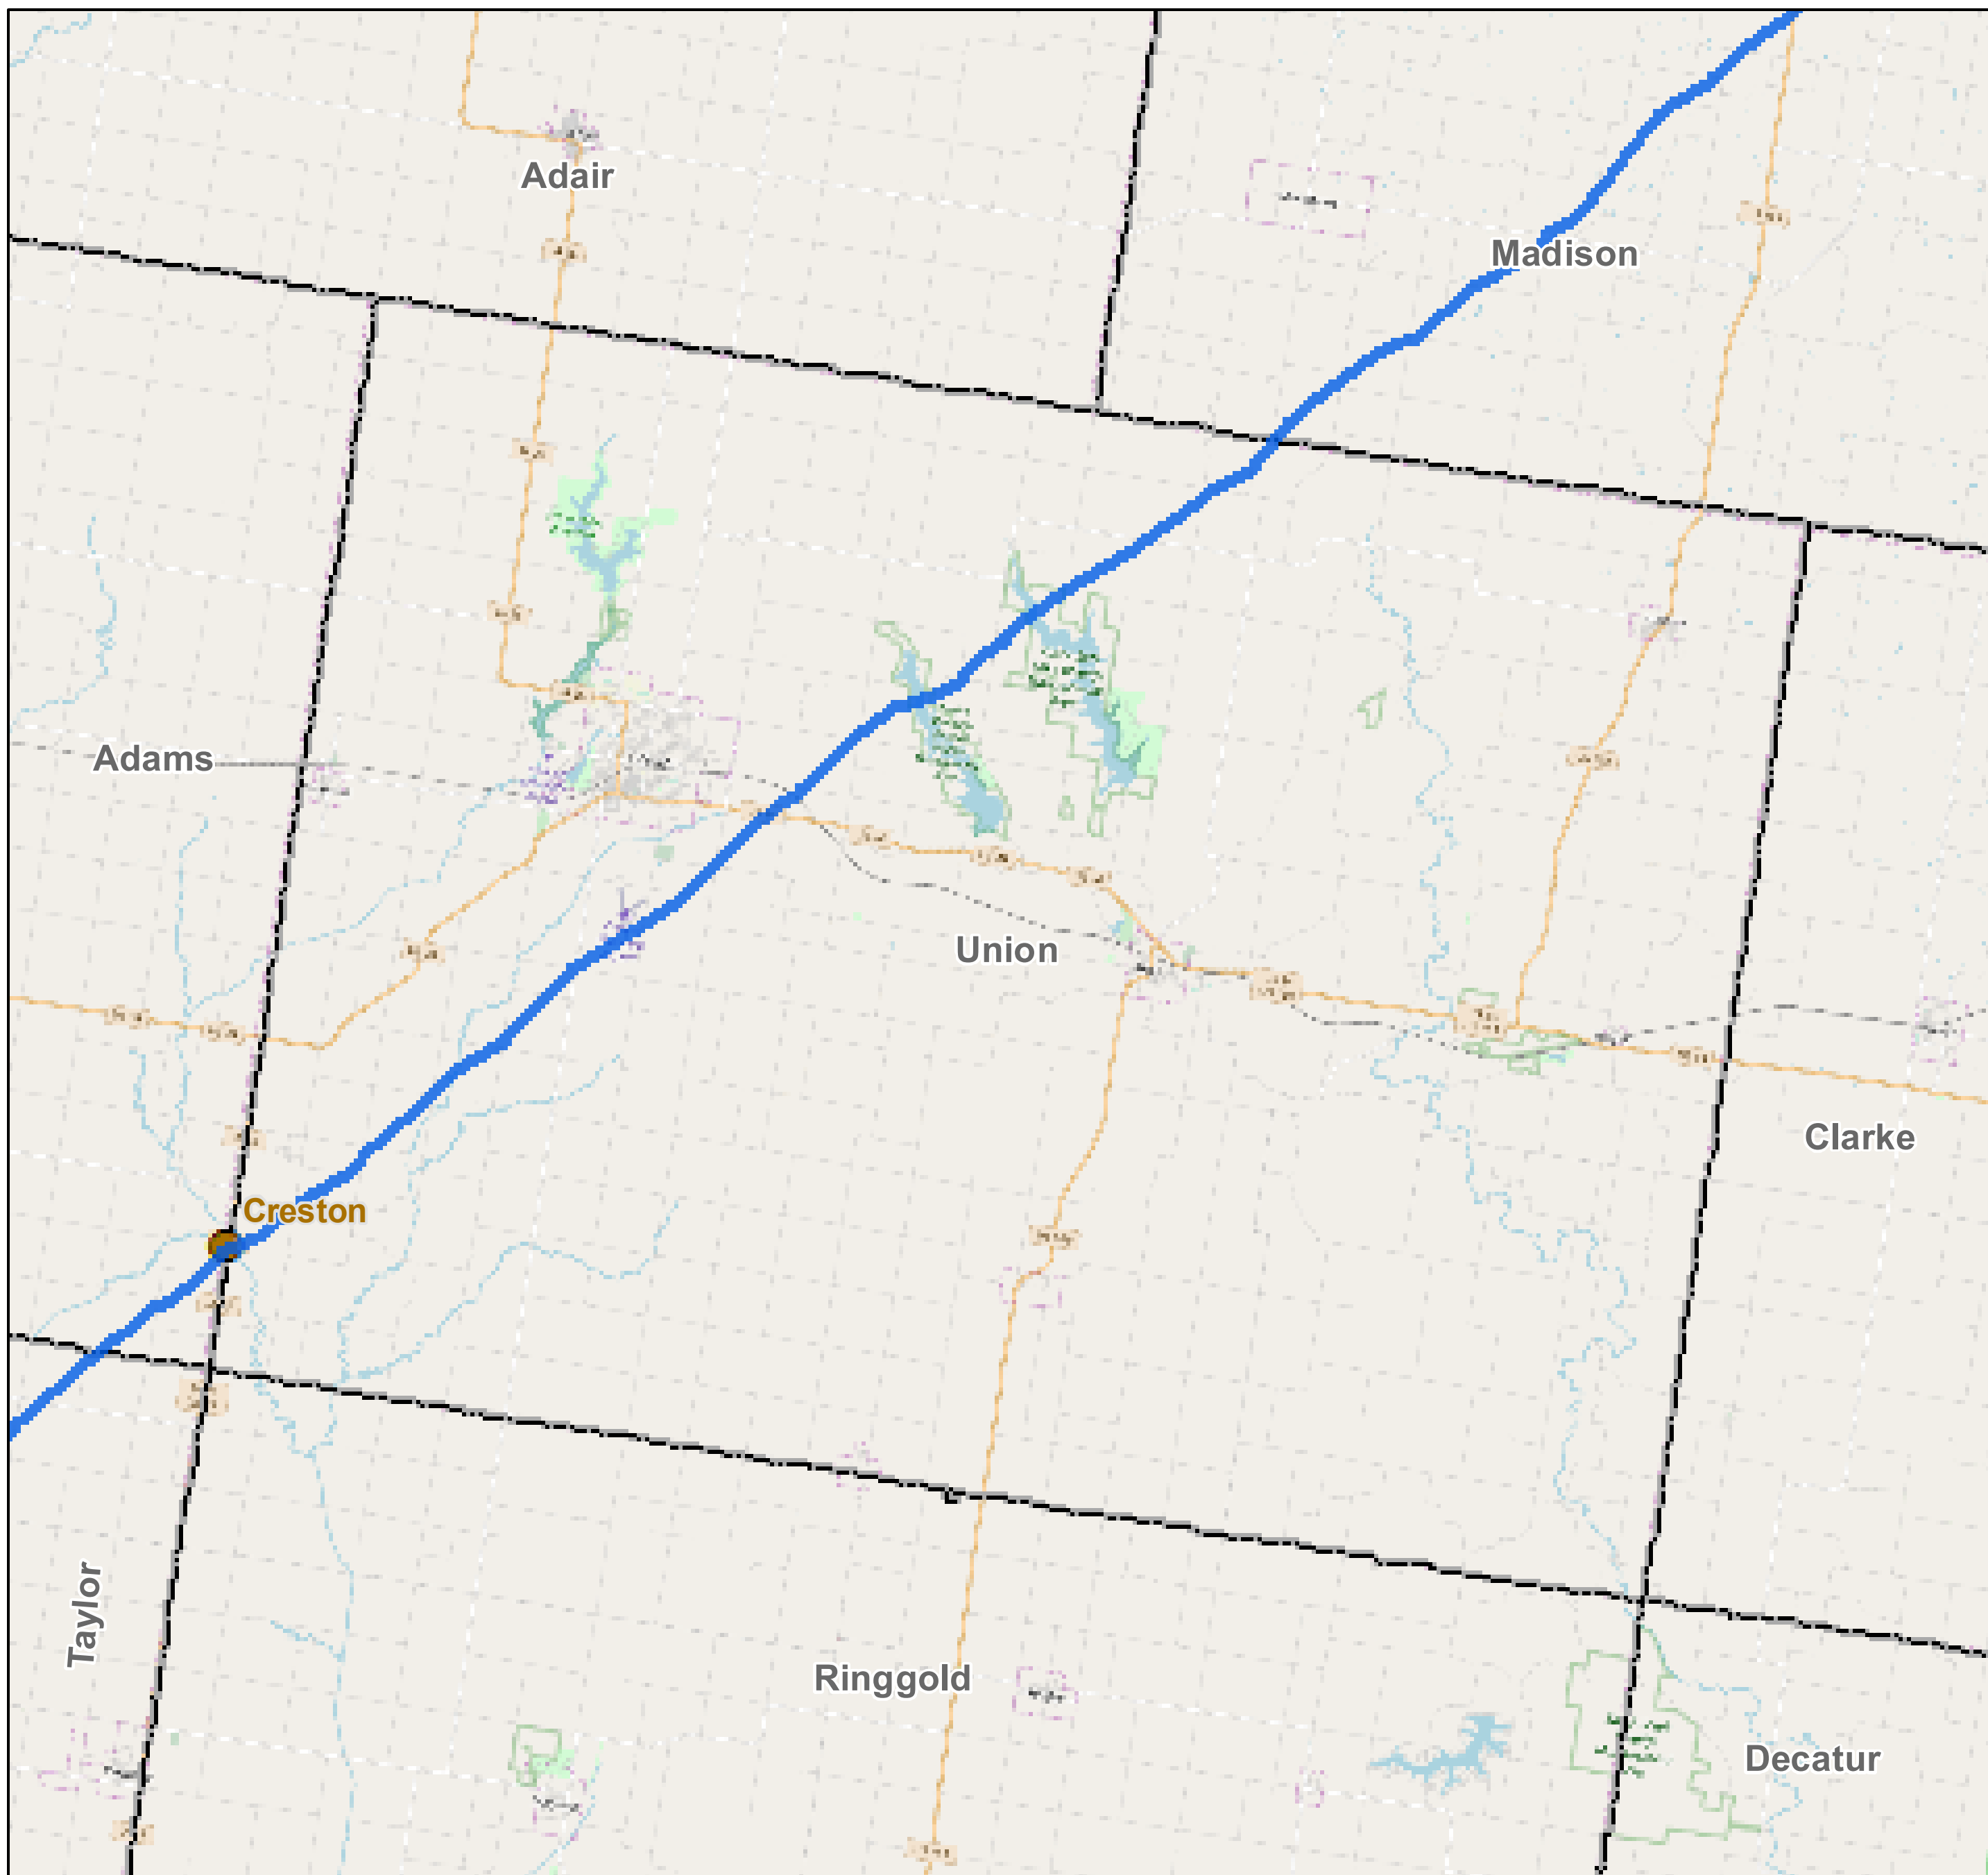

County: Union, Iowa

BUCKEYE PARTNERS, L.P.

For more detailed pipeline information see the NPMS public viewer at: www.npms.phmsa.dot.gov

1 in = 2.22 miles

Legend

- Buckeye Pipelines (1)
- Buckeye Facilities (1)
- State Boundaries
- County Boundaries

This map is not intended to be used to physically locate Buckeye's facilities. Facilities and other features are not to scale. Before conducting any excavation activities, you must first call your state One Call System to have all underground facilities physically located.