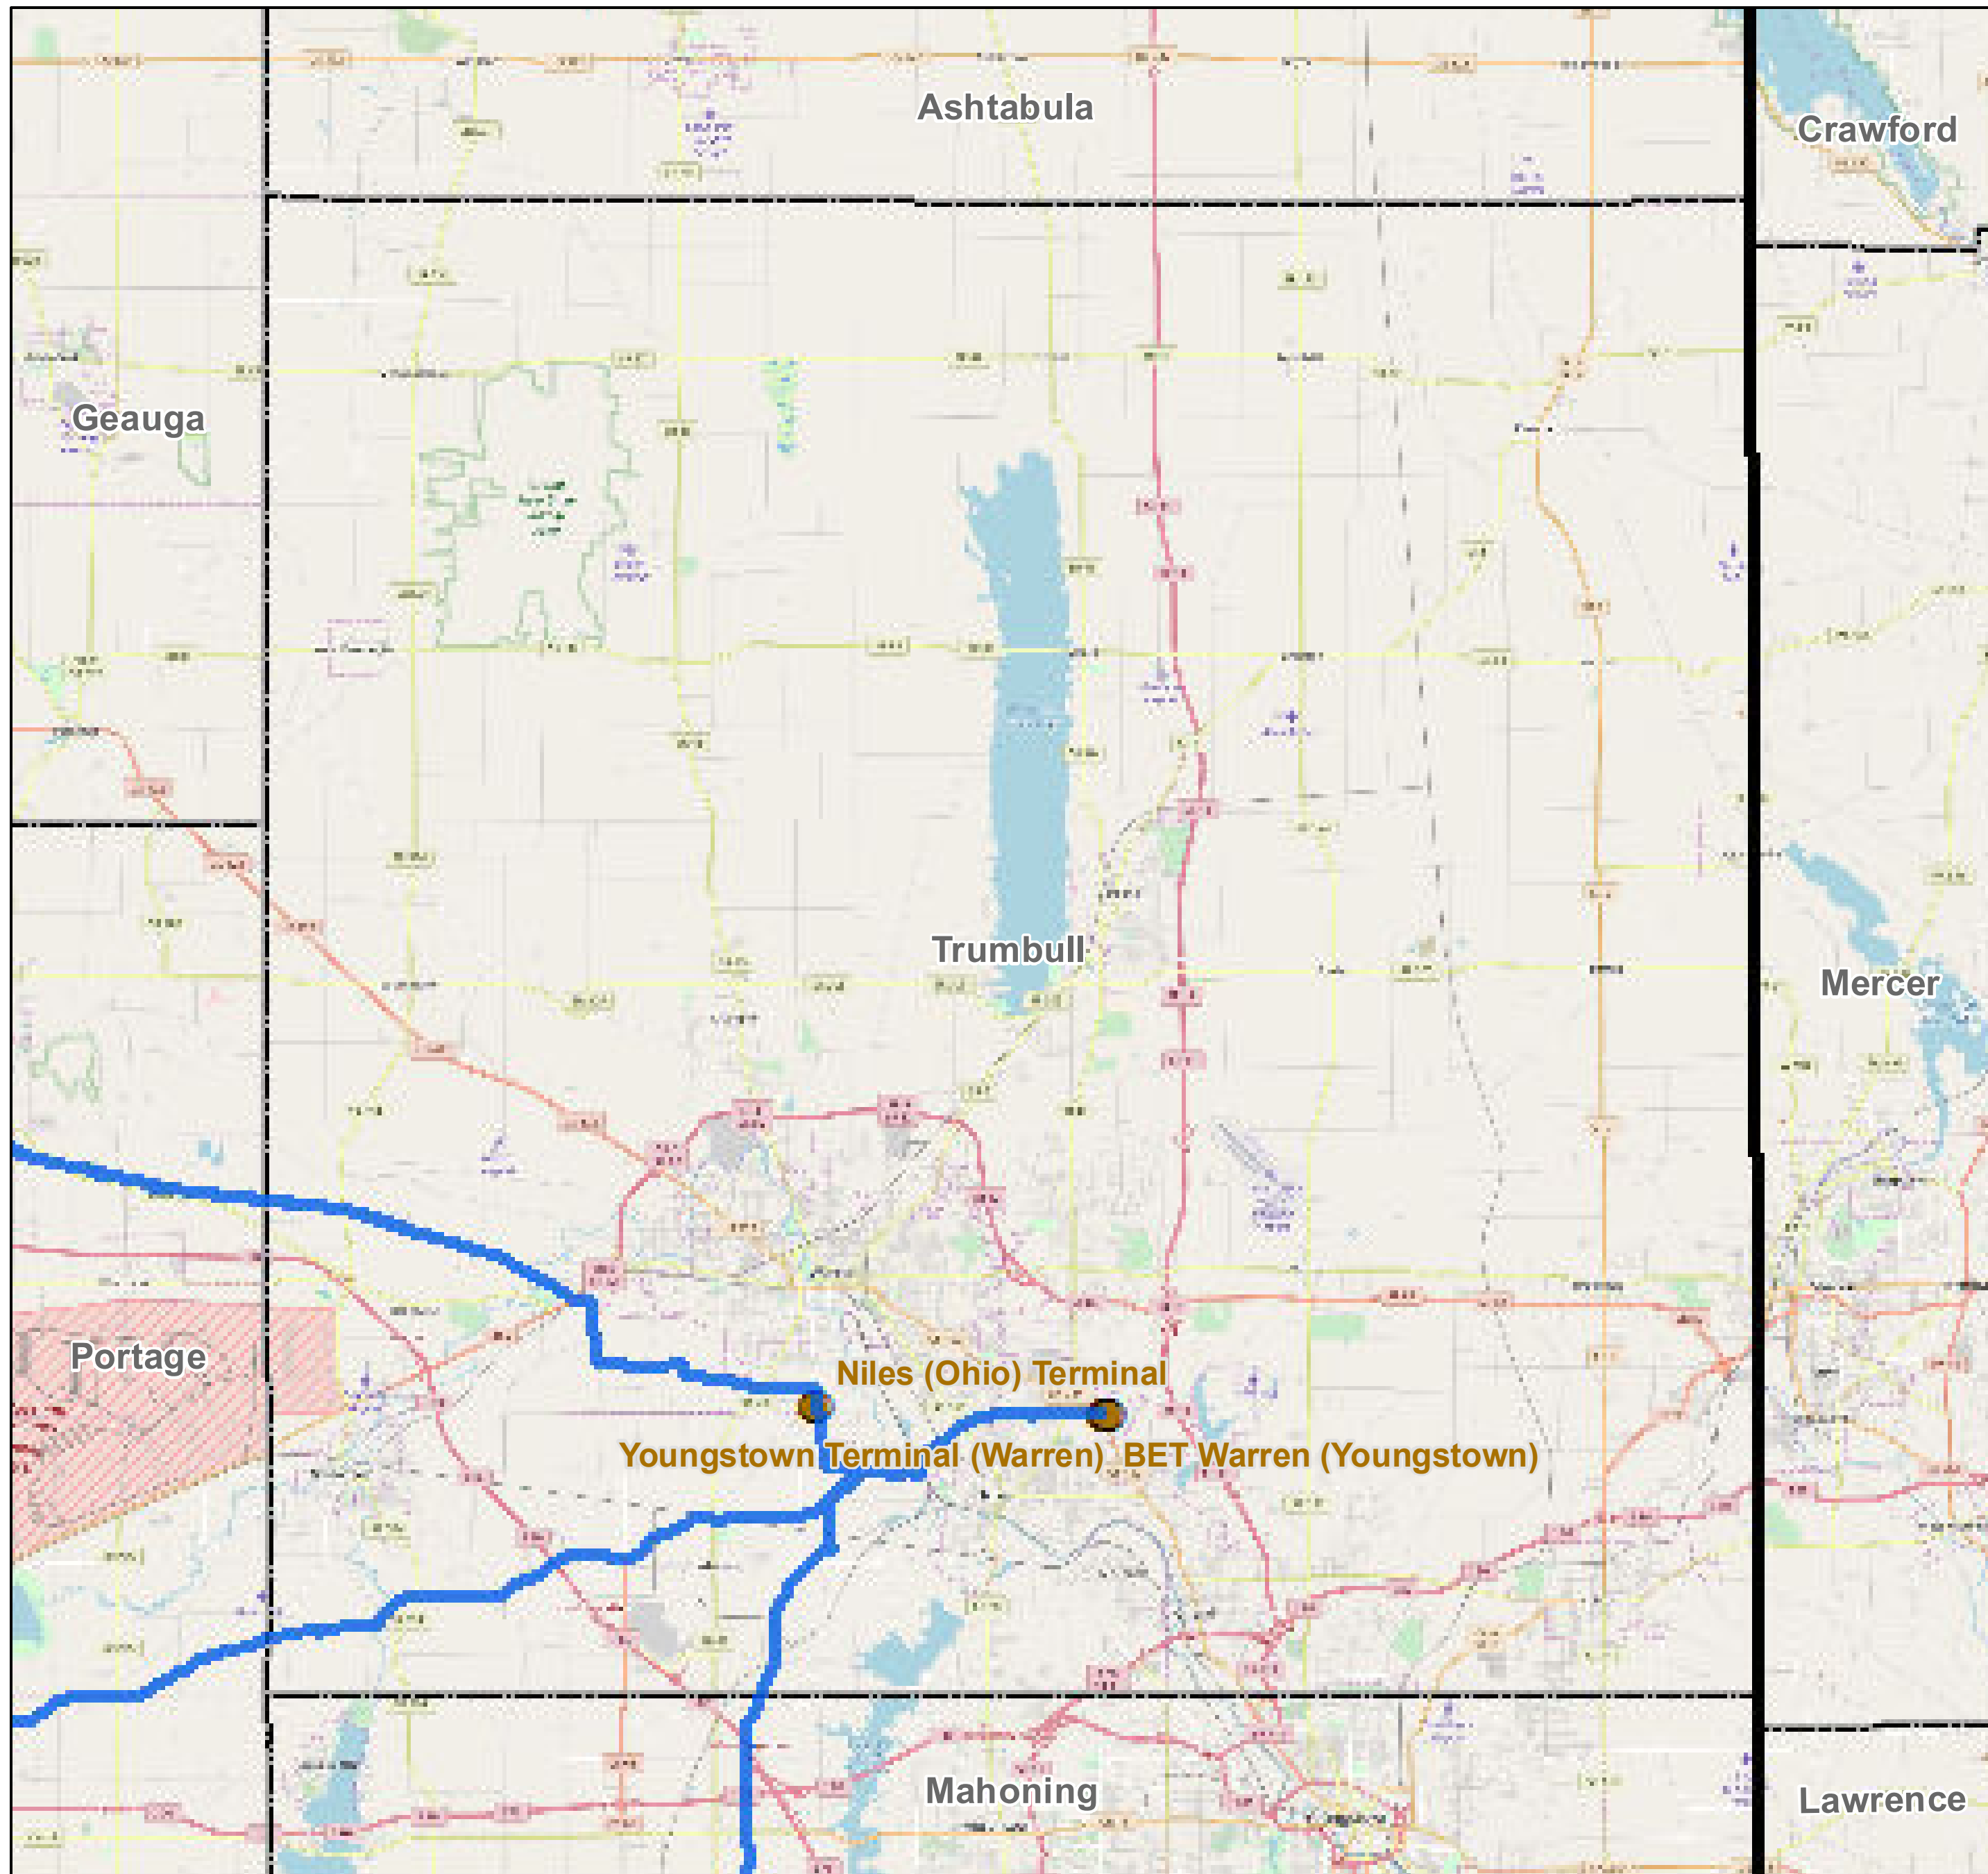

County: Trumbull, Ohio

BUCKEYE PARTNERS, L.P.

For more detailed pipeline information see the NPMS public viewer at: www.npms.phmsa.dot.gov

1 in = 2.26 miles

Legend

-  Buckeye Pipelines (3)
-  Buckeye Facilities (3)
-  State Boundaries
-  County Boundaries

This map is not intended to be used to physically locate Buckeye's facilities. Facilities and other features are not to scale. Before conducting any excavation activities, you must first call your state One Call System to have all underground facilities physically located.