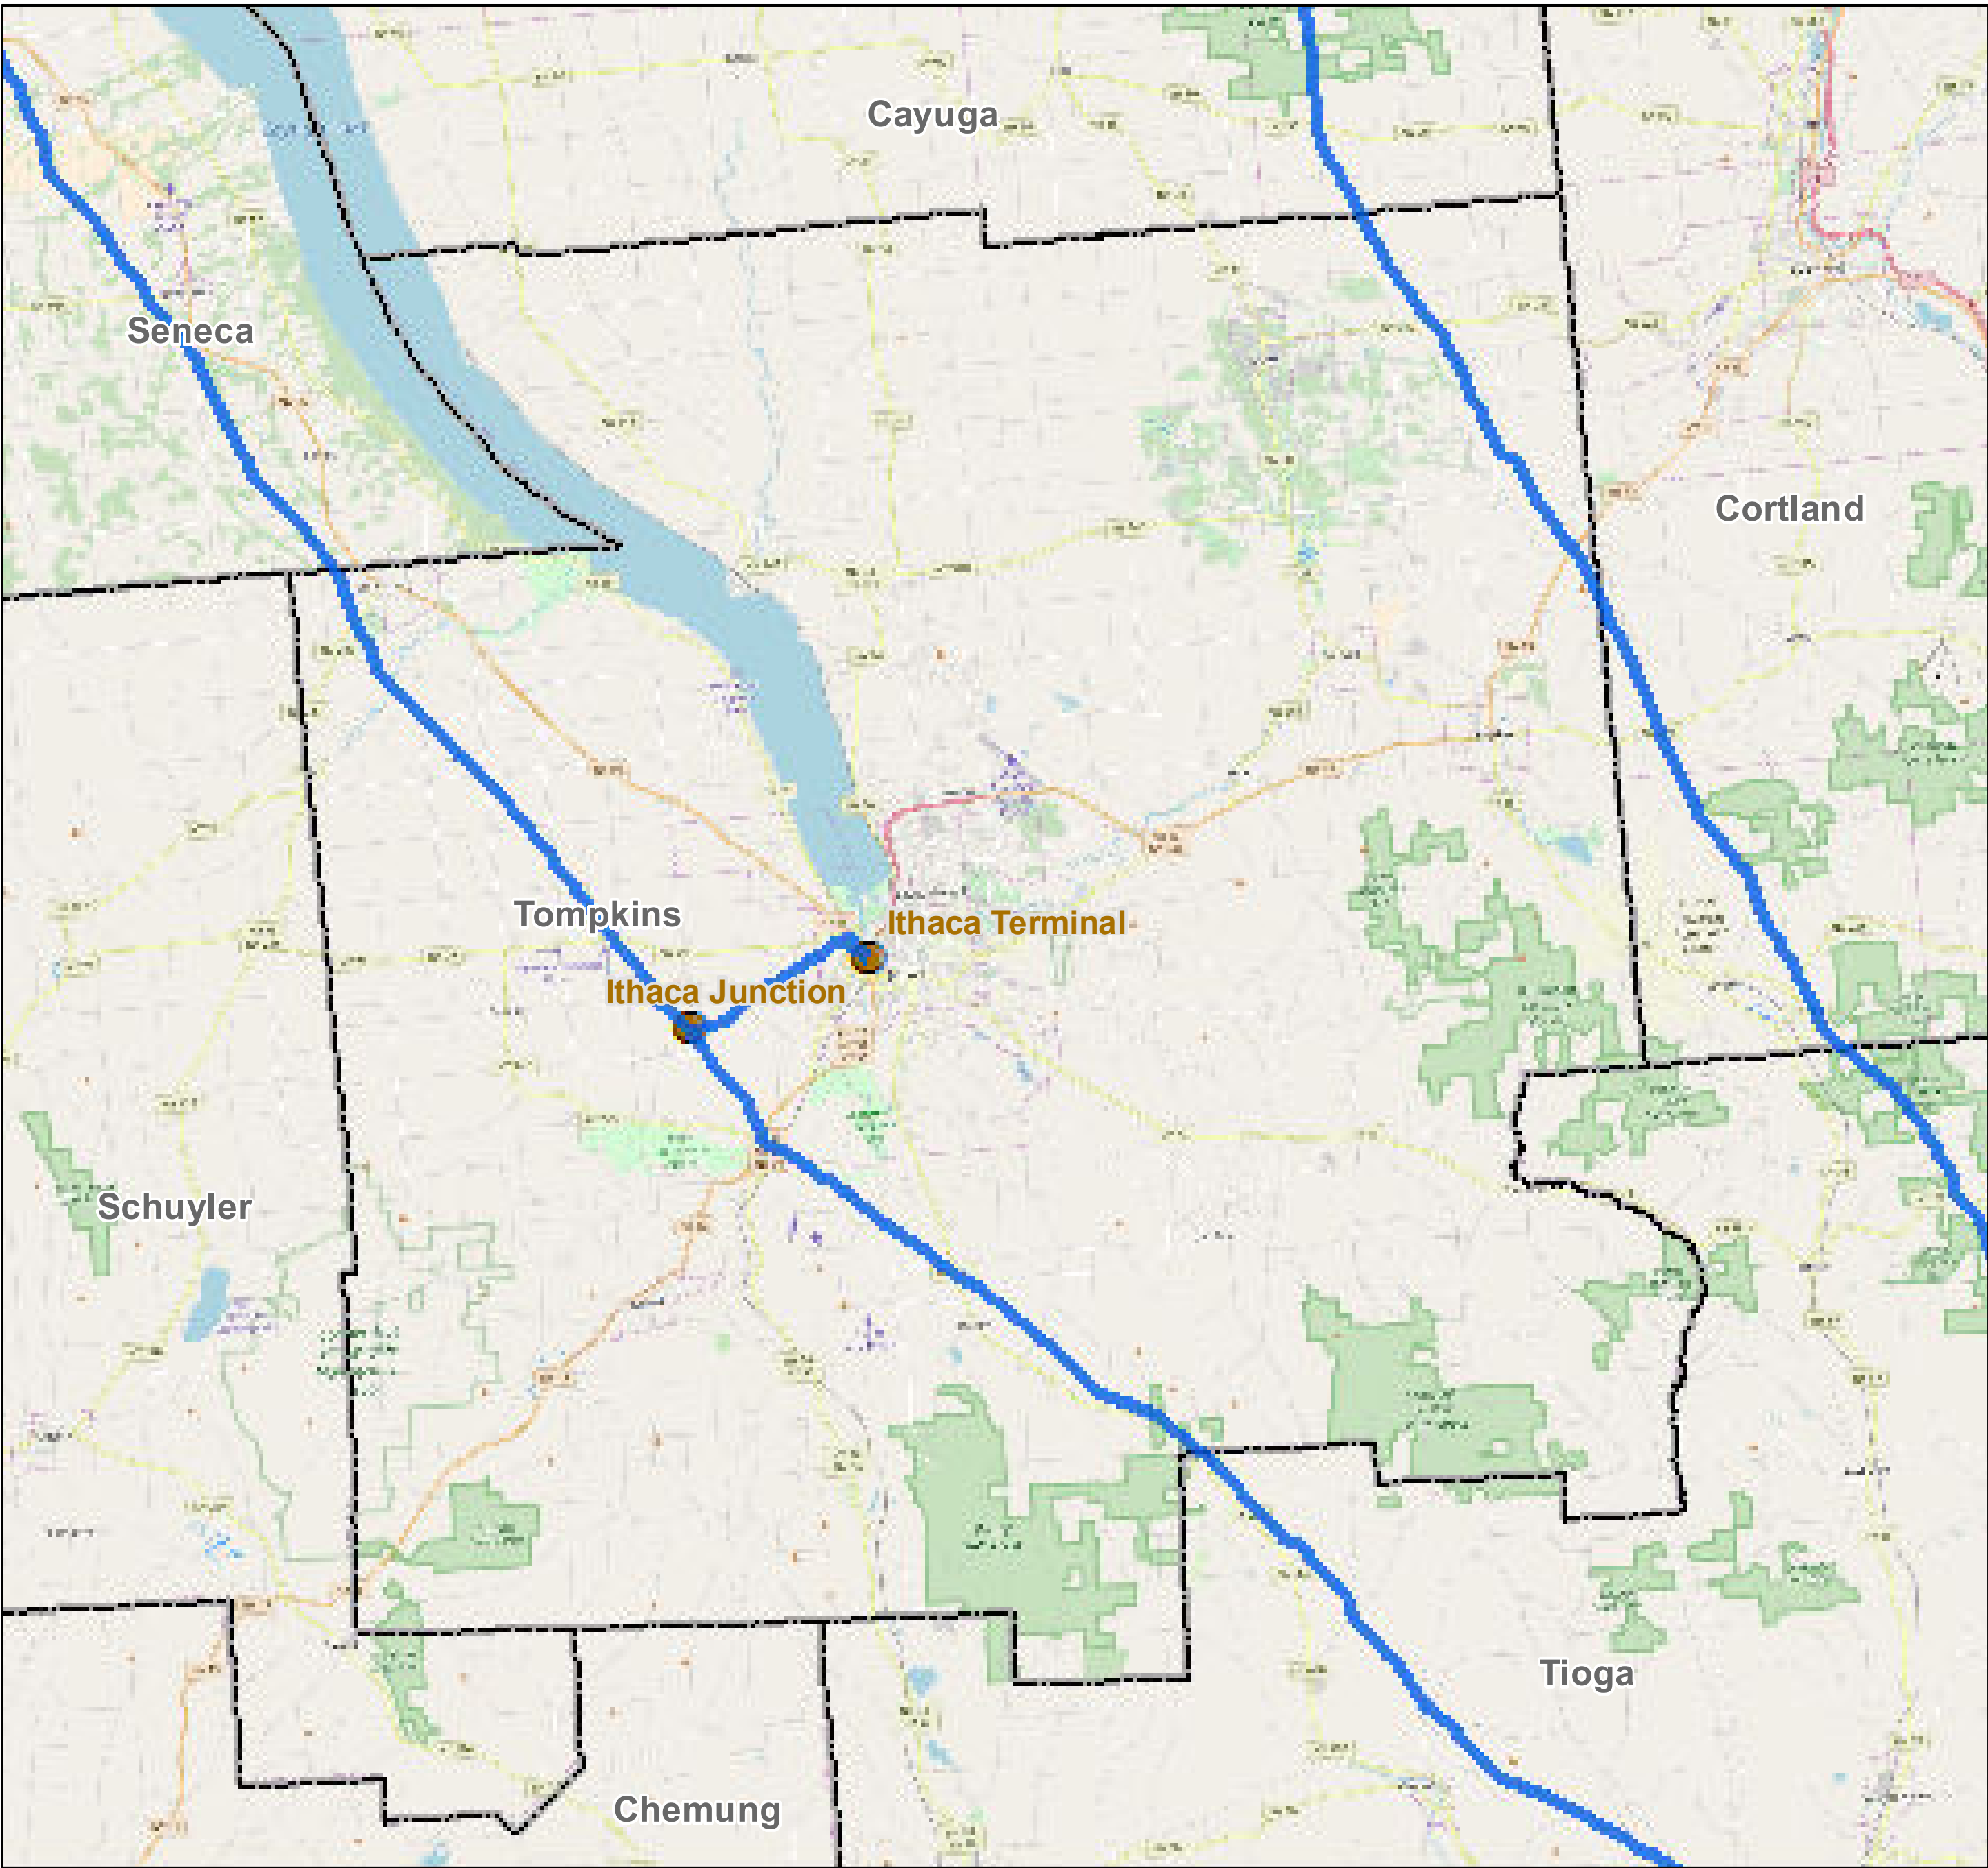

# County: Tompkins, New York

**BUCKEYE PARTNERS, L.P.**

For more detailed pipeline information see the NPMS public viewer at: [www.npms.phmsa.dot.gov](http://www.npms.phmsa.dot.gov)

1 in = 2.26 miles

### Legend

- Buckeye Pipelines (4)
- Buckeye Facilities (2)
- State Boundaries
- County Boundaries

This map is not intended to be used to physically locate Buckeye's facilities. Facilities and other features are not to scale. Before conducting any excavation activities, you must first call your state One Call System to have all underground facilities physically located.