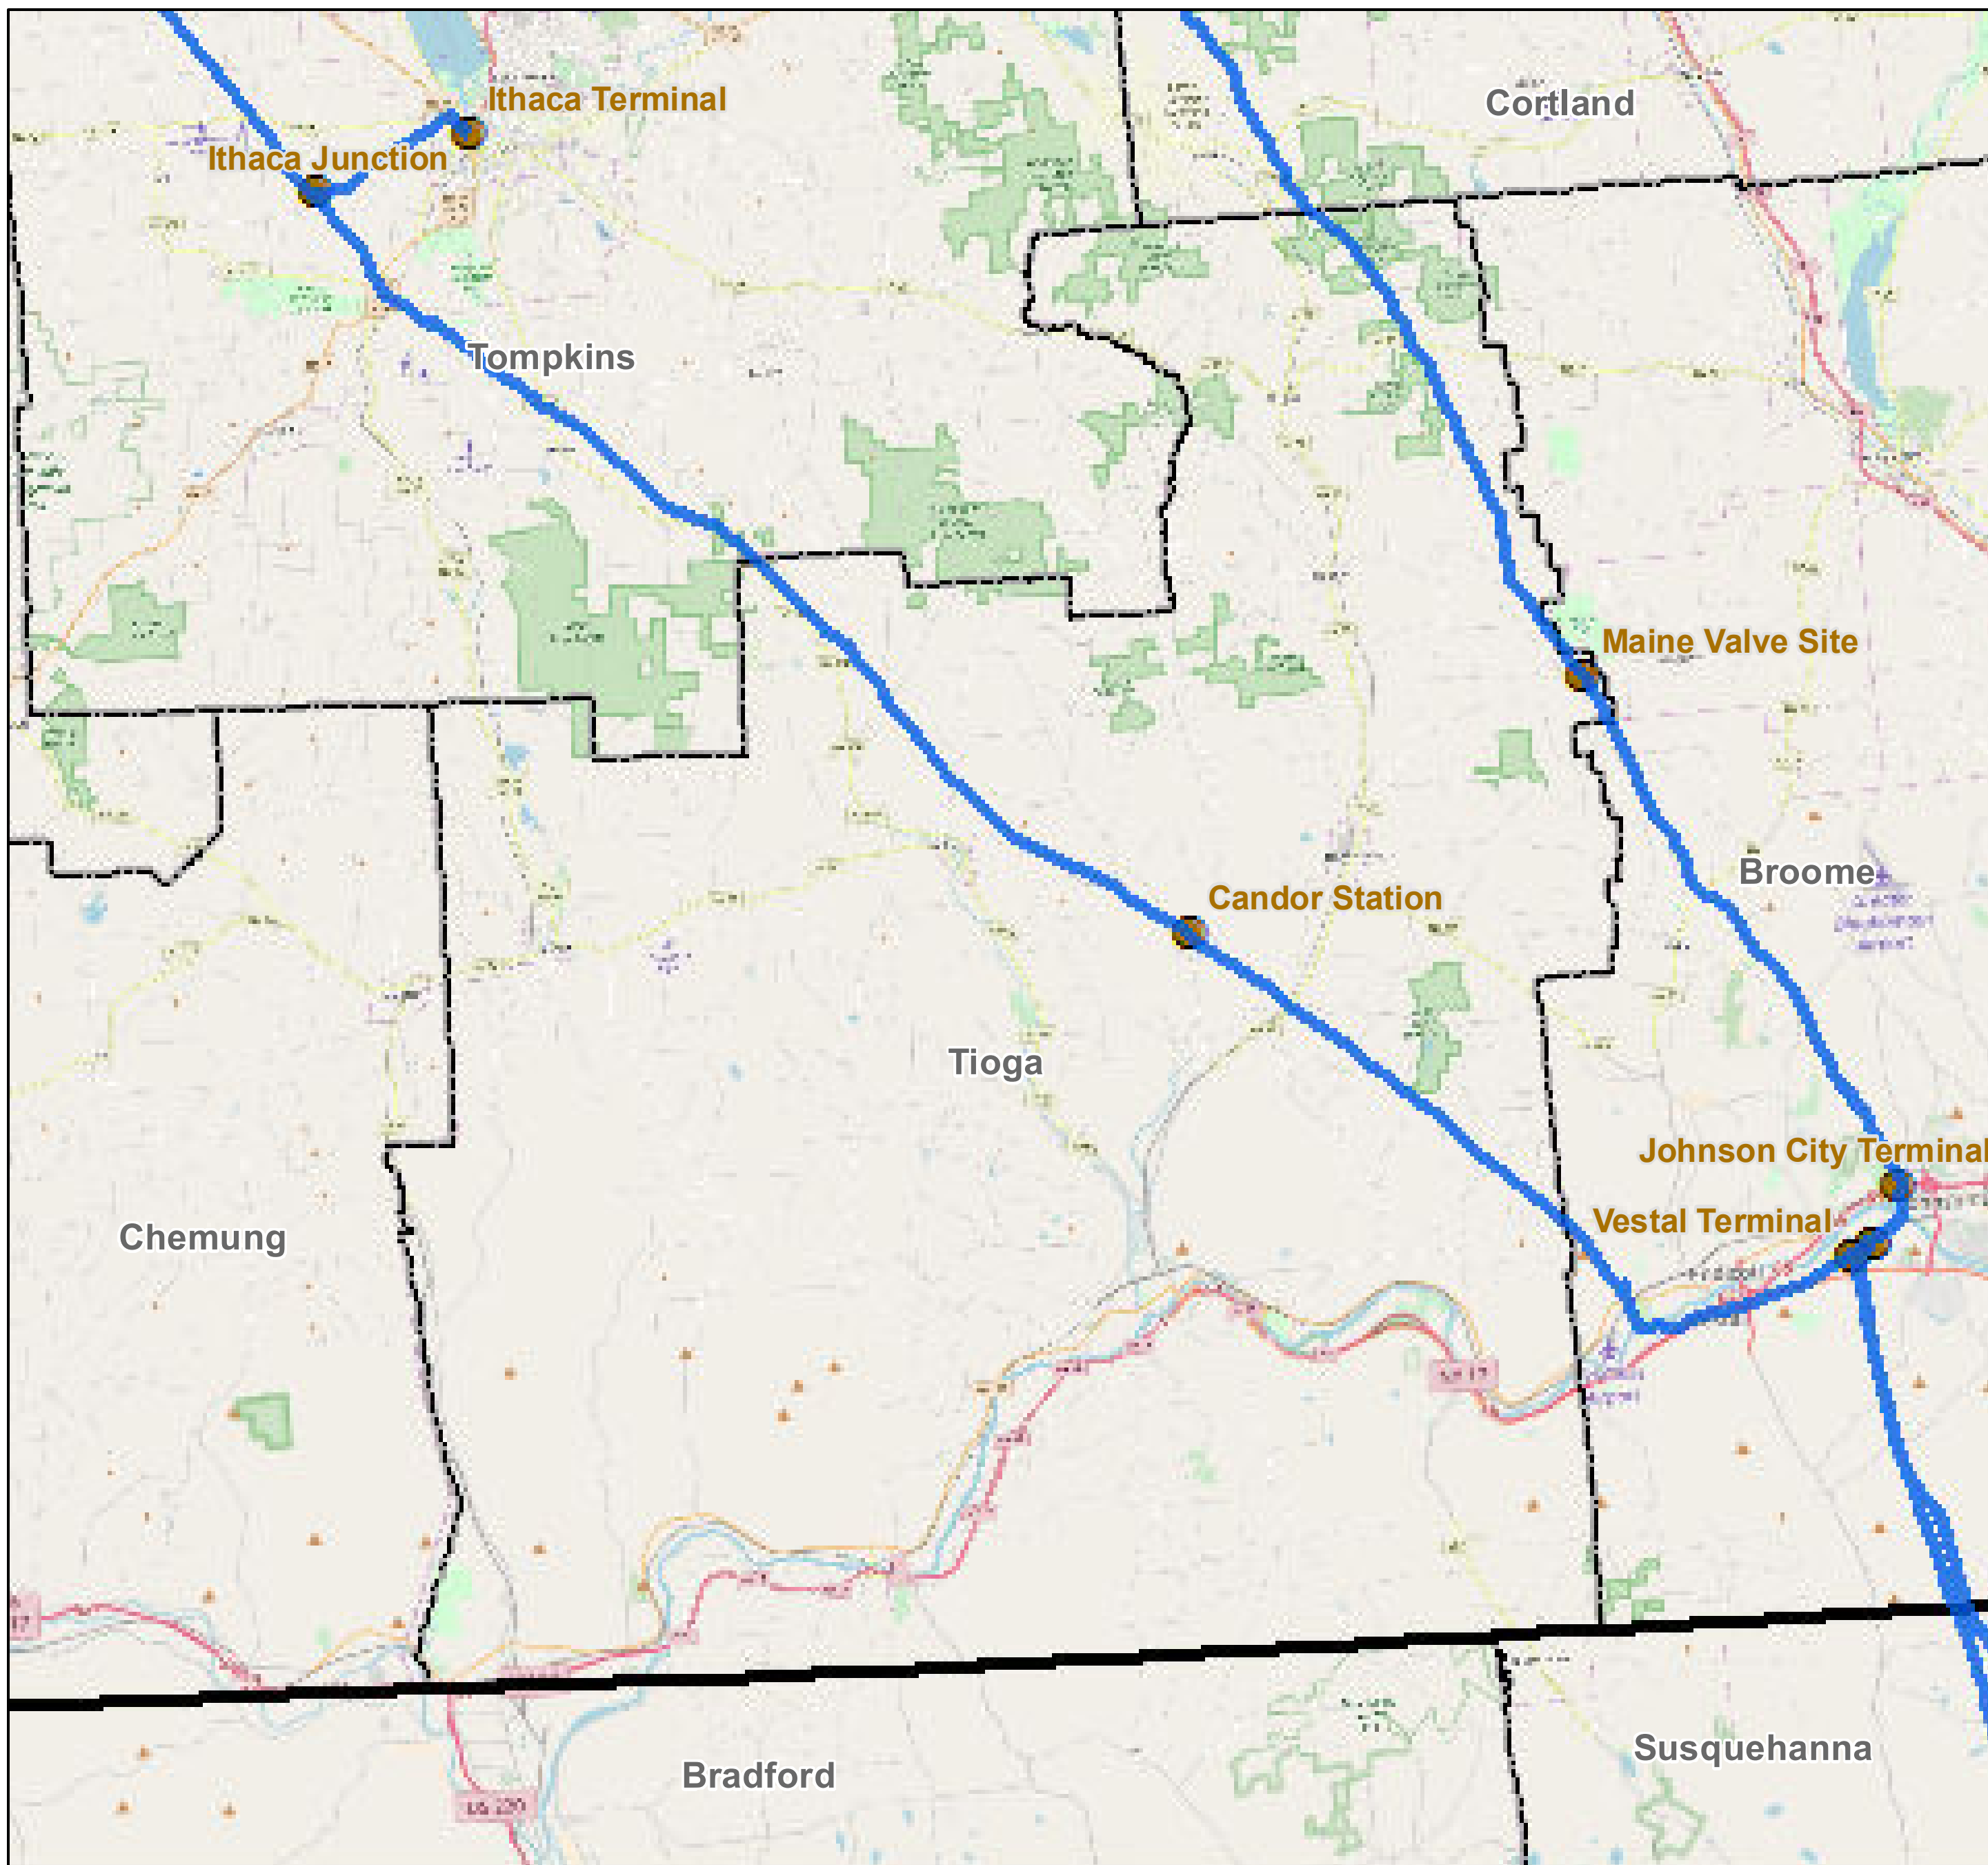

# County: Tioga, New York

**BUCKEYE PARTNERS, L.P.**

For more detailed pipeline information see the NPMS public viewer at: [www.npms.phmsa.dot.gov](http://www.npms.phmsa.dot.gov)

1 in = 2.62 miles

## Legend

-  Buckeye Pipelines (4)
-  Buckeye Facilities (2)
-  State Boundaries
-  County Boundaries

This map is not intended to be used to physically locate Buckeye's facilities. Facilities and other features are not to scale. Before conducting any excavation activities, you must first call your state One Call System to have all underground facilities physically located.