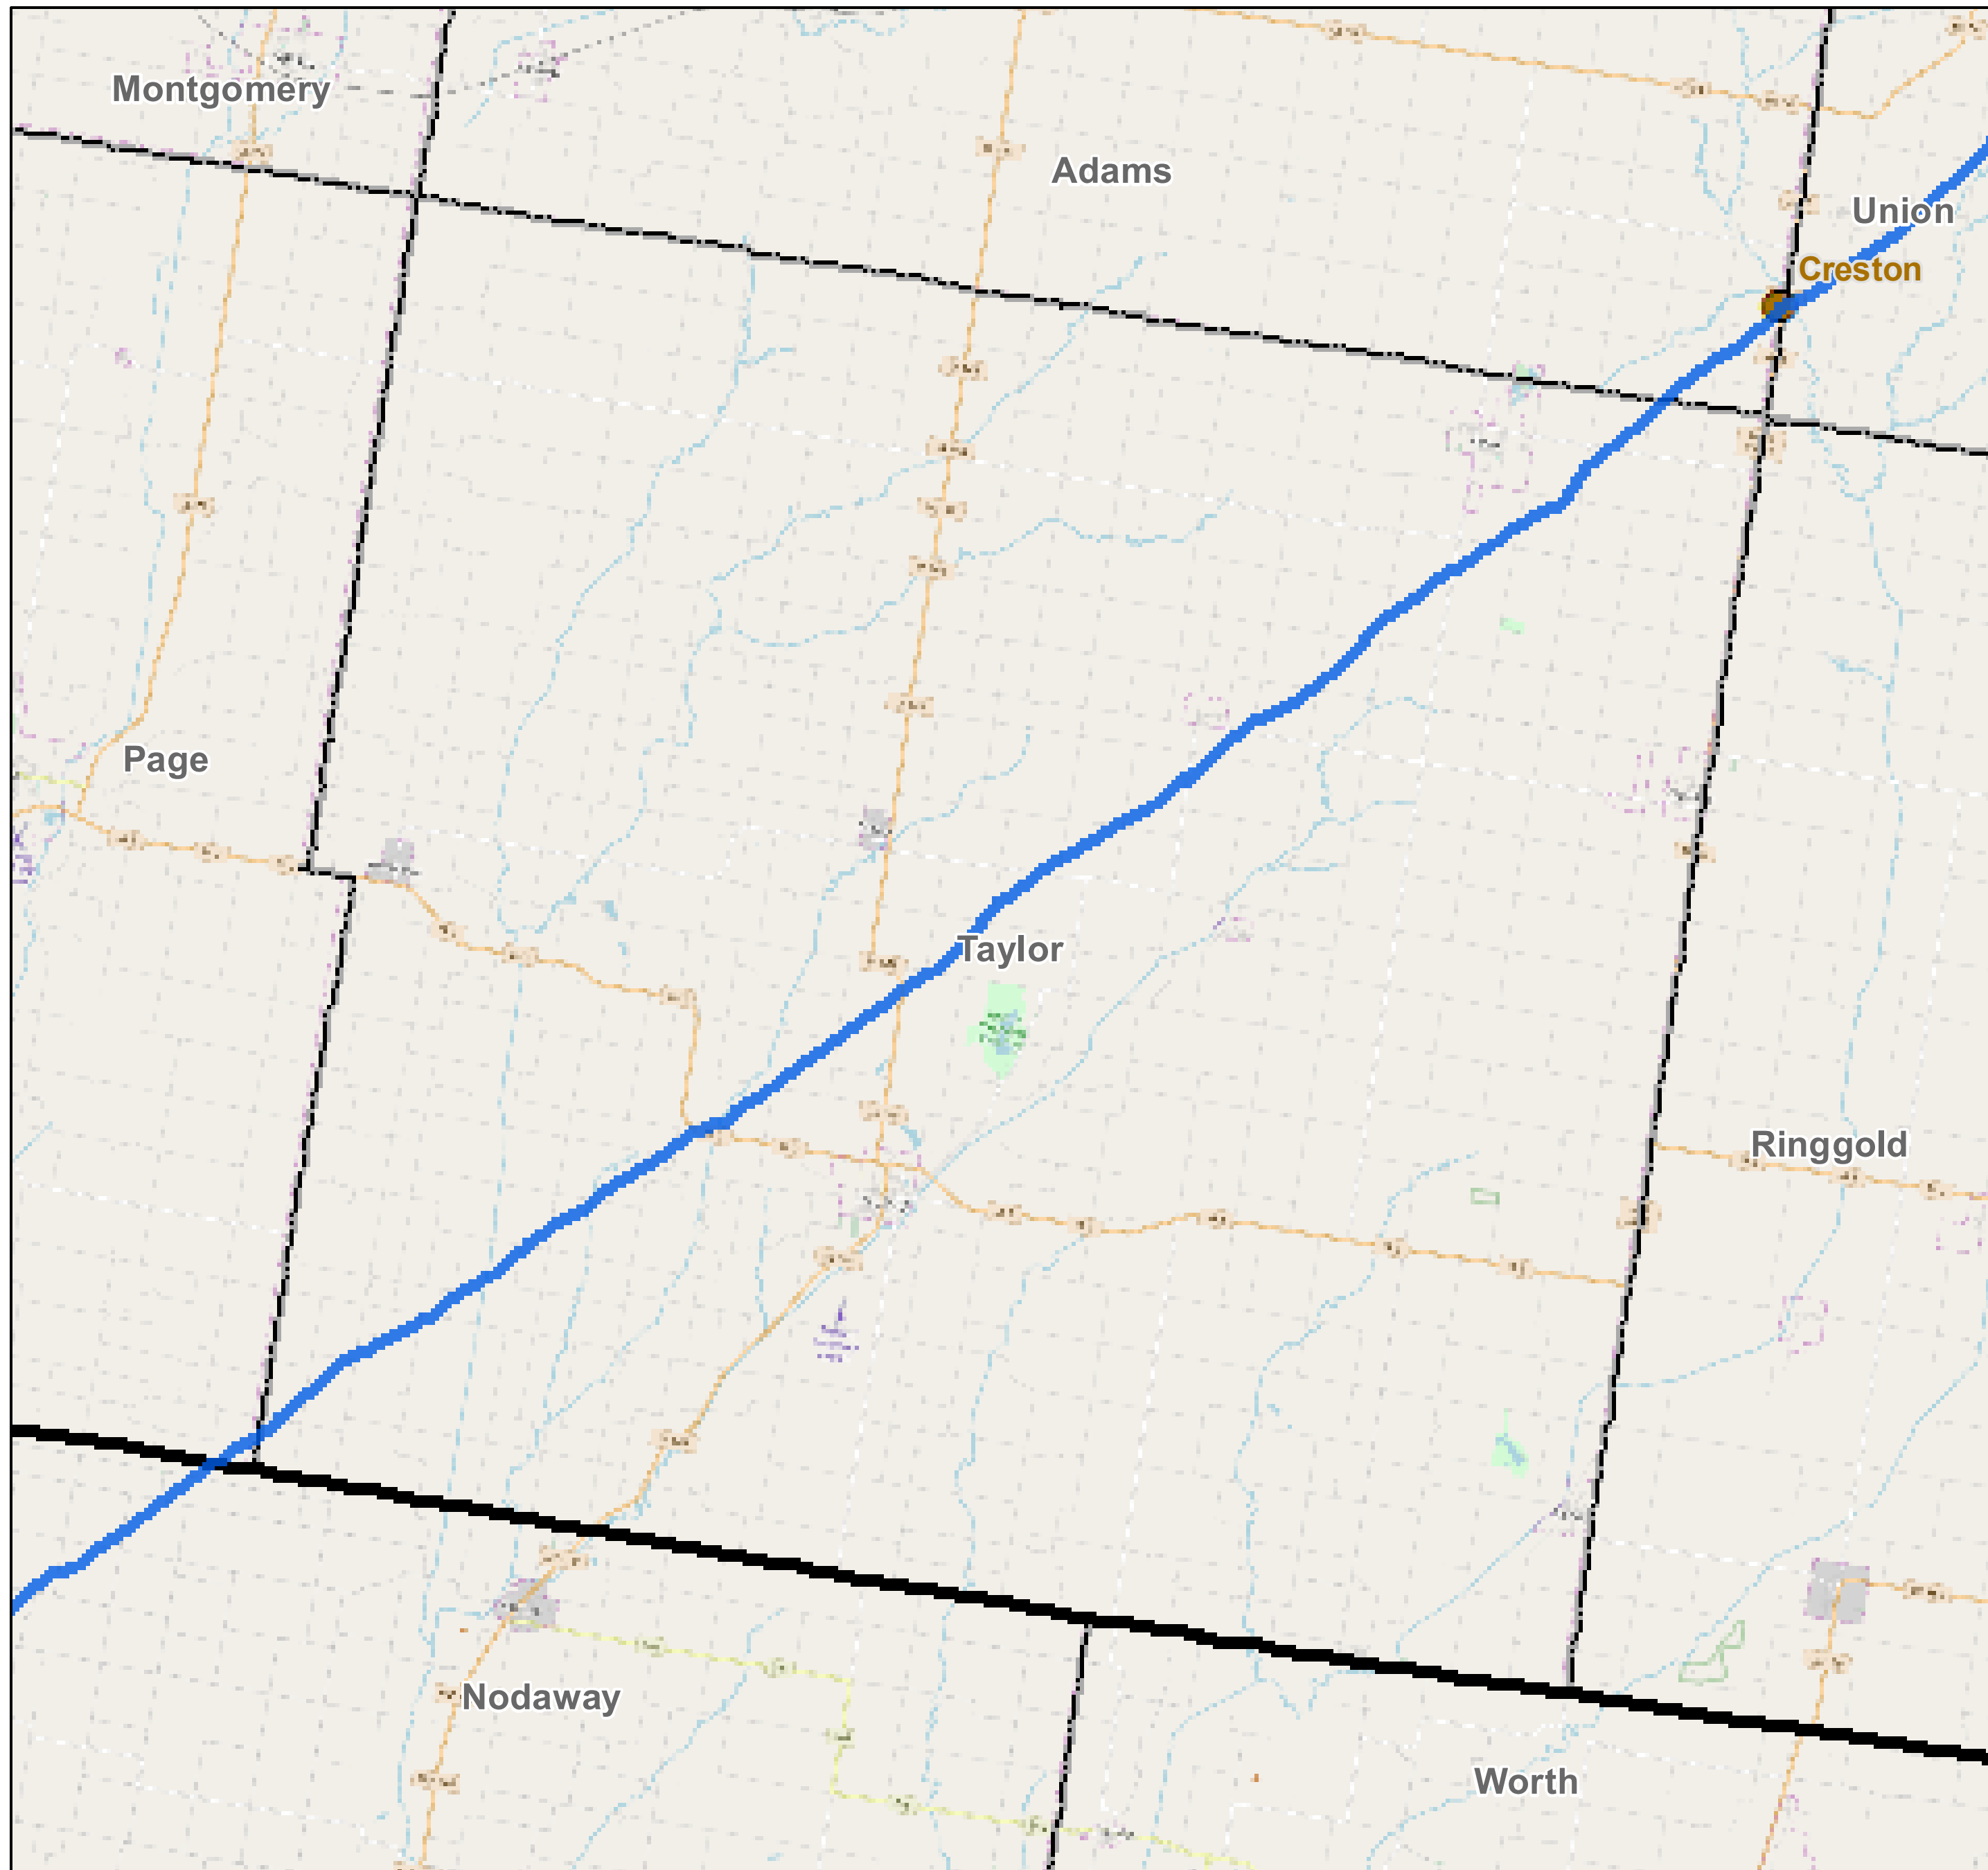

# County: Taylor, Iowa

**BUCKEYE PARTNERS, L.P.**

For more detailed pipeline information see the NPMS public viewer at: [www.npms.phmsa.dot.gov](http://www.npms.phmsa.dot.gov)

1 in = 2.37 miles

## Legend

- Buckeye Pipelines (1)
- Buckeye Facilities (0)
- State Boundaries
- County Boundaries

This map is not intended to be used to physically locate Buckeye's facilities. Facilities and other features are not to scale. Before conducting any excavation activities, you must first call your state One Call System to have all underground facilities physically located.