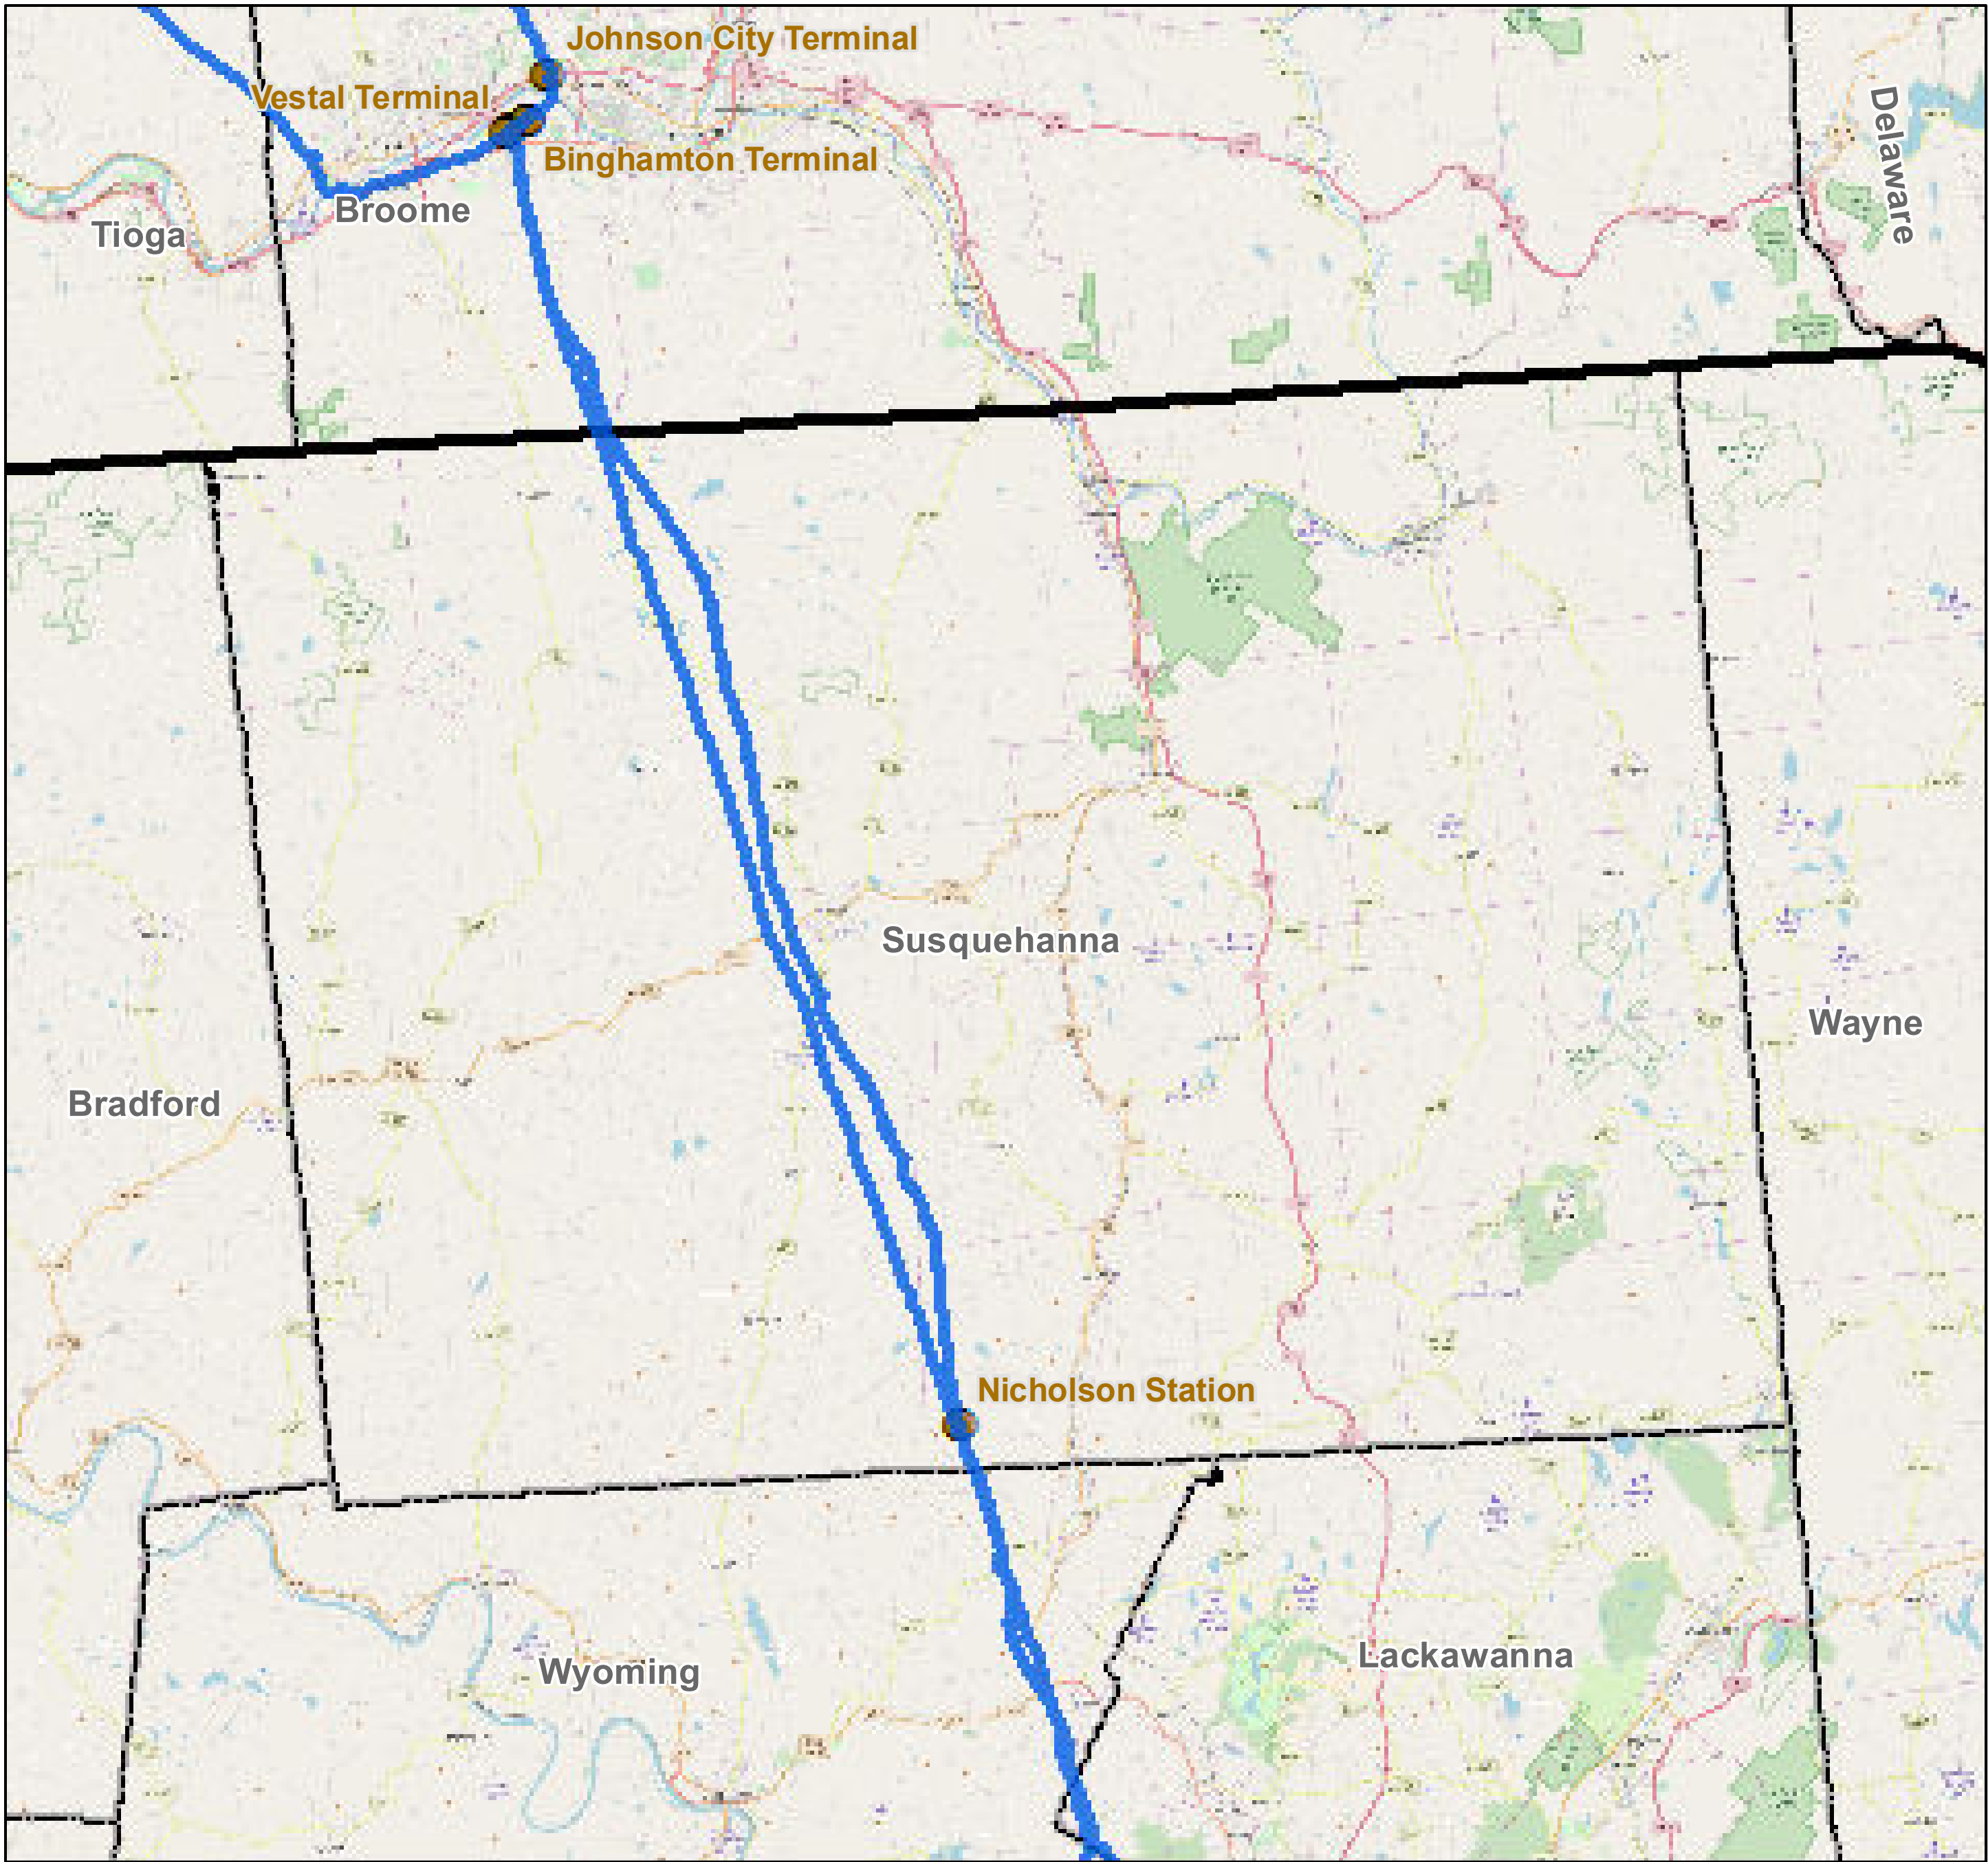

County: Susquehanna, Pennsylvania

BUCKEYE PARTNERS, L.P.

For more detailed pipeline information see the NPMS public viewer at: www.npms.phmsa.dot.gov

1 in = 3.07 miles

Legend

- Buckeye Pipelines (6)
- Buckeye Facilities (1)
- State Boundaries
- County Boundaries

This map is not intended to be used to physically locate Buckeye's facilities. Facilities and other features are not to scale. Before conducting any excavation activities, you must first call your state One Call System to have all underground facilities physically located.