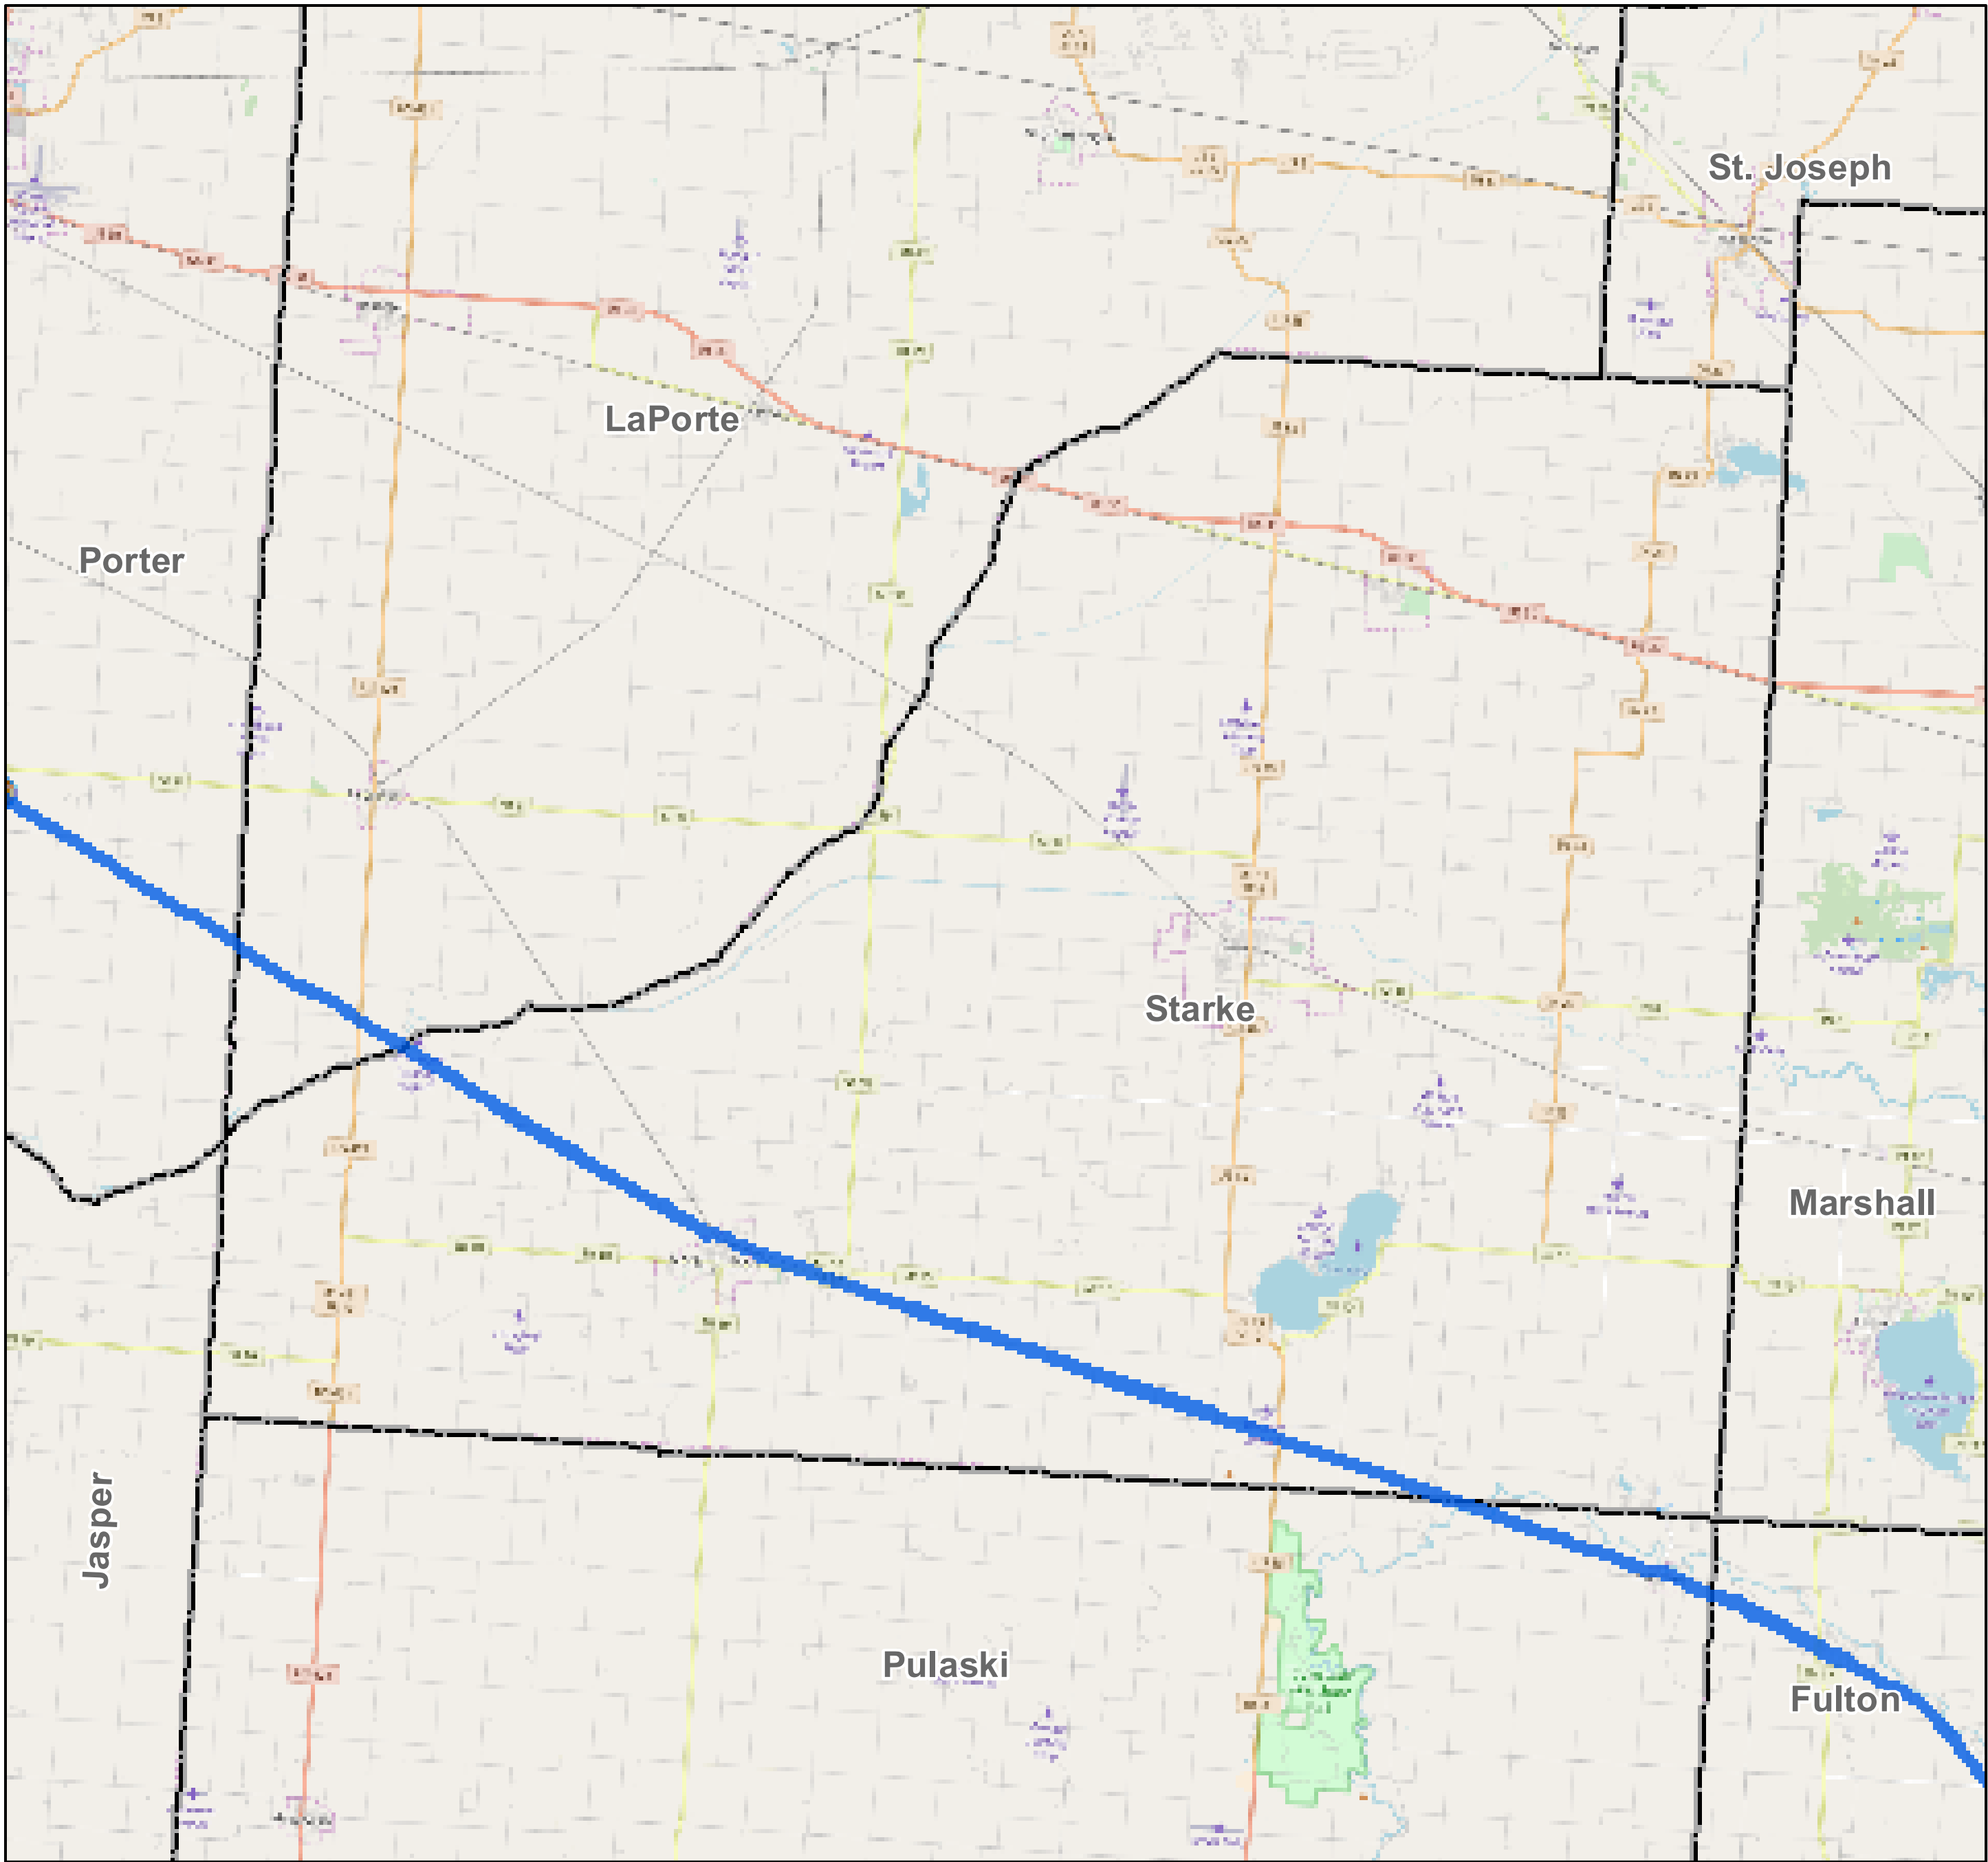

County: Starke, Indiana

BUCKEYE PARTNERS, L.P.

For more detailed pipeline information see the NPMS public viewer at: www.npms.phmsa.dot.gov

1 in = 2.11 miles

Legend

- Buckeye Pipelines (2)
- Buckeye Facilities (0)
- State Boundaries
- County Boundaries

This map is not intended to be used to physically locate Buckeye's facilities. Facilities and other features are not to scale. Before conducting any excavation activities, you must first call your state One Call System to have all underground facilities physically located.