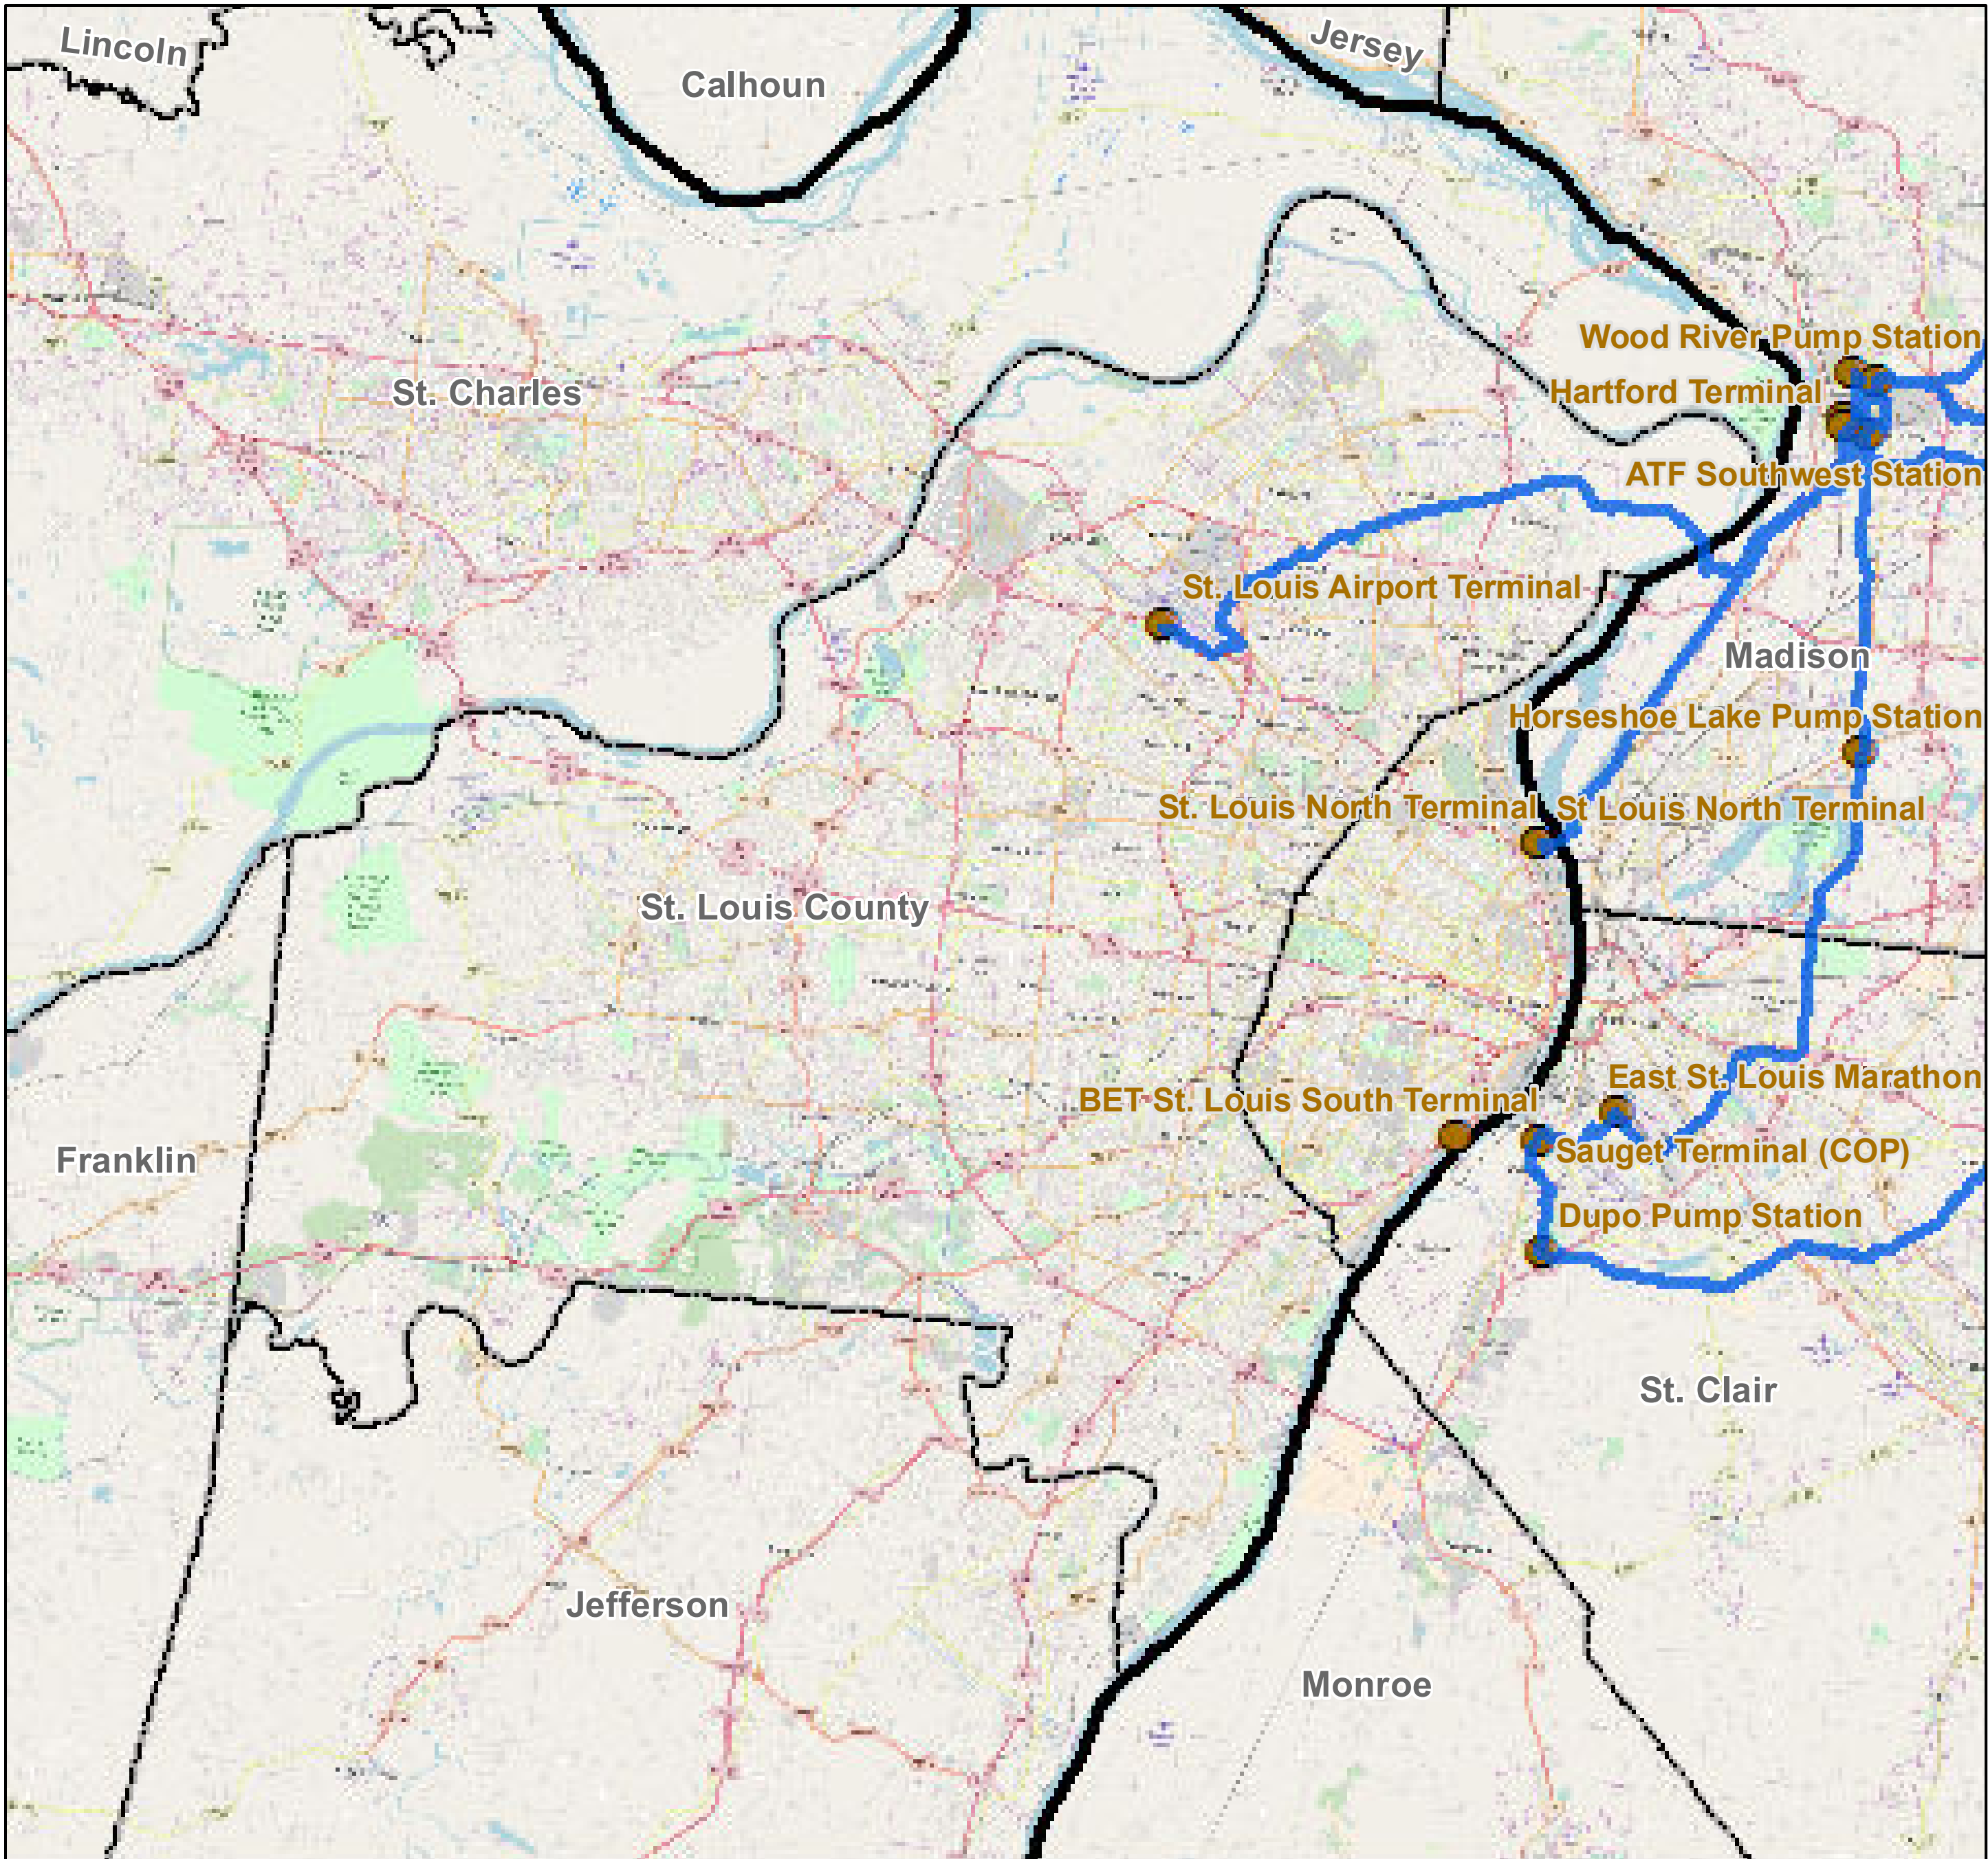

# County: St. Louis County, Missouri

**BUCKEYE PARTNERS, L.P.**

For more detailed pipeline information see the NPMS public viewer at:  
[www.npms.phmsa.dot.gov](http://www.npms.phmsa.dot.gov)

1 in = 3.09 miles

### Legend

- Buckeye Pipelines (2)
- Buckeye Facilities (1)
- State Boundaries
- County Boundaries

This map is not intended to be used to physically locate Buckeye's facilities. Facilities and other features are not to scale. Before conducting any excavation activities, you must first call your state One Call System to have all underground facilities physically located.