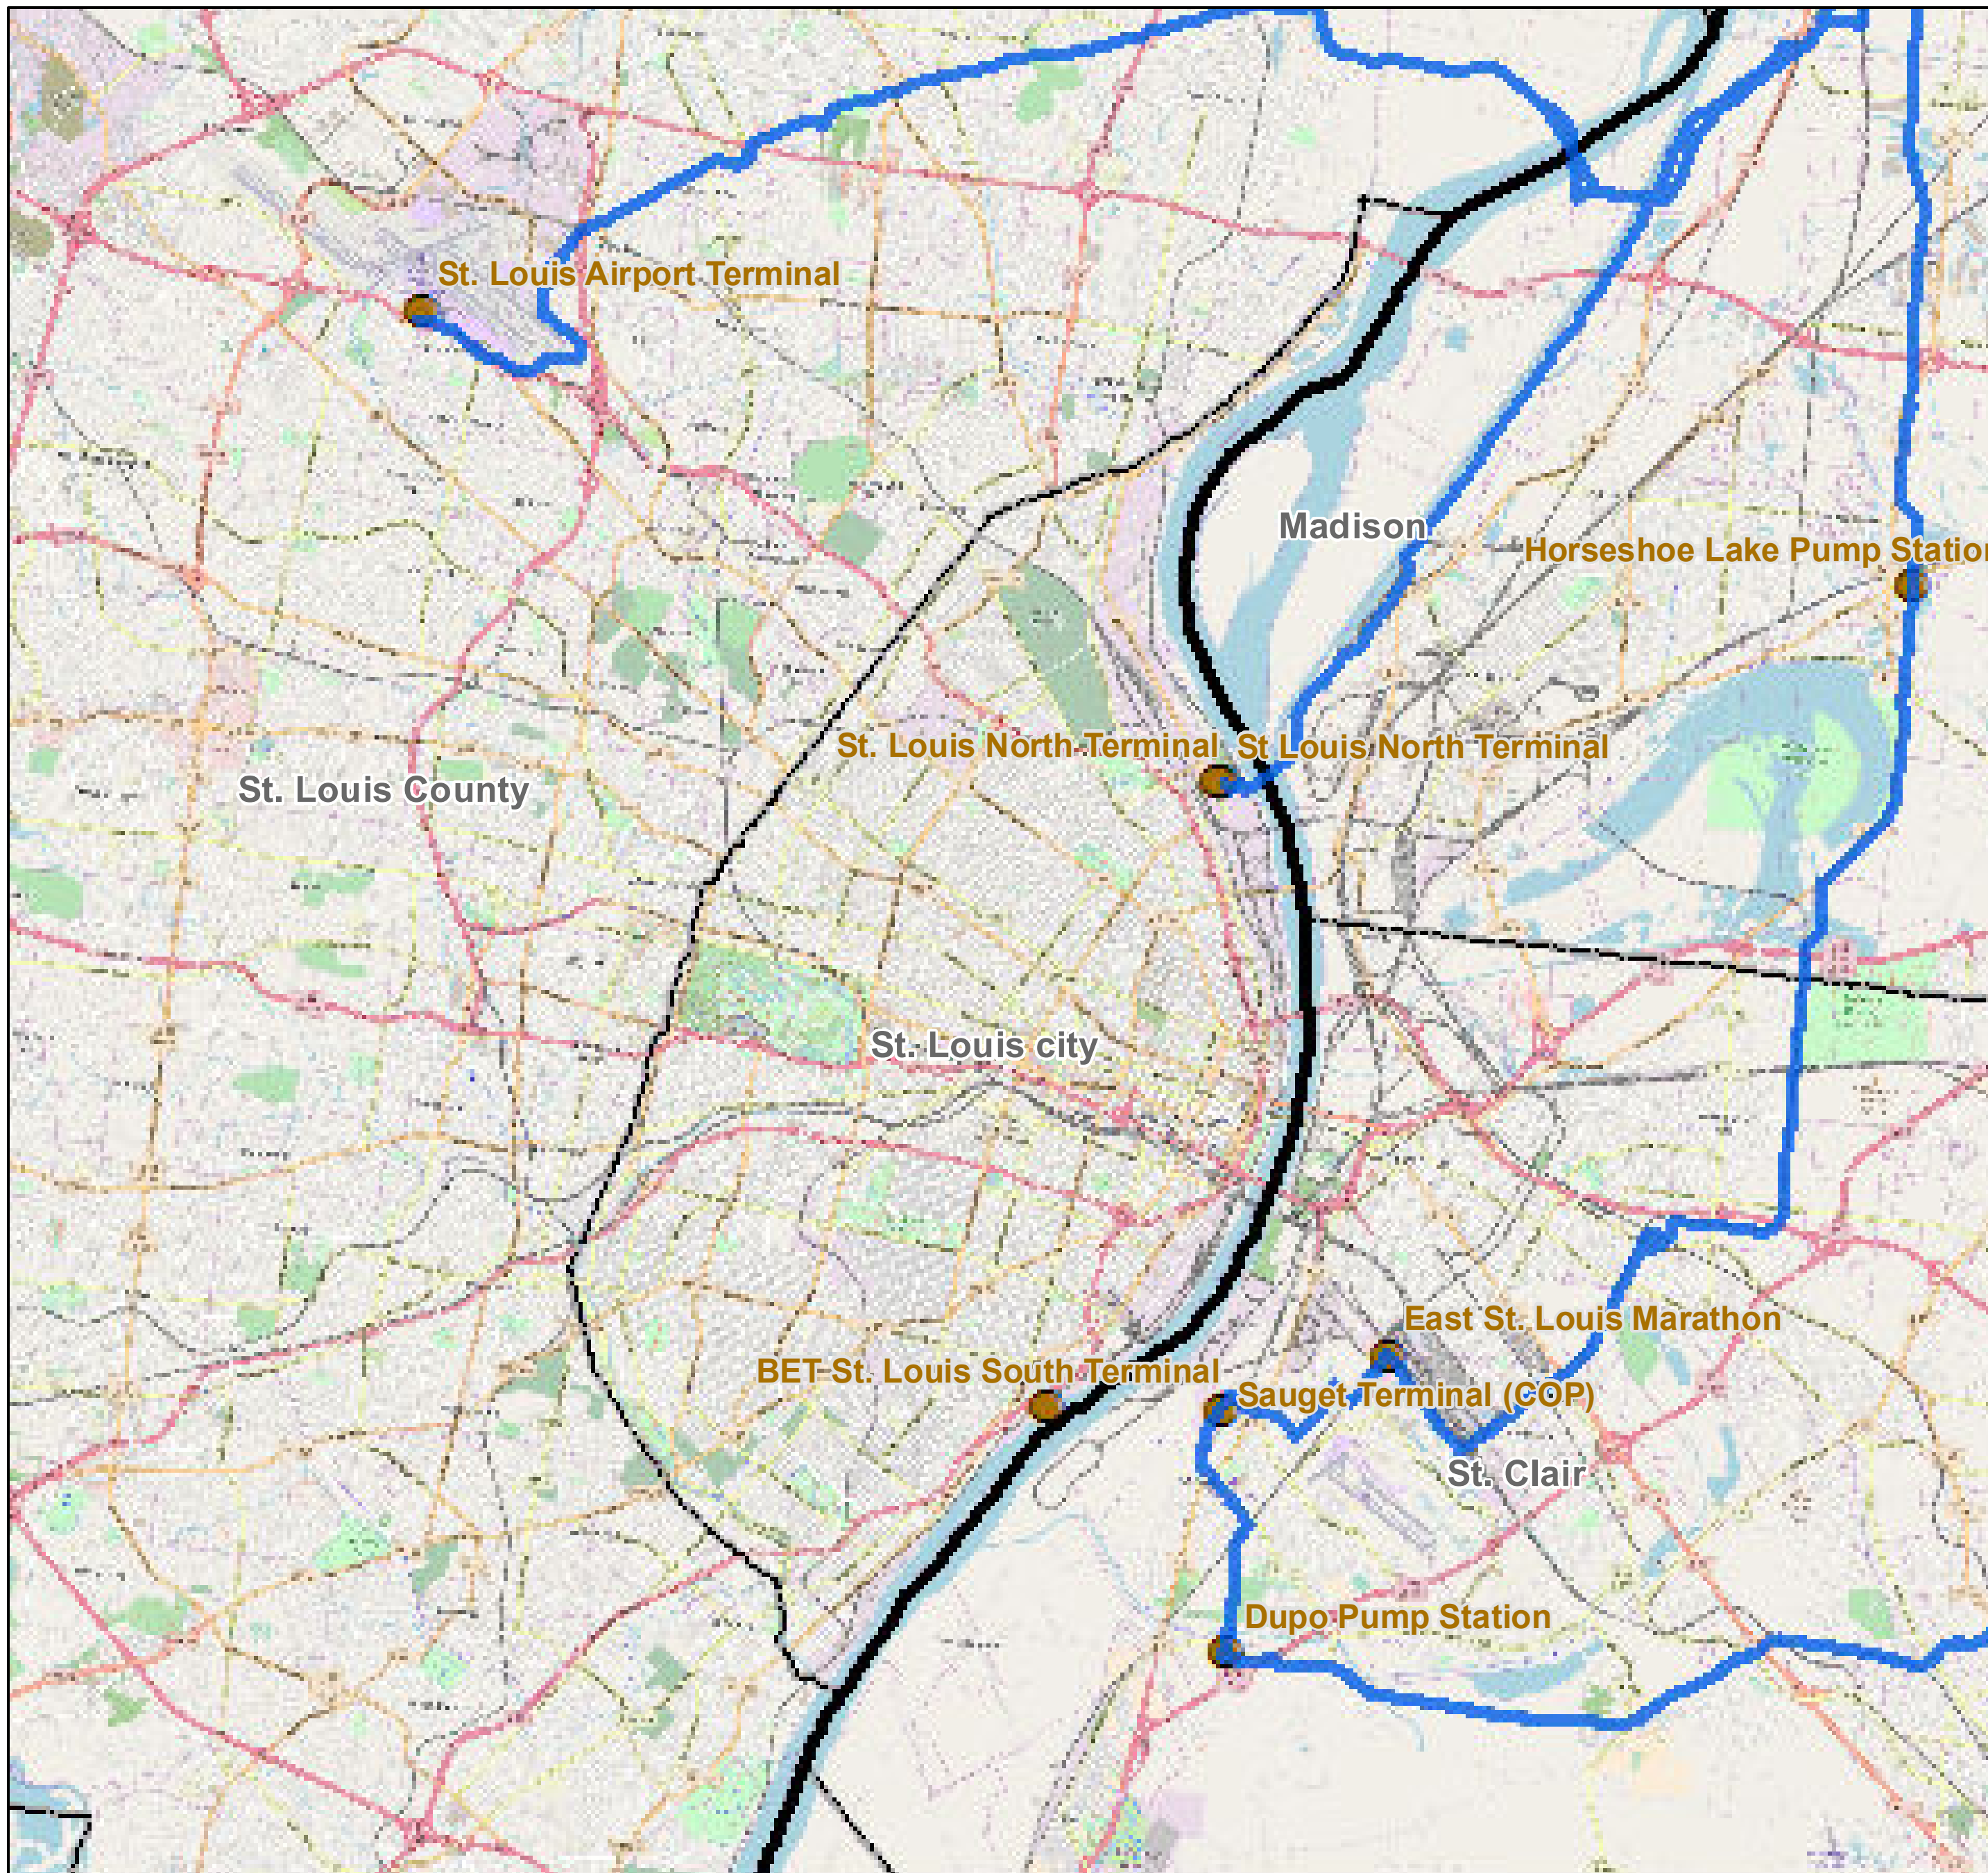

County: St. Louis city, Missouri

BUCKEYE PARTNERS, L.P.

For more detailed pipeline information see the NPMS public viewer at: www.npms.phmsa.dot.gov

1 in = 1.46 miles

Legend

-  Buckeye Pipelines (1)
-  Buckeye Facilities (3)
-  State Boundaries
-  County Boundaries

This map is not intended to be used to physically locate Buckeye's facilities. Facilities and other features are not to scale. Before conducting any excavation activities, you must first call your state One Call System to have all underground facilities physically located.