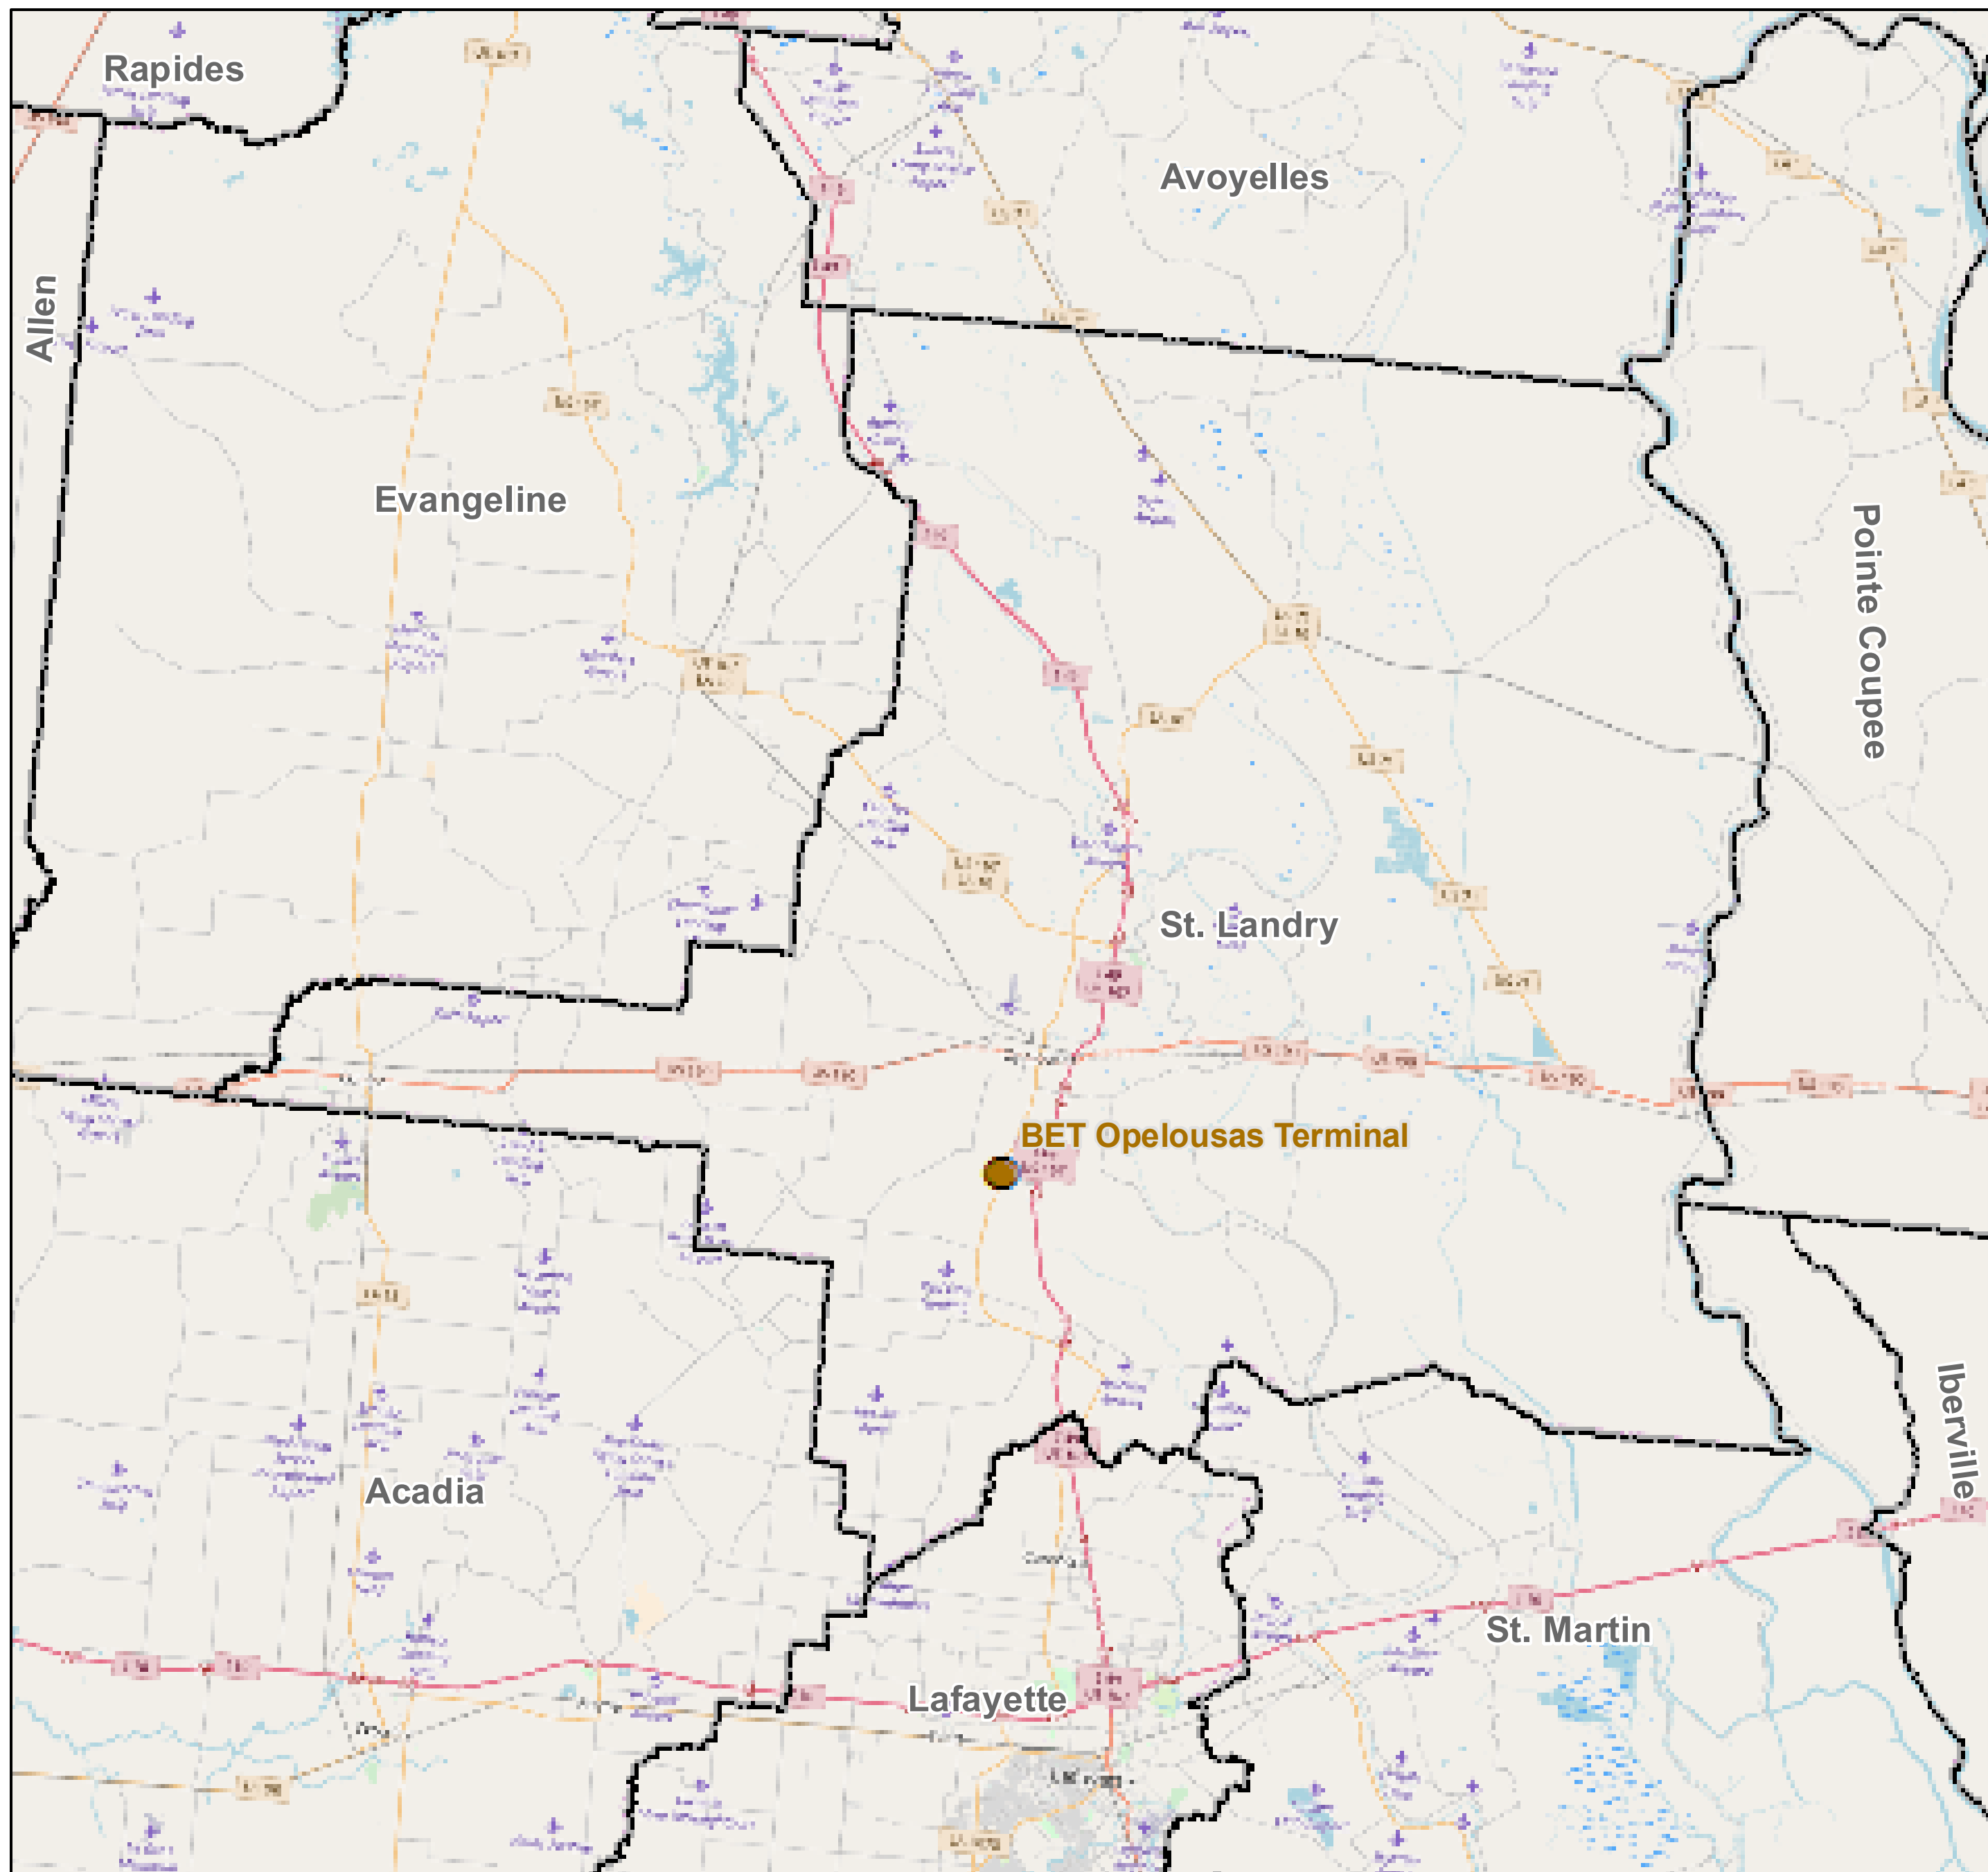

County: St. Landry, Louisiana

BUCKEYE PARTNERS, L.P.

For more detailed pipeline information see the NPMS public viewer at: www.npms.phmsa.dot.gov

1 in = 4.03 miles

Legend

- Buckeye Pipelines (0)
- Buckeye Facilities (1)
- State Boundaries
- County Boundaries

This map is not intended to be used to physically locate Buckeye's facilities. Facilities and other features are not to scale. Before conducting any excavation activities, you must first call your state One Call System to have all underground facilities physically located.