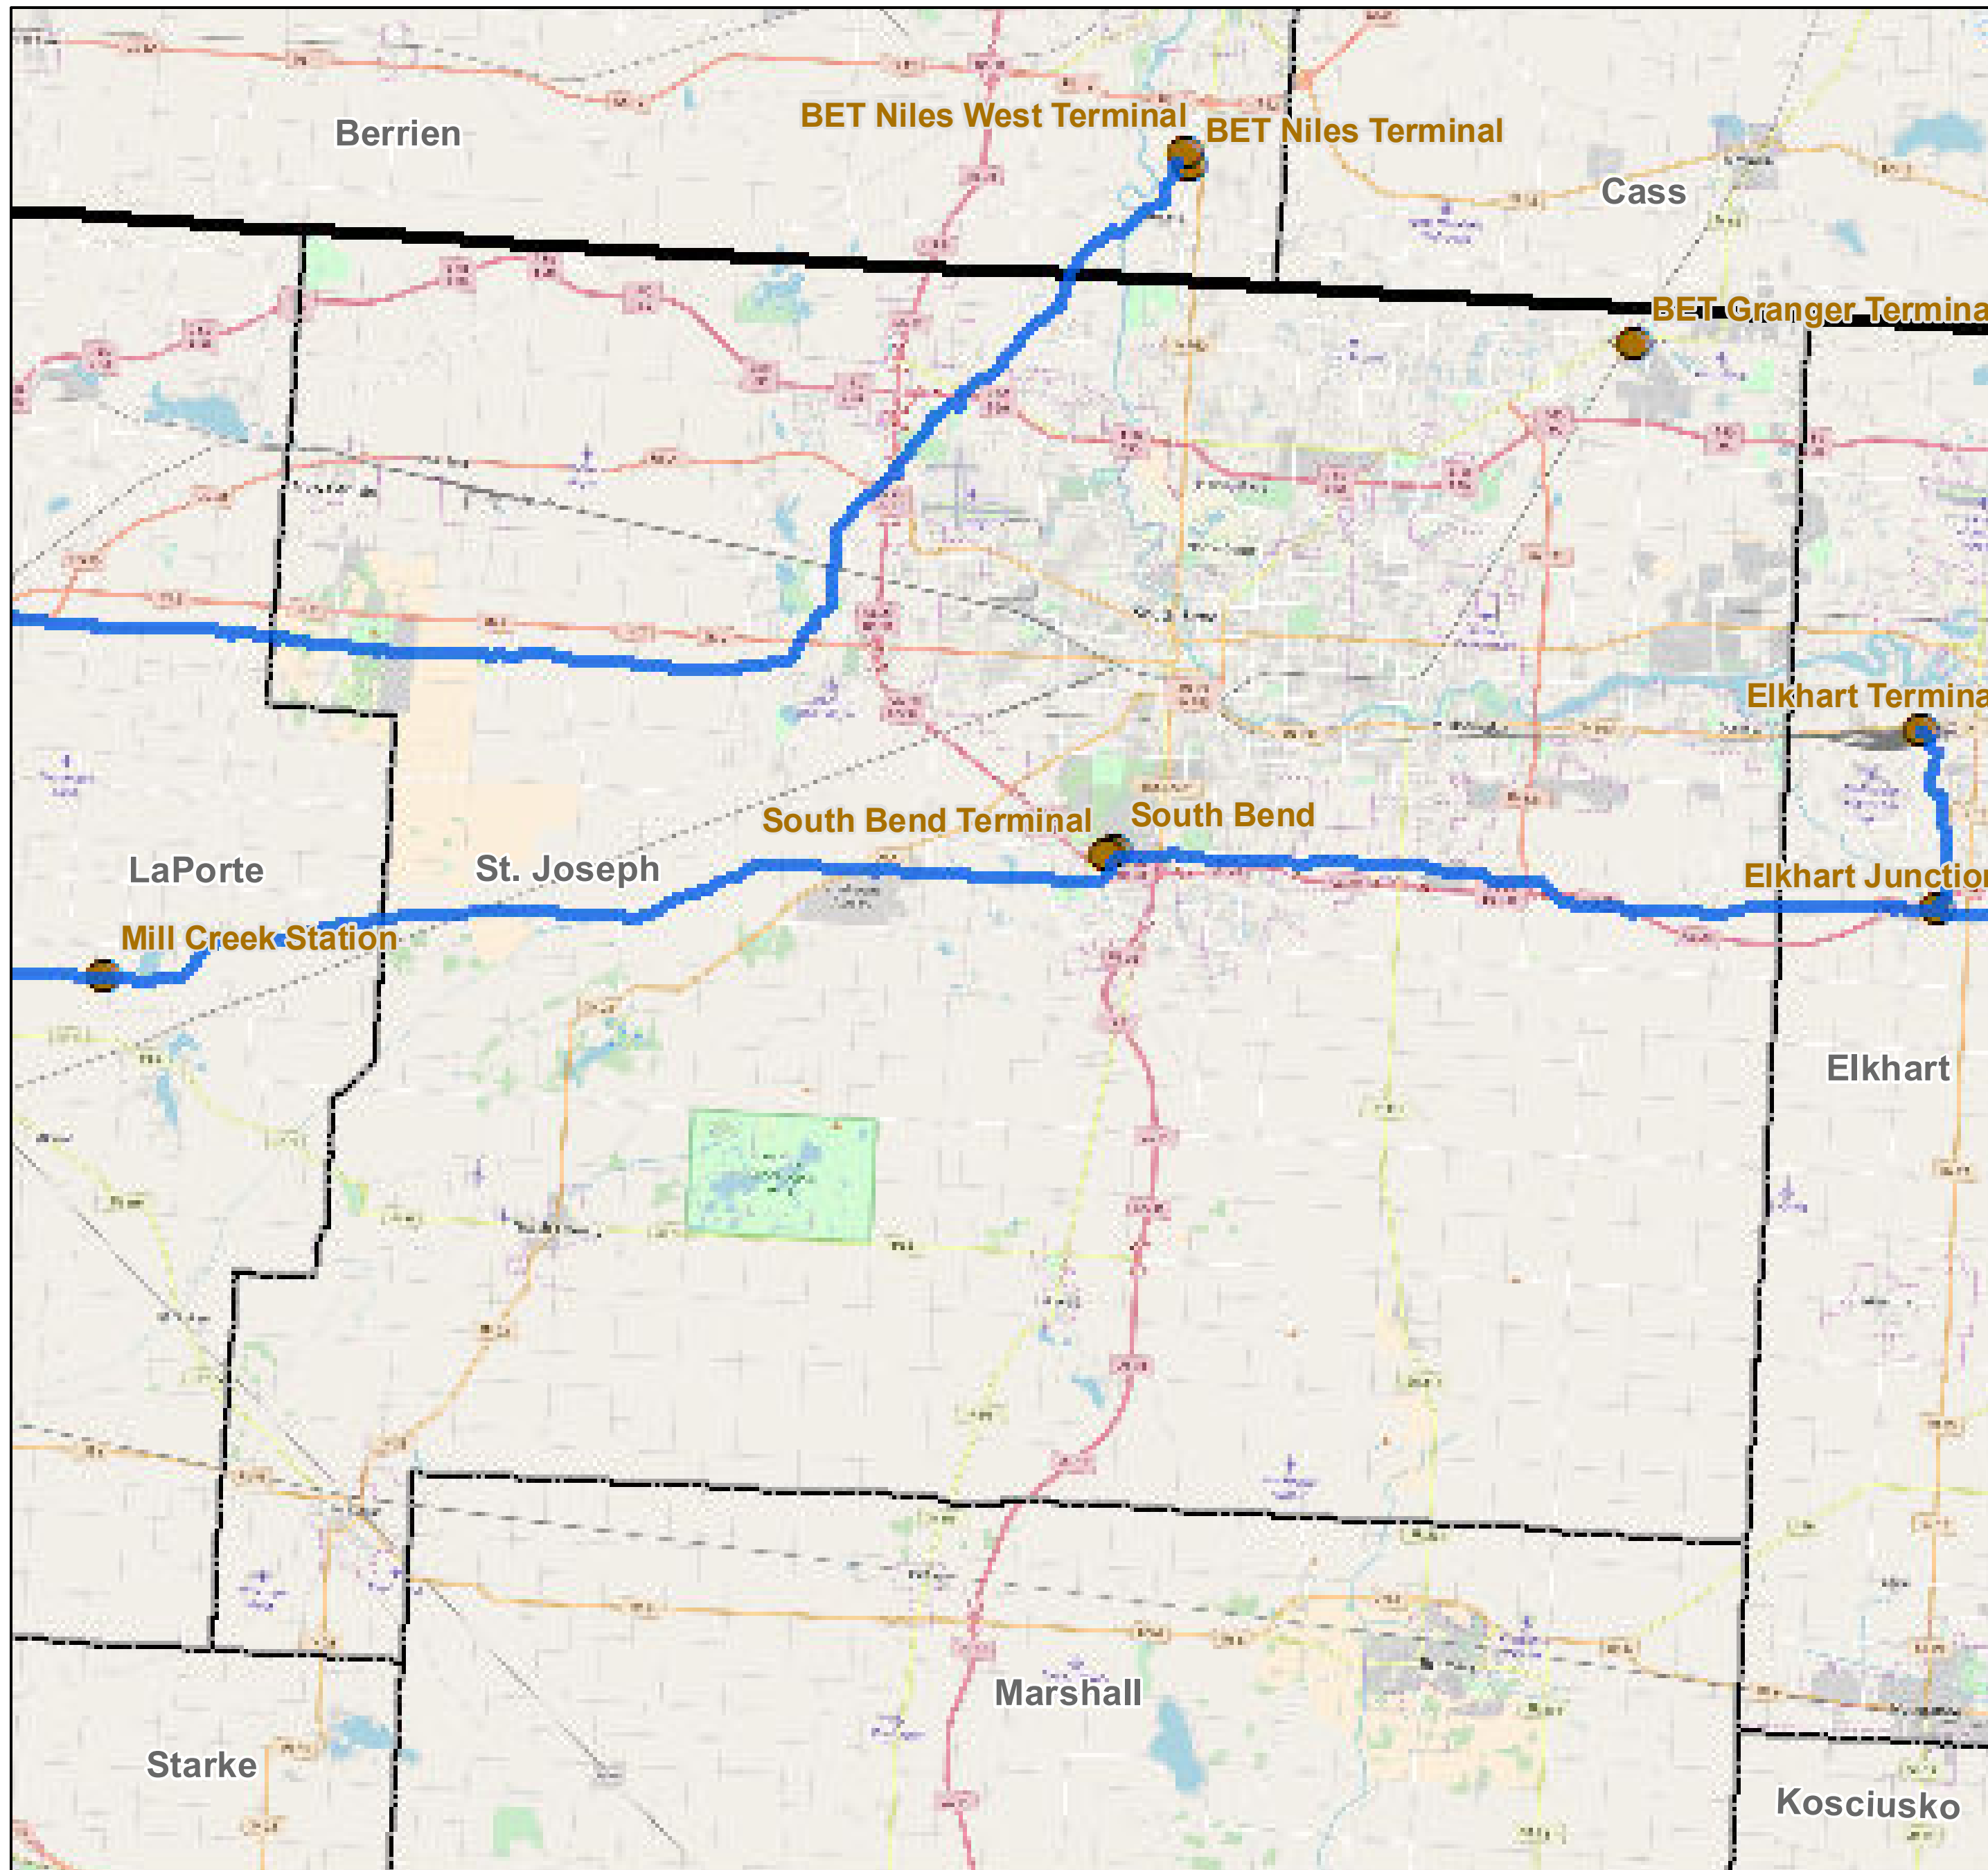

County: St. Joseph, Indiana

BUCKEYE PARTNERS, L.P.

For more detailed pipeline information see the NPMS public viewer at: www.npms.phmsa.dot.gov

1 in = 2.11 miles

Legend

-  Buckeye Pipelines (3)
-  Buckeye Facilities (3)
-  State Boundaries
-  County Boundaries

This map is not intended to be used to physically locate Buckeye's facilities. Facilities and other features are not to scale. Before conducting any excavation activities, you must first call your state One Call System to have all underground facilities physically located.