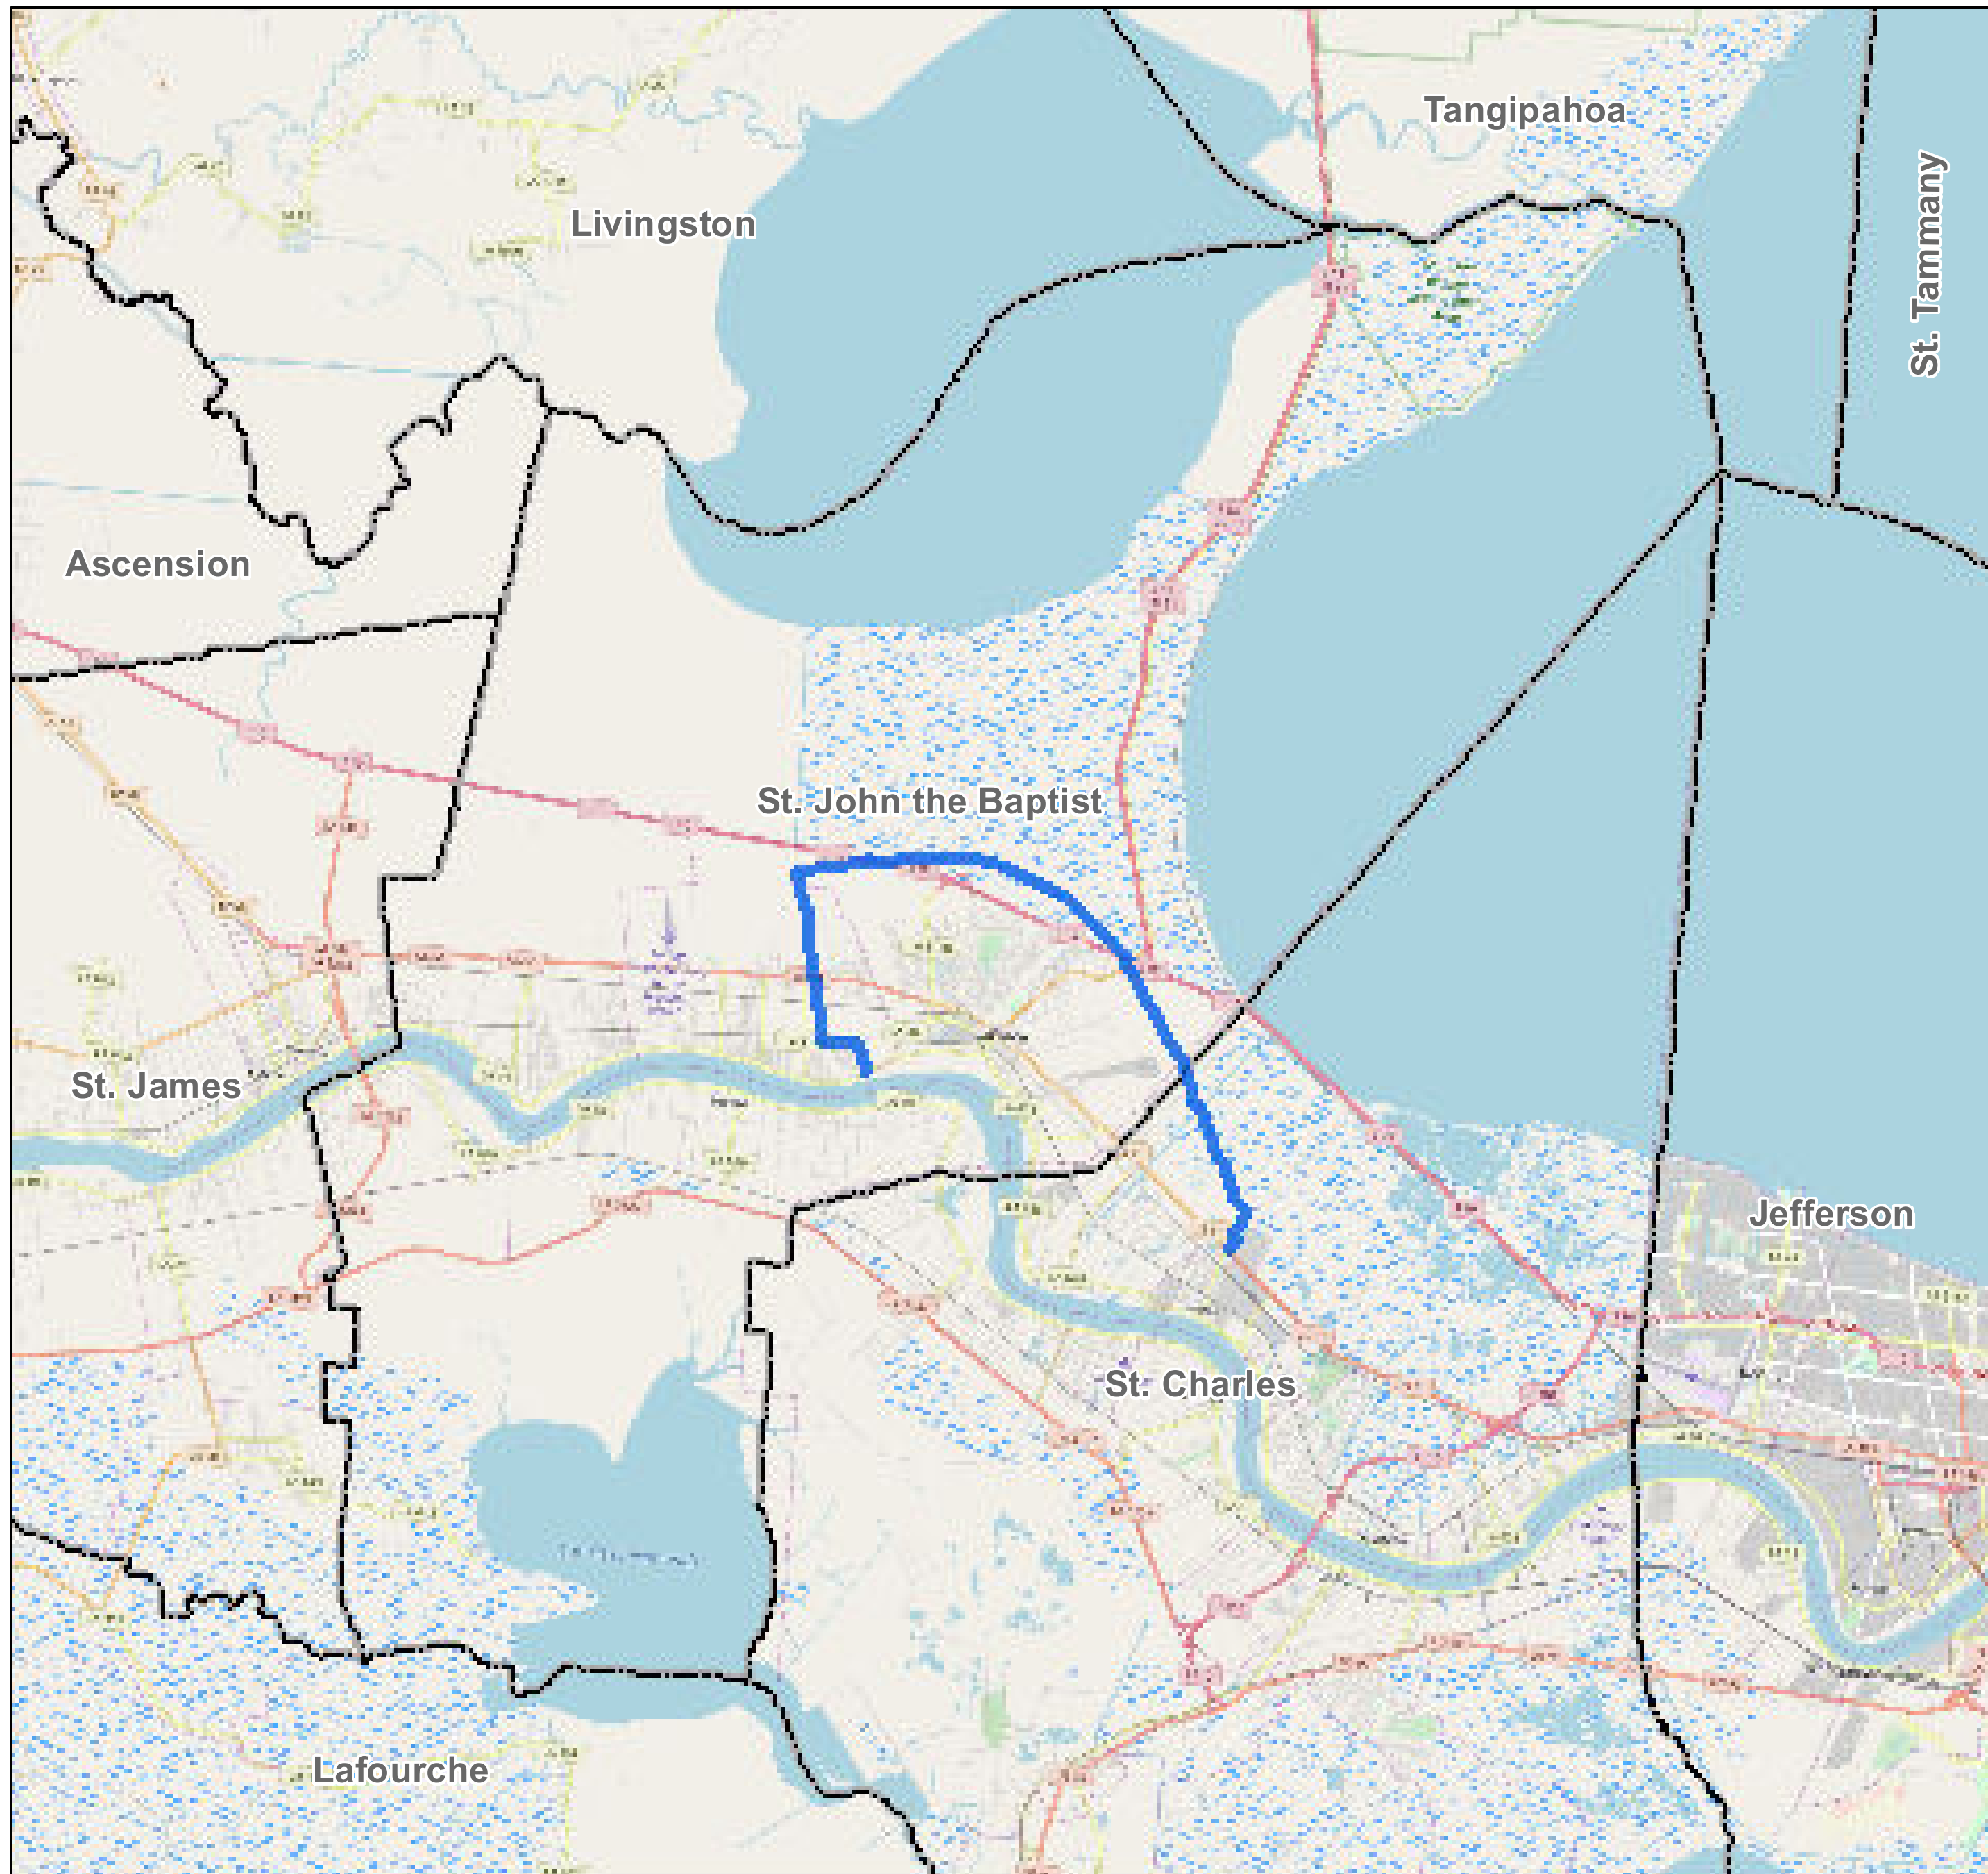

# County: St. John the Baptist, Louisiana

**BUCKEYE PARTNERS, L.P.**

For more detailed pipeline information see the NPMS public viewer at:  
[www.npms.phmsa.dot.gov](http://www.npms.phmsa.dot.gov)

1 in = 2.43 miles

## Legend

-  Buckeye Pipelines (1)
-  Buckeye Facilities (0)
-  State Boundaries
-  County Boundaries

This map is not intended to be used to physically locate Buckeye's facilities. Facilities and other features are not to scale. Before conducting any excavation activities, you must first call your state One Call System to have all underground facilities physically located.