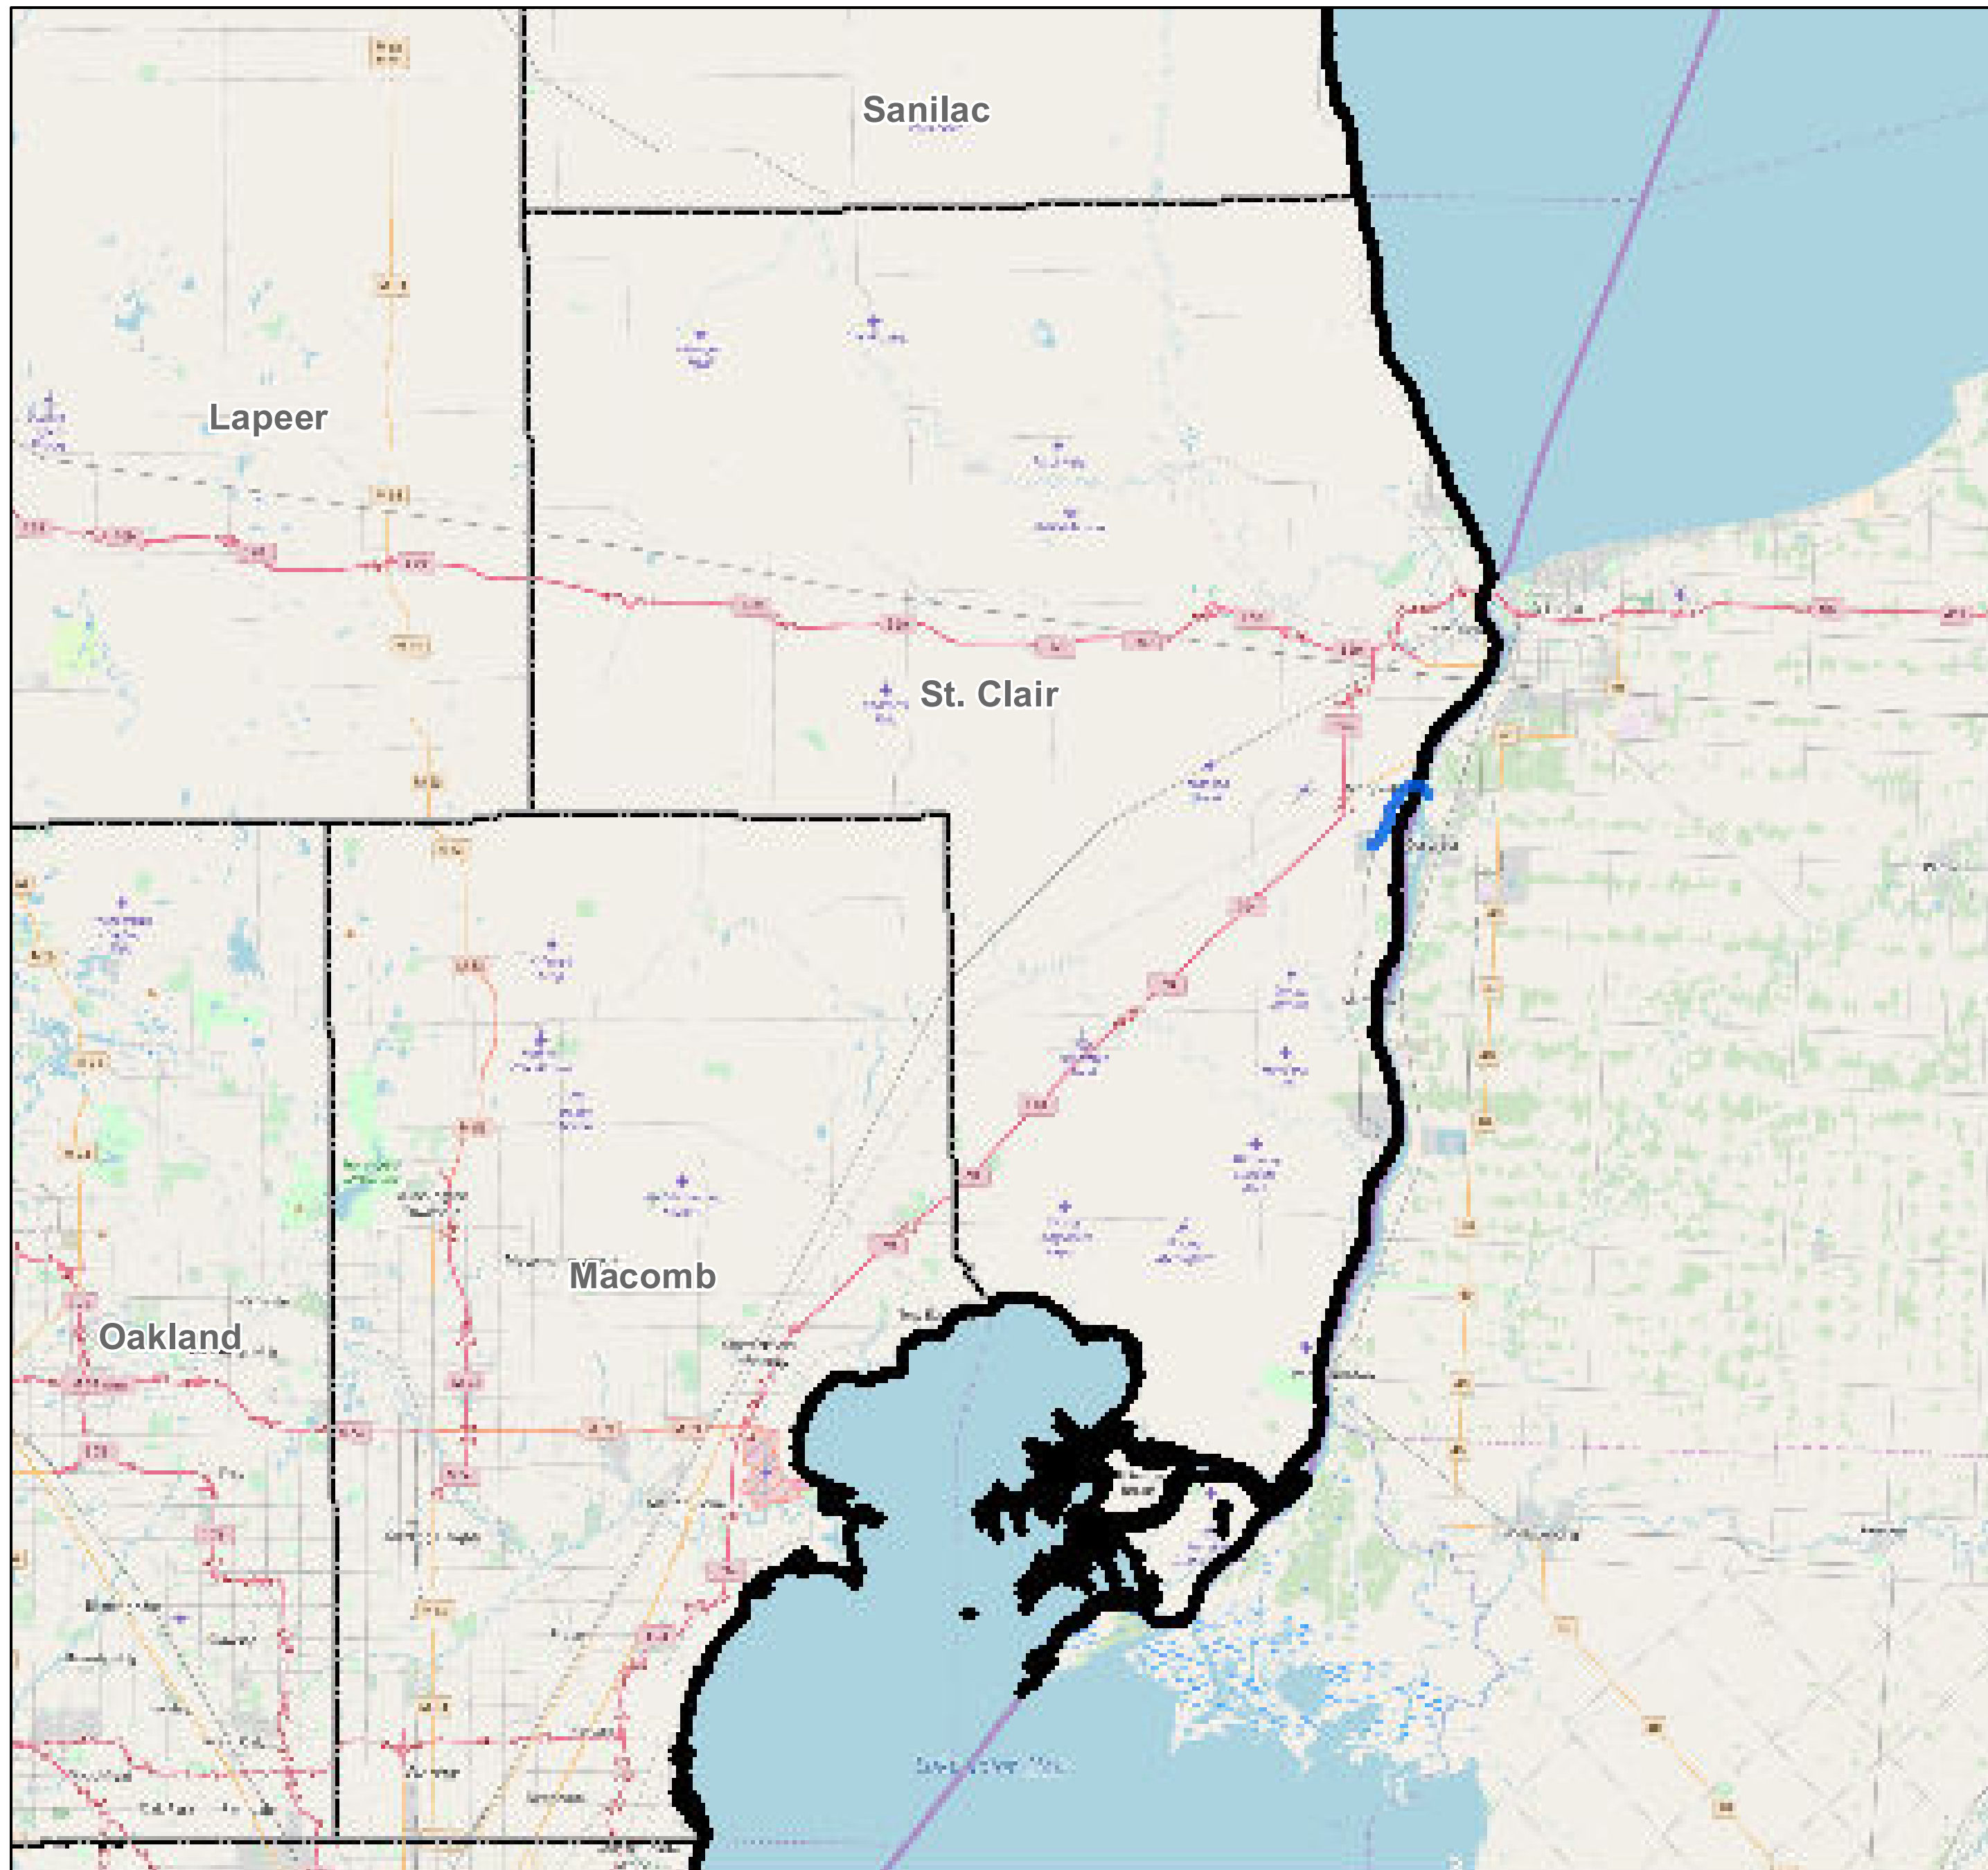

County: St. Clair, Michigan

BUCKEYE PARTNERS, L.P.

For more detailed pipeline information see the NPMS public viewer at: www.npms.phmsa.dot.gov

1 in = 3.98 miles

Legend

- Buckeye Pipelines (1)
- Buckeye Facilities (0)
- State Boundaries
- County Boundaries

This map is not intended to be used to physically locate Buckeye's facilities. Facilities and other features are not to scale. Before conducting any excavation activities, you must first call your state One Call System to have all underground facilities physically located.