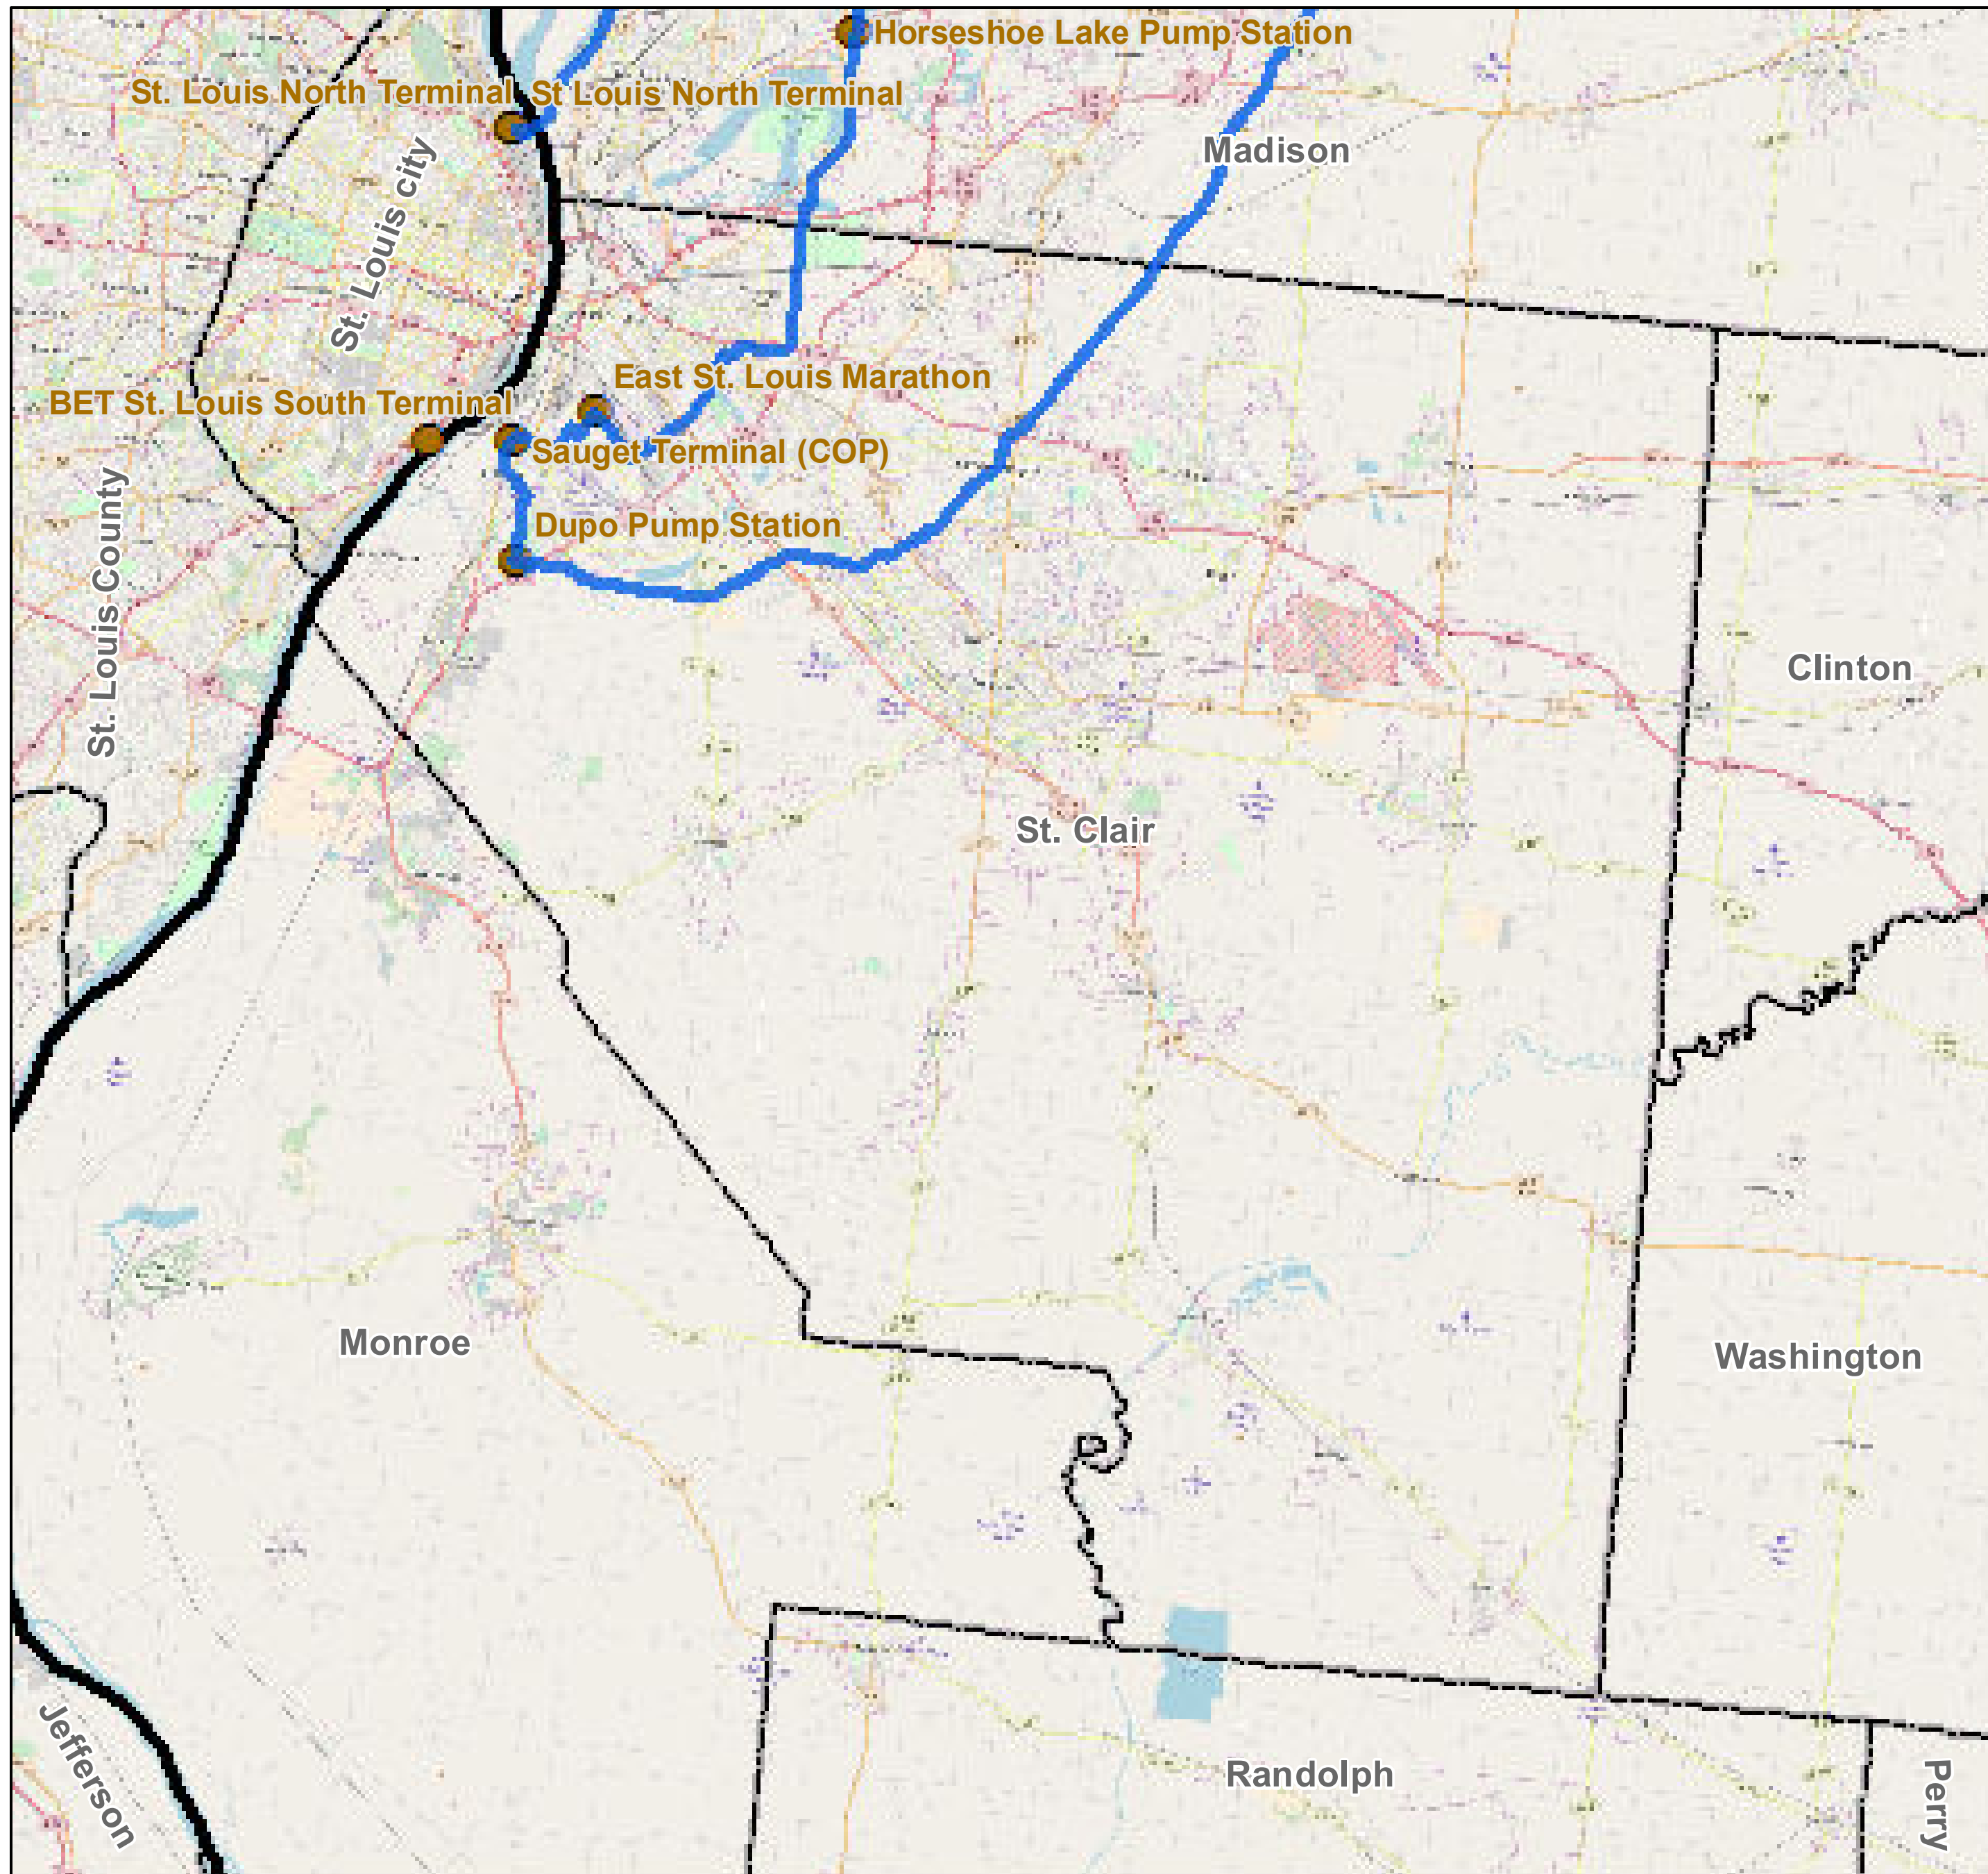

County: St. Clair, Illinois

BUCKEYE PARTNERS, L.P.

For more detailed pipeline information see the NPMS public viewer at: www.npms.phmsa.dot.gov

1 in = 2.94 miles

Legend

- Buckeye Pipelines (11)
- Buckeye Facilities (4)
- State Boundaries
- County Boundaries

This map is not intended to be used to physically locate Buckeye's facilities. Facilities and other features are not to scale. Before conducting any excavation activities, you must first call your state One Call System to have all underground facilities physically located.