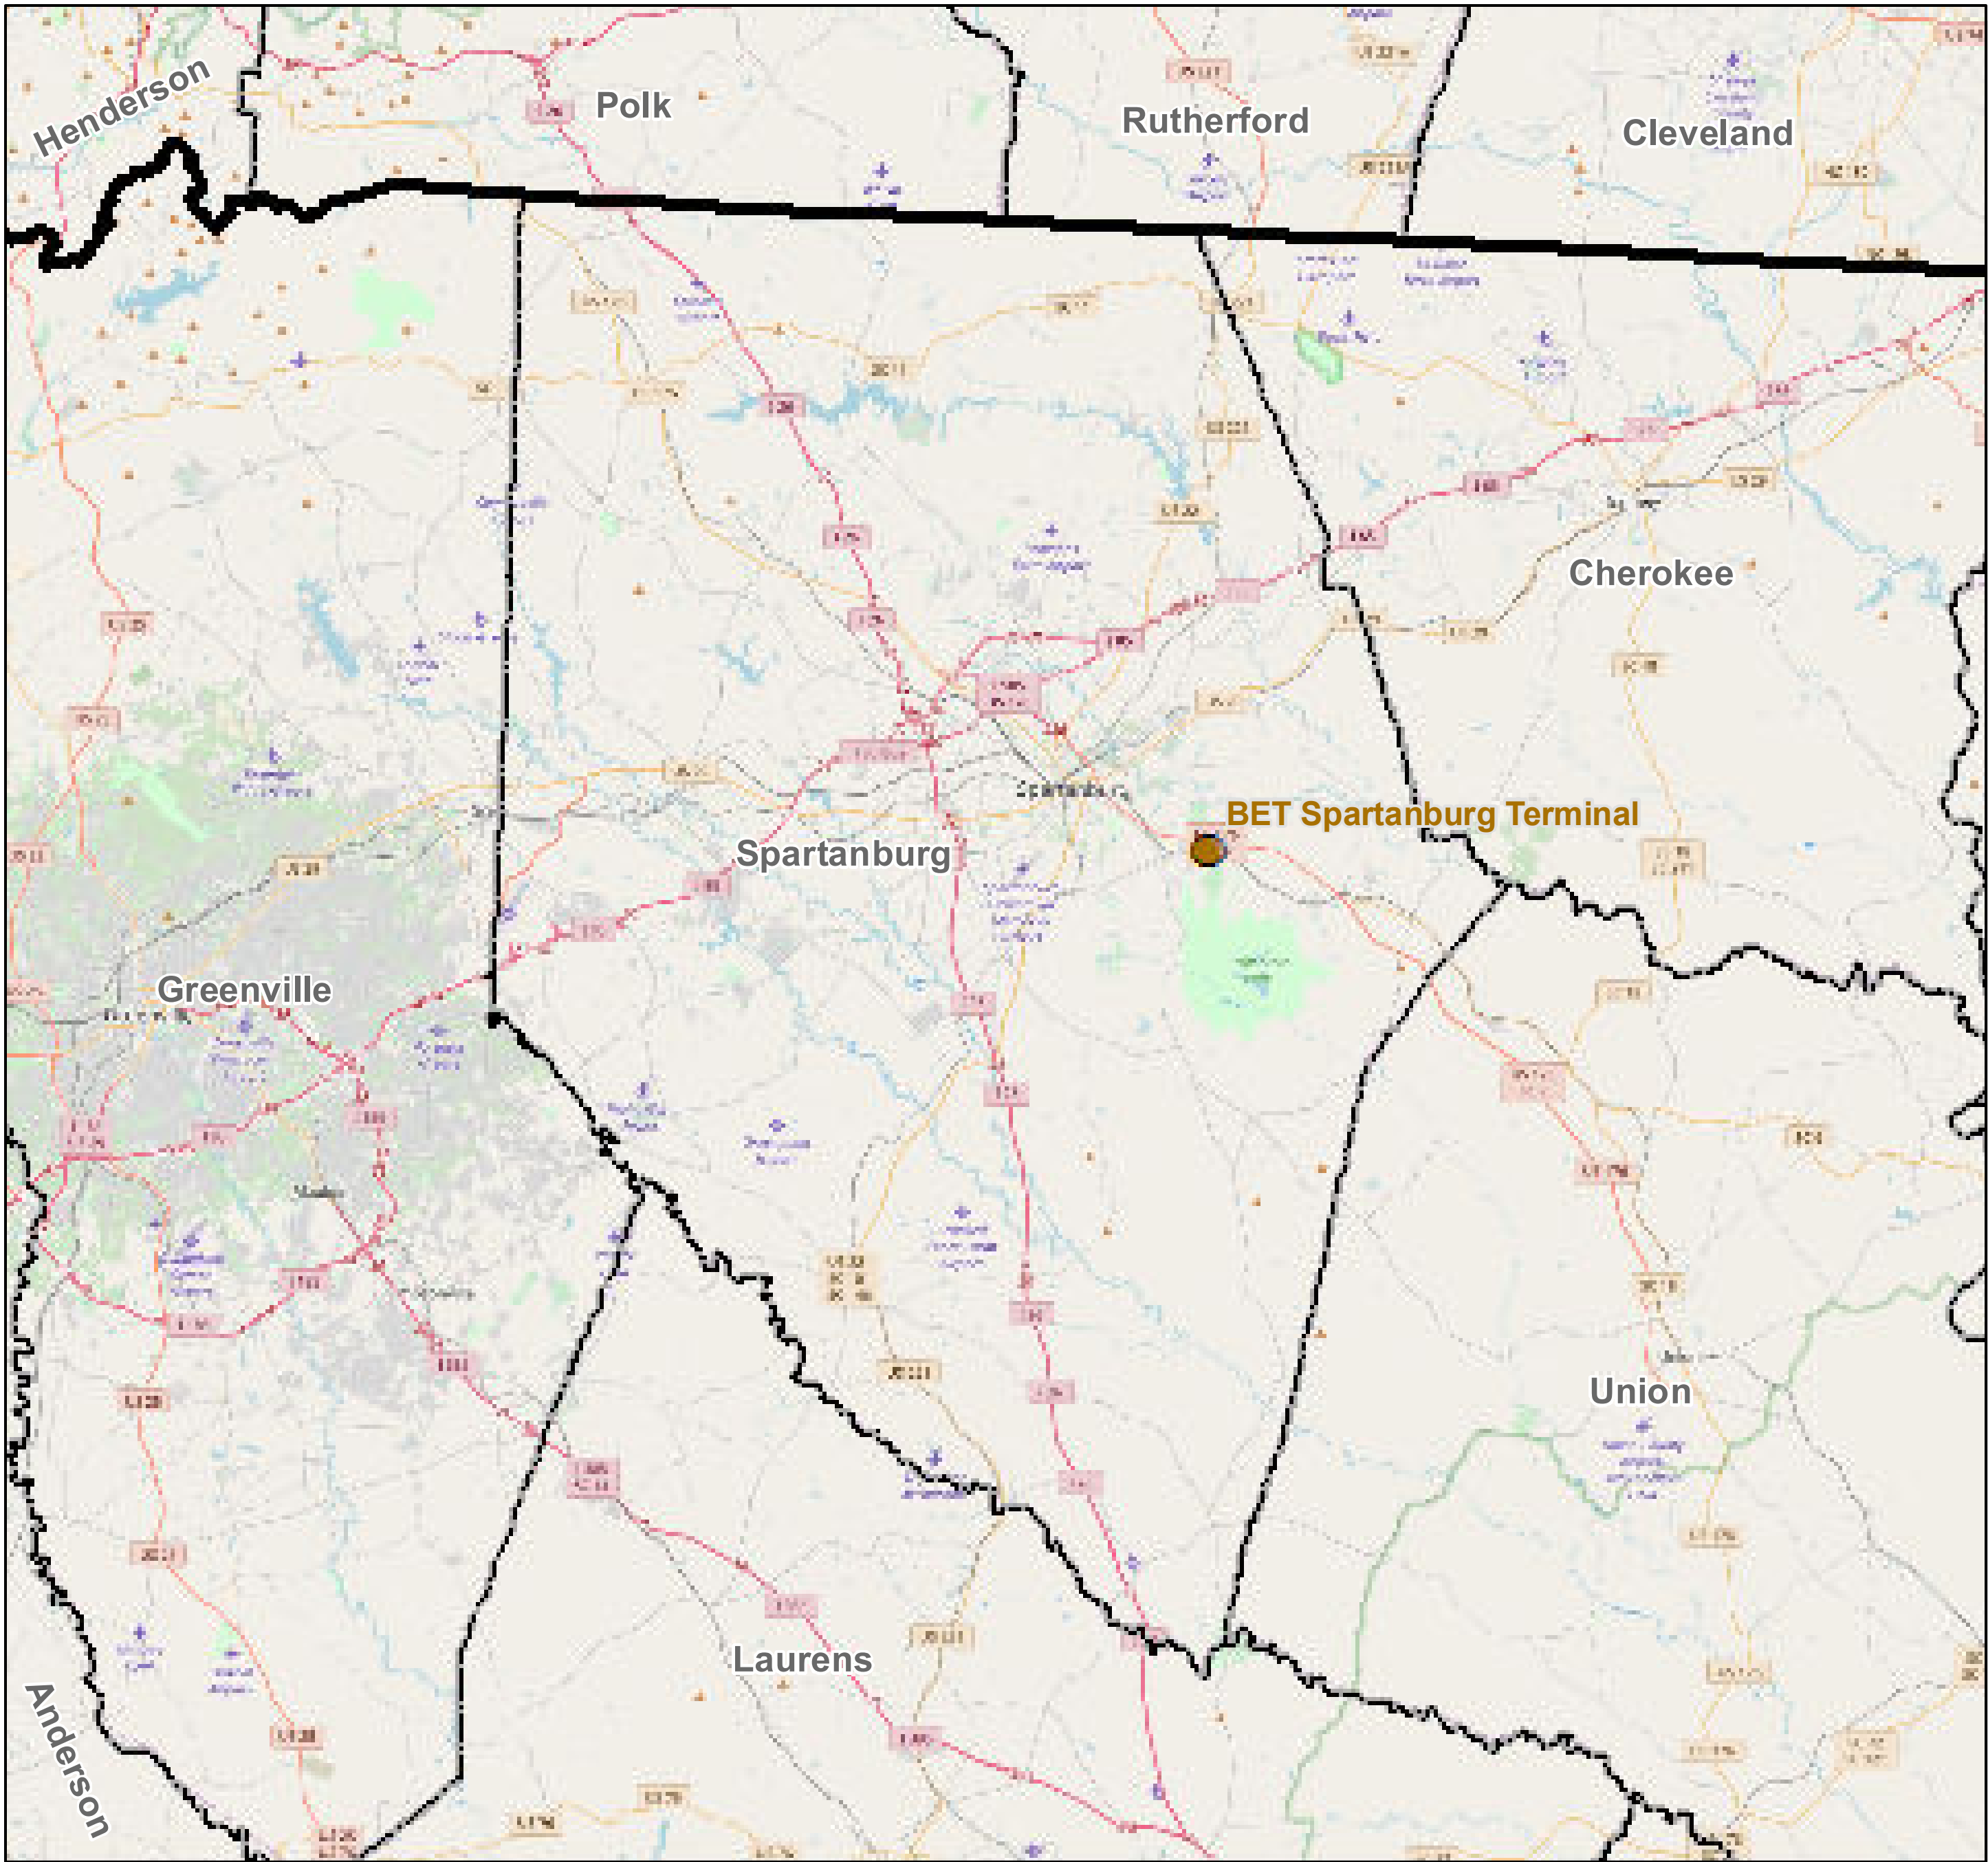

County: Spartanburg, South Carolina

BUCKEYE PARTNERS, L.P.

For more detailed pipeline information see the NPMS public viewer at: www.npms.phmsa.dot.gov

1 in = 3.79 miles

Legend

-  Buckeye Pipelines (0)
-  Buckeye Facilities (1)
-  State Boundaries
-  County Boundaries

This map is not intended to be used to physically locate Buckeye's facilities. Facilities and other features are not to scale. Before conducting any excavation activities, you must first call your state One Call System to have all underground facilities physically located.