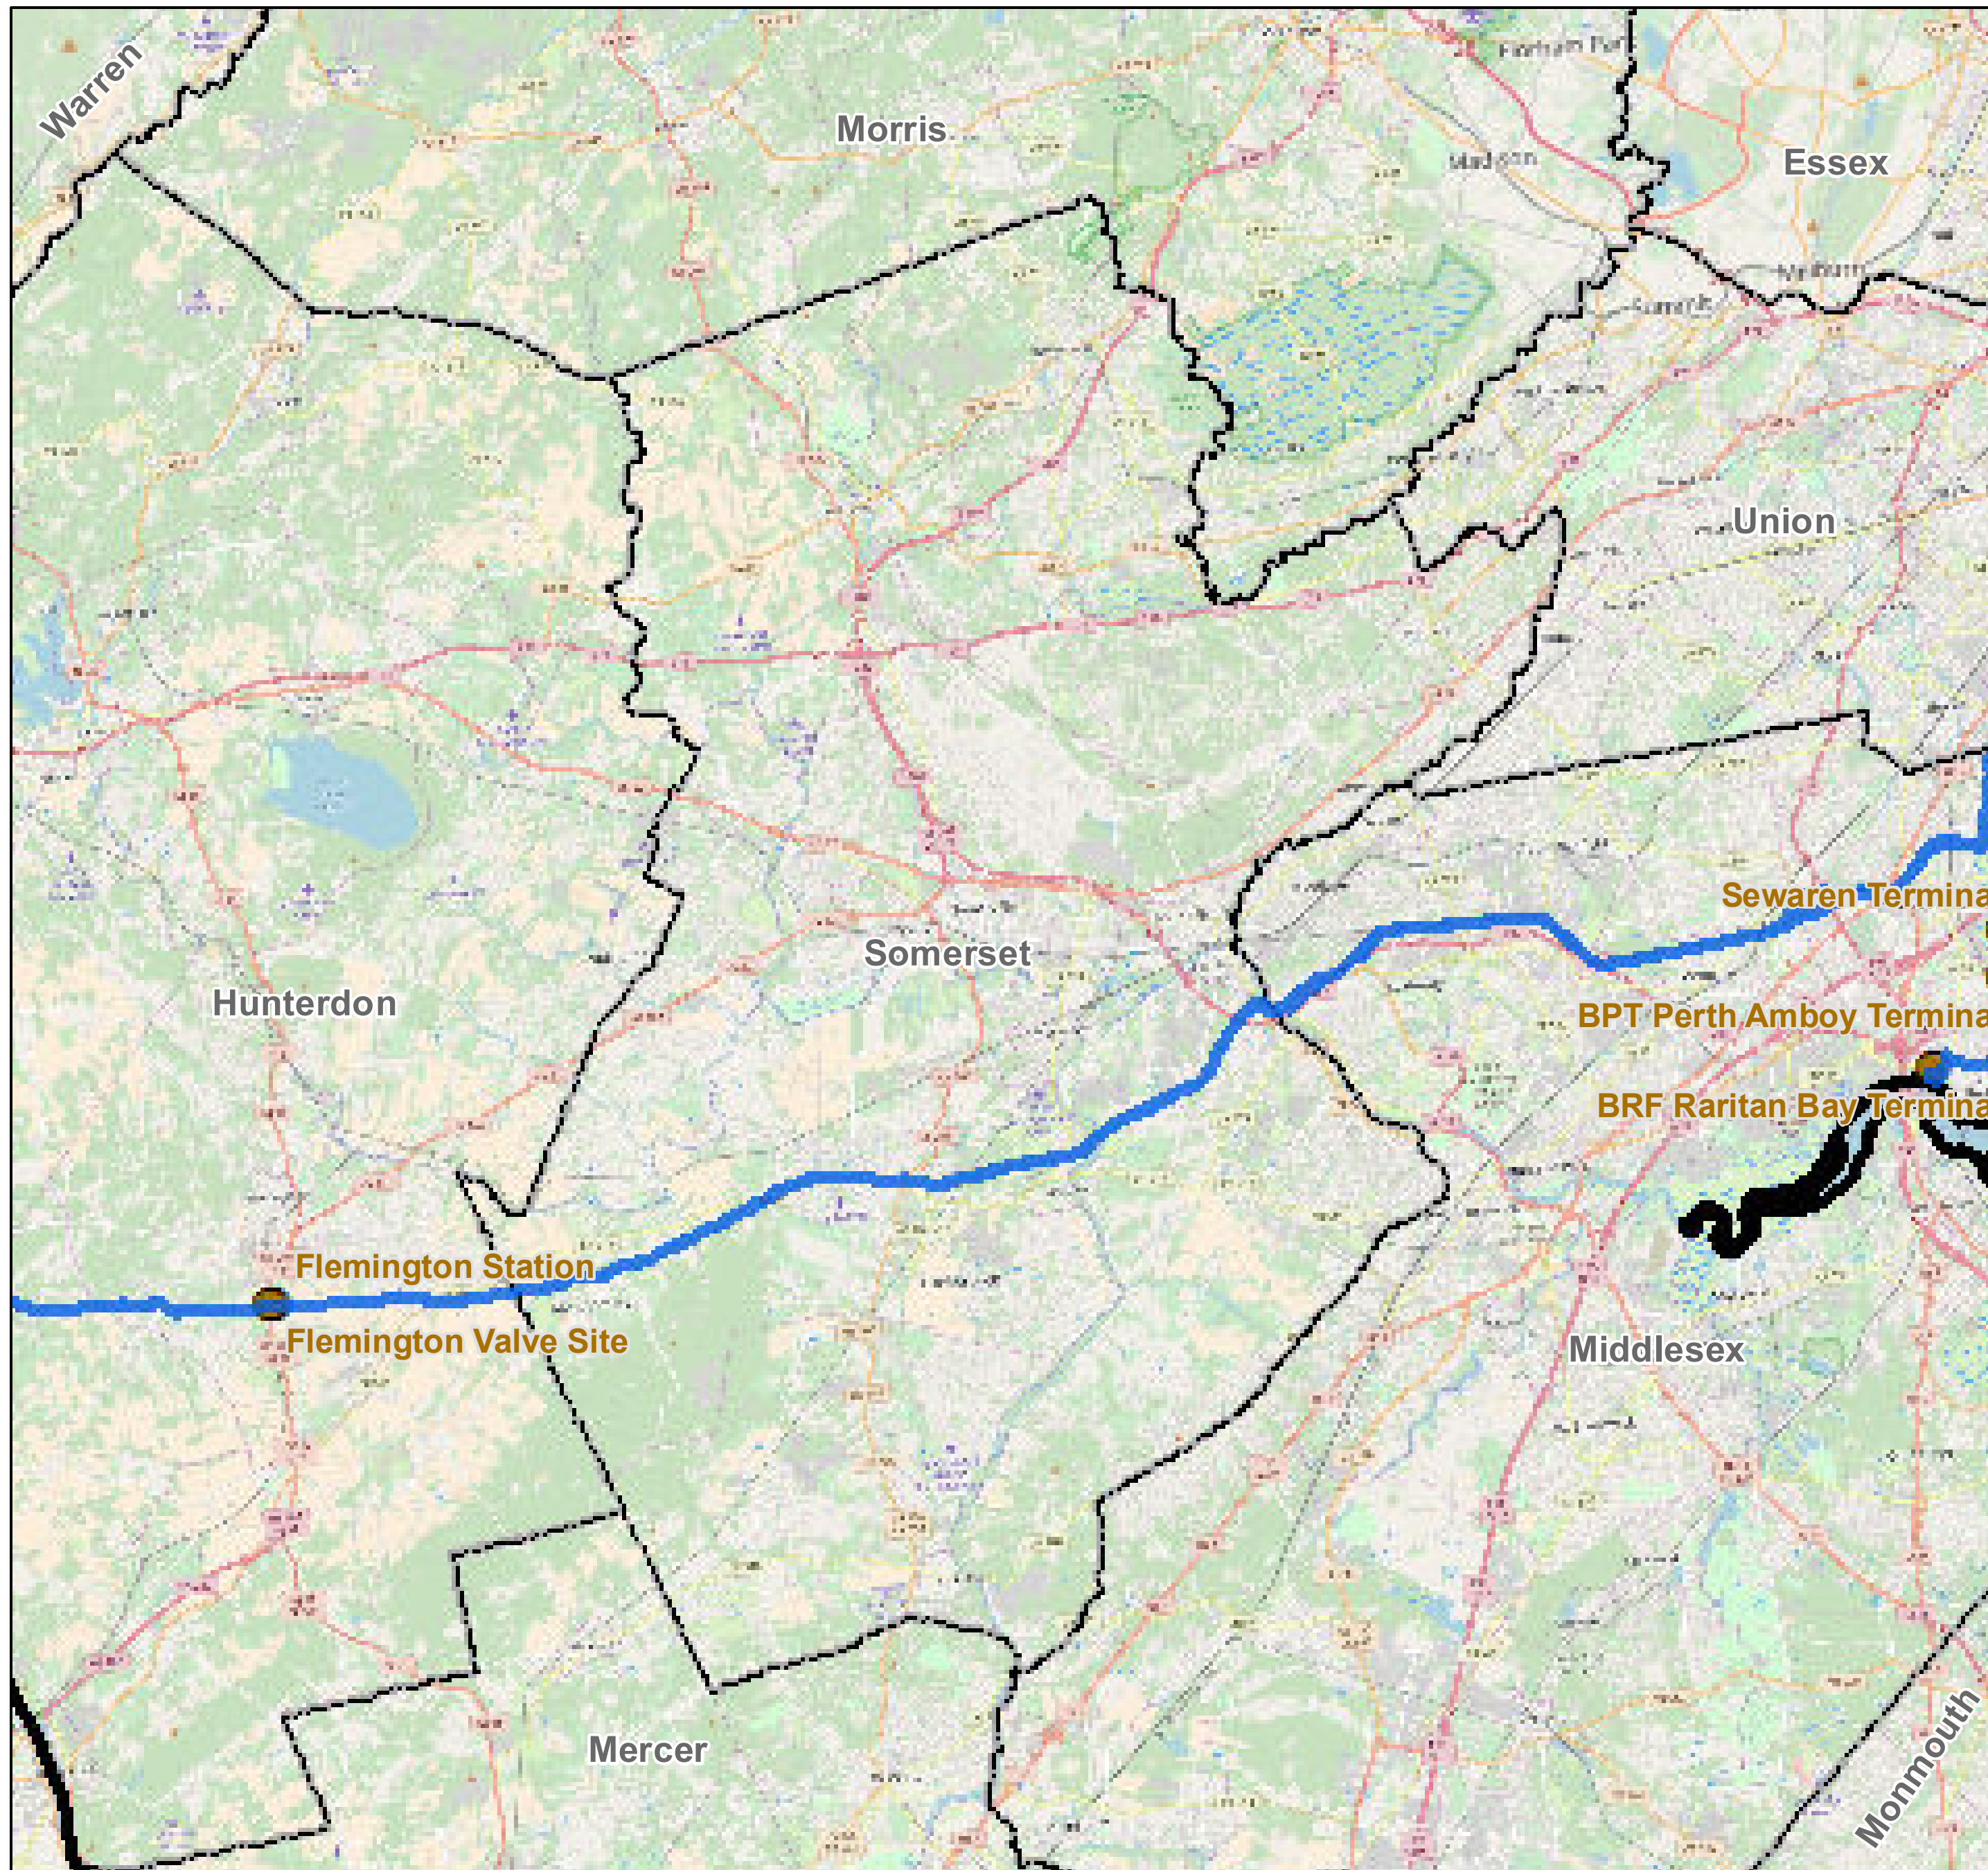

County: Somerset, New Jersey

BUCKEYE PARTNERS, L.P.

For more detailed pipeline information see the NPMS public viewer at: www.npms.phmsa.dot.gov

1 in = 2.41 miles

Legend

- Buckeye Pipelines (2)
- Buckeye Facilities (0)
- State Boundaries
- County Boundaries

This map is not intended to be used to physically locate Buckeye's facilities. Facilities and other features are not to scale. Before conducting any excavation activities, you must first call your state One Call System to have all underground facilities physically located.