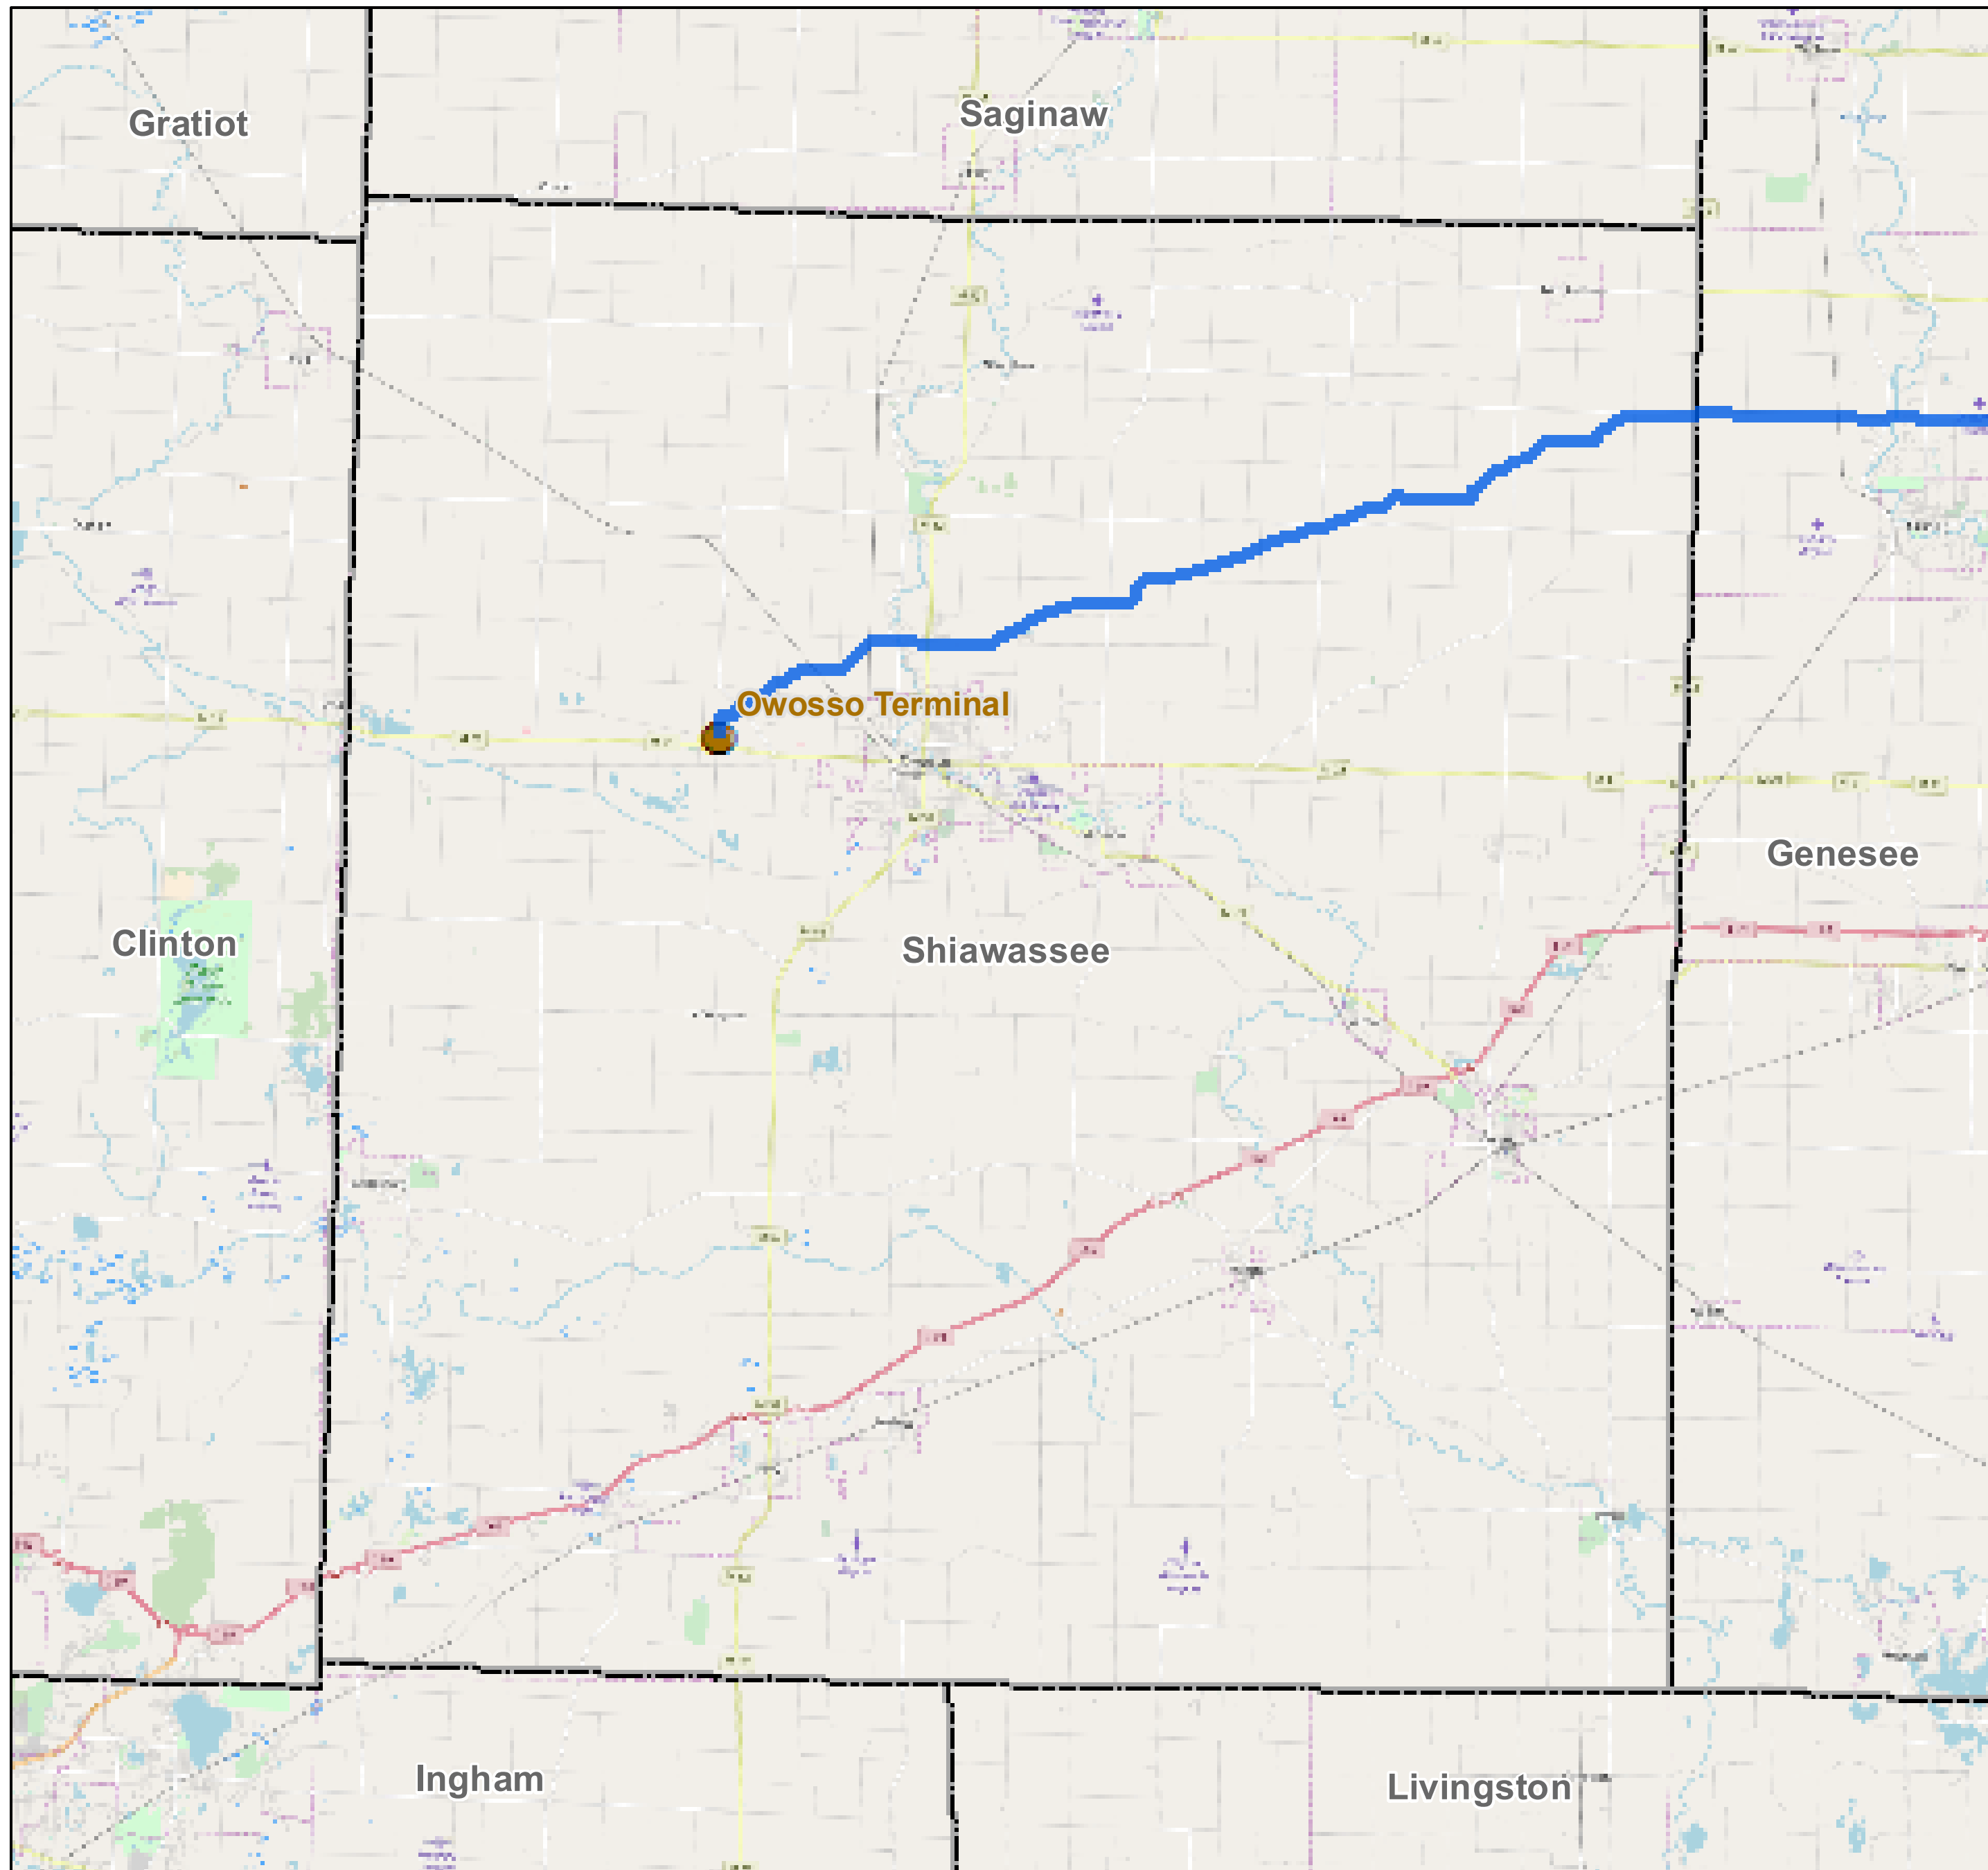

County: Shiawassee, Michigan

BUCKEYE PARTNERS, L.P.

For more detailed pipeline information see the NPMS public viewer at:
www.npms.phmsa.dot.gov

1 in = 2.21 miles

Legend

-  Buckeye Pipelines (1)
-  Buckeye Facilities (1)
-  State Boundaries
-  County Boundaries

This map is not intended to be used to physically locate Buckeye's facilities. Facilities and other features are not to scale. Before conducting any excavation activities, you must first call your state One Call System to have all underground facilities physically located.