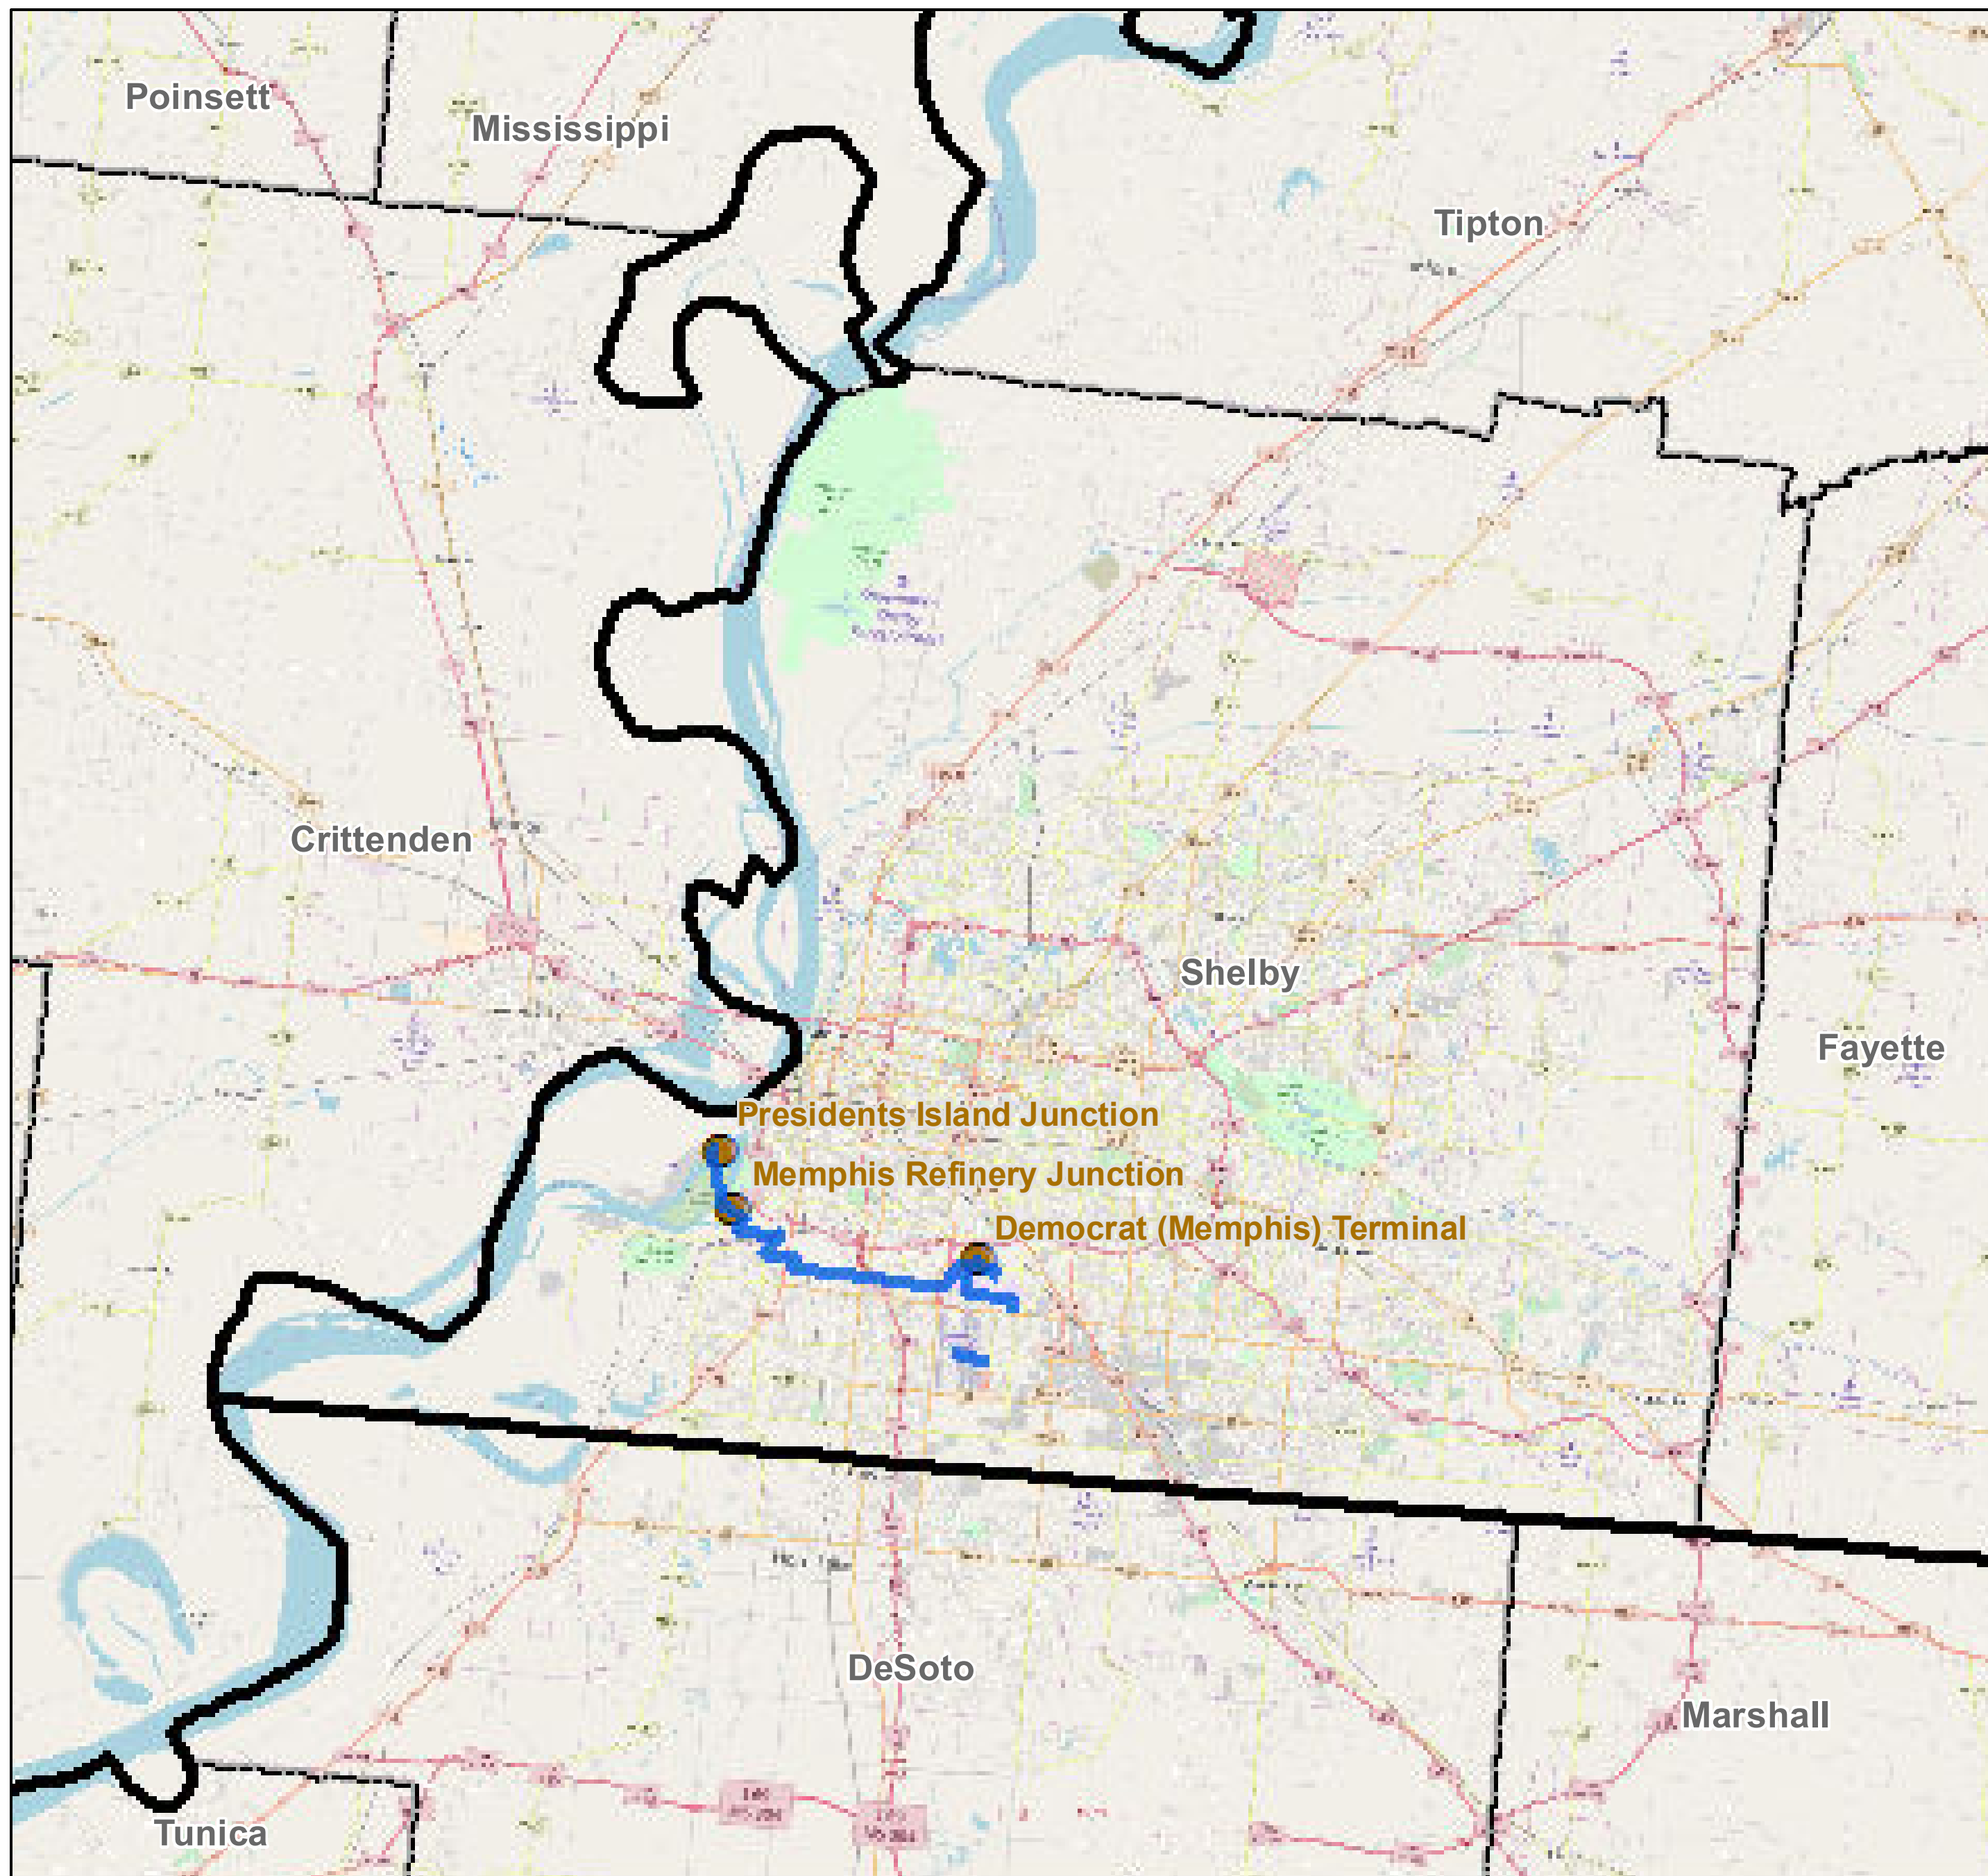

County: Shelby, Tennessee

BUCKEYE PARTNERS, L.P.

For more detailed pipeline information see the NPMS public viewer at: www.npms.phmsa.dot.gov

1 in = 3.40 miles

Legend

-  Buckeye Pipelines (7)
-  Buckeye Facilities (3)
-  State Boundaries
-  County Boundaries

This map is not intended to be used to physically locate Buckeye's facilities. Facilities and other features are not to scale. Before conducting any excavation activities, you must first call your state One Call System to have all underground facilities physically located.