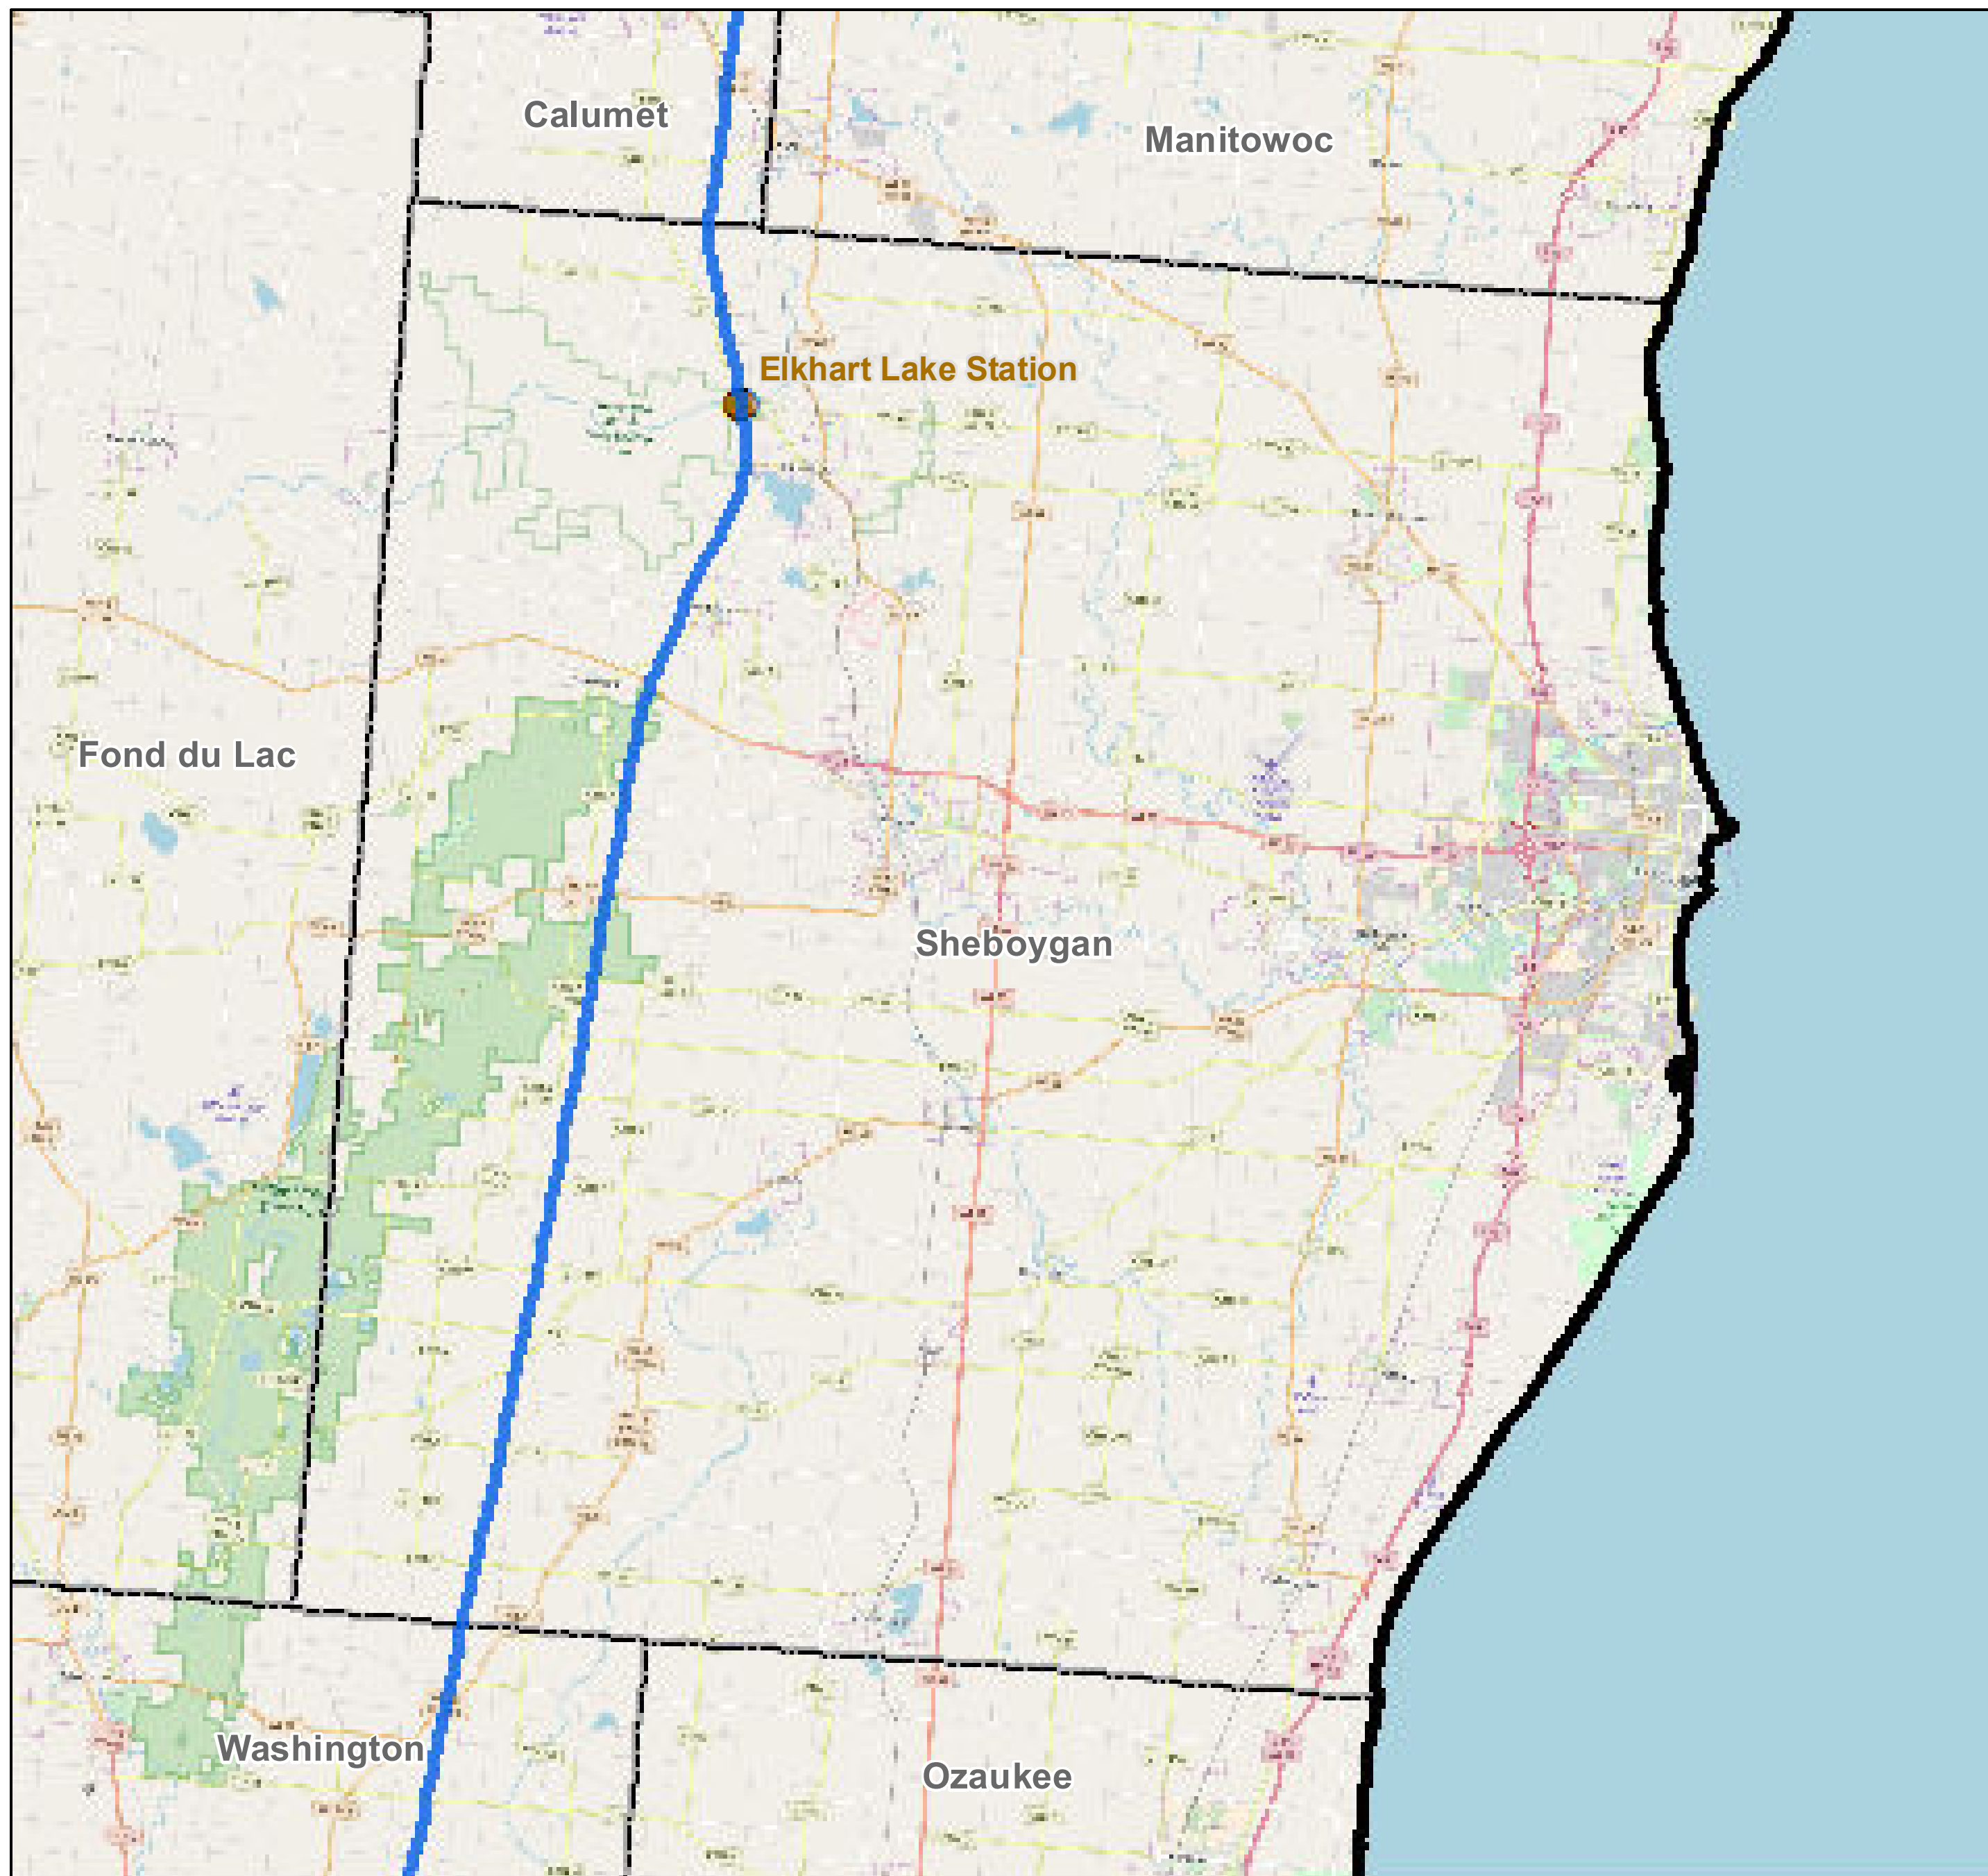

County: Sheboygan, Wisconsin

BUCKEYE PARTNERS, L.P.

For more detailed pipeline information see the NPMS public viewer at:
www.npms.phmsa.dot.gov

1 in = 2.28 miles

Legend

-  Buckeye Pipelines (2)
-  Buckeye Facilities (1)
-  State Boundaries
-  County Boundaries

This map is not intended to be used to physically locate Buckeye's facilities. Facilities and other features are not to scale. Before conducting any excavation activities, you must first call your state One Call System to have all underground facilities physically located.