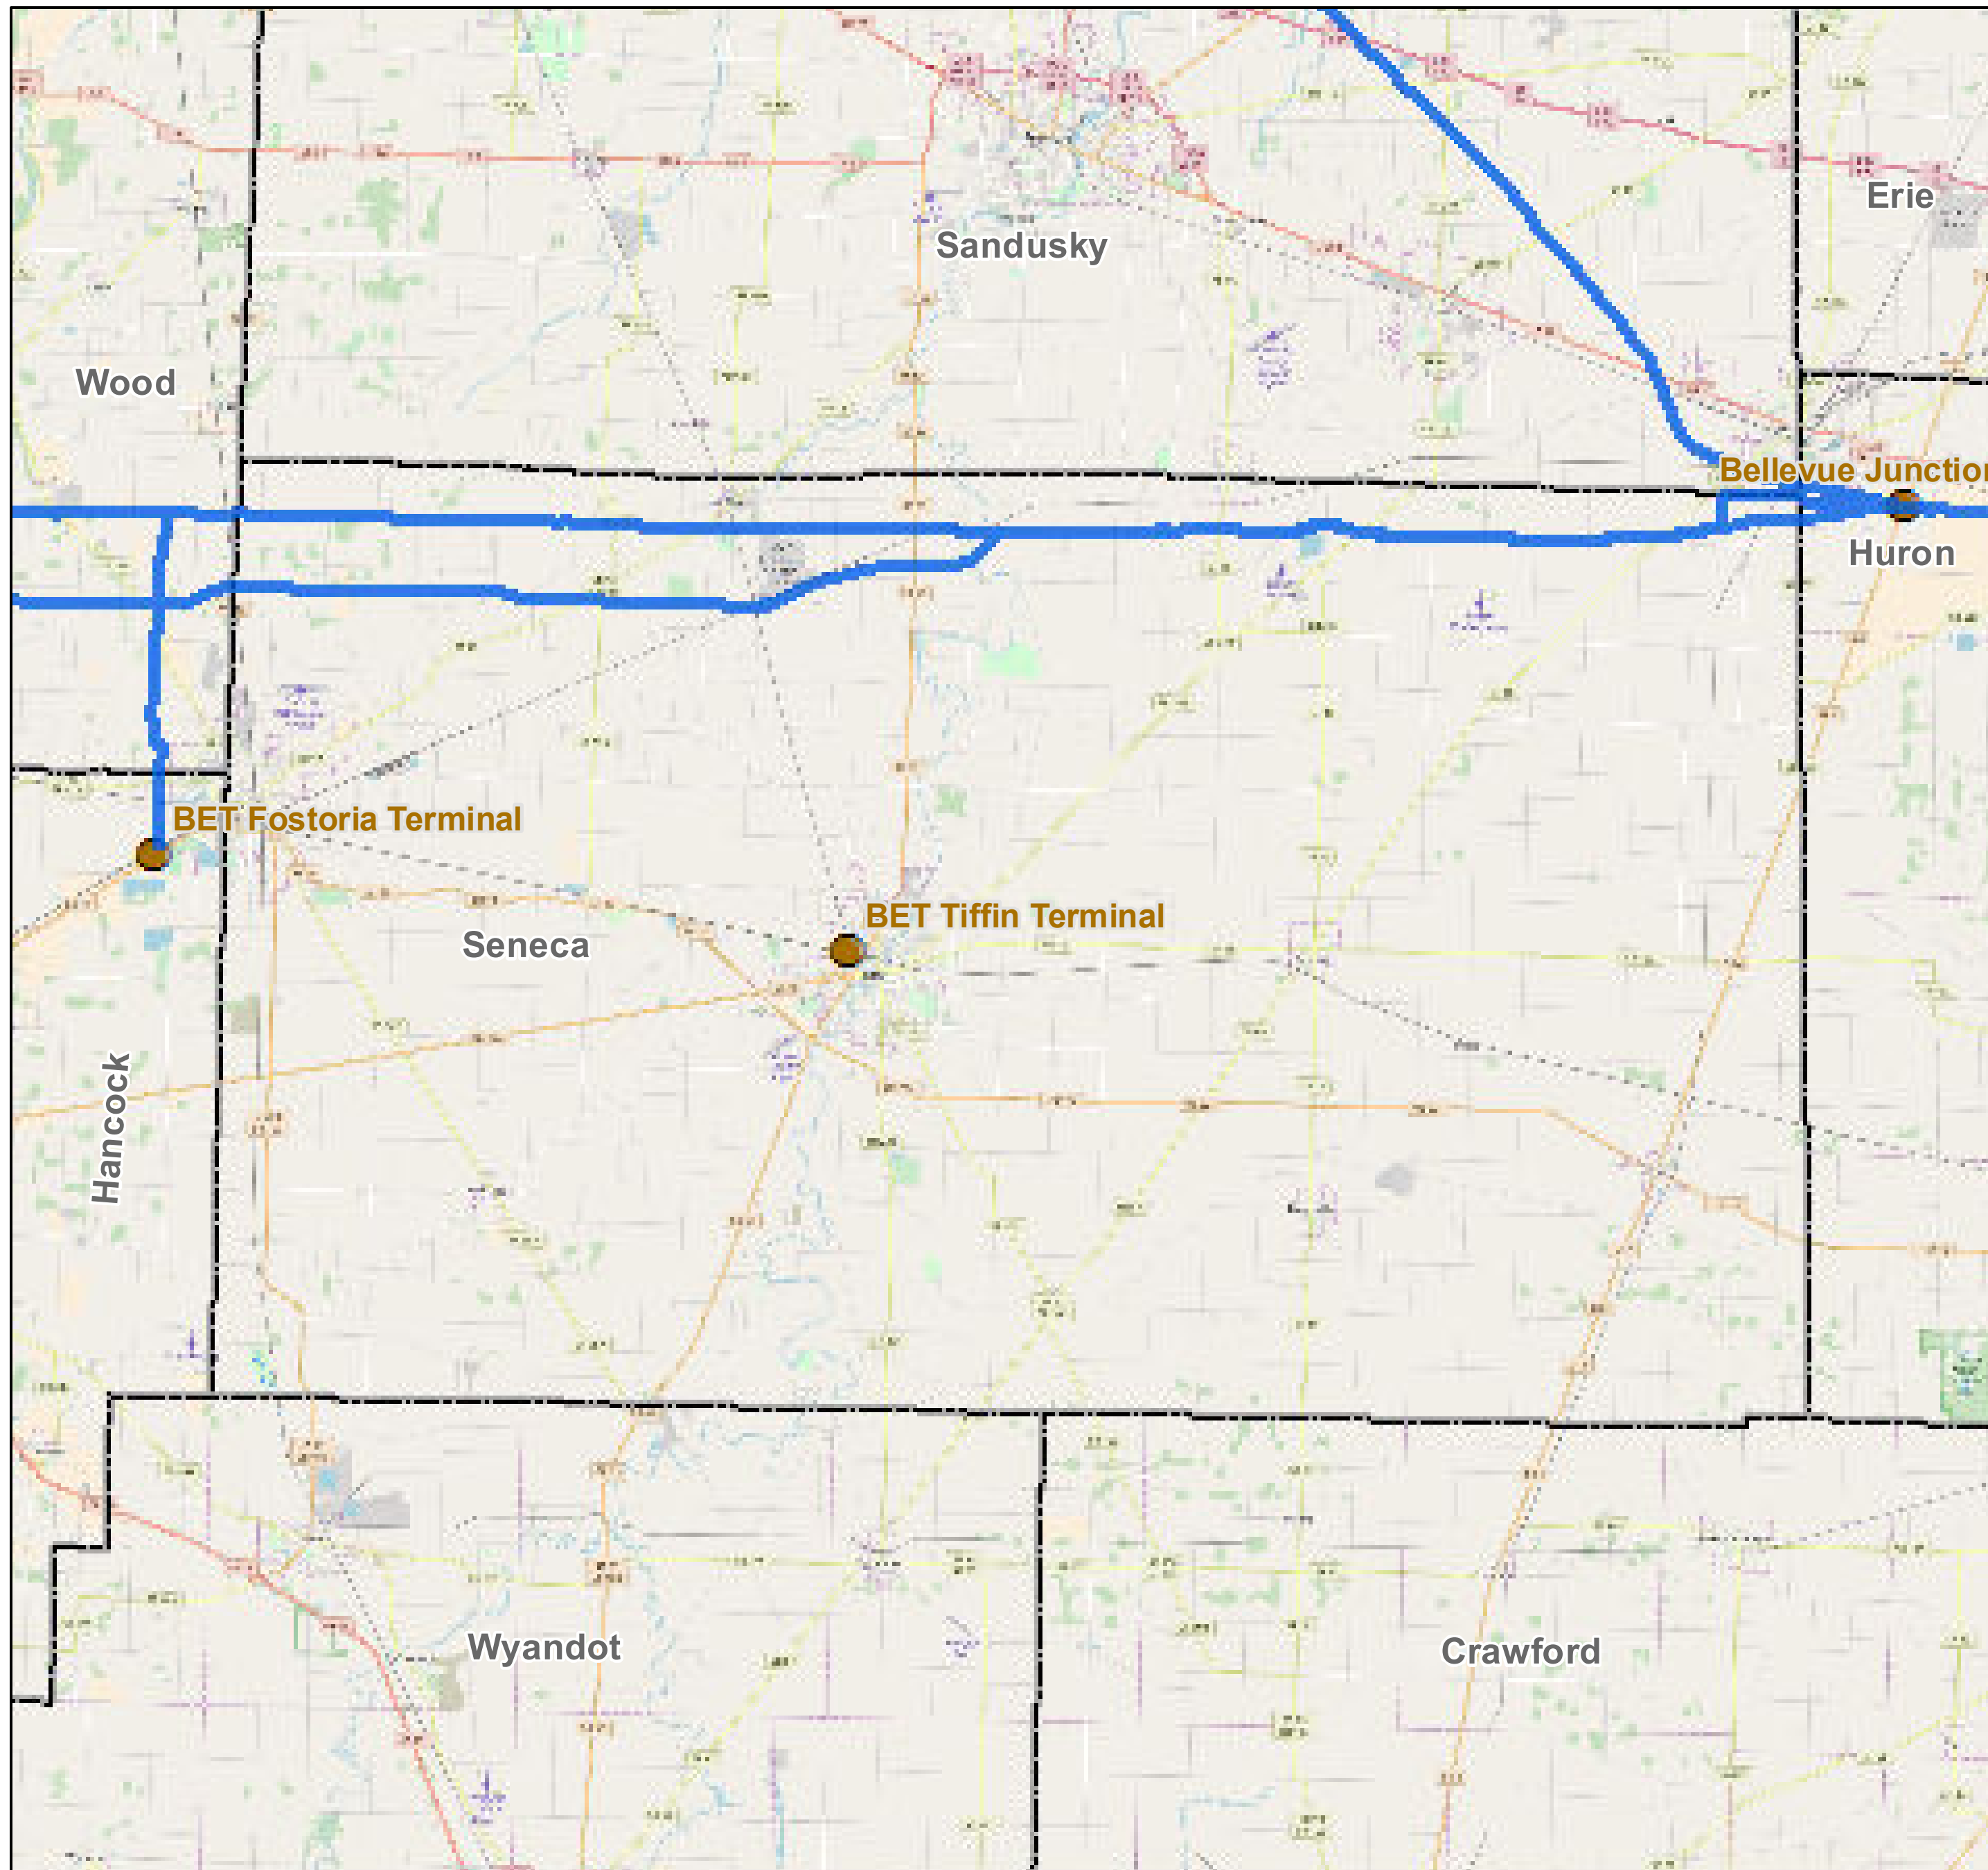

# County: Seneca, Ohio

**BUCKEYE PARTNERS, L.P.**

For more detailed pipeline information see the NPMS public viewer at:  
[www.npms.phmsa.dot.gov](http://www.npms.phmsa.dot.gov)

1 in = 2.57 miles

## Legend

-  Buckeye Pipelines (2)
-  Buckeye Facilities (1)
-  State Boundaries
-  County Boundaries

This map is not intended to be used to physically locate Buckeye's facilities. Facilities and other features are not to scale. Before conducting any excavation activities, you must first call your state One Call System to have all underground facilities physically located.