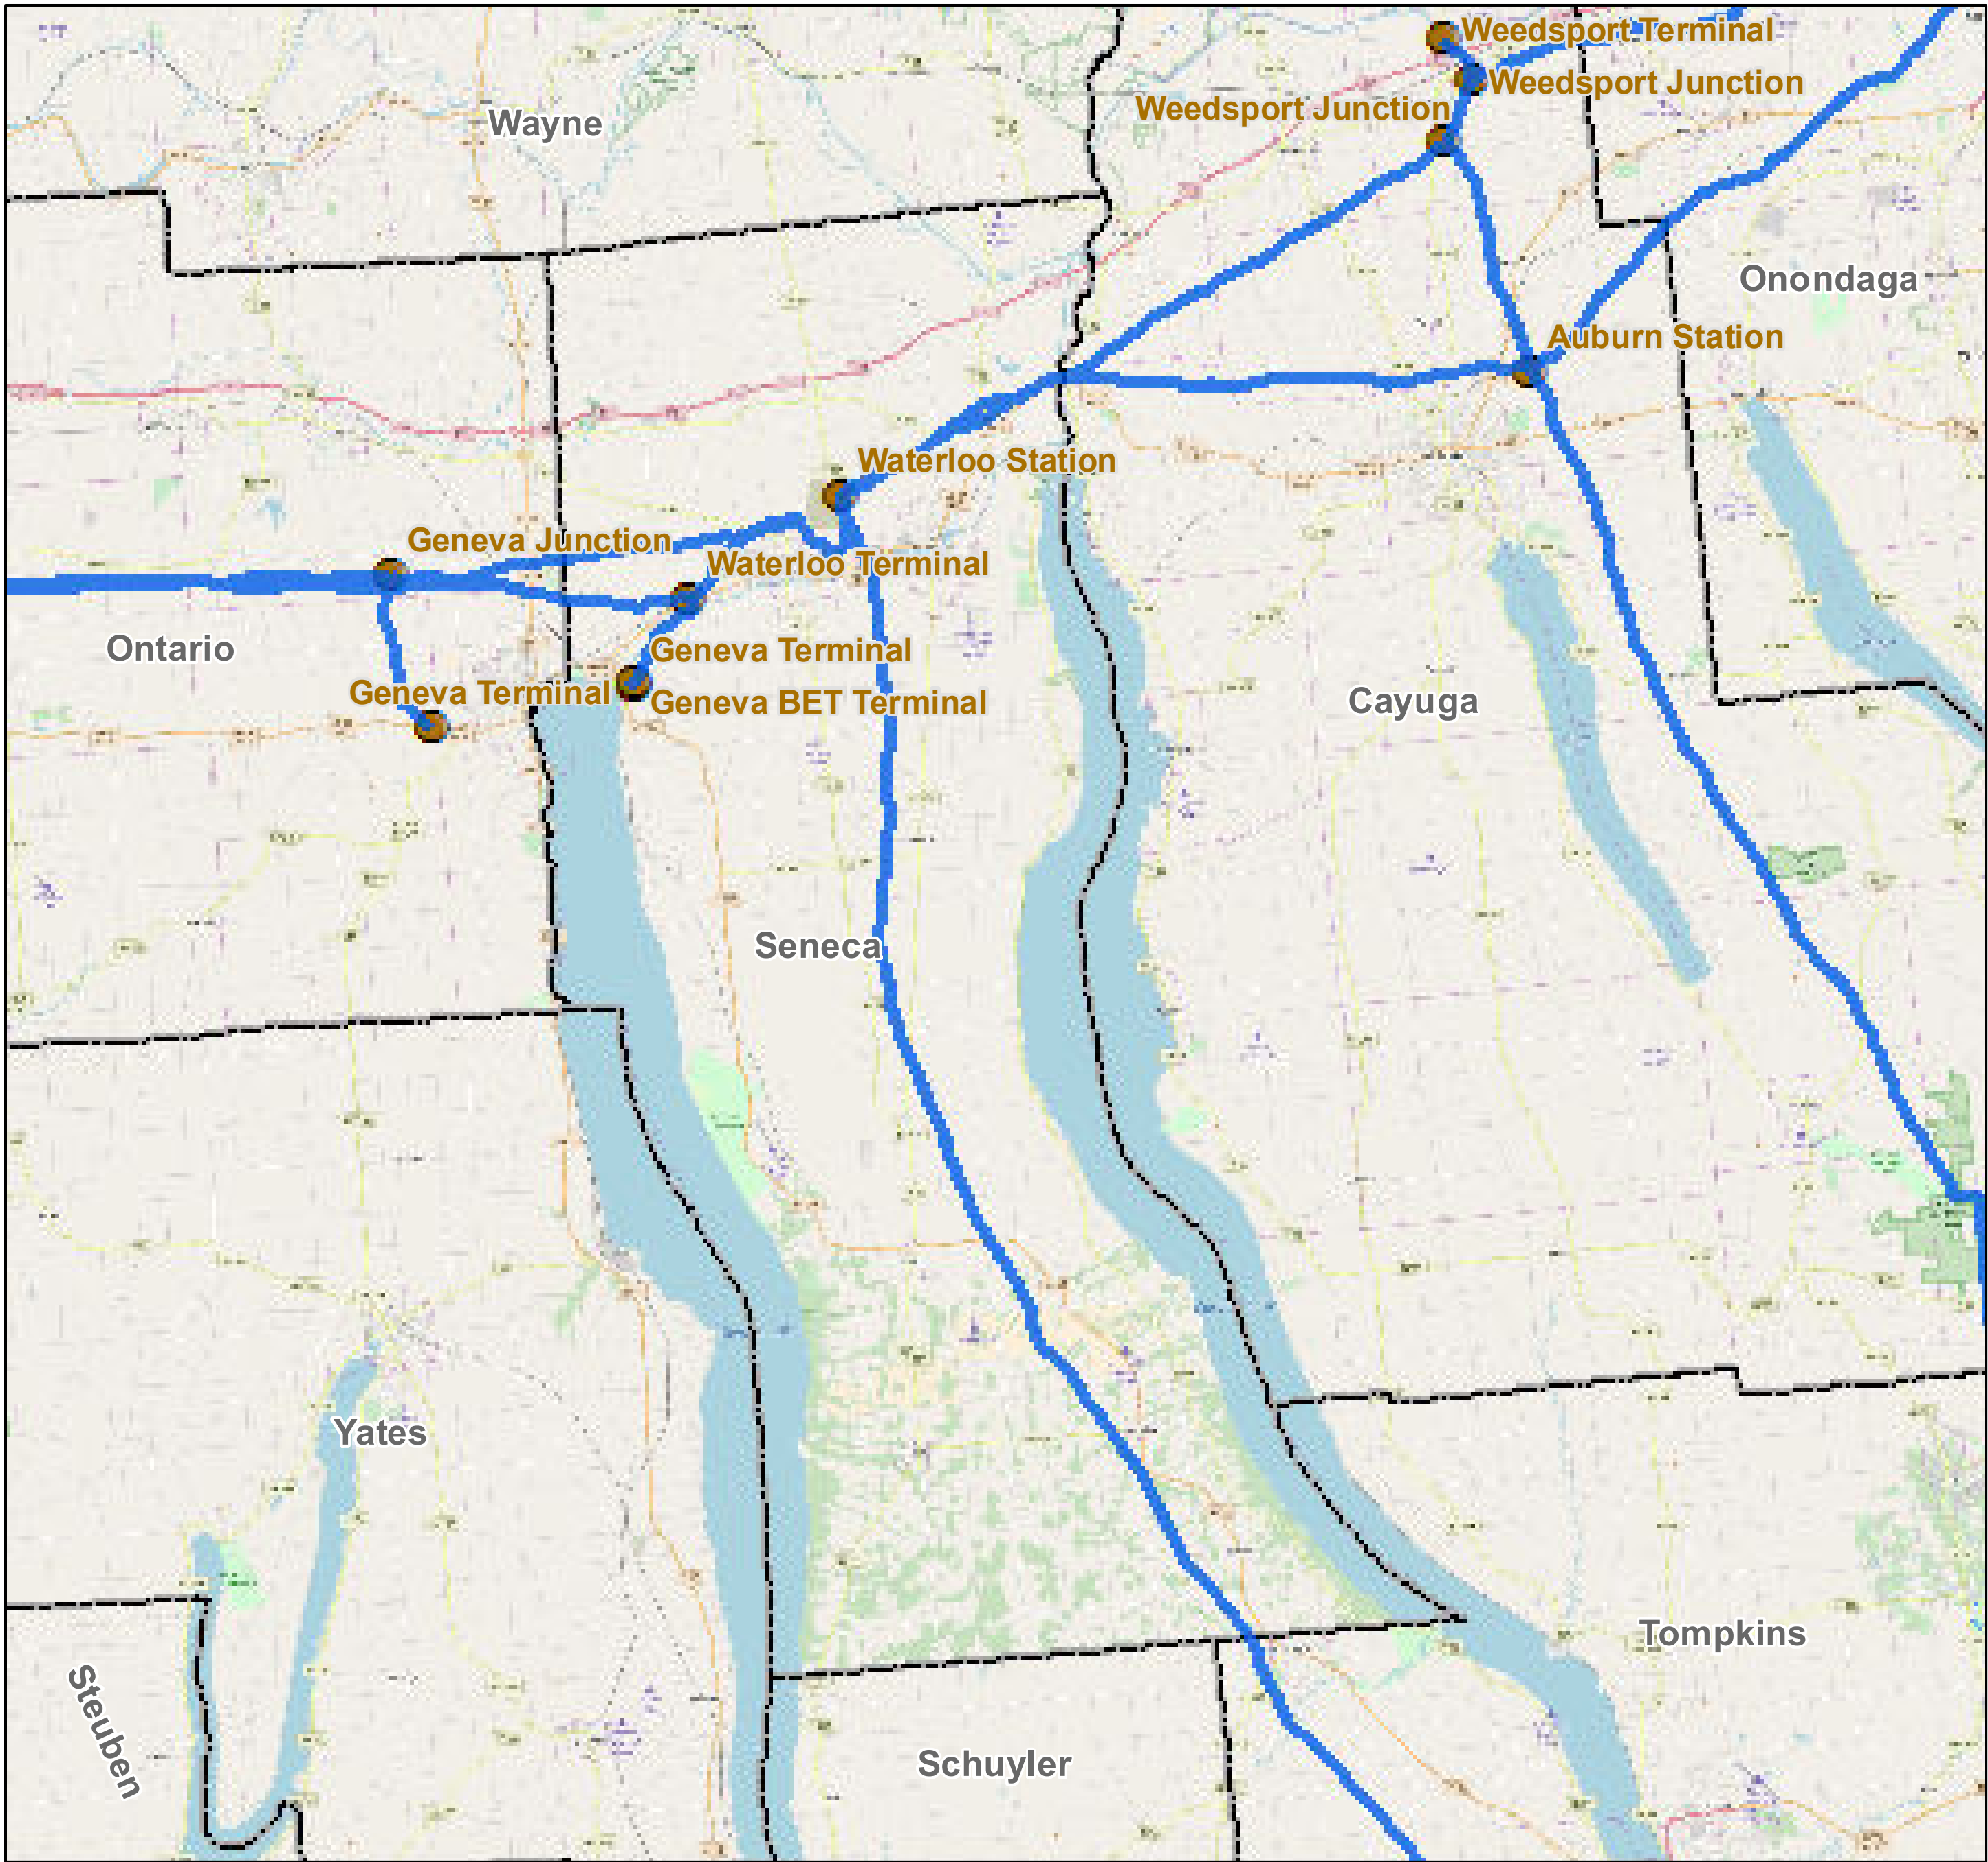

# County: Seneca, New York

**BUCKEYE PARTNERS, L.P.**

For more detailed pipeline information see the NPMS public viewer at: [www.npms.phmsa.dot.gov](http://www.npms.phmsa.dot.gov)

1 in = 3.00 miles

### Legend

- Buckeye Pipelines (6)
- Buckeye Facilities (4)
- State Boundaries
- County Boundaries

This map is not intended to be used to physically locate Buckeye's facilities. Facilities and other features are not to scale. Before conducting any excavation activities, you must first call your state One Call System to have all underground facilities physically located.