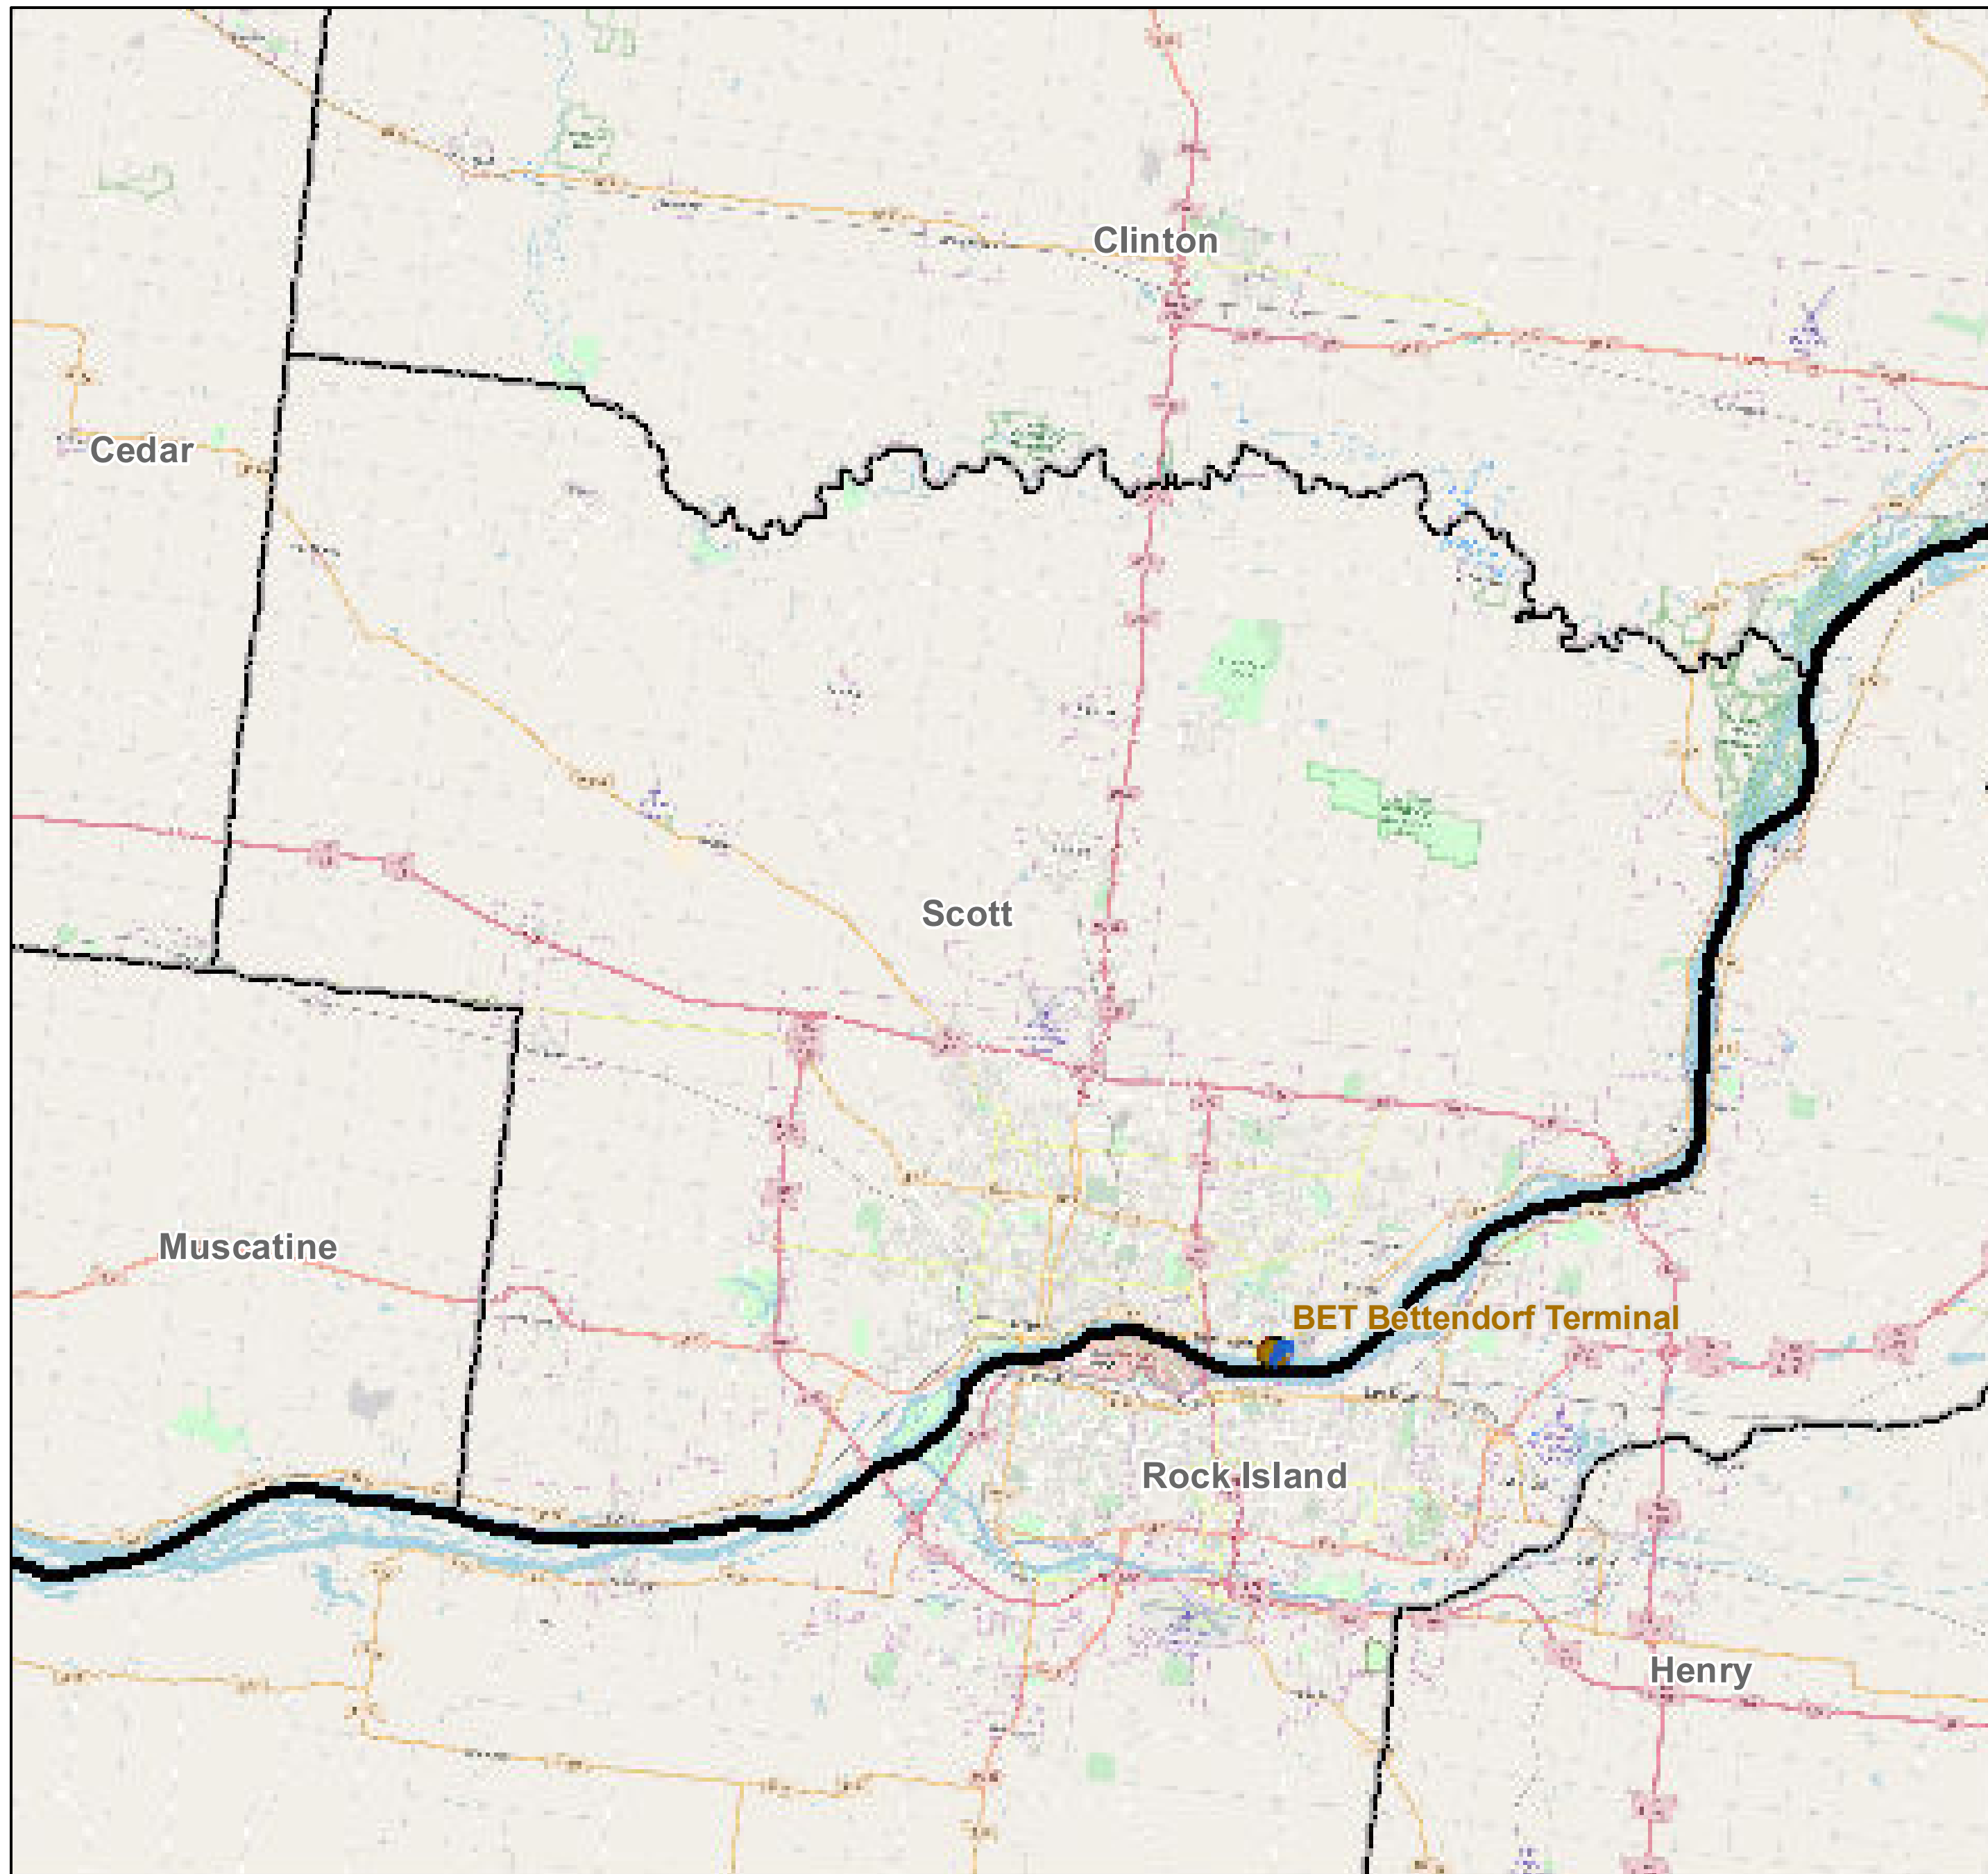

County: Scott, Iowa

BUCKEYE PARTNERS, L.P.

For more detailed pipeline information see the NPMS public viewer at: www.npms.phmsa.dot.gov

1 in = 2.61 miles

Legend

-  Buckeye Pipelines (2)
-  Buckeye Facilities (1)
-  State Boundaries
-  County Boundaries

This map is not intended to be used to physically locate Buckeye's facilities. Facilities and other features are not to scale. Before conducting any excavation activities, you must first call your state One Call System to have all underground facilities physically located.