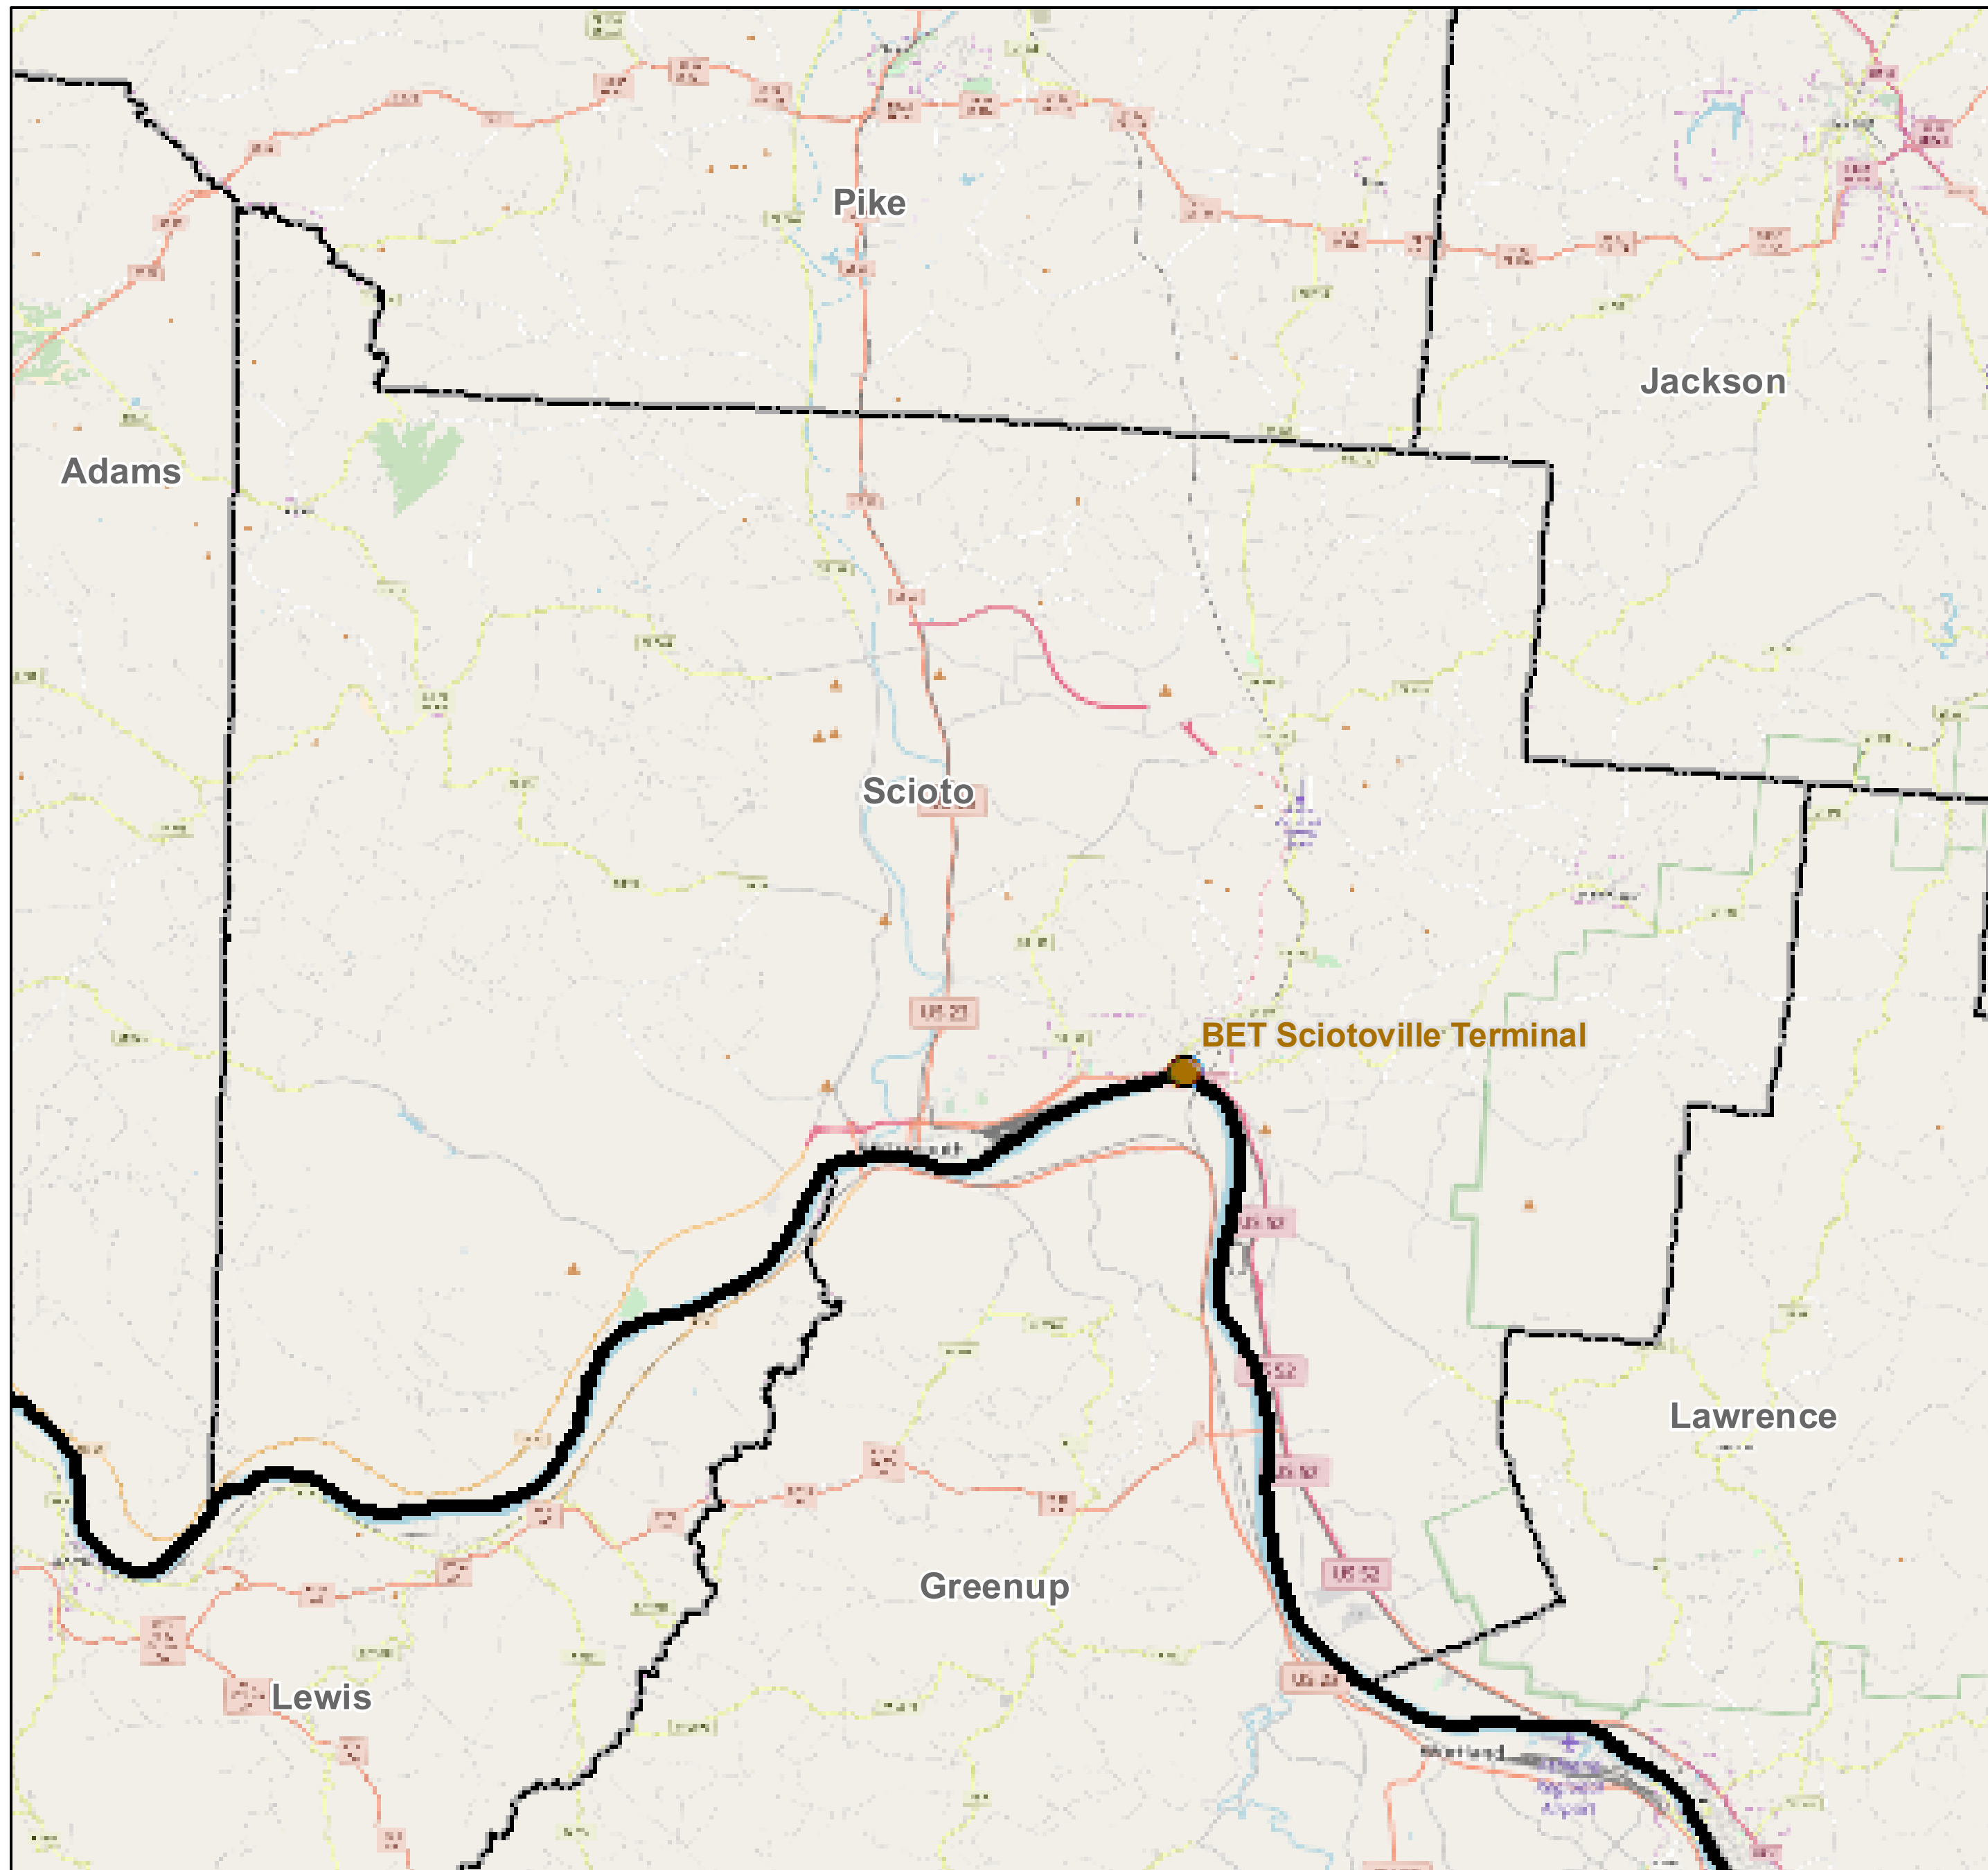

County: Scioto, Ohio

BUCKEYE PARTNERS, L.P.

For more detailed pipeline information see the NPMS public viewer at:
www.npms.phmsa.dot.gov

1 in = 2.81 miles

Legend

-  Buckeye Pipelines (0)
-  Buckeye Facilities (1)
-  State Boundaries
-  County Boundaries

This map is not intended to be used to physically locate Buckeye's facilities. Facilities and other features are not to scale. Before conducting any excavation activities, you must first call your state One Call System to have all underground facilities physically located.