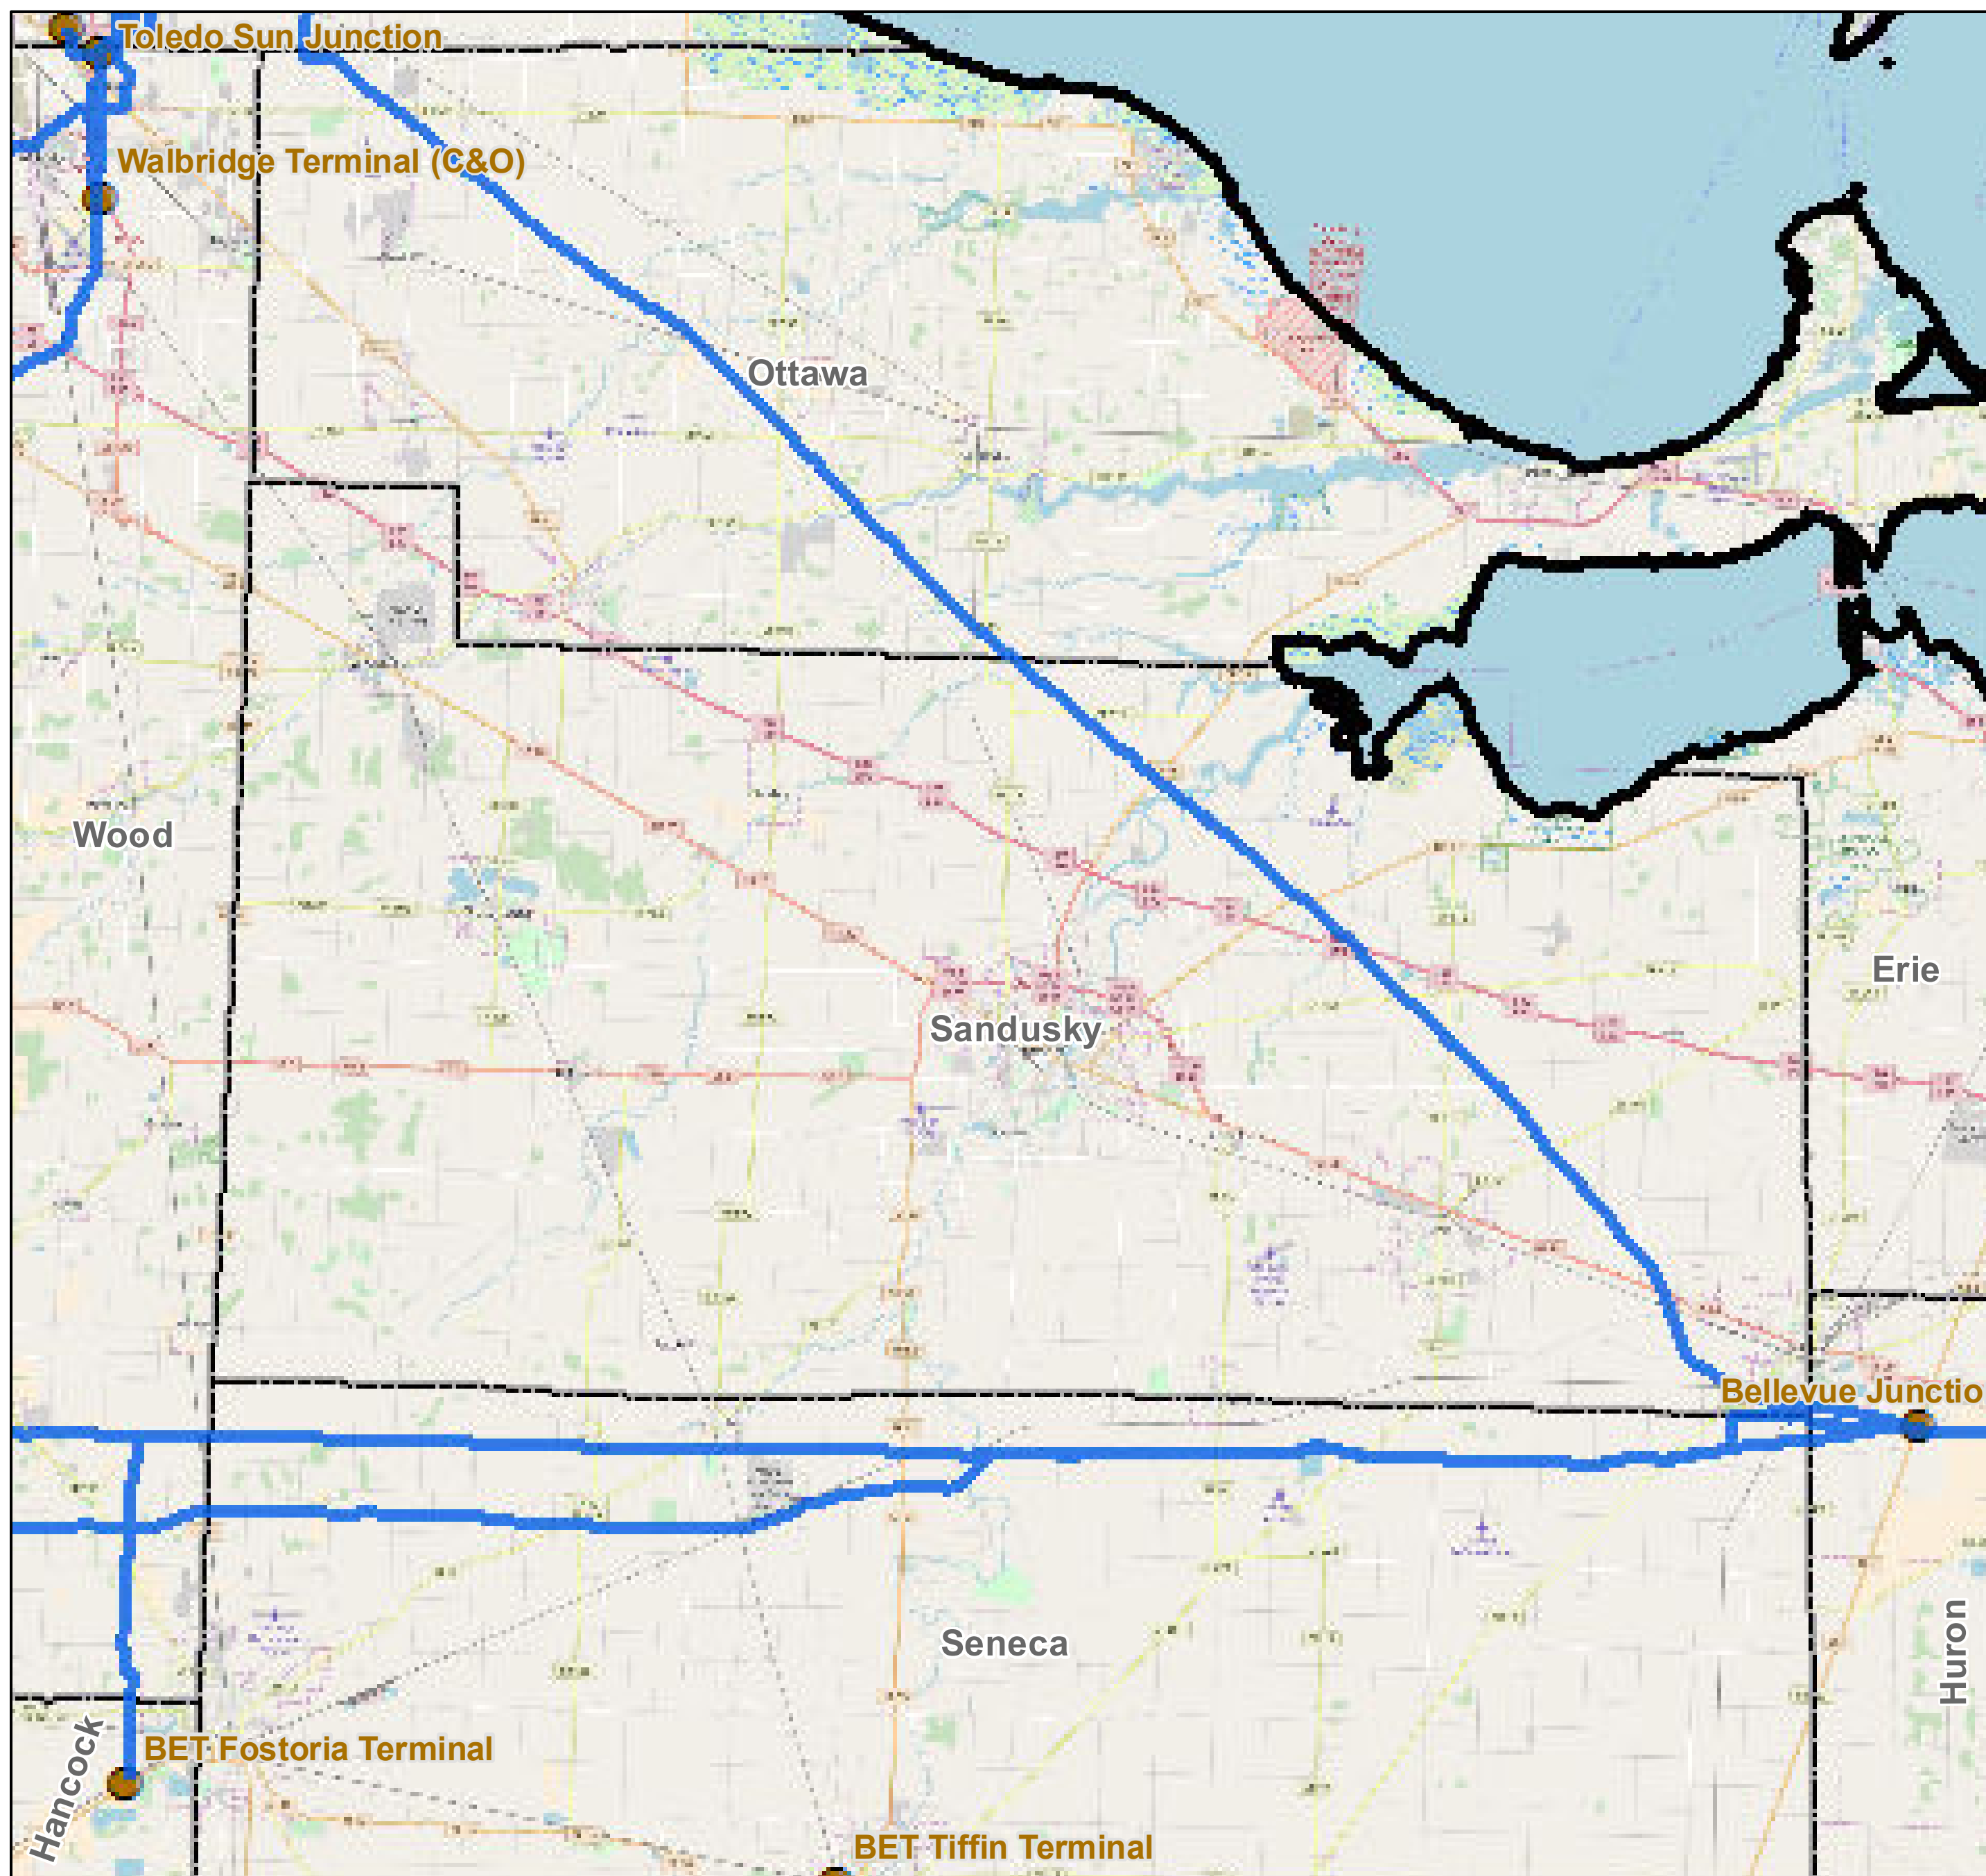

County: Sandusky, Ohio

BUCKEYE PARTNERS, L.P.

For more detailed pipeline information see the NPMS public viewer at:
www.npms.phmsa.dot.gov

1 in = 2.52 miles

Legend

-  Buckeye Pipelines (1)
-  Buckeye Facilities (0)
-  State Boundaries
-  County Boundaries

This map is not intended to be used to physically locate Buckeye's facilities. Facilities and other features are not to scale. Before conducting any excavation activities, you must first call your state One Call System to have all underground facilities physically located.